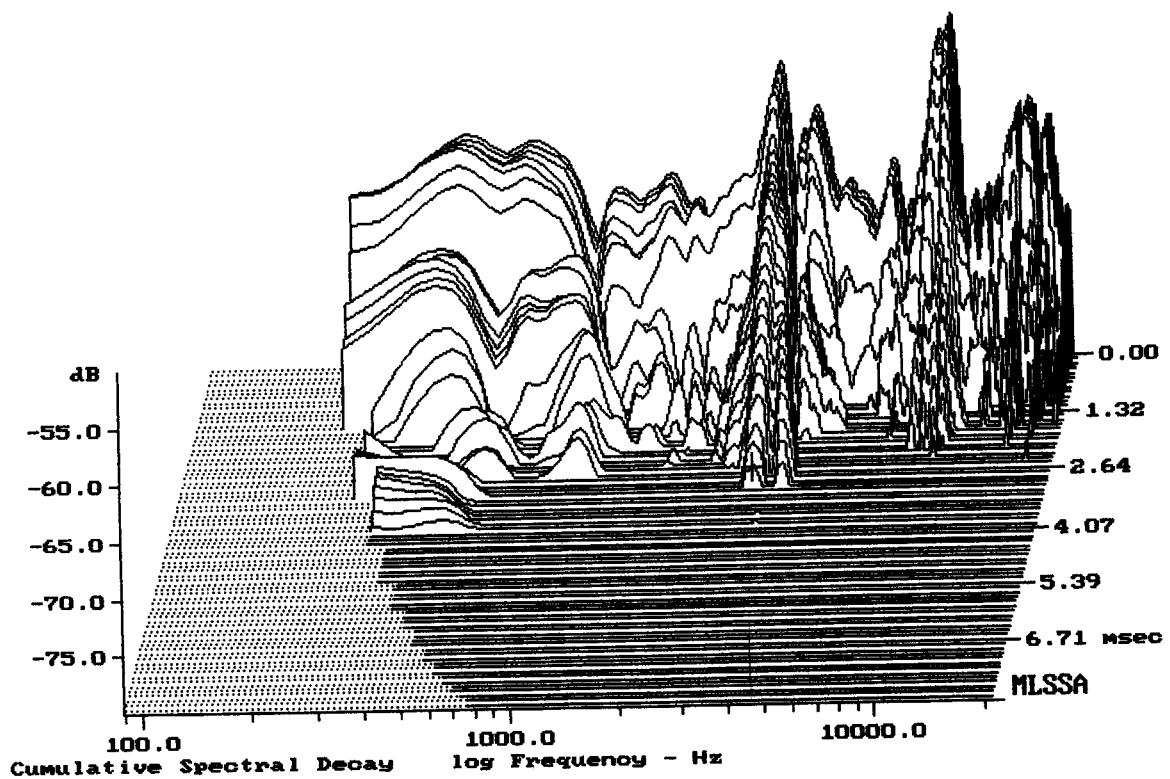

Level (55:22006 Hz) = 90.02 dB SPL/watt (8 ohms, @1.85 meters)

12+6+TWEETER BEROUSEK

MLSSA: Frequency Domain

-78.34 dB, 3240 Hz (73), 2.970 msec (28)