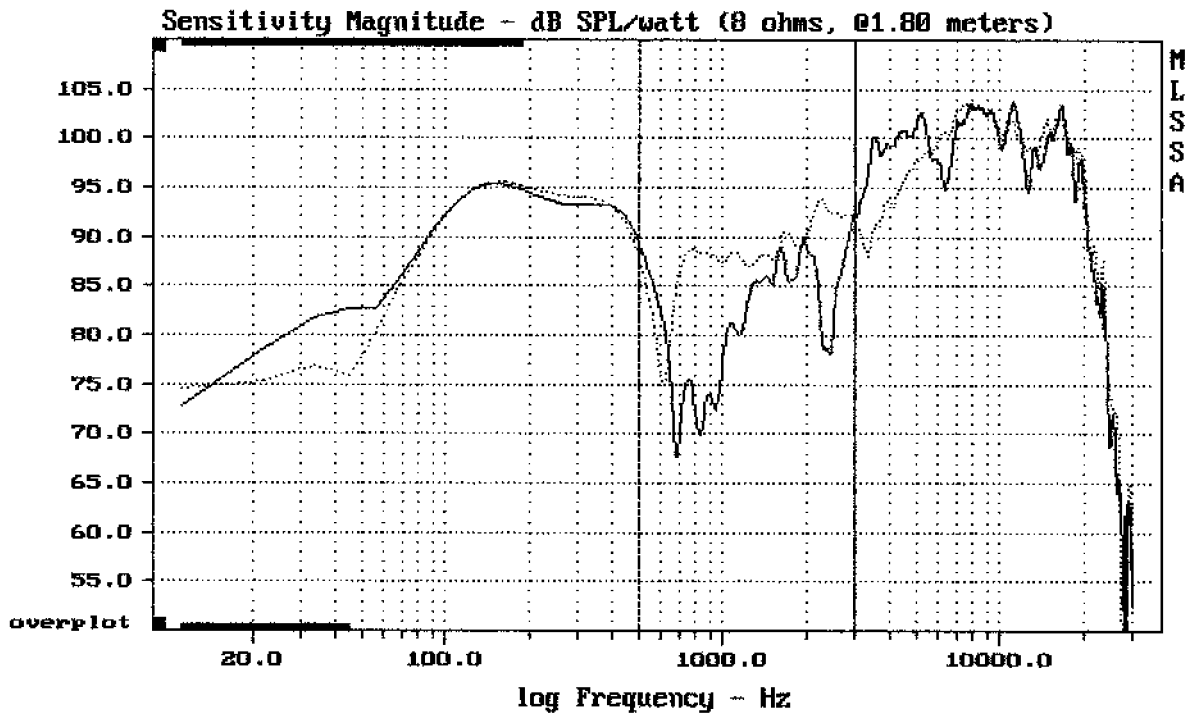

---

Level (67.21007 Hz) = 96.18 dB SPL/watt (8 ohms, @1.80 meters)

---

15/3

MLSSA: Frequency Domain

---

Overlay Compare: dev= +13/-12, std= 5.7, avg= 6.2

---