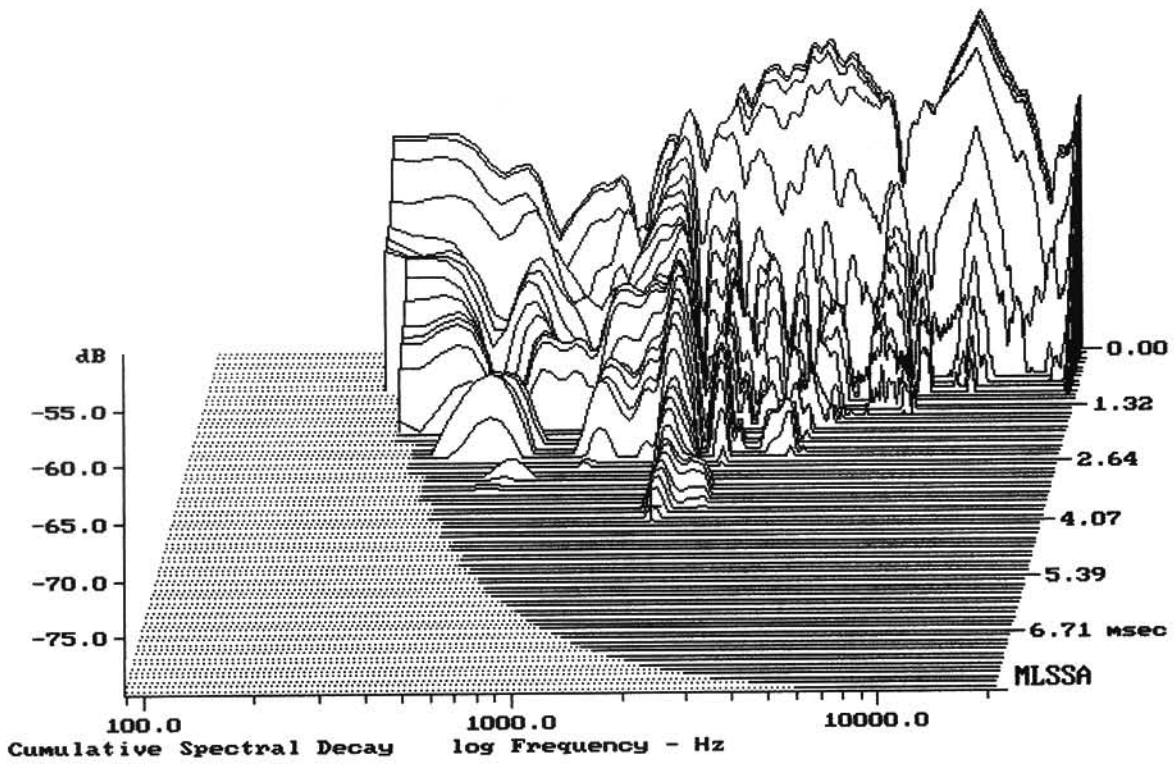

3WAY ?TESLA + ? + CP16

MLSSA: Frequency Domain

3WAY ?TESLA + ? + CP16

-79.11 dB, 1776 Hz (40), 3.960 msec (37)

DTTO

mean: 0.0003449, rms: 0.001212, std: 0.001162, max: 0.00585, min: -0.001174