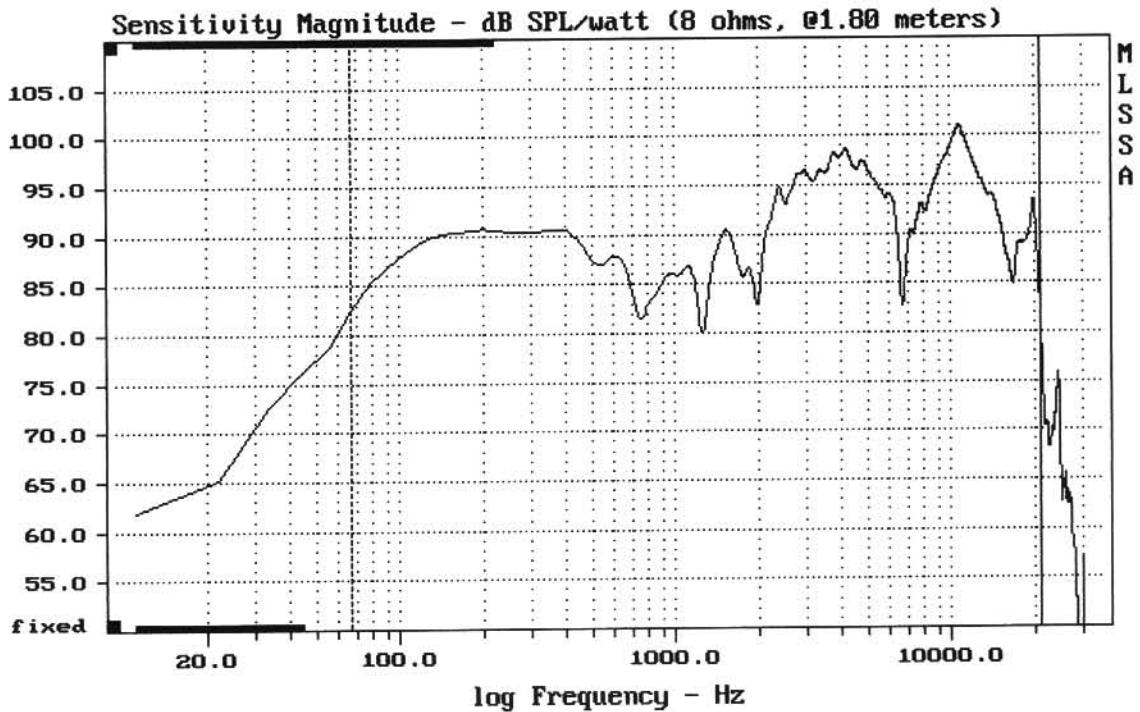

3WAY ?TESLA + ? + CP16

MLSSA: Frequency Domain

3WAY ?TESLA + ? + CP16

-79.11 dB, 1776 Hz (40), 3.960 msec (37)

DTTO

mean: 0.0003449, rms: 0.001212, std: 0.001162, max: 0.00585, min: -0.001174