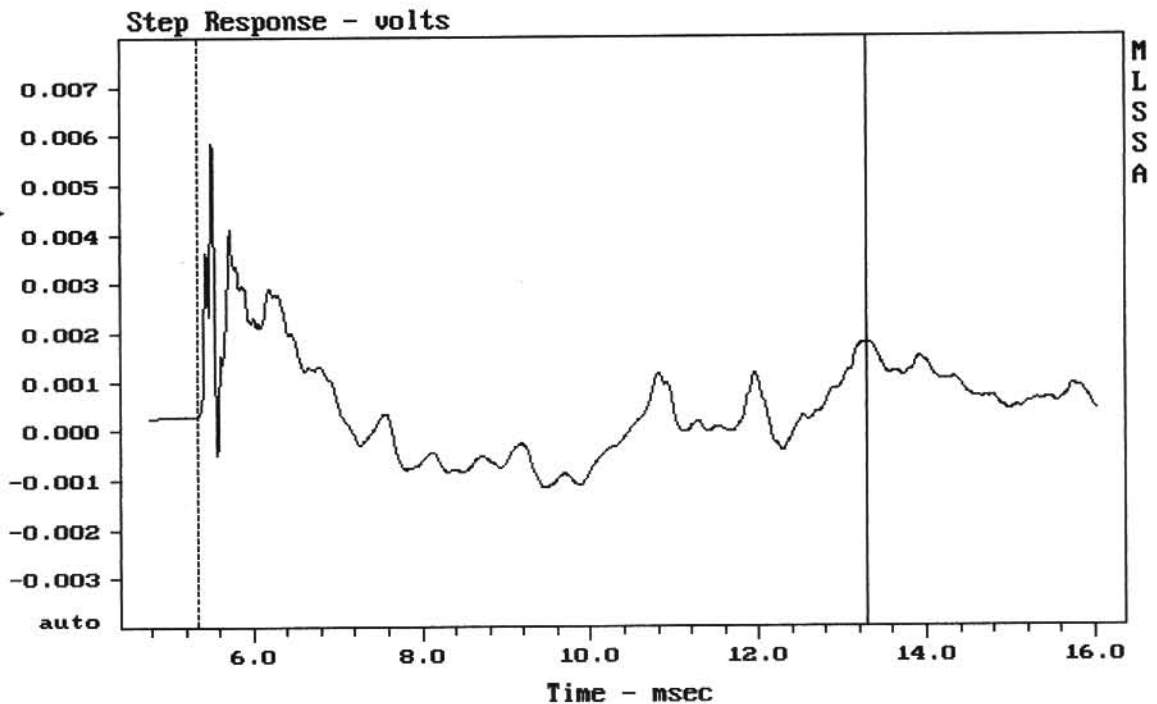

3WAY ?TESLA + ? + CP16

MLSSA: Frequency Domain

3WAY ?TESLA + ? + CP16

-79.11 dB, 1776 Hz (40), 3.960 msec (37)

DTTO

mean: 0.0003449, rms: 0.001212, std: 0.001162, max: 0.00585, min: -0.001174