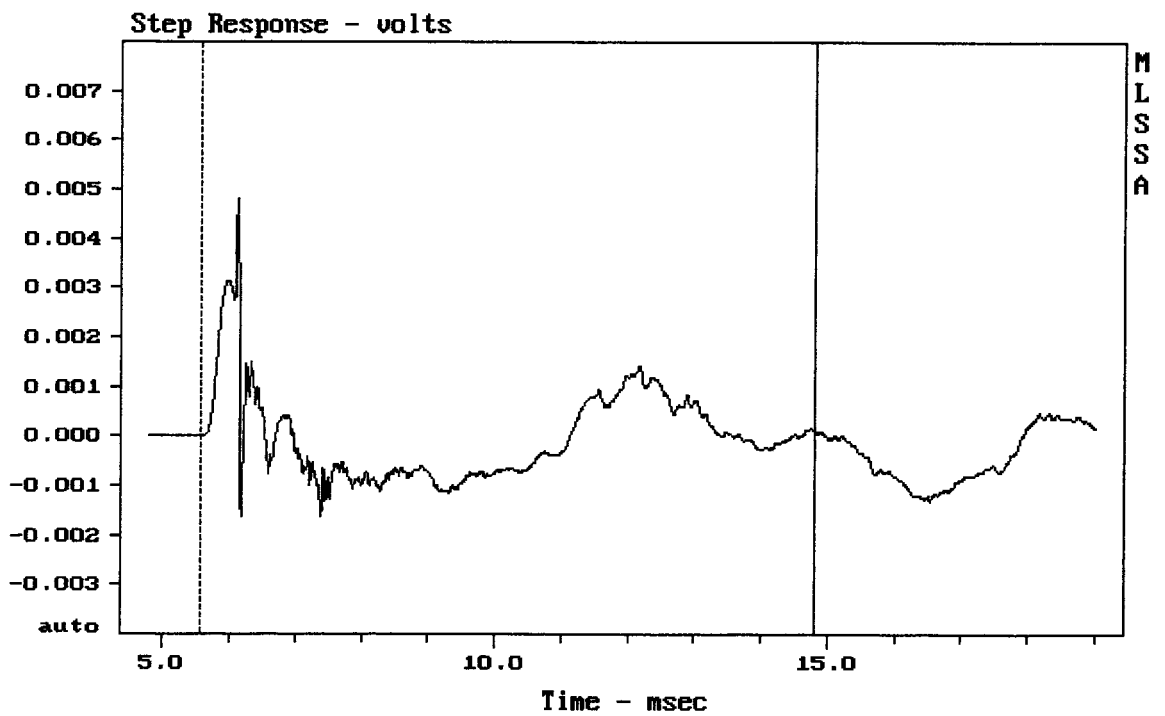

Level (89:18999 Hz) = 98.36 dB SPL/watt (8 ohms, @1.85 meters) (0.33 oct)

ADJ L-300

MLSSA: Frequency Domain

-74.42 dB, 2264 Hz (51), 2.860 msec (27)

Overlay Compare: dev= +16/-4.2, std= 3.4, avg= -19

ADJ L-300

MLSSA: Frequency Domain

CURSOR: y = 0.000120011 x = 14.7950 (1345)

ADJ L-300

Overlay Compare: dev= +11/-4.4, std= 2.9, avg= -11

ADJ L-300

MLSSA: Frequency Domain

Overlay Compare: dev= +10/-4.5, std= 3.1, avg= -12

ADJ L-300

---

mean: 10.78, rms: 13.72, std: 8.49, max: 50.99, min: 4.292

---

ADJ L-300