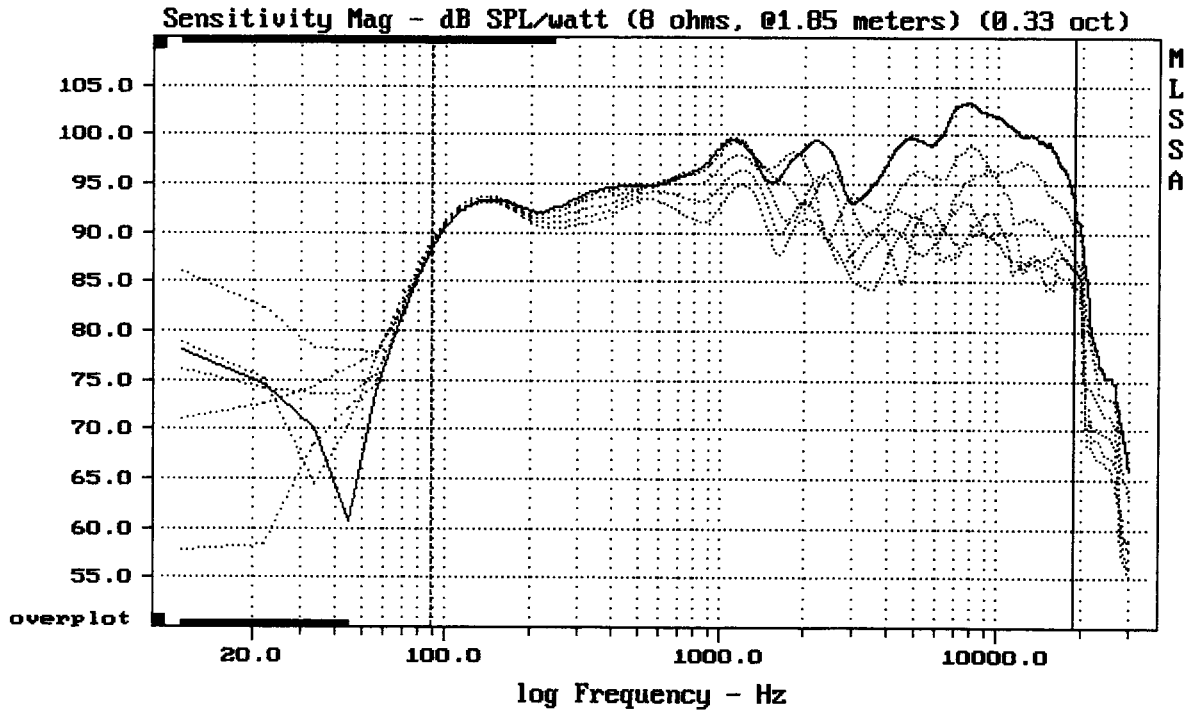

Level (89:18999 Hz) = 98.36 dB SPL/watt (8 ohms, @1.85 meters) (0.33 oct)

ADJ L-300

MLSSA: Frequency Domain

-74.42 dB, 2264 Hz (51), 2.860 msec (27)

Overlay Compare: dev= +16/-4.2, std= 3.4, avg= -19

ADJ L-300

MLSSA: Frequency Domain

CURSOR: y = 0.000120011 x = 14.7950 (1345)

ADJ L-300

Overlay Compare: dev= +11/-4.4, std= 2.9, avg= -11

ADJ L-300

MLSSA: Frequency Domain

Overlay Compare: dev= +10/-4.5, std= 3.1, avg= -12

ADJ L-300

---

mean: 10.78, rms: 13.72, std: 8.49, max: 50.99, min: 4.292

---

ADJ L-300