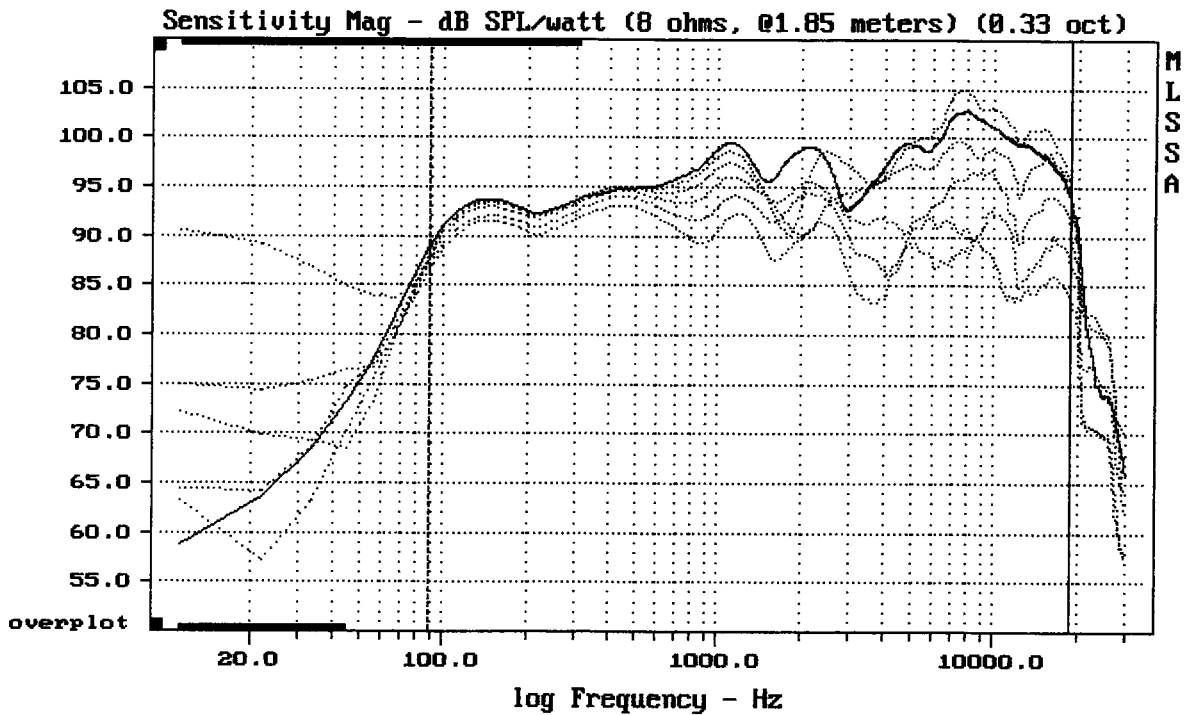

Level (89:18999 Hz) = 98.36 dB SPL/watt (8 ohms, @1.85 meters) (0.33 oct)

ADJ L-300

MLSSA: Frequency Domain

-74.42 dB, 2264 Hz (51), 2.860 msec (27)

Overlay Compare: dev= +16/-4.2, std= 3.4, avg= -19

ADJ L-300

MLSSA: Frequency Domain

CURSOR: y = 0.000120011 x = 14.7950 (1345)

ADJ L-300

Overlay Compare: dev= +11/-4.4, std= 2.9, avg= -11

ADJ L-300

MLSSA: Frequency Domain

Overlay Compare: dev= +10/-4.5, std= 3.1, avg= -12

ADJ L-300

---

mean: 10.78, rms: 13.72, std: 8.49, max: 50.99, min: 4.292

---

ADJ L-300