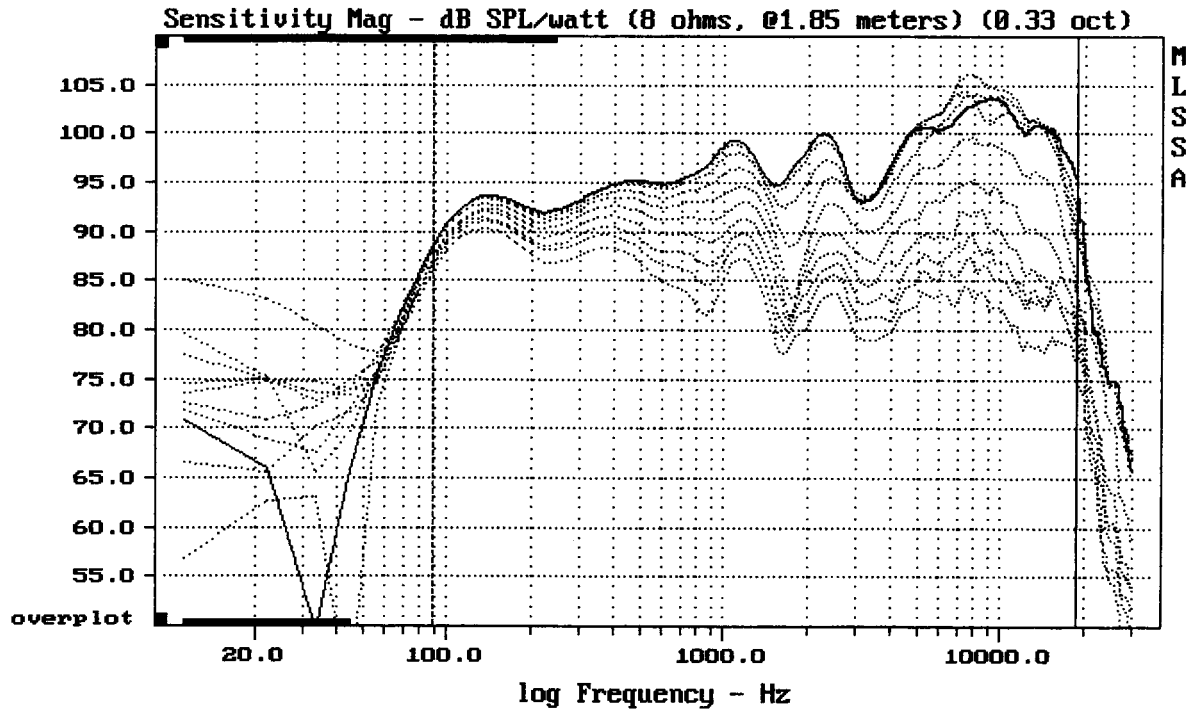

Level (89:18999 Hz) = 98.36 dB SPL/watt (8 ohms, @1.85 meters) (0.33 oct)

ADJ L-300

MLSSA: Frequency Domain

-74.42 dB, 2264 Hz (51), 2.860 msec (27)

Overlay Compare: dev= +16/-4.2, std= 3.4, avg= -19

ADJ L-300

MLSSA: Frequency Domain

CURSOR: y = 0.000120011 x = 14.7950 (1345)

ADJ L-300

Overlay Compare: dev= +11/-4.4, std= 2.9, avg= -11

ADJ L-300

MLSSA: Frequency Domain

Overlay Compare: dev= +10/-4.5, std= 3.1, avg= -12

ADJ L-300

---

mean: 10.78, rms: 13.72, std: 8.49, max: 50.99, min: 4.292

---

ADJ L-300