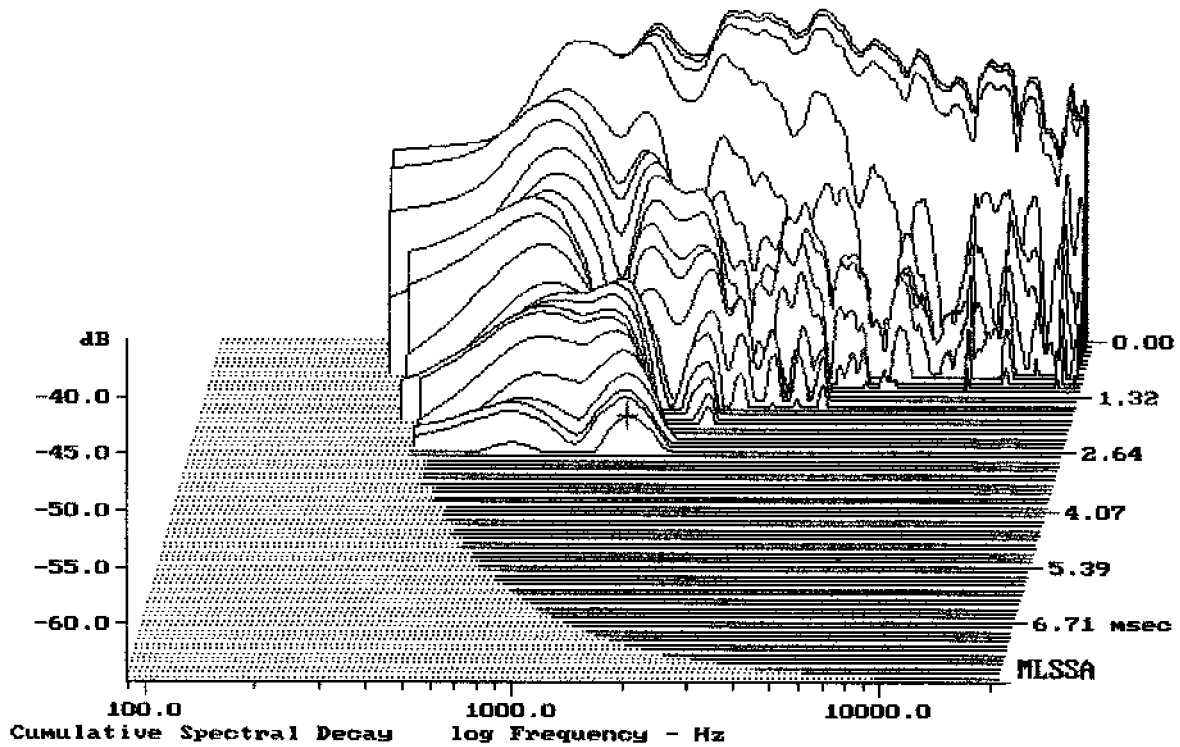

Level (1398:20000 Hz) = 106.93 dB SPL/watt (8 ohms, @1.00 meters)

DES00 + A7570 2x

MLSSA: Frequency Domain

-61.87 dB, 1376 Hz (31), 2.640 msec (25)

---

mean: 8.849, rms: 9.129, std: 2.247, max: 29.96, min: 6.183

---

DE500 FREE AIR

MLSSA: Frequency Domain

---

mean: 11.02, rms: 11.35, std: 2.696, max: 23.03, min: 5.988

---

DE200 FREE AIR