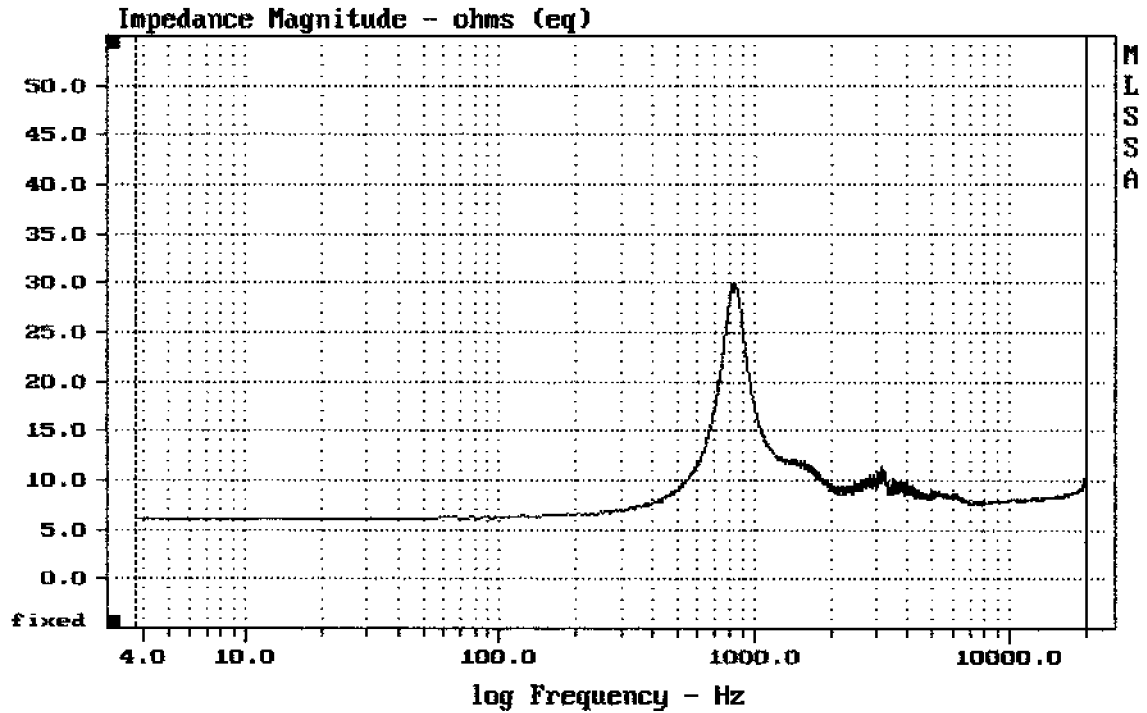

Level (1398:20000 Hz) = 106.93 dB SPL/watt (8 ohms, @1.00 meters)

DES00 + A7570 2x

MLSSA: Frequency Domain

-61.87 dB, 1376 Hz (31), 2.640 msec (25)

---

mean: 8.849, rms: 9.129, std: 2.247, max: 29.96, min: 6.183

---

DE500 FREE AIR

MLSSA: Frequency Domain

---

mean: 11.02, rms: 11.35, std: 2.696, max: 23.03, min: 5.988

---

DE200 FREE AIR