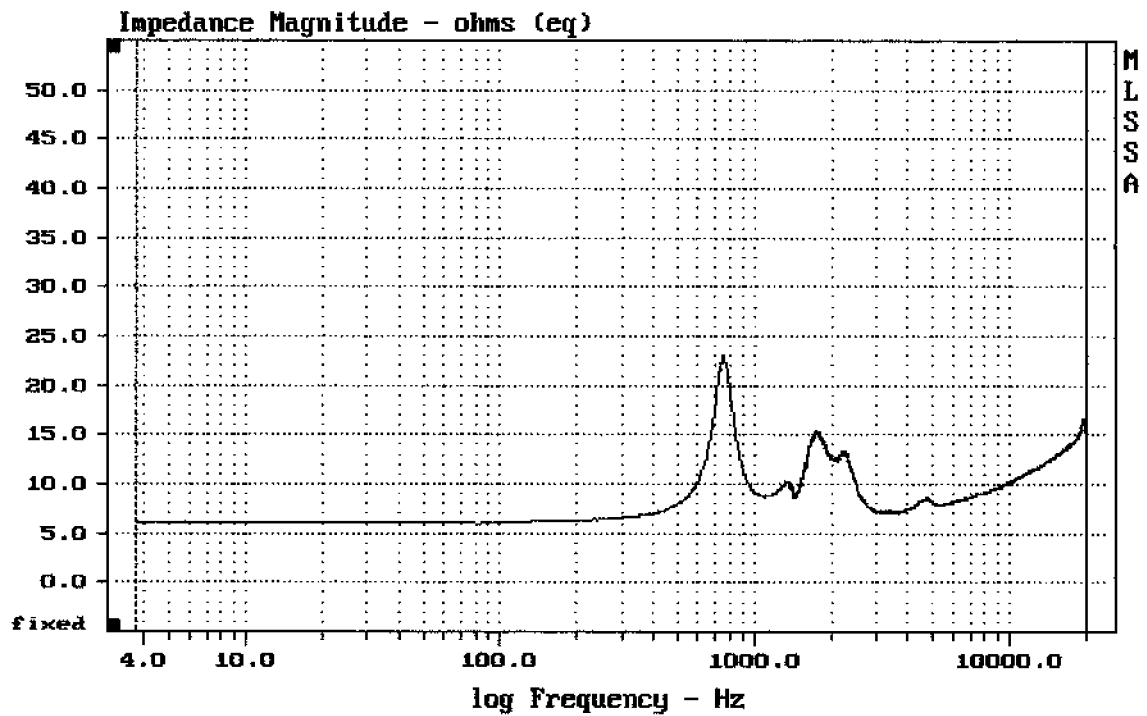

Level (1398:20000 Hz) = 106.93 dB SPL/watt (8 ohms, @1.00 meters)

DES00 + A7570 2x

MLSSA: Frequency Domain

-61.87 dB, 1376 Hz (31), 2.640 msec (25)

---

mean: 8.849, rms: 9.129, std: 2.247, max: 29.96, min: 6.183

---

DE500 FREE AIR

MLSSA: Frequency Domain

---

mean: 11.02, rms: 11.35, std: 2.696, max: 23.03, min: 5.988

---

DE200 FREE AIR