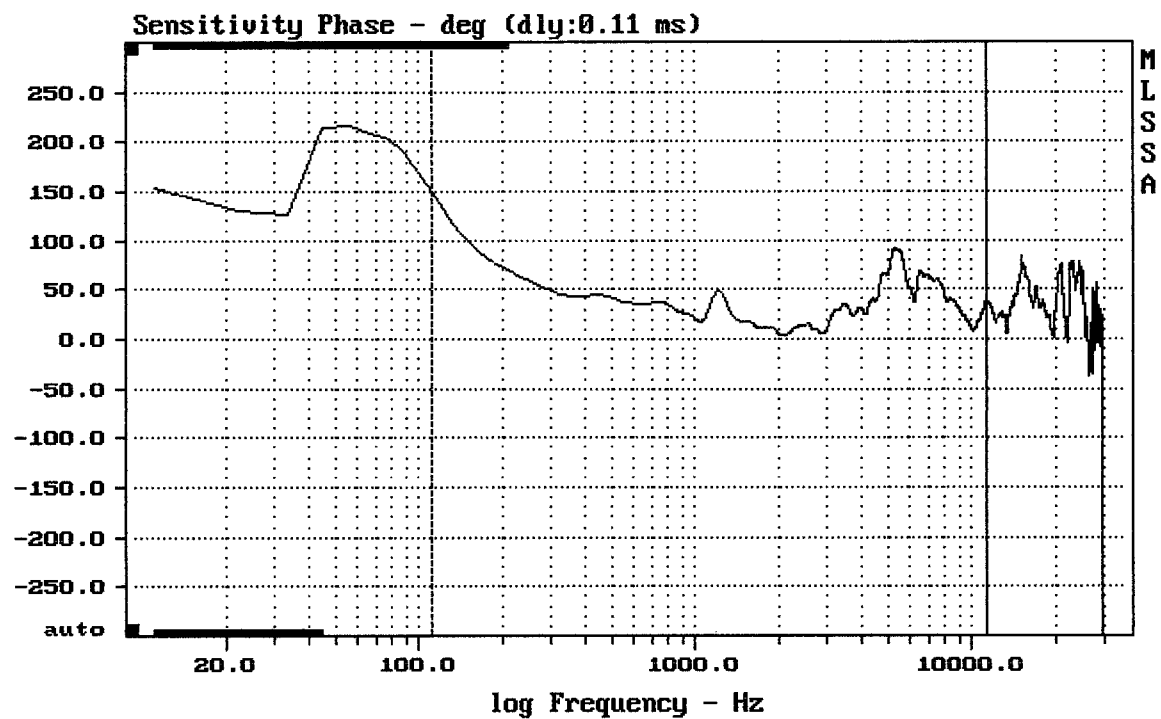

Level (89:13206 Hz) = 83.87 dB SPL/watt (8 ohms, @1.25 meters)

BELL CPX11

MLSSA: Frequency Domain

-84.95 dB, 1332 Hz (30), 3.410 msec (32)

mean: $-9.431e-005$, rms: 0.001944, std: 0.001941, max: 0.007752, min: -0.002939

BELL CPX11

MLSSA: Time Domain

mean: 37.54, rms: 43.74, std: 22.45, max: 149.1, min: 3.047

BELL CPX11

Overlay Compare: dev= +20/-15, std= 9.2, avg= -21

BELL CPX11

MLSSA: Frequency Domain

Overlay Compare: dev= +20/-13, std= 9.1, avg= -21