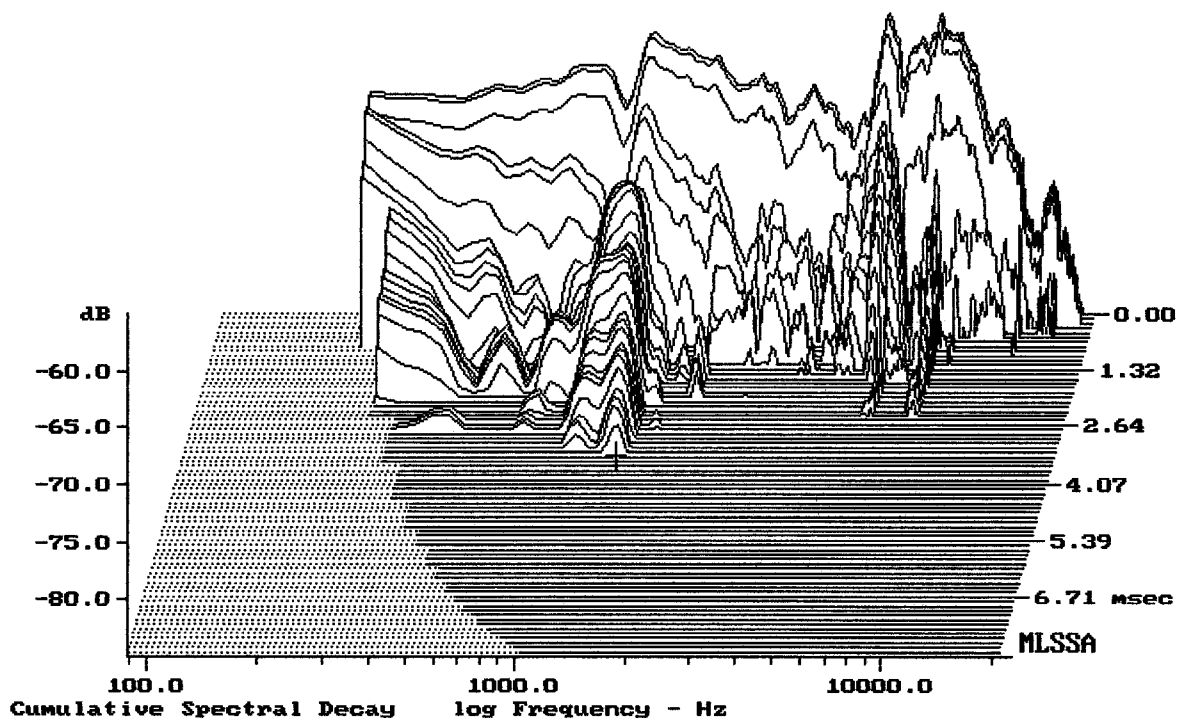

Level (89:13206 Hz) = 83.87 dB SPL/watt (8 ohms, @1.25 meters)

BELL CPX11

MLSSA: Frequency Domain

-84.95 dB, 1332 Hz (30), 3.410 msec (32)

mean: $-9.431e-005$, rms: 0.001944, std: 0.001941, max: 0.007752, min: -0.002939

BELL CPX11

MLSSA: Time Domain

mean: 37.54, rms: 43.74, std: 22.45, max: 149.1, min: 3.047

BELL CPX11

Overlay Compare: dev= +20/-15, std= 9.2, avg= -21

BELL CPX11

MLSSA: Frequency Domain

Overlay Compare: dev= +20/-13, std= 9.1, avg= -21