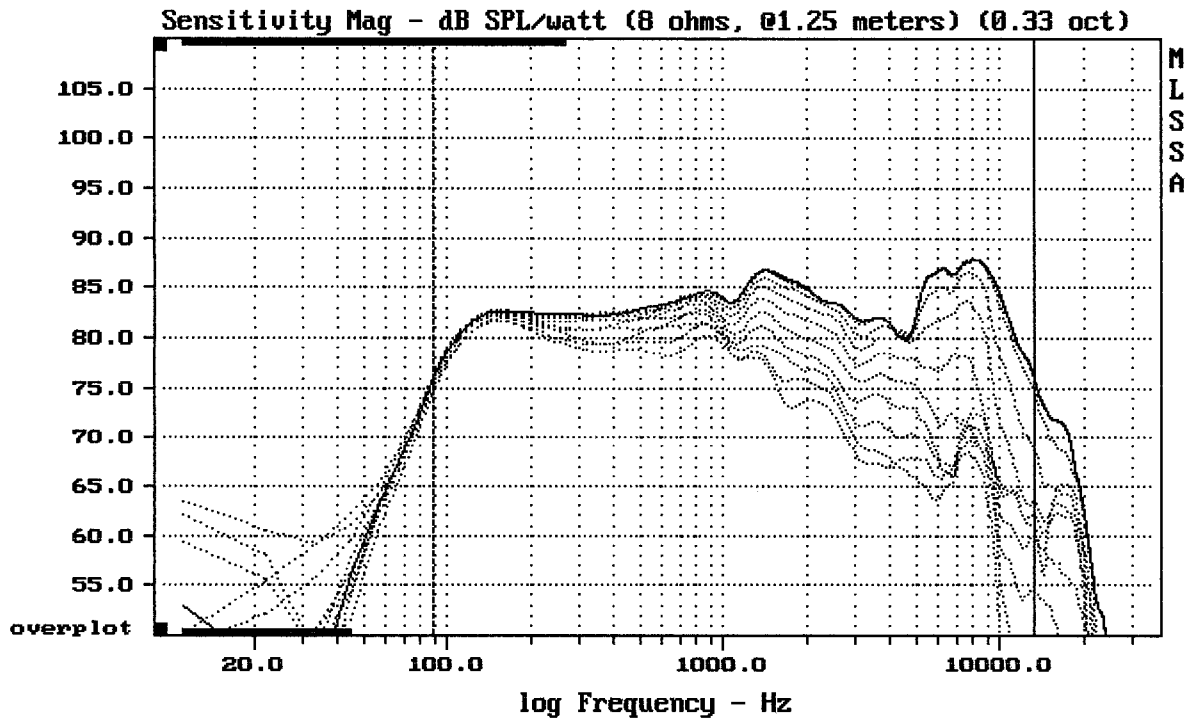

Level (89:13206 Hz) = 83.87 dB SPL/watt (8 ohms, @1.25 meters)

BELL CPX11

MLSSA: Frequency Domain

-84.95 dB, 1332 Hz (30), 3.410 msec (32)

mean: $-9.431e-005$, rms: 0.001944, std: 0.001941, max: 0.007752, min: -0.002939

BELL CPX11

MLSSA: Time Domain

mean: 37.54, rms: 43.74, std: 22.45, max: 149.1, min: 3.047

BELL CPX11

Overlay Compare: dev= +20/-15, std= 9.2, avg= -21

BELL CPX11

MLSSA: Frequency Domain

Overlay Compare: dev= +20/-13, std= 9.1, avg= -21