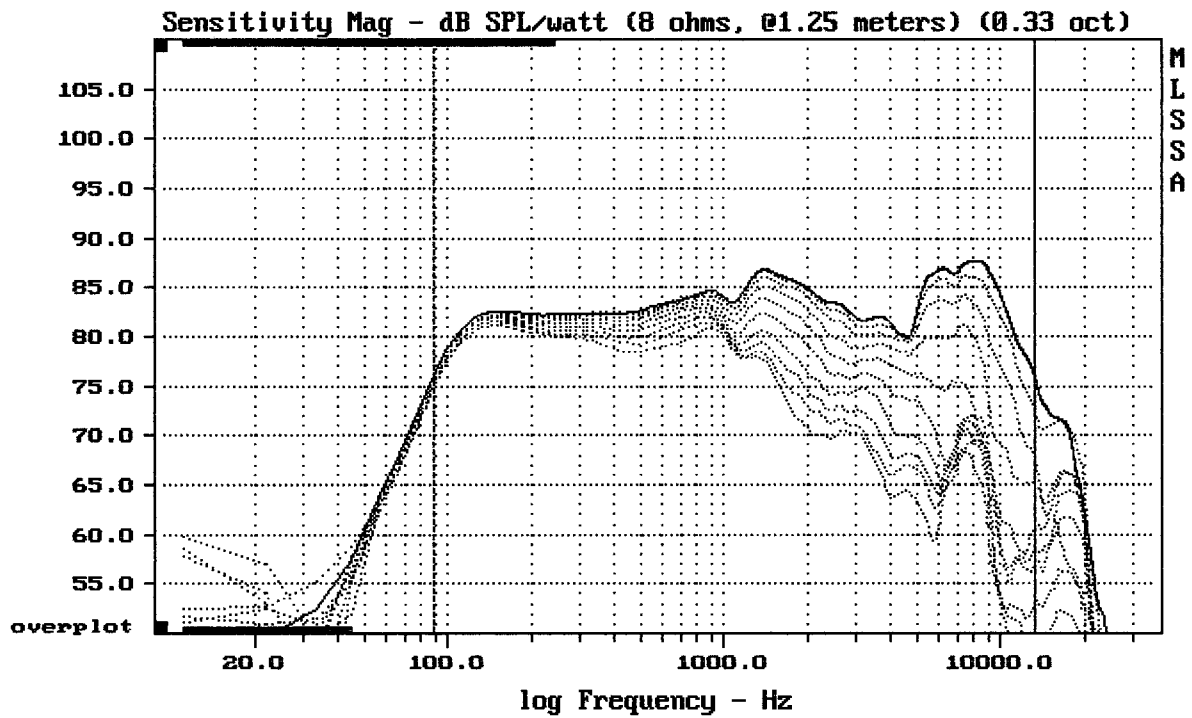

Level (89:13206 Hz) = 83.87 dB SPL/watt (8 ohms, @1.25 meters)

BELL CPX11

MLSSA: Frequency Domain

-84.95 dB, 1332 Hz (30), 3.410 msec (32)

mean: $-9.431e-005$, rms: 0.001944, std: 0.001941, max: 0.007752, min: -0.002939

BELL CPX11

MLSSA: Time Domain

mean: 37.54, rms: 43.74, std: 22.45, max: 149.1, min: 3.047

BELL CPX11

Overlay Compare: dev= +20/-15, std= 9.2, avg= -21

BELL CPX11

MLSSA: Frequency Domain

Overlay Compare: dev= +20/-13, std= 9.1, avg= -21