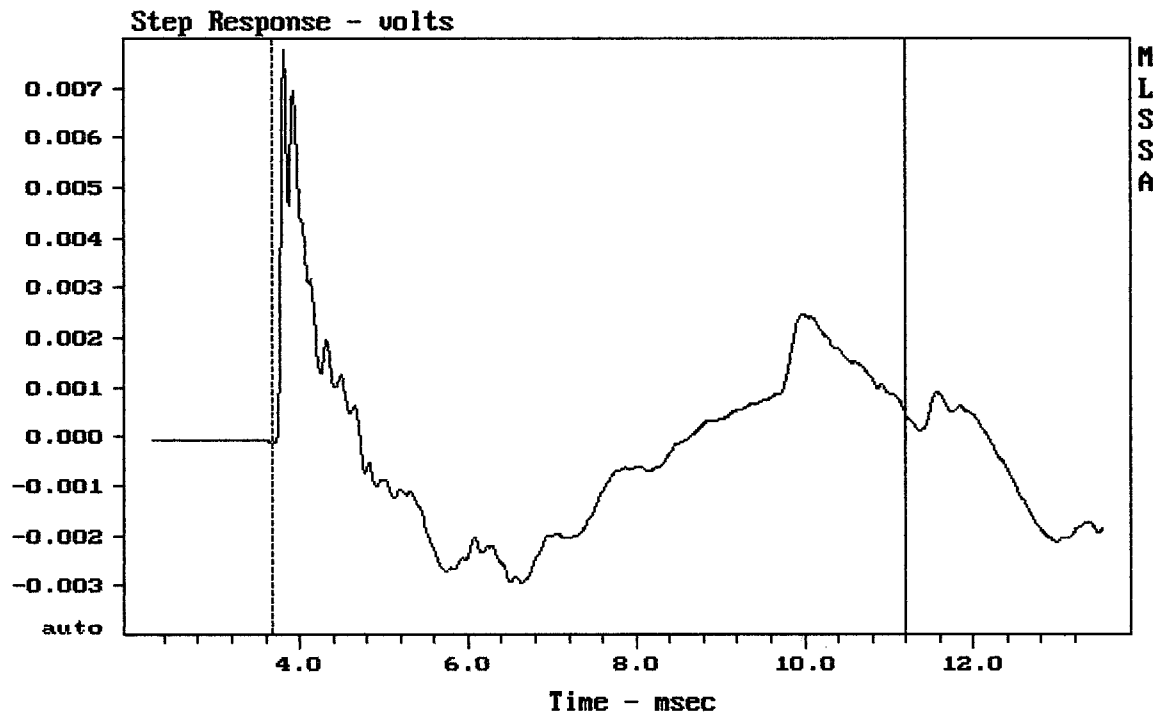

Level (89:13206 Hz) = 83.87 dB SPL/watt (8 ohms, @1.25 meters)

BELL CPX11

MLSSA: Frequency Domain

-84.95 dB, 1332 Hz (30), 3.410 msec (32)

mean: $-9.431e-005$, rms: 0.001944, std: 0.001941, max: 0.007752, min: -0.002939

BELL CPX11

MLSSA: Time Domain

mean: 37.54, rms: 43.74, std: 22.45, max: 149.1, min: 3.047

BELL CPX11

Overlay Compare: dev= +20/-15, std= 9.2, avg= -21

BELL CPX11

MLSSA: Frequency Domain

Overlay Compare: dev= +20/-13, std= 9.1, avg= -21