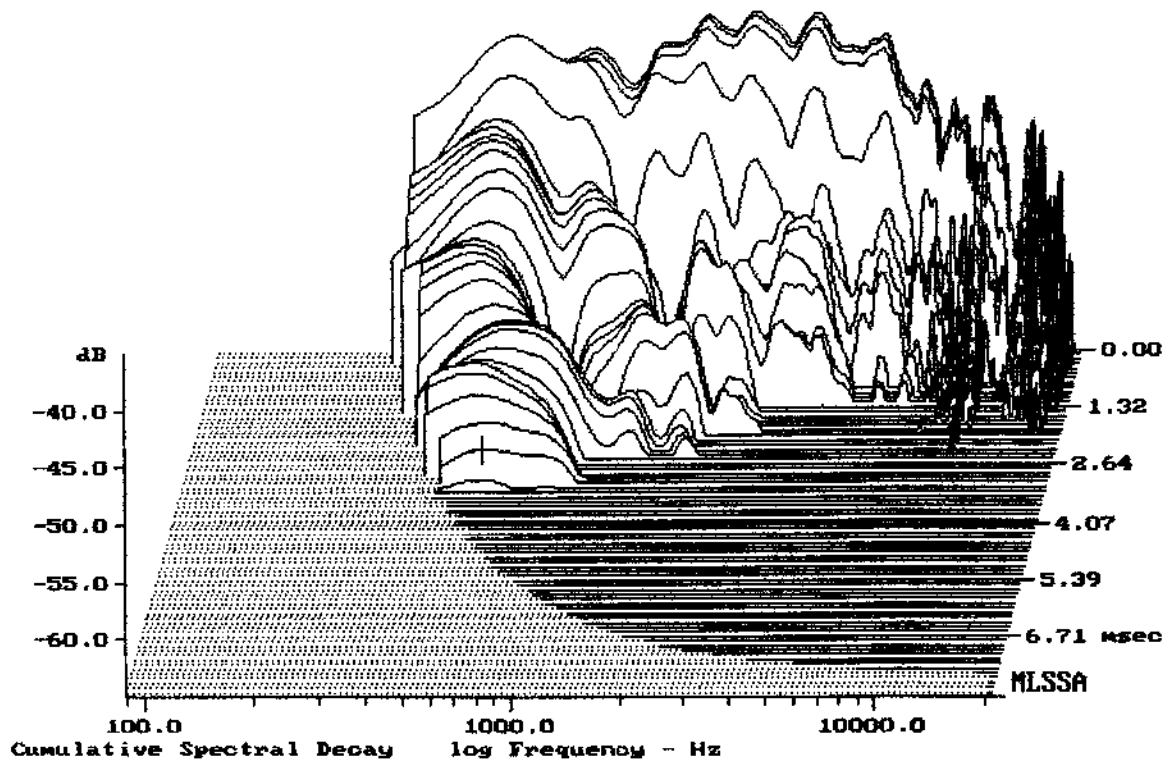

Level (999:16002 Hz) = 107.00 dB SPL/watt (8 ohms, @1.00 meters)

D.A.S. M8 + ME60

MLSSA: Frequency Domain

-62.00 dB, 577 Hz (13), 3.000 msec (29)