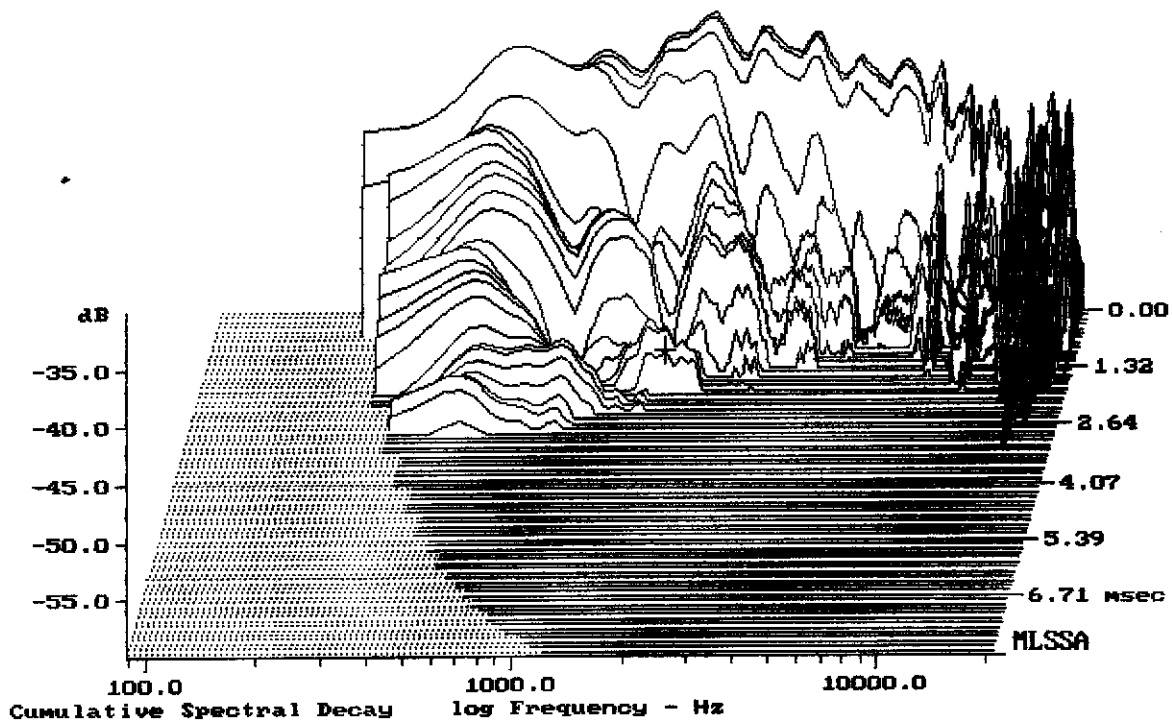

Level (499:19010 Hz) = 108.00 dB SPL/watt (8 ohms, @1.00 meters)

DE64TM + ME60

MLSSA: Frequency Domain

-56.56 dB, 1642 Hz (37), 1.870 msec (18)