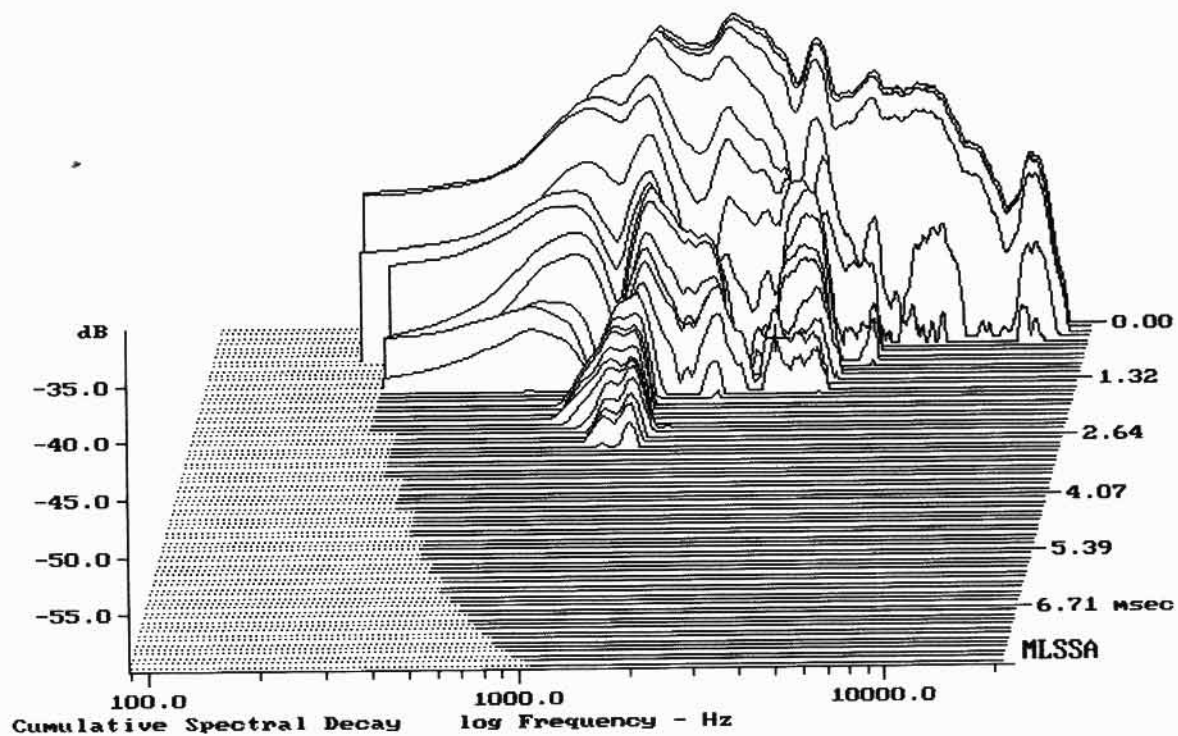

Level (1199:16002 Hz) = 107.87 dB SPL/watt (6 ohms, @1.00 meters)

JBL2412H + A7570

MLSSA: Frequency Domain

-55.46 dB, 3152 Hz (71), 1.540 msec (15)

DTTO