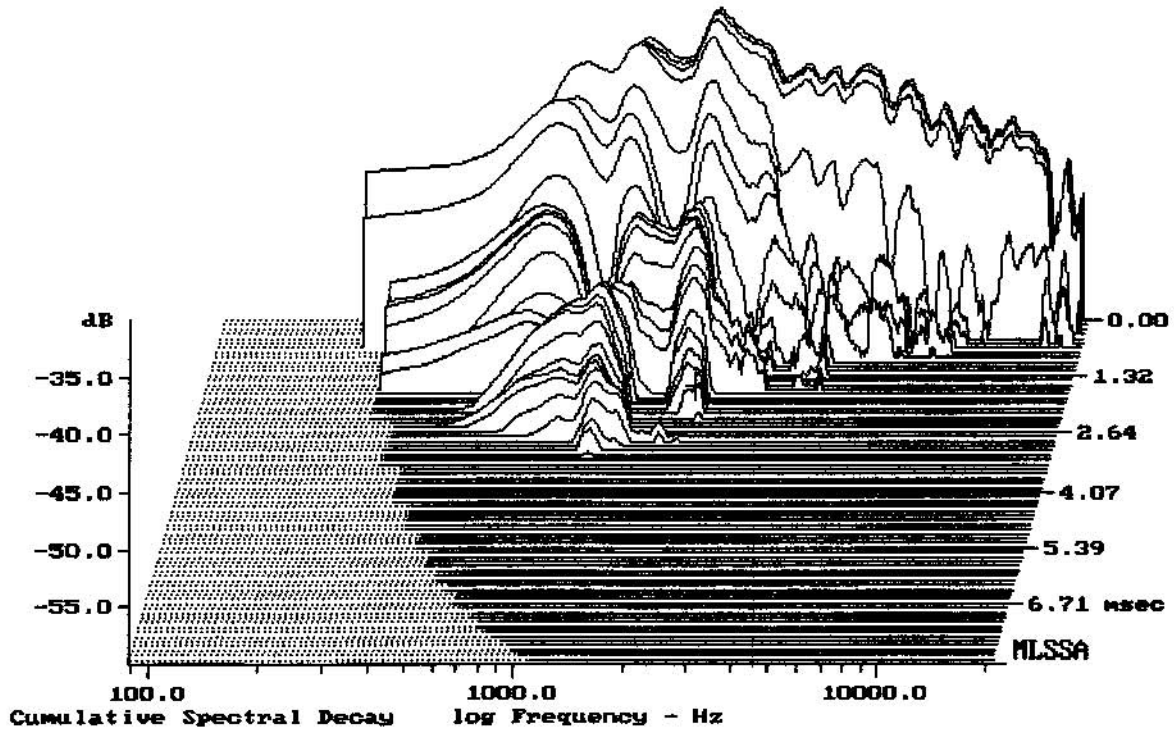

Level (1199:22006 Hz) = 107.96 dB SPL/watt (8 ohms, @1.00 meters)

CD1718-MT3 + A7570

MLSSA: Frequency Domain

-57.70 dB, 2042 Hz (46), 2.200 msec (21)