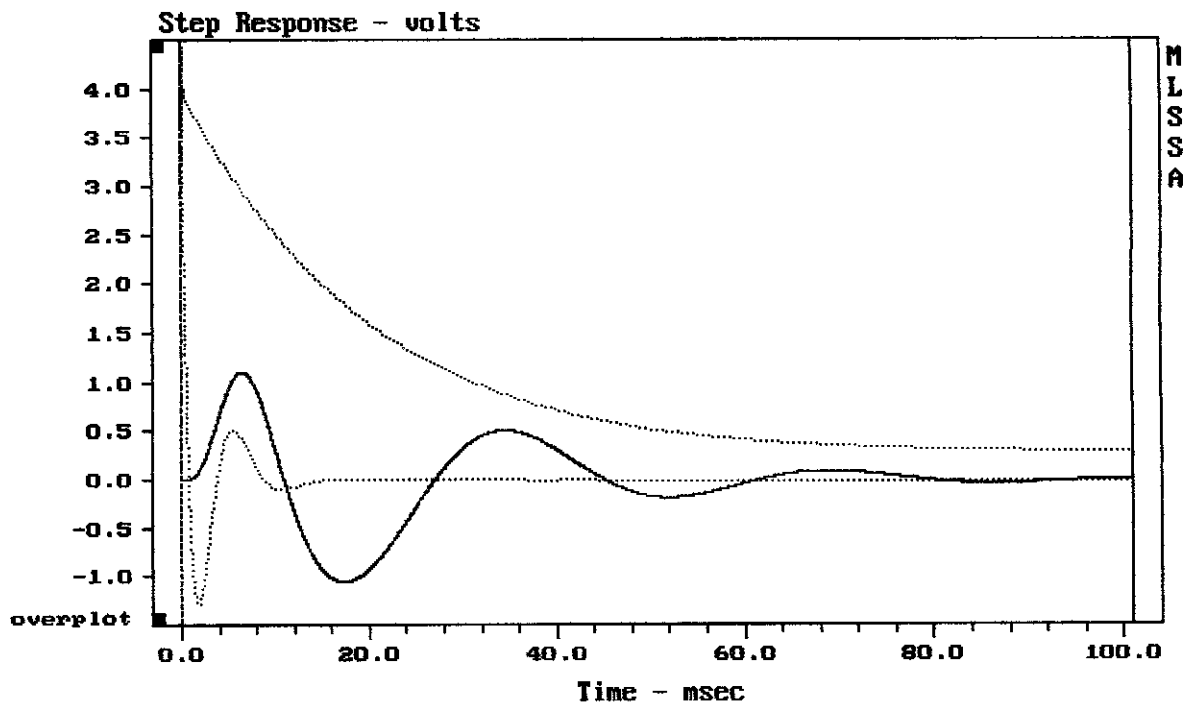

CURSOR: y = 5.08547 x = 25001.3809 (10855)

APOGEE SOUND P-10PV

MLSSA: Frequency Domain

CURSOR: y = 0.290944 x = 100.9518 (7619)

APOGEE SOUND P-10PV

CURSOR: $y = -57.8914$ $x = 25001.3809$ (10855)

APOGEE SOUND P-10PV

MLSSA: Frequency Domain

CURSOR: $dy = -2.02657e-006$ $x = 217.0615$ (16382)

APOGEE SOUND P-10PV