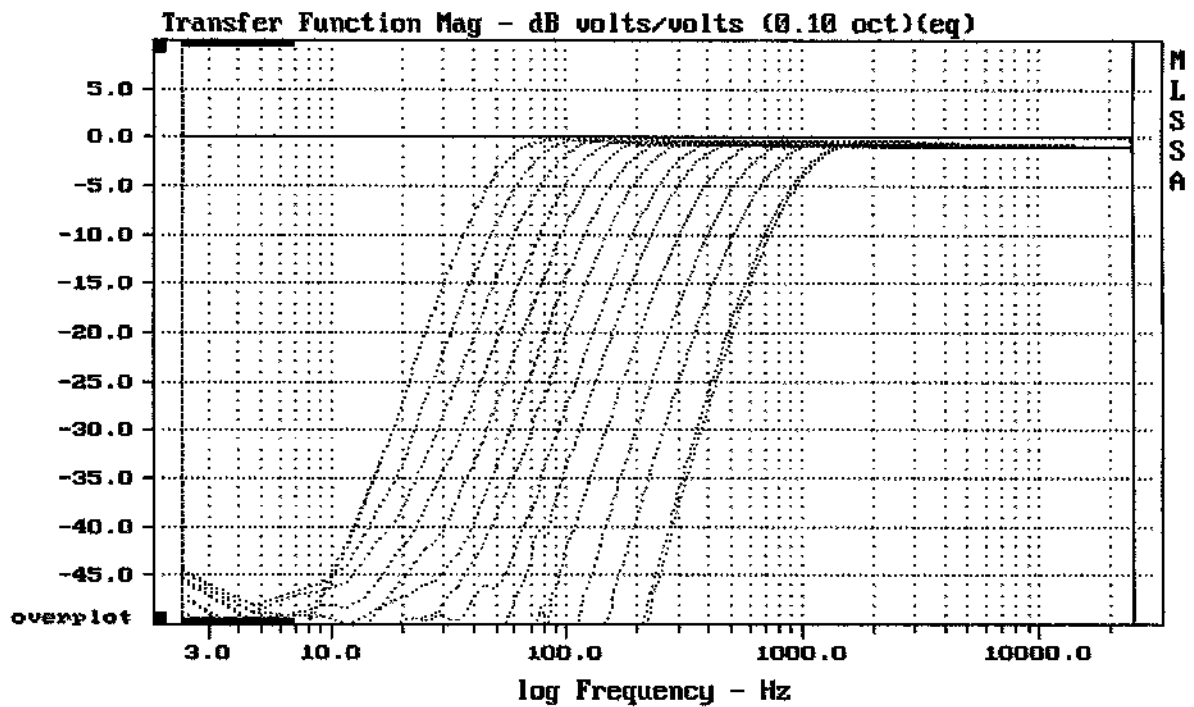

CURSOR: $y = -0.707682$ $x = 25001.3809$ (10855)

ASHLY XR-1001

MLSSA: Frequency Domain

CURSOR: $y = -1.58901$ $x = 25001.3809$ (10855)

ASHLY XR-1001

CURSOR: $y = -60.9223$ $x = 25001.3809$ (10855)

ASHLY XR-1001

MLSSA: Frequency Domain

CURSOR: $y = -60.6937$ $x = 25001.3809$ (10855)

ASHLY XR-1001

ASHLY XR-1001

MLSSA: Frequency Domain

ASHLY XR-1001