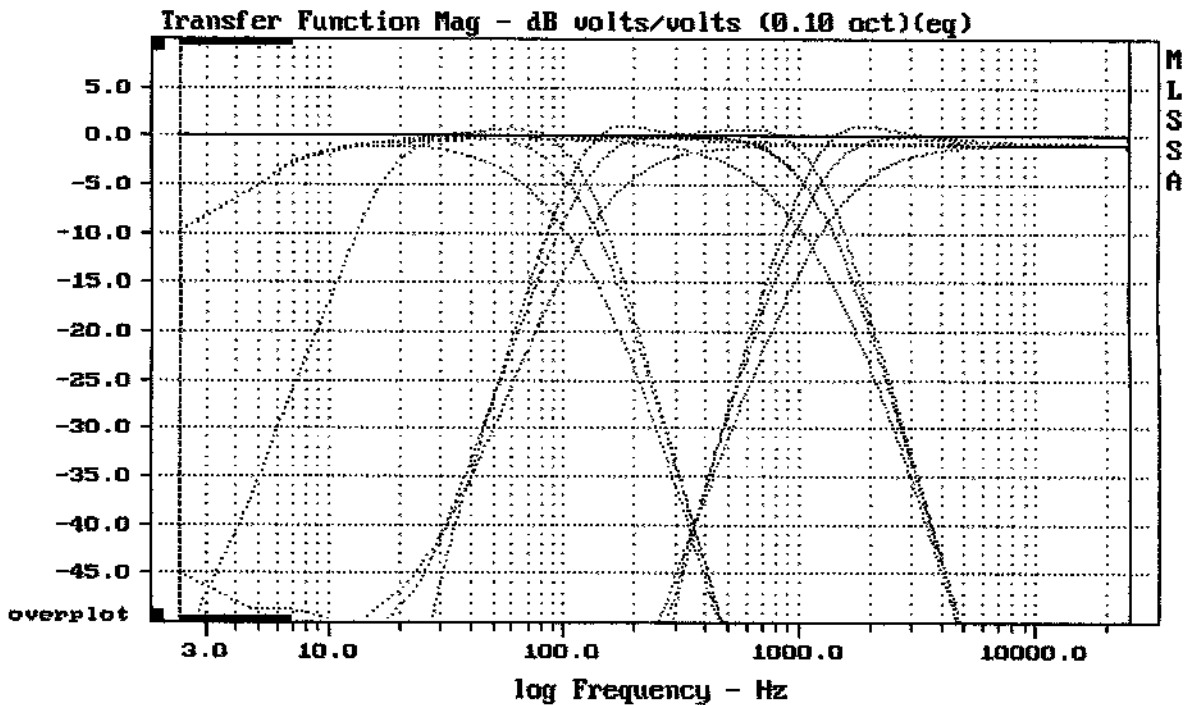

CURSOR: $y = -0.707682$ $x = 25001.3809$ (10855)

ASHLY XR-1001

MLSSA: Frequency Domain

CURSOR: $y = -1.58901$ $x = 25001.3809$ (10855)

ASHLY XR-1001

CURSOR: $y = -60.9223$ $x = 25001.3809$ (10855)

ASHLY XR-1001

MLSSA: Frequency Domain

CURSOR: $y = -60.6937$ $x = 25001.3809$ (10855)

ASHLY XR-1001

ASHLY XR-1001

MLSSA: Frequency Domain

ASHLY XR-1001