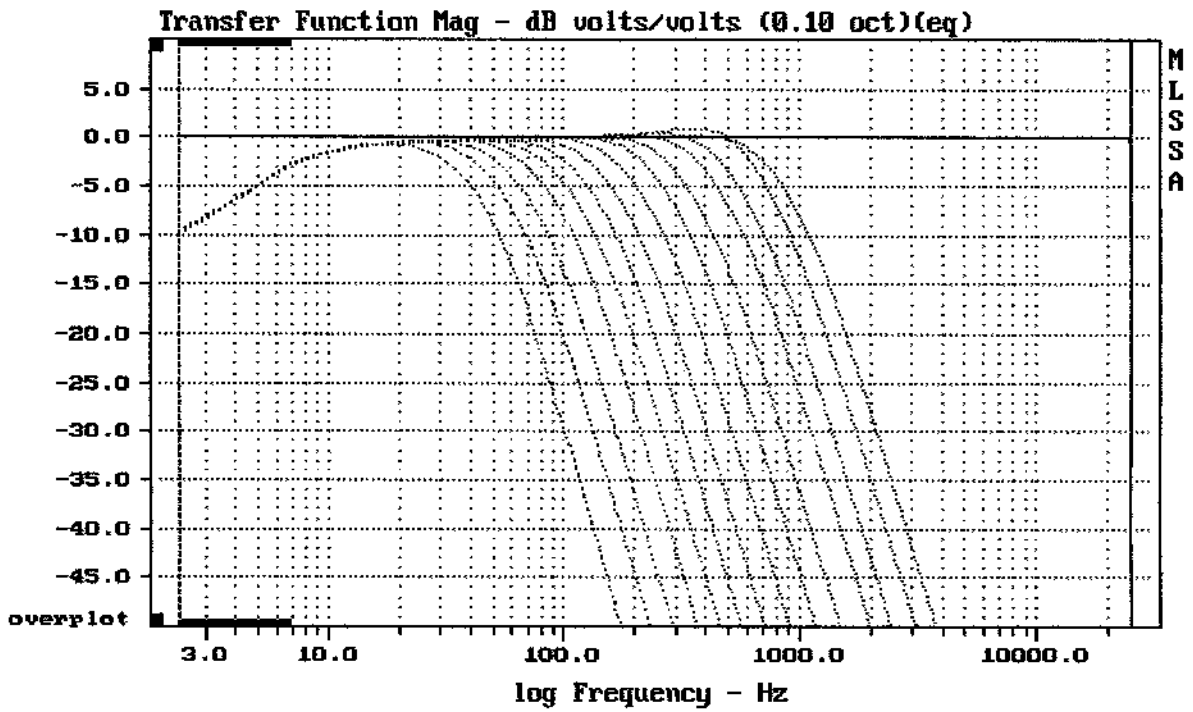

CURSOR: $y = -0.707682$ $x = 25001.3809$ (10855)

ASHLY XR-1001

MLSSA: Frequency Domain

CURSOR: $y = -1.58901$ $x = 25001.3809$ (10855)

ASHLY XR-1001

CURSOR: $y = -60.9223$ $x = 25001.3809$ (10855)

ASHLY XR-1001

MLSSA: Frequency Domain

CURSOR: $y = -60.6937$ $x = 25001.3809$ (10855)

ASHLY XR-1001

ASHLY XR-1001

MLSSA: Frequency Domain

ASHLY XR-1001