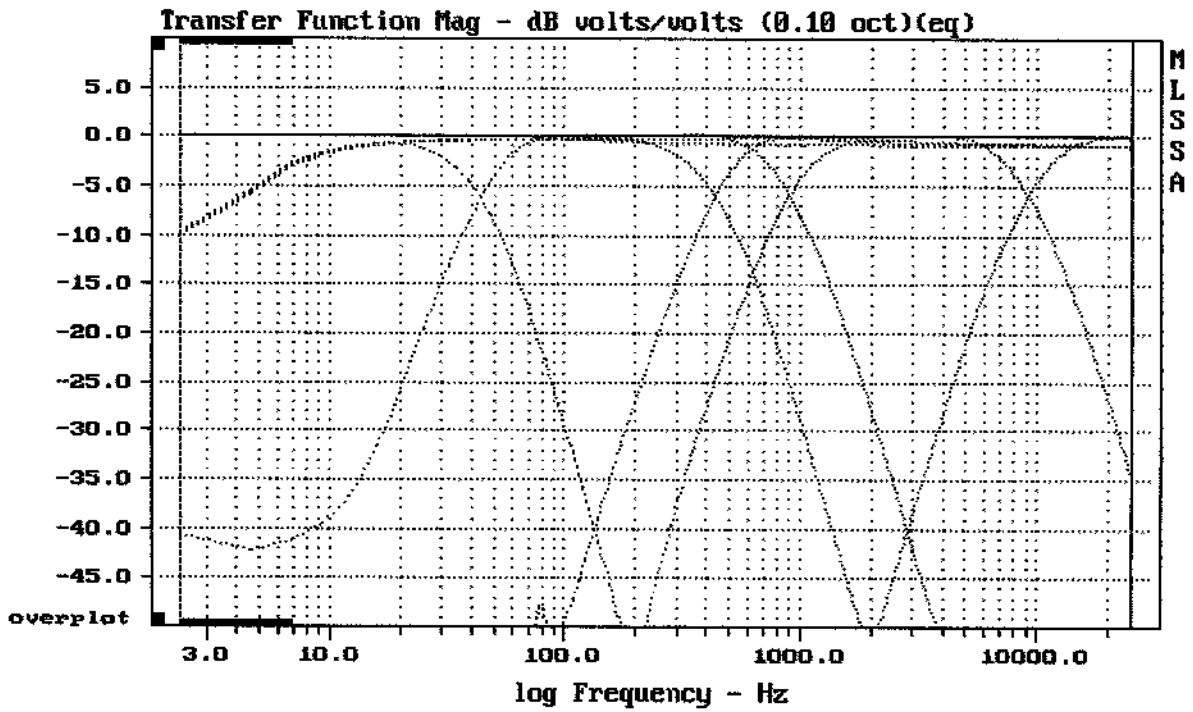

CURSOR: $y = -0.707682$ $x = 25001.3809$ (10855)

ASHLY XR-1001

MLSSA: Frequency Domain

CURSOR: $y = -1.58901$ $x = 25001.3809$ (10855)

ASHLY XR-1001

CURSOR: $y = -60.9223$ $x = 25001.3809$ (10855)

ASHLY XR-1001

MLSSA: Frequency Domain

CURSOR: $y = -60.6937$ $x = 25001.3809$ (10855)

ASHLY XR-1001

ASHLY XR-1001

MLSSA: Frequency Domain

ASHLY XR-1001