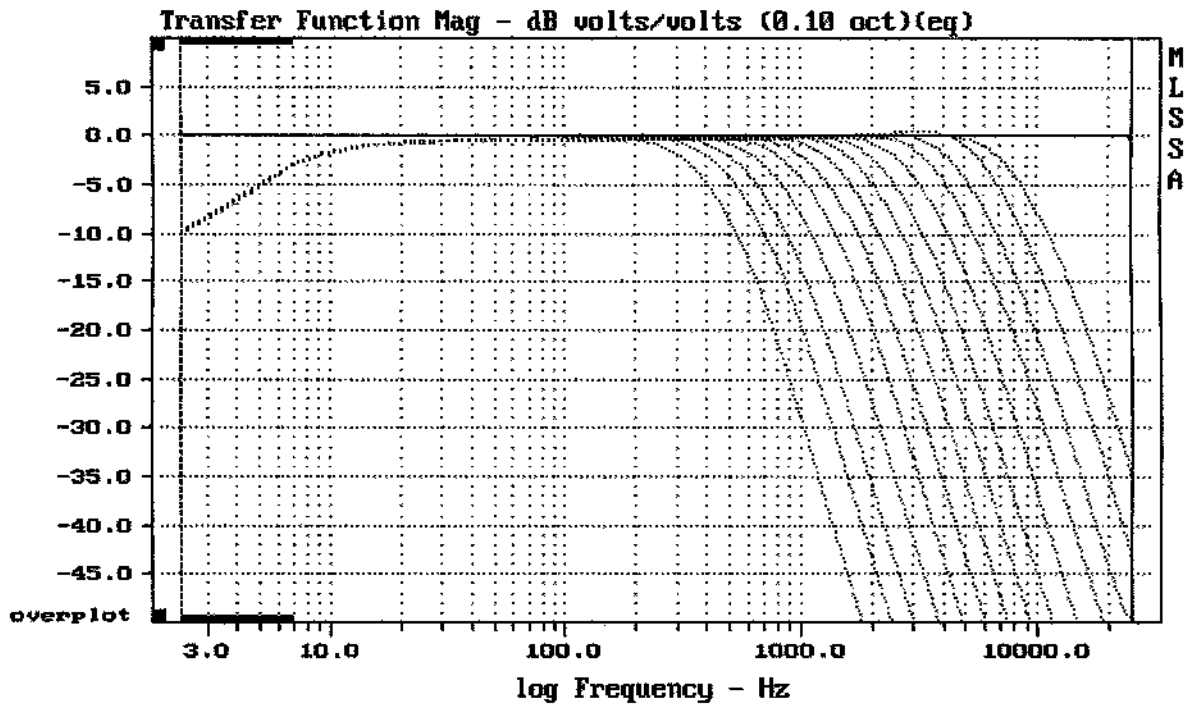

CURSOR: $y = -0.707682$ $x = 25001.3809$ (10855)

ASHLY XR-1001

MLSSA: Frequency Domain

CURSOR: $y = -1.58901$ $x = 25001.3809$ (10855)

ASHLY XR-1001

CURSOR: $y = -60.9223$ $x = 25001.3809$ (10855)

ASHLY XR-1001

MLSSA: Frequency Domain

CURSOR: $y = -60.6937$ $x = 25001.3809$ (10855)

ASHLY XR-1001

ASHLY XR-1001

MLSSA: Frequency Domain

ASHLY XR-1001