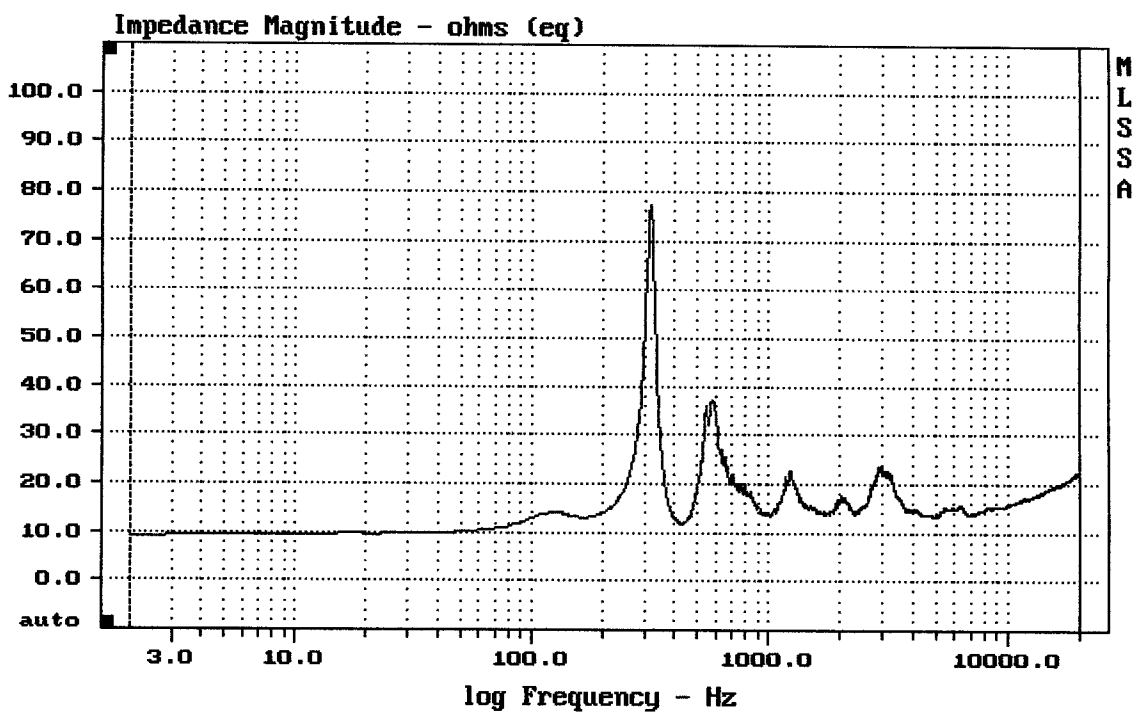

Level (499:7002 Hz) = 111.58 dB SPL/watt (16 ohms, @1.00 meters)

BMS4591 160hm + ME60

MLSSA: Frequency Domain

-59.09 dB, 1776 Hz (40), 2.090 msec (20)

Level (599.7002 Hz) = 109.79 dB SPL/watt (16 ohms, @1.00 meters)

BMS4591 160hm + C9898

MLSSA: Frequency Domain

-63.90 dB, 710 Hz (16), 2.970 msec (28)

mean: 17.57, rms: 18.21, std: 4.773, max: 102.7, min: 9.037

BMS4591 160hm + C9090

MLSSA: Frequency Domain

mean: 17.5, rms: 17.89, std: 3.674, max: 77.23, min: 9.101