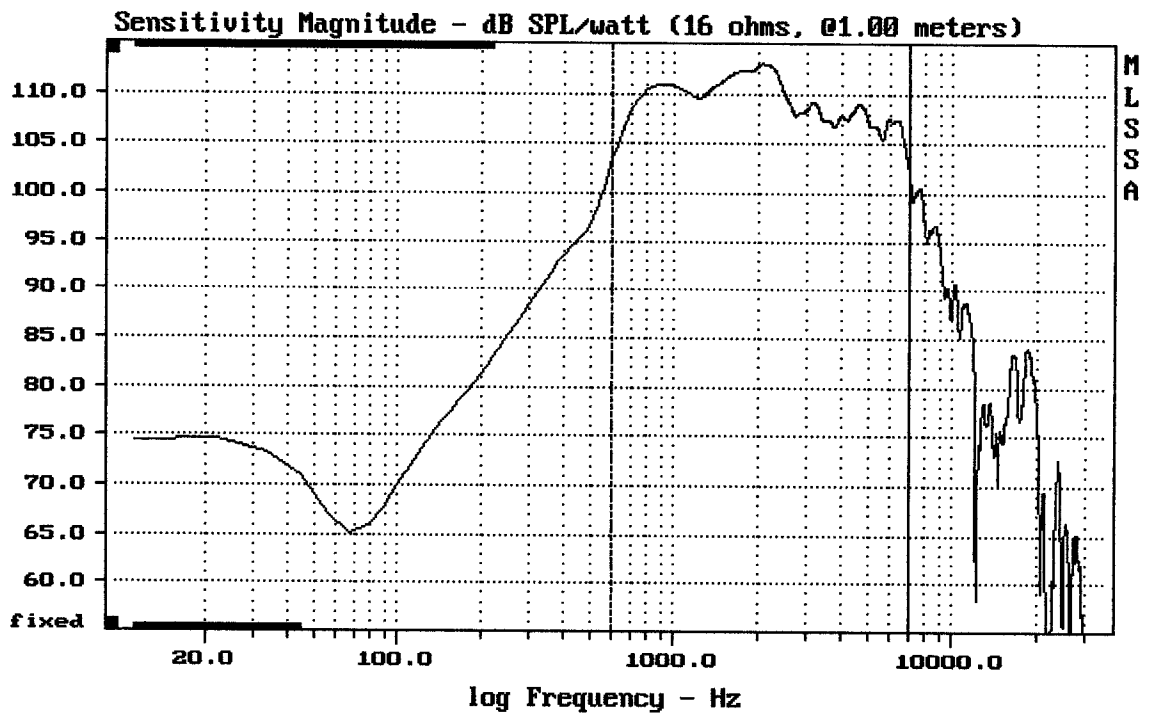

Level (499:7002 Hz) = 111.58 dB SPL/watt (16 ohms, @1.00 meters)

BMS4591 160hm + ME60

MLSSA: Frequency Domain

-59.09 dB, 1776 Hz (40), 2.090 msec (20)

Level (599.7002 Hz) = 109.79 dB SPL/watt (16 ohms, @1.00 meters)

BMS4591 160hm + C9898

MLSSA: Frequency Domain

-63.90 dB, 710 Hz (16), 2.970 msec (28)

mean: 17.57, rms: 18.21, std: 4.773, max: 102.7, min: 9.037

BMS4591 160hm + C9090

MLSSA: Frequency Domain

mean: 17.5, rms: 17.89, std: 3.674, max: 77.23, min: 9.101