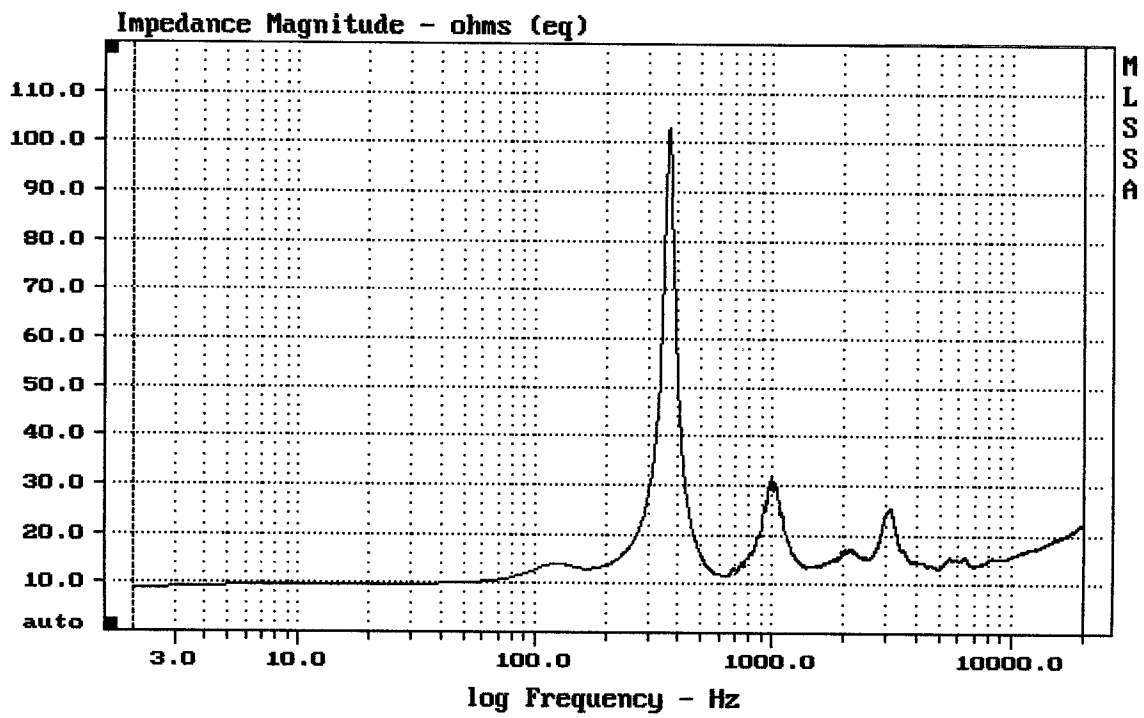

Level (499:7002 Hz) = 111.58 dB SPL/watt (16 ohms, @1.00 meters)

BMS4591 160hm + ME60

MLSSA: Frequency Domain

-59.09 dB, 1776 Hz (40), 2.090 msec (20)

Level (599.7002 Hz) = 109.79 dB SPL/watt (16 ohms, @1.00 meters)

BMS4591 160hm + C9898

MLSSA: Frequency Domain

-63.90 dB, 710 Hz (16), 2.970 msec (28)

mean: 17.57, rms: 18.21, std: 4.773, max: 102.7, min: 9.037

BMS4591 160hm + C9090

MLSSA: Frequency Domain

mean: 17.5, rms: 17.89, std: 3.674, max: 77.23, min: 9.101