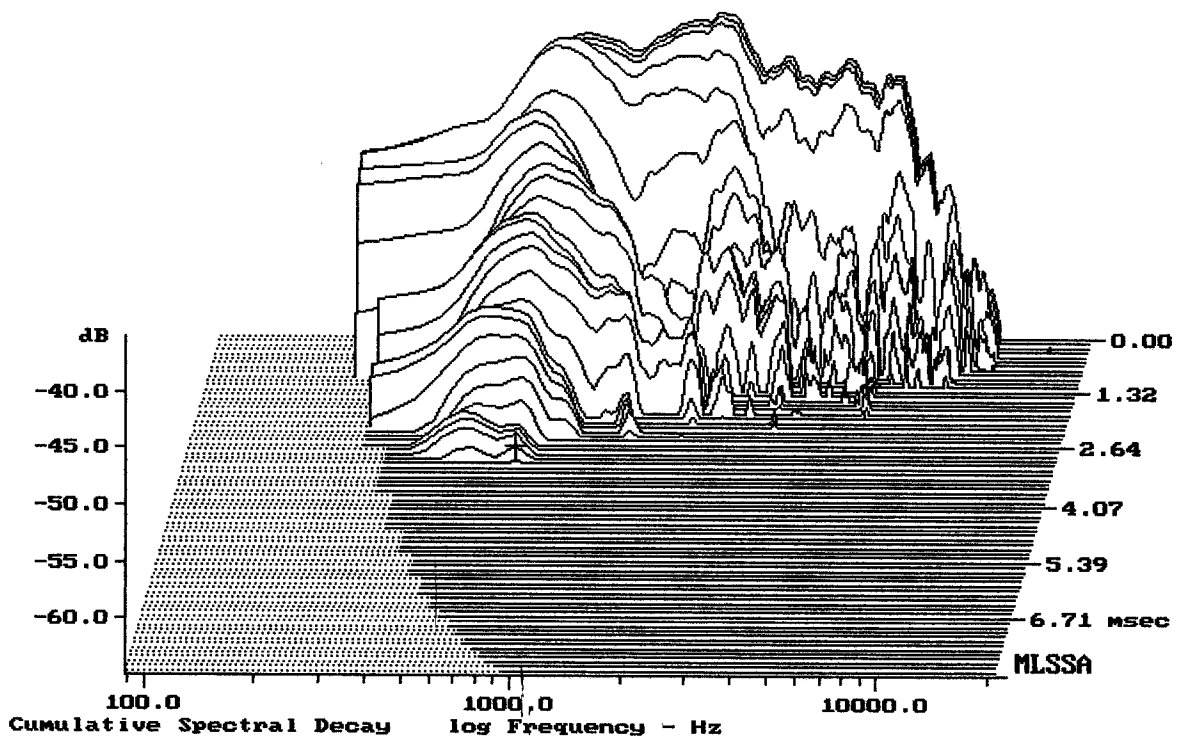

Level (499:7002 Hz) = 111.58 dB SPL/watt (16 ohms, @1.00 meters)

BMS4591 160hm + ME60

MLSSA: Frequency Domain

-59.09 dB, 1776 Hz (40), 2.090 msec (20)

Level (599.7002 Hz) = 109.79 dB SPL/watt (16 ohms, @1.00 meters)

BMS4591 160hm + C9898

MLSSA: Frequency Domain

-63.90 dB, 710 Hz (16), 2.970 msec (28)

mean: 17.57, rms: 18.21, std: 4.773, max: 102.7, min: 9.037

BMS4591 160hm + C9090

MLSSA: Frequency Domain

mean: 17.5, rms: 17.89, std: 3.674, max: 77.23, min: 9.101