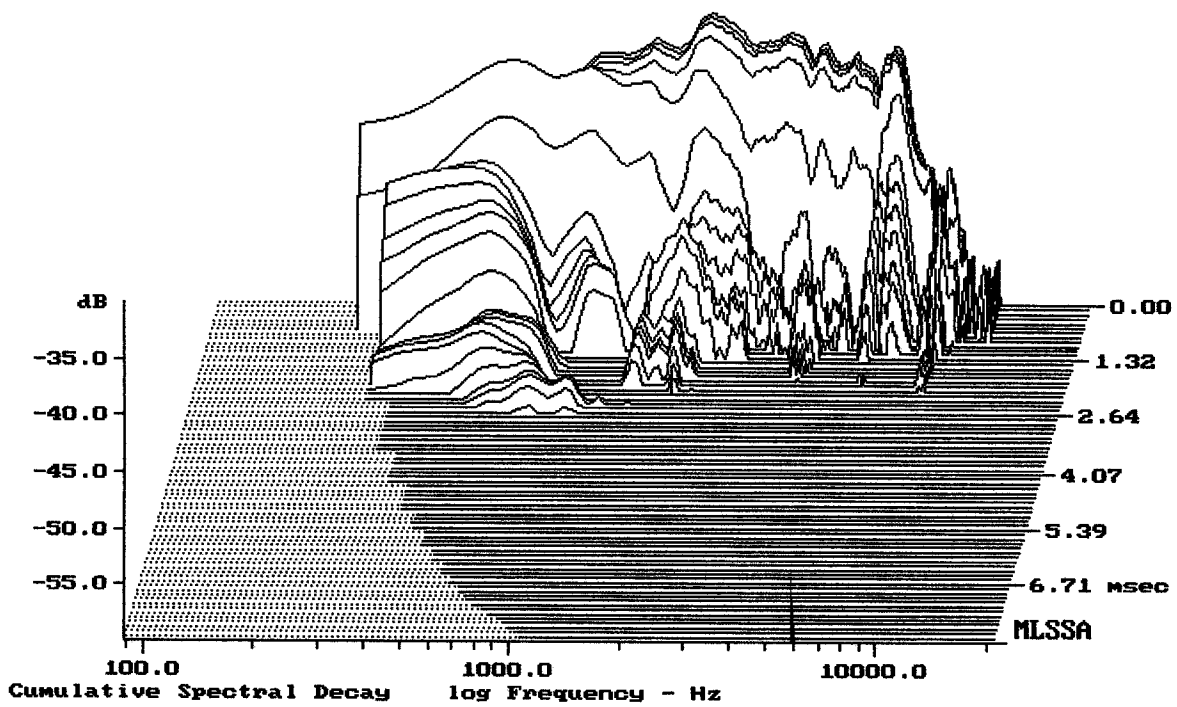

Level (499:7002 Hz) = 111.58 dB SPL/watt (16 ohms, @1.00 meters)

BMS4591 160hm + ME60

MLSSA: Frequency Domain

-59.09 dB, 1776 Hz (40), 2.090 msec (20)

Level (599.7002 Hz) = 109.79 dB SPL/watt (16 ohms, @1.00 meters)

BMS4591 160hm + C9898

MLSSA: Frequency Domain

-63.90 dB, 710 Hz (16), 2.970 msec (28)

mean: 17.57, rms: 18.21, std: 4.773, max: 102.7, min: 9.037

BMS4591 160hm + C9090

MLSSA: Frequency Domain

mean: 17.5, rms: 17.89, std: 3.674, max: 77.23, min: 9.101