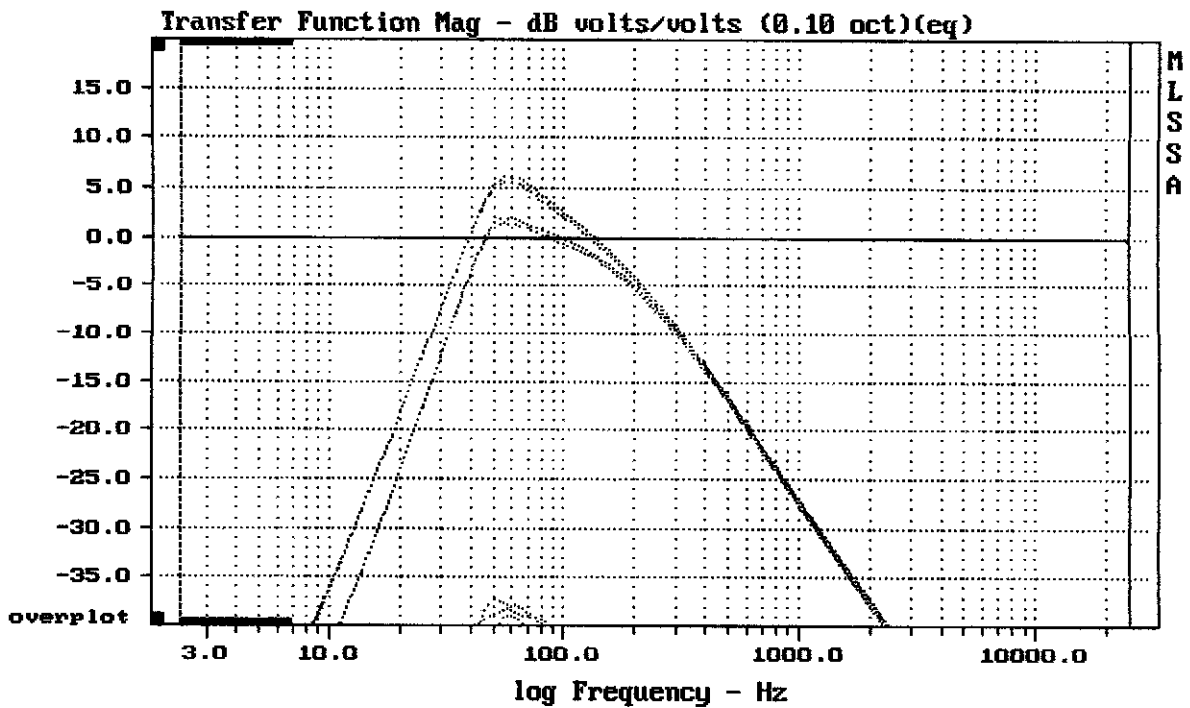

BOSE 802-C SYSTEM CONTROLLER

MLSSA: Frequency Domain

BOSE 802-C SYSTEM CONTROLLER

CURSOR: $y = -0.136356$ $x = 25001.3809$ (10855)

BOSE 802-C SYSTEM CONTROLLER

MLSSA: Frequency Domain

CURSOR: $y = -64.8333$ $x = 25001.3809$ (10855)