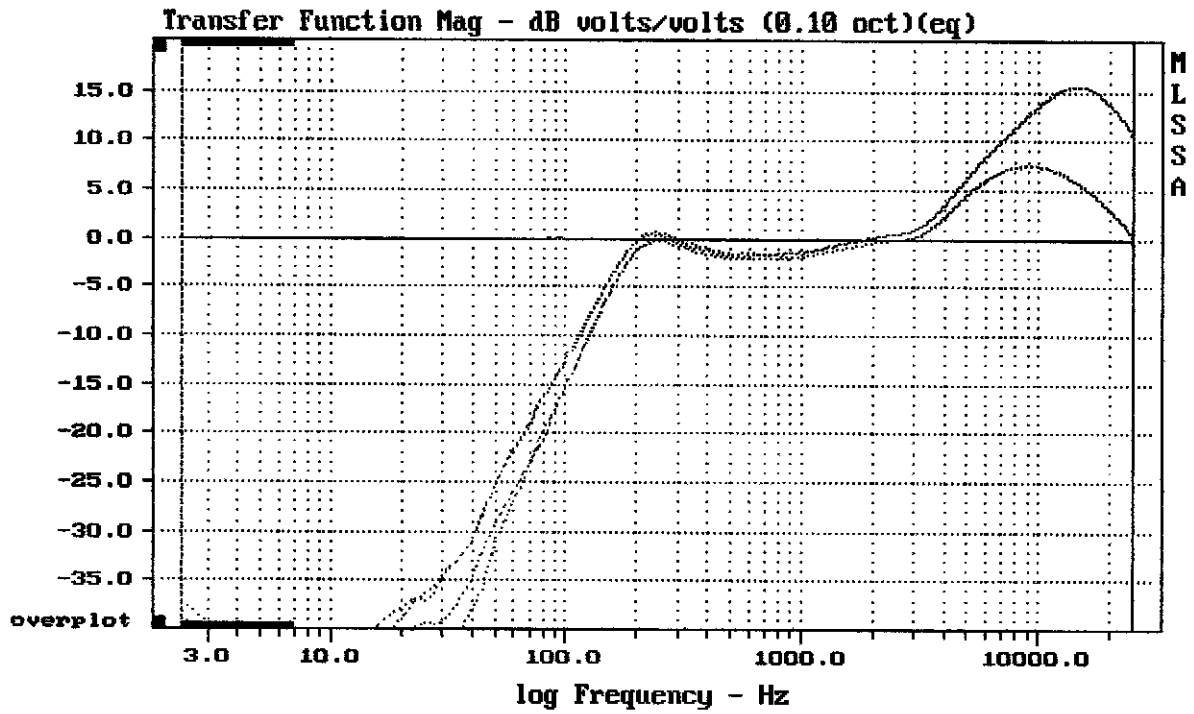

BOSE 802-C SYSTEM CONTROLLER

MLSSA: Frequency Domain

BOSE 802-C SYSTEM CONTROLLER

CURSOR: $y = -0.136356$ $x = 25001.3809$ (10855)

BOSE 802-C SYSTEM CONTROLLER

MLSSA: Frequency Domain

CURSOR: $y = -64.8333$ $x = 25001.3809$ (10855)

BOSE 802-C SYSTEM CONTROLLER