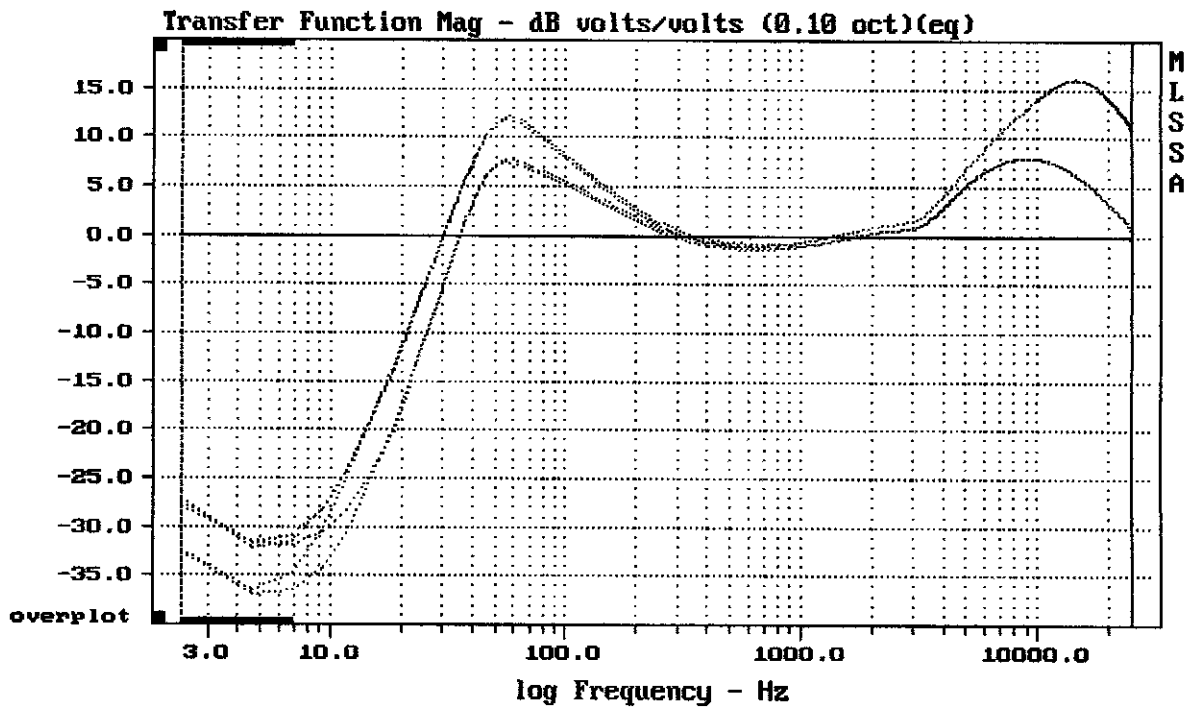

BOSE 802-C SYSTEM CONTROLLER

MLSSA: Frequency Domain

BOSE 802-C SYSTEM CONTROLLER

CURSOR: $y = -0.136356$ $x = 25001.3809$ (10855)

BOSE 802-C SYSTEM CONTROLLER

MLSSA: Frequency Domain

CURSOR: $y = -64.8333$ $x = 25001.3809$ (10855)