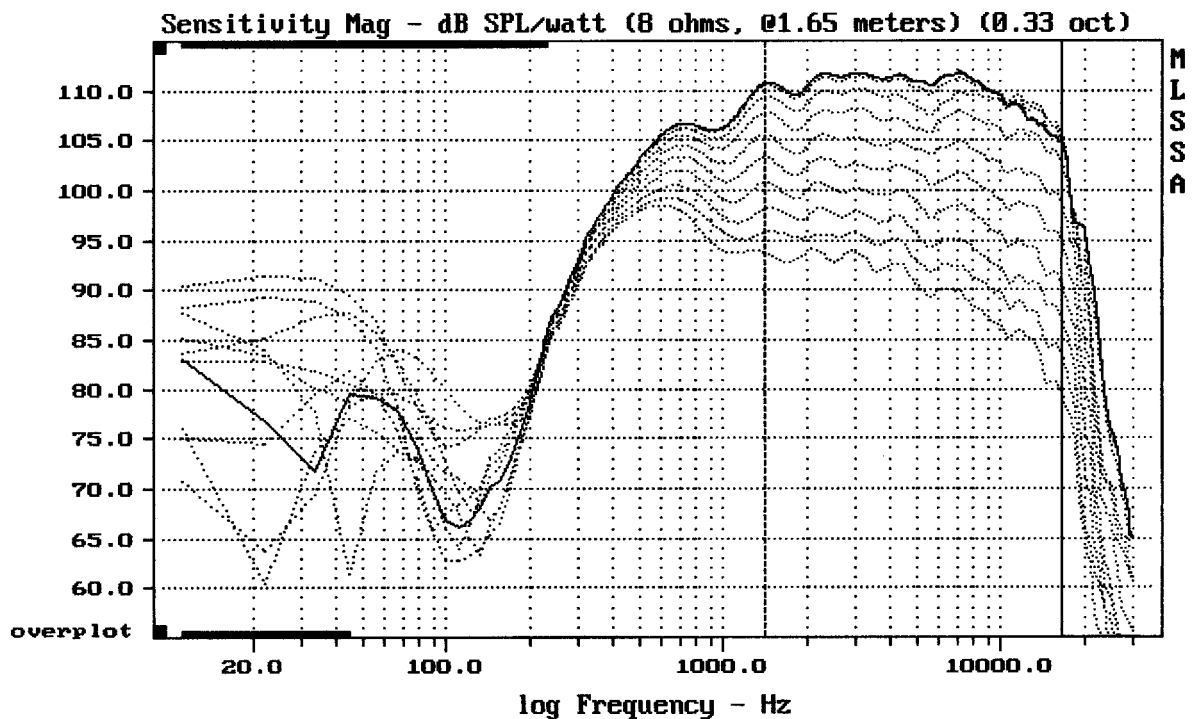

Level (1409:16502 Hz) = 110.61 dB SPL/watt (8 ohms, @1.65 meters)

MEGATON C6540 + DE750

MLSSA: Frequency Domain

-62.62 dB, 2397 Hz (54), 1.650 msec (16)

---

Overlay Compare: dev= +5.5/-3.5, std= 2.2, avg= -22

---

MEGATON C6540 + DE750

MLSSA: Frequency Domain

---

Overlay Compare: dev= +8/-4.1, std= 2.9, avg= -25

---

MEGATON C6540 + DE750