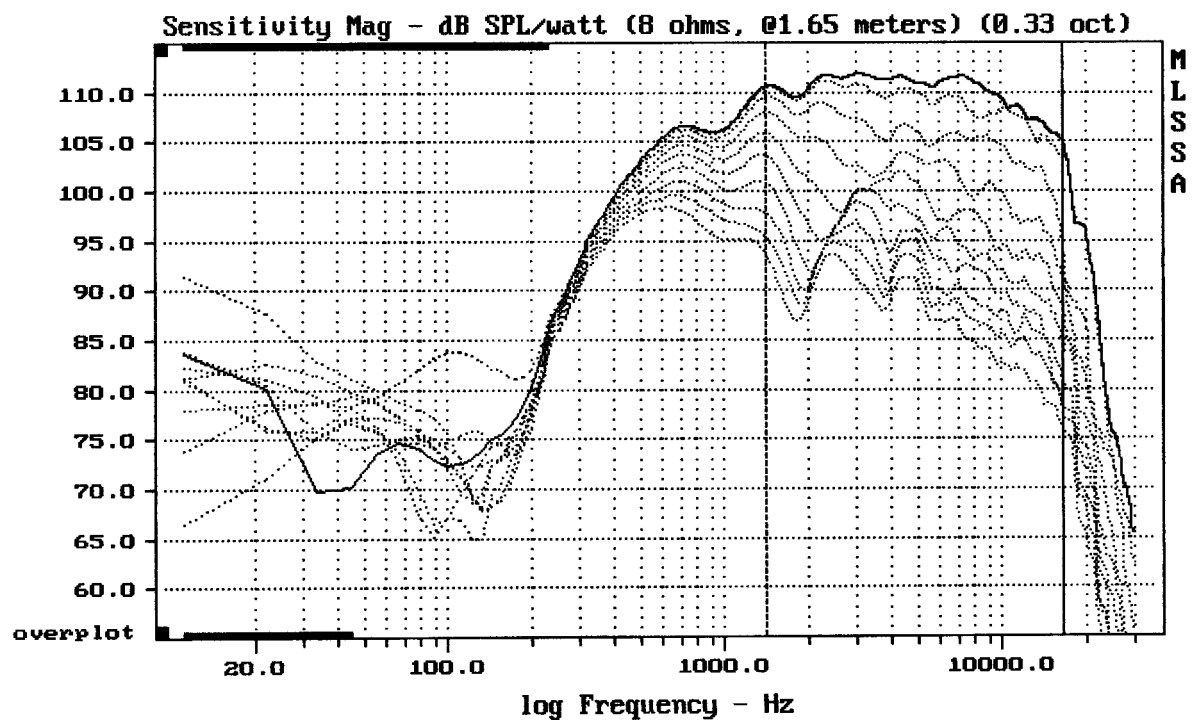

Level (1409:16502 Hz) = 110.61 dB SPL/watt (8 ohms, @1.65 meters)

MEGATON C6540 + DE750

MLSSA: Frequency Domain

-62.62 dB, 2397 Hz (54), 1.650 msec (16)

---

Overlay Compare: dev= +5.5/-3.5, std= 2.2, avg= -22

---

MEGATON C6540 + DE750

MLSSA: Frequency Domain

---

Overlay Compare: dev= +8/-4.1, std= 2.9, avg= -25

---

MEGATON C6540 + DE750