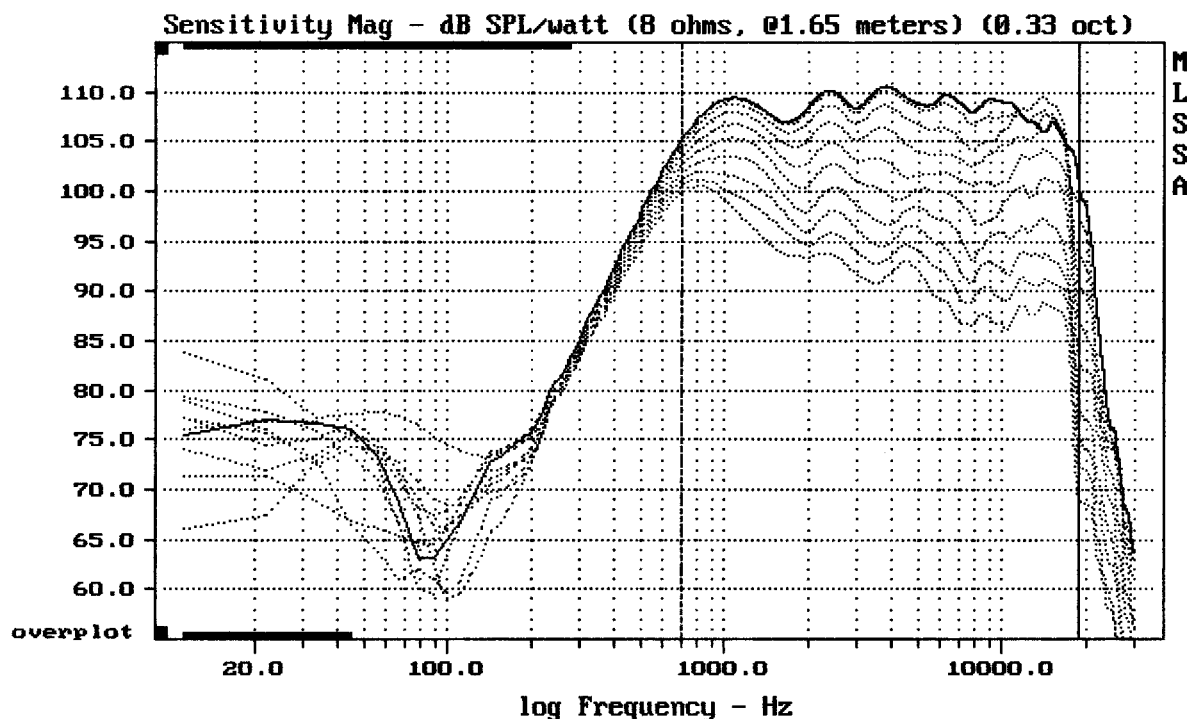

Level (699:18999 Hz) = 108.64 dB SPL/watt (8 ohms, @1.65 meters)

MEGATON C7560 + DE750

MLSSA: Frequency Domain

-64.48 dB, 1065 Hz (24), 1.650 msec (16)

---

Overlay Compare: dev= +14/-13, std= 4, avg= -20

---

MEGATON C7560 + DE750

MLSSA: Frequency Domain

---

Overlay Compare: dev= +18/-8.4, std= 4.9, avg= -24

---

MEGATON C7560 + DE750