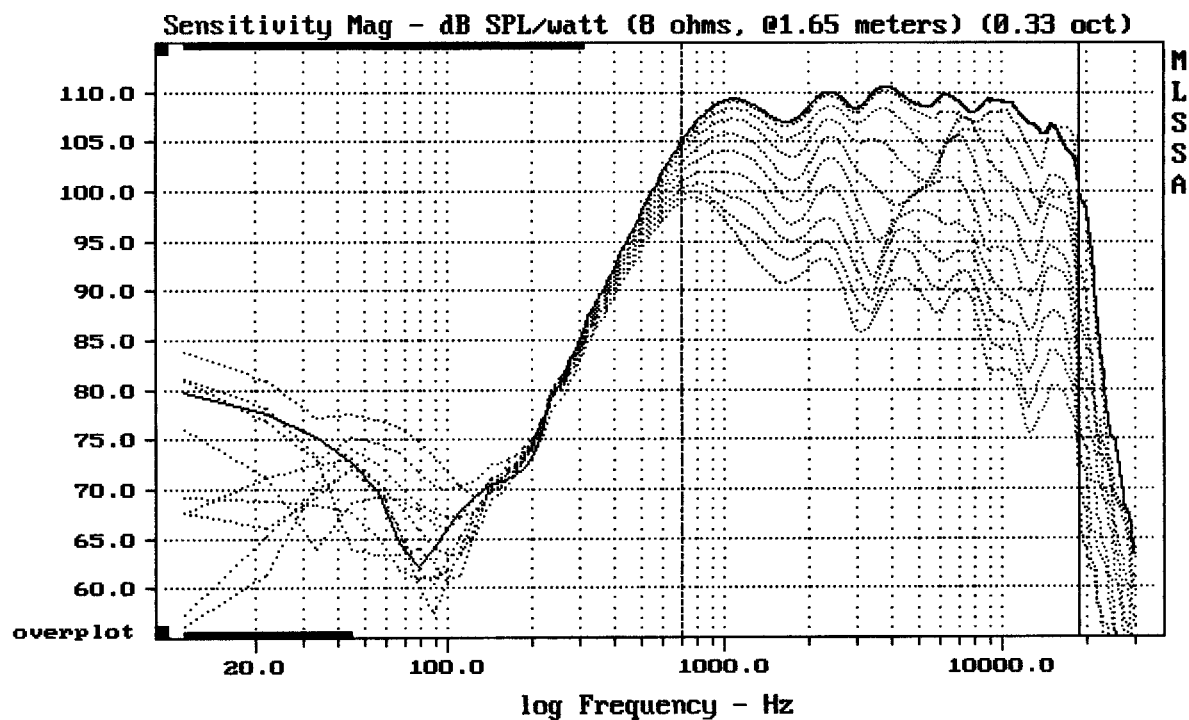

Level (699:18999 Hz) = 108.64 dB SPL/watt (8 ohms, @1.65 meters)

MEGATON C7560 + DE750

MLSSA: Frequency Domain

-64.48 dB, 1065 Hz (24), 1.650 msec (16)

---

Overlay Compare: dev= +14/-13, std= 4, avg= -20

---

MEGATON C7560 + DE750

MLSSA: Frequency Domain

---

Overlay Compare: dev= +18/-8.4, std= 4.9, avg= -24

---

MEGATON C7560 + DE750