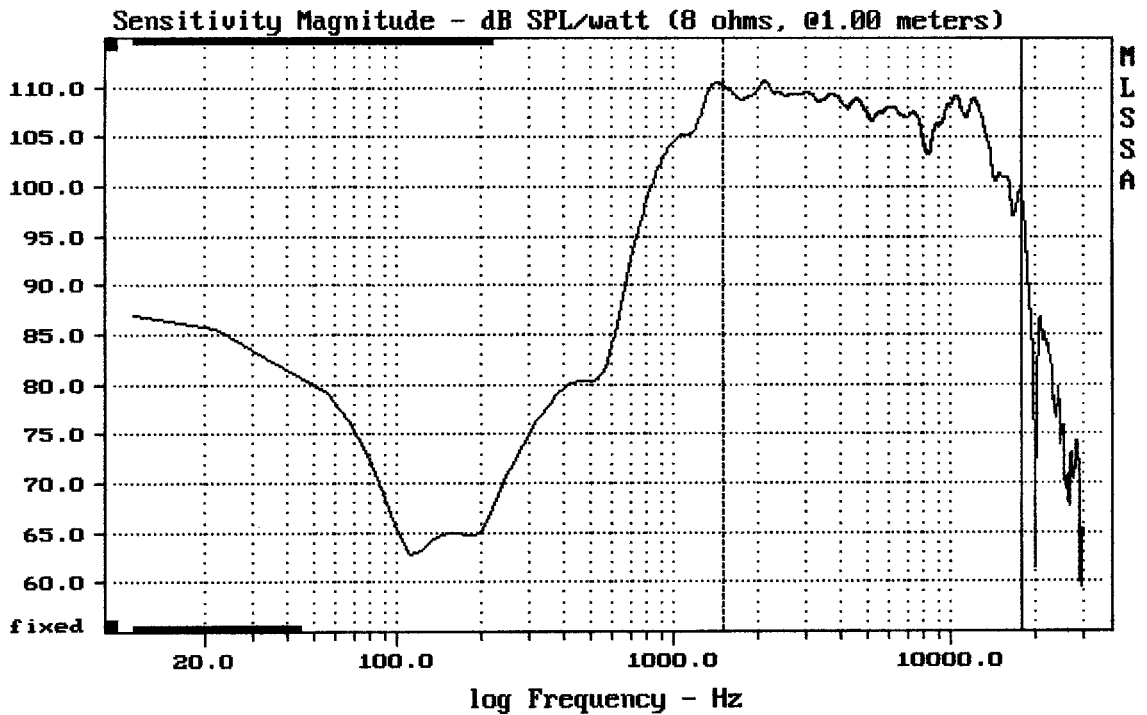

mean: 8.507, rms: 8.55, std: 0.8623, max: 15.04, min: 6.701

CD145 F.A.

MLSSA: Frequency Domain

Level (1498:18000 Hz) = 108.04 dB SPL/watt (8 ohms, @1.00 meters)

CD145 + A7570