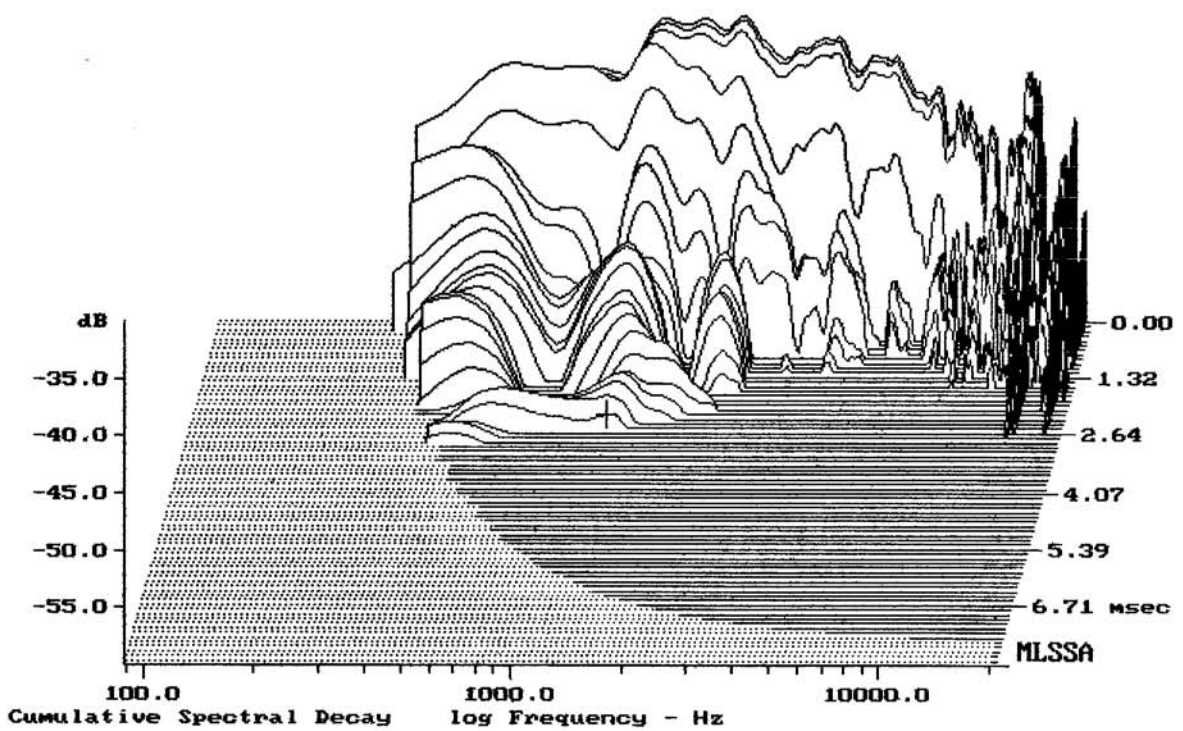

Level (988:19010 Hz) = 109.30 dB SPL/watt (8 ohms, @1.00 meters)

CD3020T3 + ME60 2x

MLSSA: Frequency Domain

-58.80 dB, 1199 Hz (27), 2.530 msec (24)