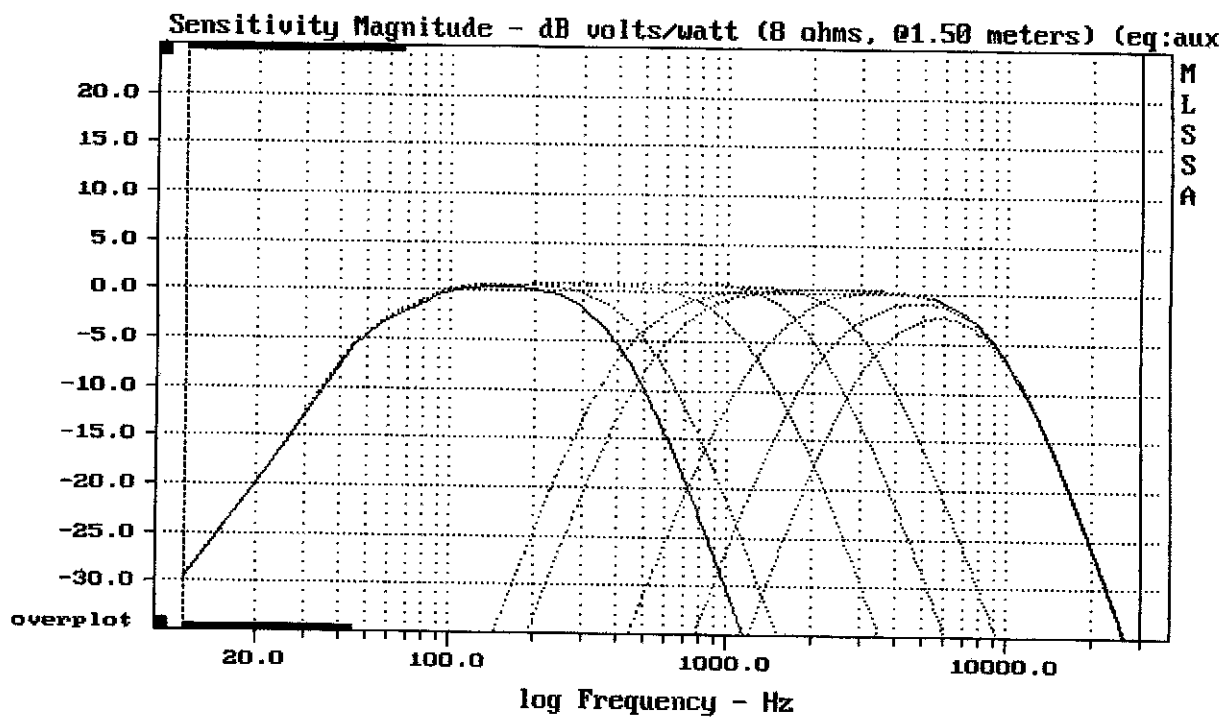

CURSOR: y = 0.392749 x = 30007.1014 (2704)

DBX PROJECT1 234

MLSSA: Frequency Domain

CURSOR: y = -39.2828 x = 30007.1014 (2704)

DBX PROJECT1 234

---

CURSOR: y = 0.484365 x = 30007.1014 (2704)

---