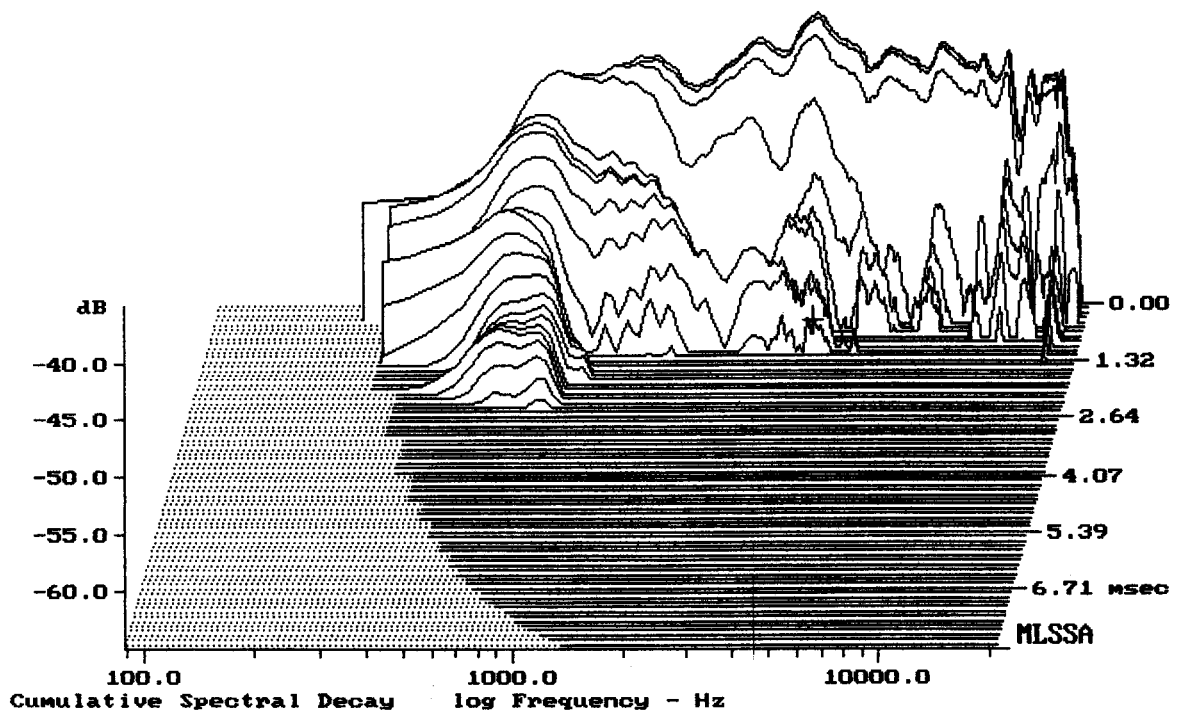

Level (1709:18011 Hz) = 106.49 dB SPL/watt (8 ohms, @1.50 meters)

FANE FH386 + DE25

MLSSA: Frequency Domain

-62.31 dB, 3995 Hz (90), 1.100 msec (11)

Overlay Compare: dev= +8.1/-7.6, std= 4.9, avg= -23

FANE FH386 + DE25

MLSSA: Frequency Domain

Overlay Compare: dev= +14/-4.7, std= 4.1, avg= -23

FANE FH386 + DE25