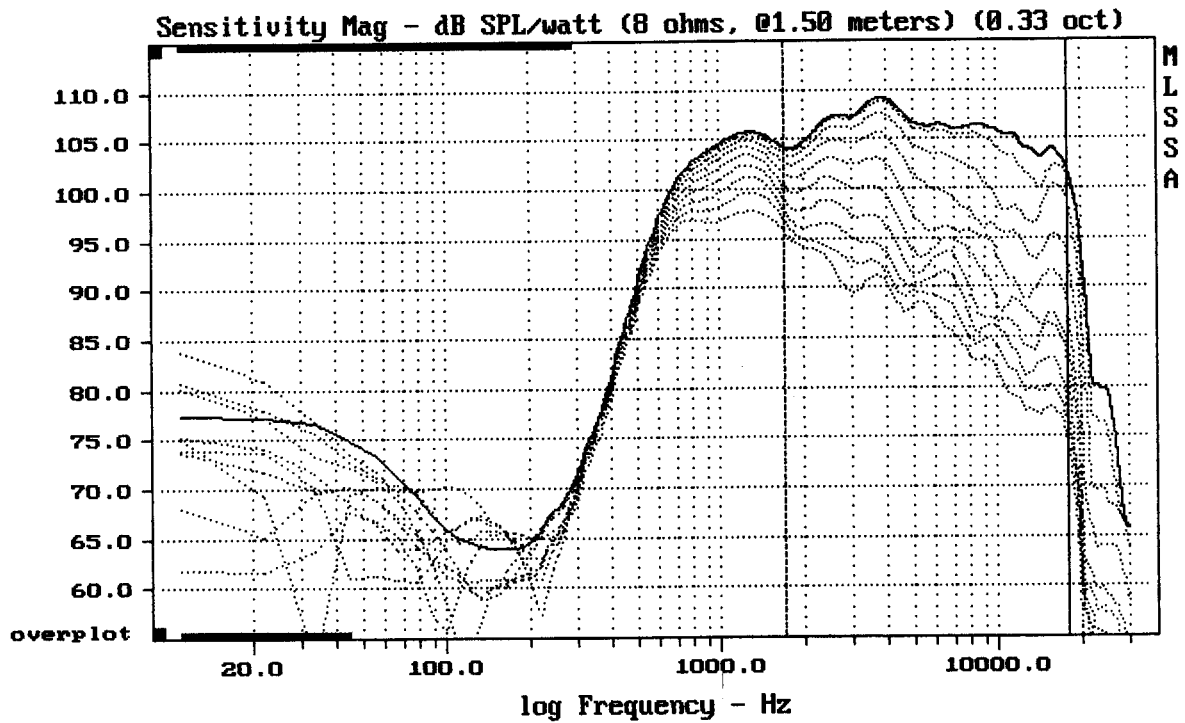

Level (1709:18011 Hz) = 106.49 dB SPL/watt (8 ohms, @1.50 meters)

FANE FH386 + DE25

MLSSA: Frequency Domain

-62.31 dB, 3995 Hz (90), 1.100 msec (11)

Overlay Compare: dev= +8.1/-7.6, std= 4.9, avg= -23

FANE FH386 + DE25

MLSSA: Frequency Domain

Overlay Compare: dev= +14/-4.7, std= 4.1, avg= -23

FANE FH386 + DE25