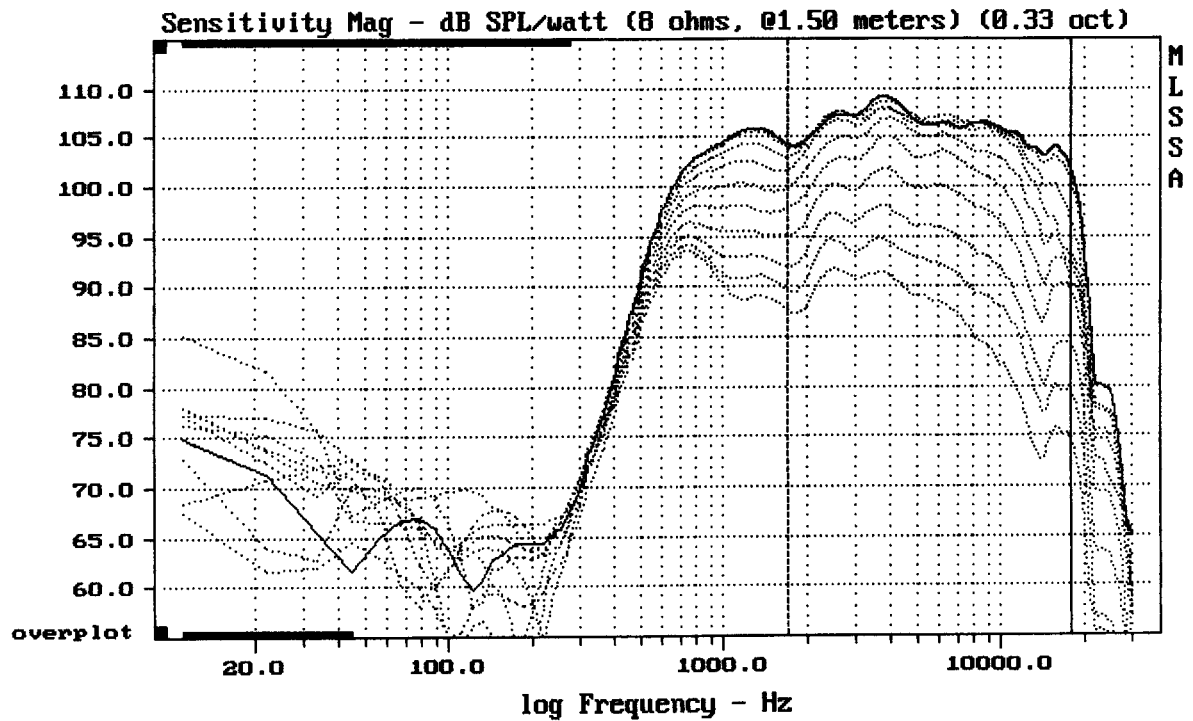

Level (1709:18011 Hz) = 106.49 dB SPL/watt (8 ohms, @1.50 meters)

FANE FH386 + DE25

MLSSA: Frequency Domain

-62.31 dB, 3995 Hz (90), 1.100 msec (11)

Overlay Compare: dev= +8.1/-7.6, std= 4.9, avg= -23

FANE FH386 + DE25

MLSSA: Frequency Domain

Overlay Compare: dev= +14/-4.7, std= 4.1, avg= -23

FANE FH386 + DE25