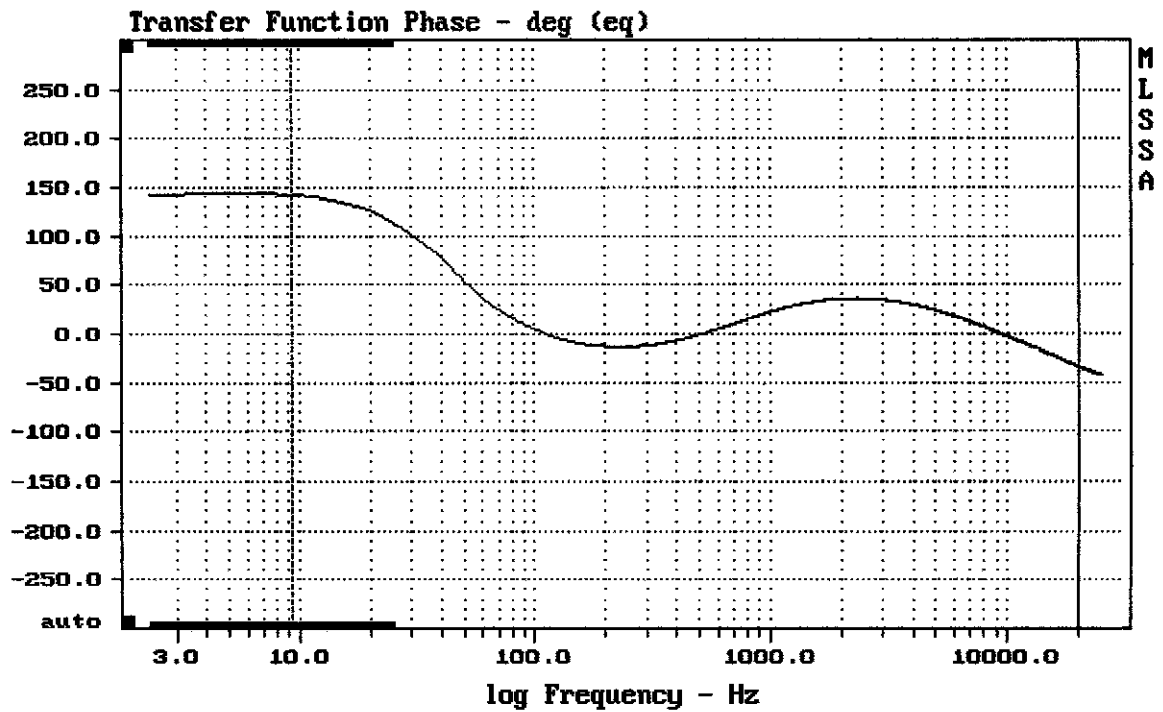

CURSOR: y = 6.58126 x = 25001.3009 (10855)

HZ SC300X

MLSSA: Frequency Domain

CURSOR: y = 0.00240427 x = 58.5385 (4418)

HZ SC300X

mean: -0.8727, rms: 22.68, std: 22.66, max: 142.9, min: -34.14

HZ SC300X

MLSSA: Frequency Domain

mean: 7.81, rms: 8.06, std: 1.92, max: 9.29, min: -17.04

HZ SC300X