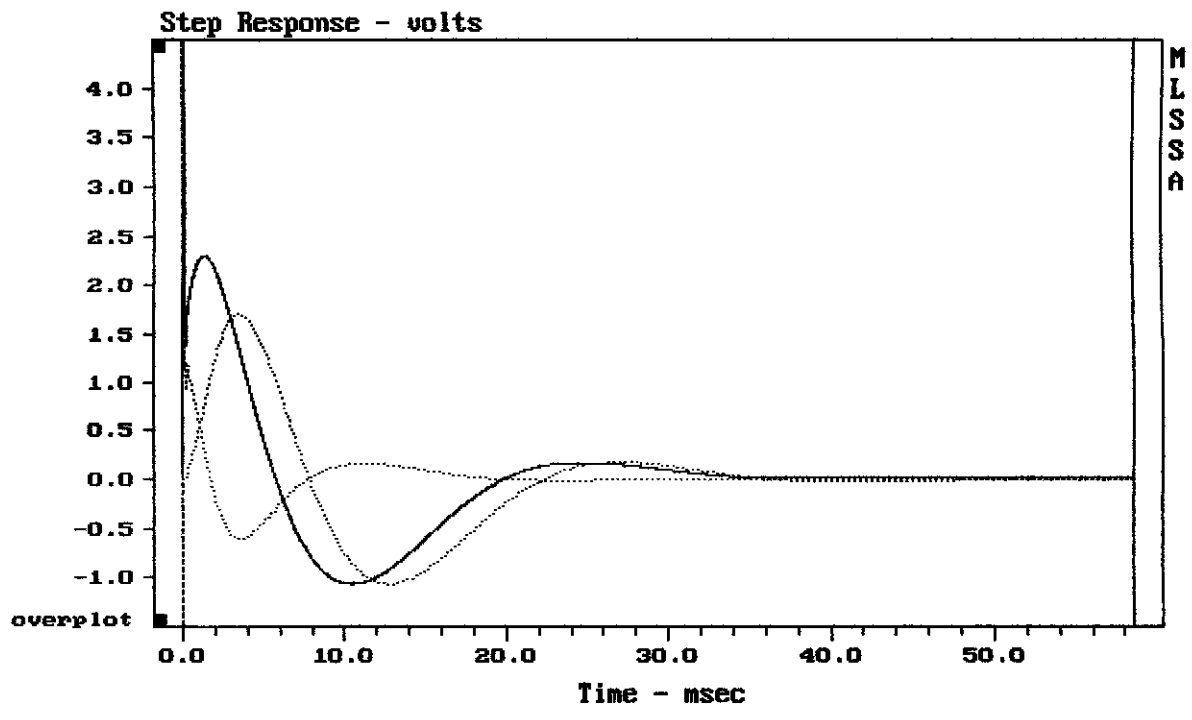

CURSOR: y = 6.58126 x = 25001.3009 (10855)

HZ SC300X

MLSSA: Frequency Domain

CURSOR: y = 0.00240427 x = 58.5385 (4418)

HZ SC300X

mean: -0.8727, rms: 22.68, std: 22.66, max: 142.9, min: -34.14

HZ SC300X

MLSSA: Frequency Domain

mean: 7.81, rms: 8.06, std: 1.92, max: 9.29, min: -17.04

HZ SC300X