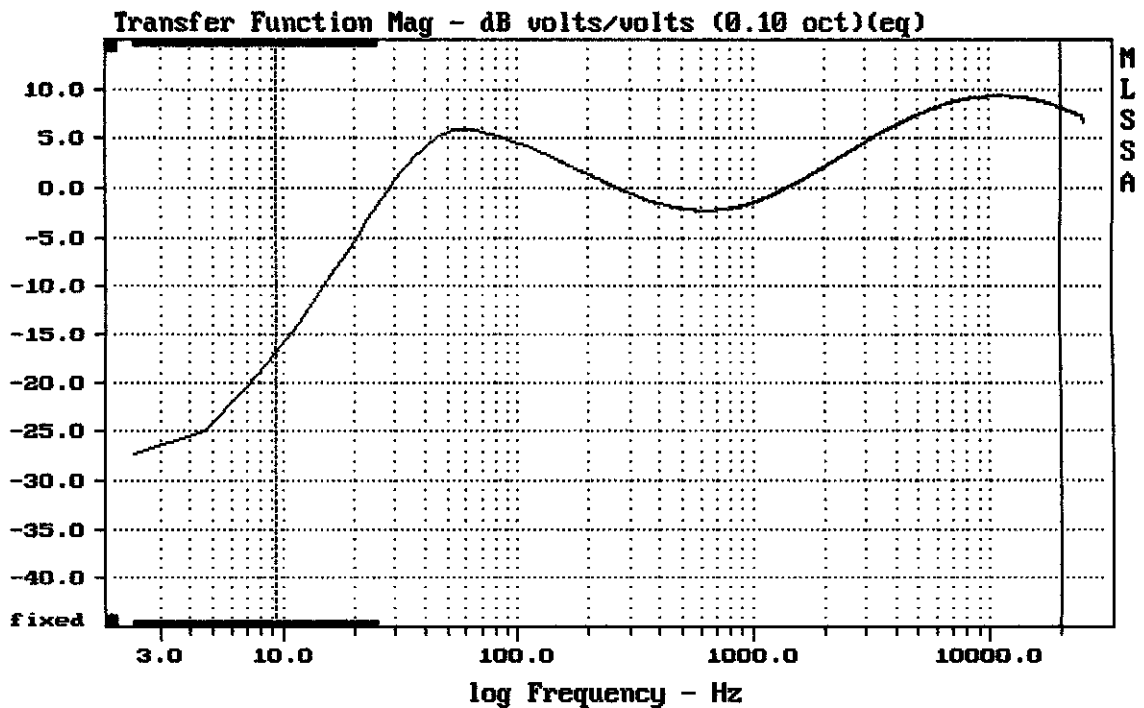

CURSOR: y = 6.58126 x = 25001.3009 (10855)

HZ SC300X

MLSSA: Frequency Domain

CURSOR: y = 0.00240427 x = 58.5385 (4418)

HZ SC300X

mean: -0.8727, rms: 22.68, std: 22.66, max: 142.9, min: -34.14

HZ SC300X

MLSSA: Frequency Domain

mean: 7.81, rms: 8.06, std: 1.92, max: 9.29, min: -17.04

HZ SC300X