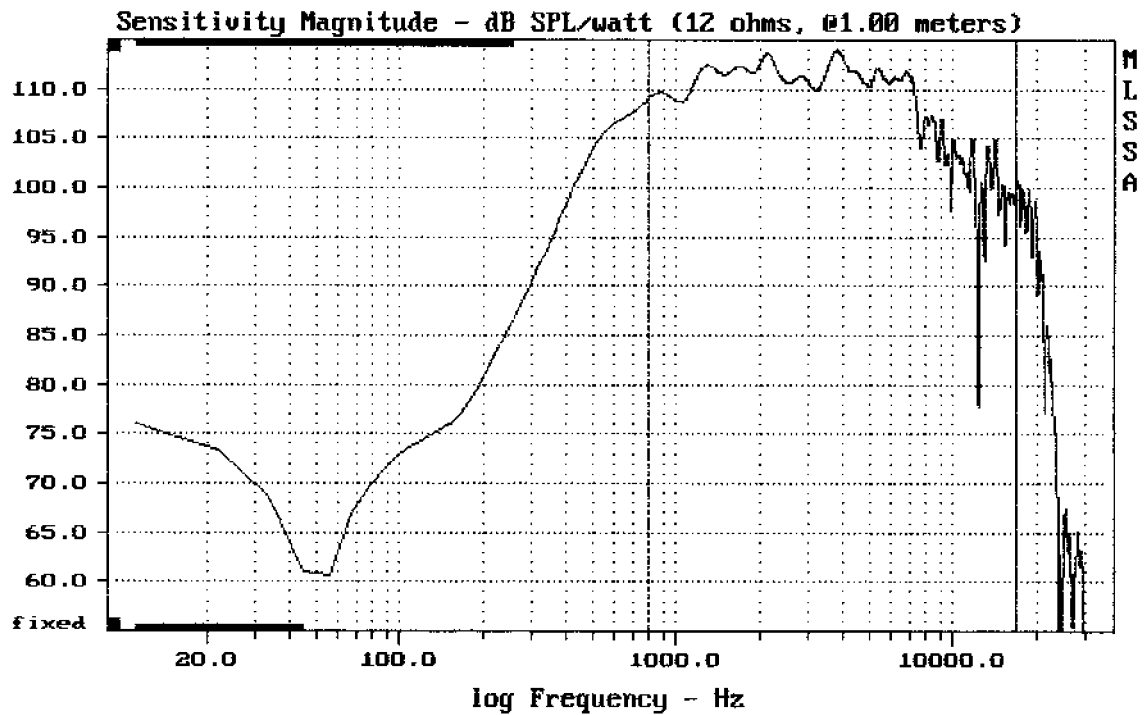

---

Level (799:17001 Hz) = 110.20 dB SPL/watt (12 ohms, @1.00 meters)

---

JBL2445 + 2446 MEMBR. +ME60

MLSSA: Frequency Domain

---

Level (799:17001 Hz) = 110.30 dB SPL/watt (12 ohms, @1.00 meters)

---