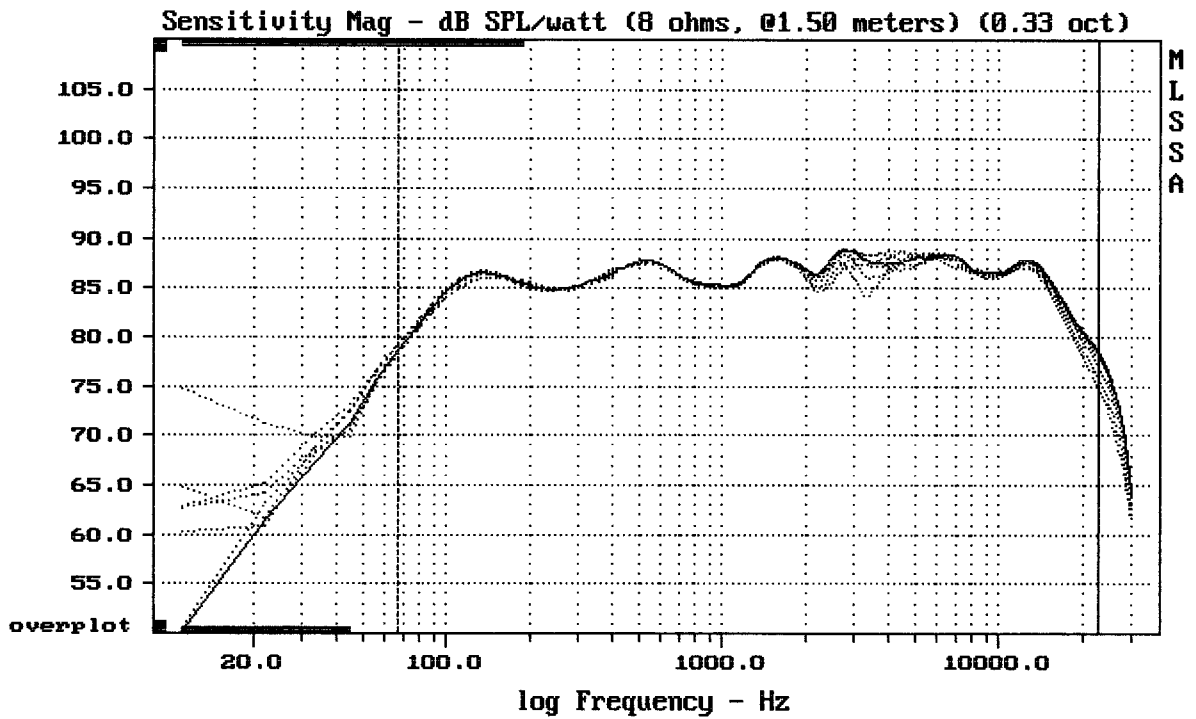

MLSSA: Frequency Domain

---

Overlay Compare: dev= +19/-9.1, std= 7.1, avg= -19

---

MACKIE MR8

mean: 85.91, rms: 86.28, std: 2.24, max: 90.35, min: 78.16

MACKIE MR8

MLSSA: Frequency Domain

mean: 85.03, rms: 85.54, std: 2.62, max: 88.46, min: 74.79

MACKIE MR8