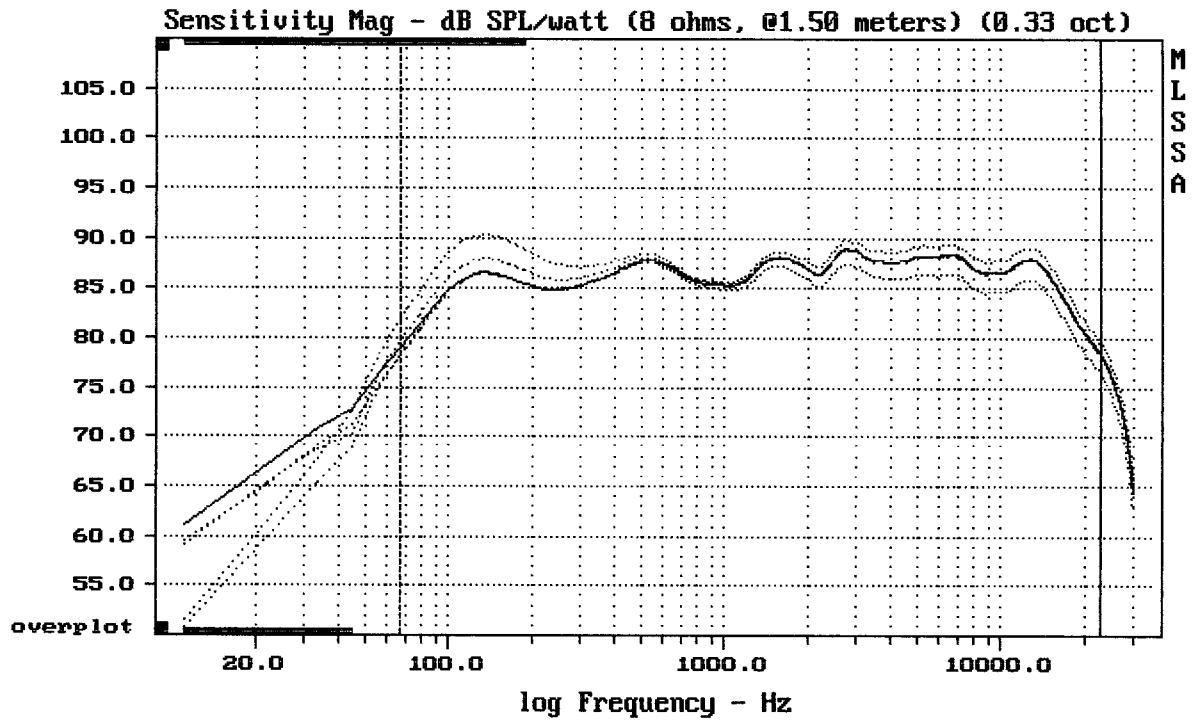

-84.52 dB, 3507 Hz (79), 2.640 msec (25)

DTTO

Level (67:23005 Hz) = 86.51 dB SPL/watt (8 ohms, @1.50 meters) (0.33 oct)

MACKIE MR8

---

mean: -514, rms: 518.5, std: 68.01, max: -270, min: -596.3

---

MACKIE MR8

MLSSA: Frequency Domain

---

Overlay Compare: dev= +19/-9.1, std= 7.1, avg= -19

---

MACKIE MR8

mean: 85.91, rms: 86.28, std: 2.24, max: 90.35, min: 78.16

MACKIE MR8

MLSSA: Frequency Domain

mean: 85.03, rms: 85.54, std: 2.62, max: 88.46, min: 74.79

MACKIE MR8