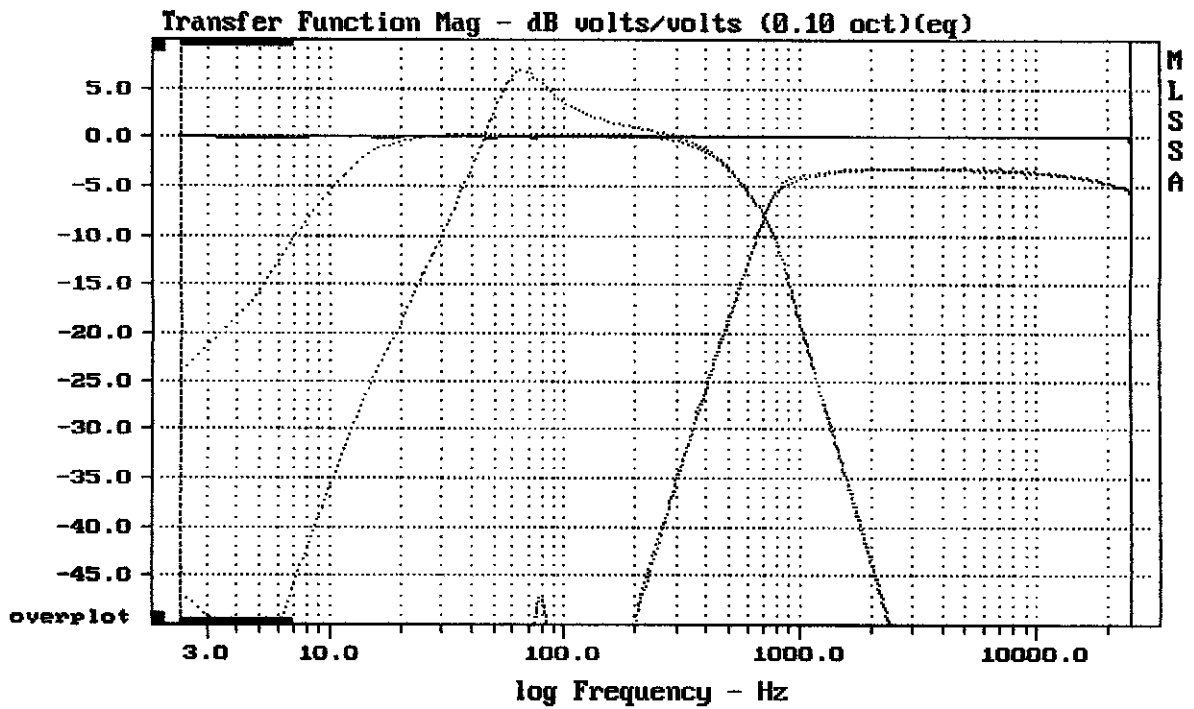

CURSOR: y = -5.79845 x = 25001.3809 (10855)

MARTIN AUDIO WX3A NO:295

MLSSA: Frequency Domain

CURSOR: y = -5.9317 x = 25001.3809 (10855)

MARTIN AUDIO WX3 NO:1253