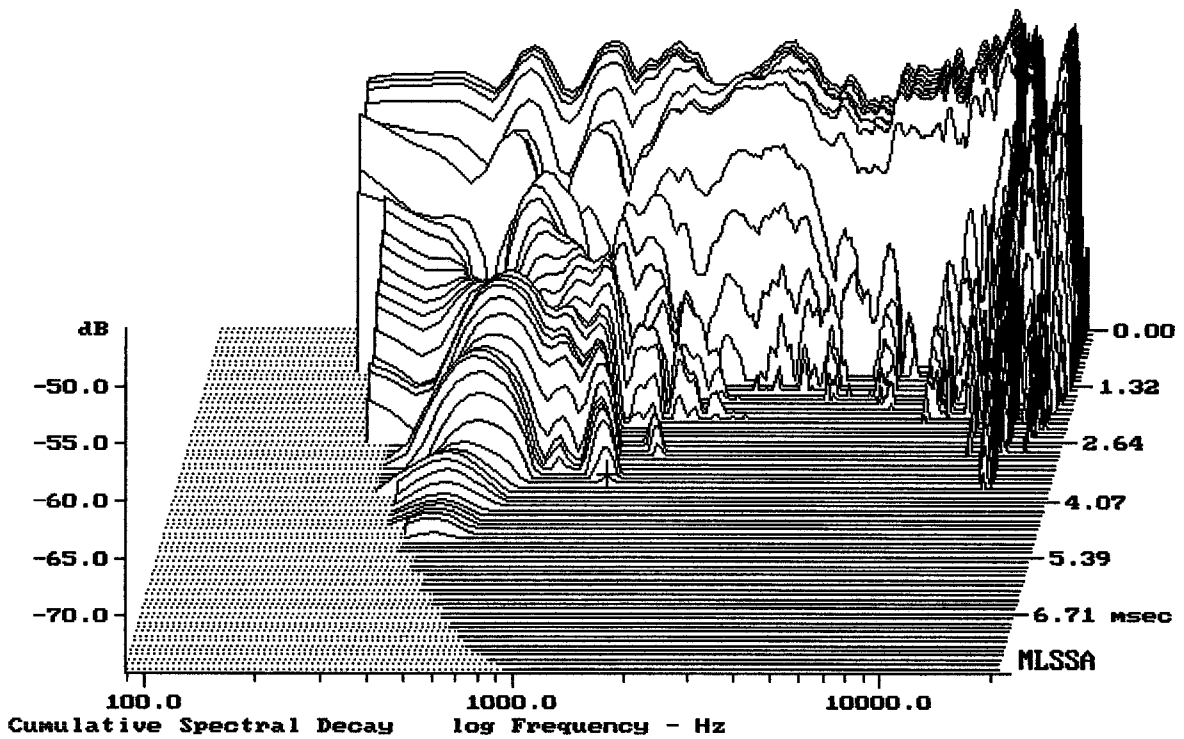

### Schéma výhybky:

CURSOR: dy = -25.7092 x = 30007.1014 (2704)

MB15H401 + DE75 + C8045

MLSSA: Frequency Domain

Level (78:20500 Hz) = 98.63 dB SPL/watt (8 ohms, @1.75 meters) (0.33 oct)

MB15H401 + DE75 + C8045

Overlay Compare: dev= +28/-11, std= 8.5, avg= -30

MB15H401 + DE75 + C8045

MLSSA: Frequency Domain

-74.28 dB, 1287 Hz (29), 3.630 msec (34)

---

mean: -0.0002237, rms: 0.001239, std: 0.001218, max: 0.007151, min: -0.002217