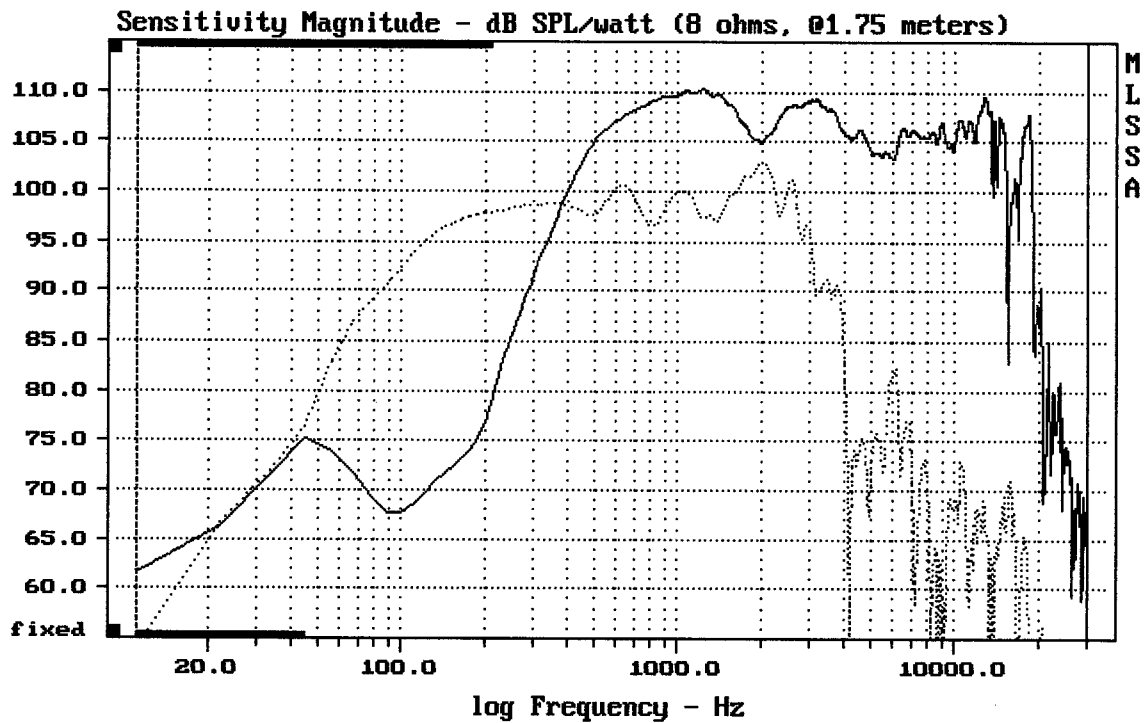

### Schéma výhybky:

CURSOR: dy = -25.7092 x = 30007.1014 (2704)

MB15H401 + DE75 + C8045

MLSSA: Frequency Domain

Level (78:20500 Hz) = 98.63 dB SPL/watt (8 ohms, @1.75 meters) (0.33 oct)

MB15H401 + DE75 + C8045

Overlay Compare: dev= +28/-11, std= 8.5, avg= -30

MB15H401 + DE75 + C8045

MLSSA: Frequency Domain

-74.28 dB, 1287 Hz (29), 3.630 msec (34)

---

mean: -0.0002237, rms: 0.001239, std: 0.001218, max: 0.007151, min: -0.002217