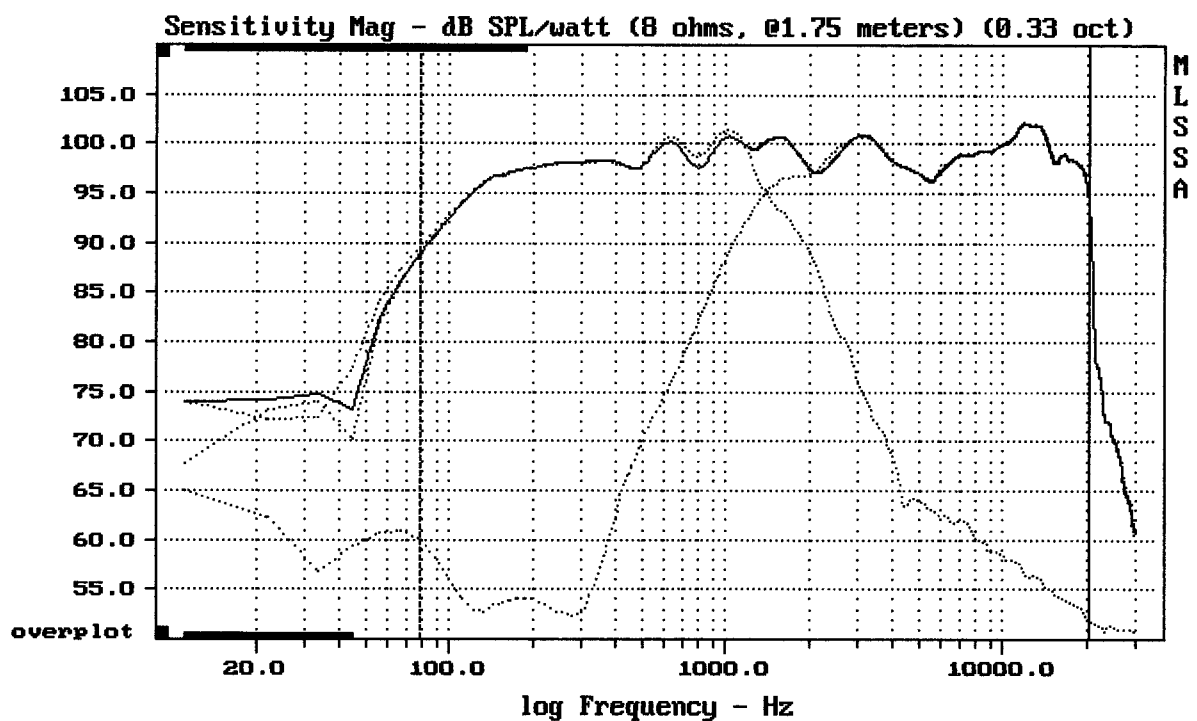

### Schéma výhybky:

CURSOR: dy = -25.7092 x = 30007.1014 (2704)

MB15H401 + DE75 + C8045

MLSSA: Frequency Domain

Level (78:20500 Hz) = 98.63 dB SPL/watt (8 ohms, @1.75 meters) (0.33 oct)

MB15H401 + DE75 + C8045

Overlay Compare: dev= +28/-11, std= 8.5, avg= -30

MB15H401 + DE75 + C8045

MLSSA: Frequency Domain

-74.28 dB, 1287 Hz (29), 3.630 msec (34)

---

mean: -0.0002237, rms: 0.001239, std: 0.001218, max: 0.007151, min: -0.002217

---

MB15H401 + DE75 + C8045

MLSSA: Time Domain

---

mean: -239.4, rms: 240.6, std: 23.38, max: -174.3, min: -279.3

---

MB15H401 + DE75 + C8045

---