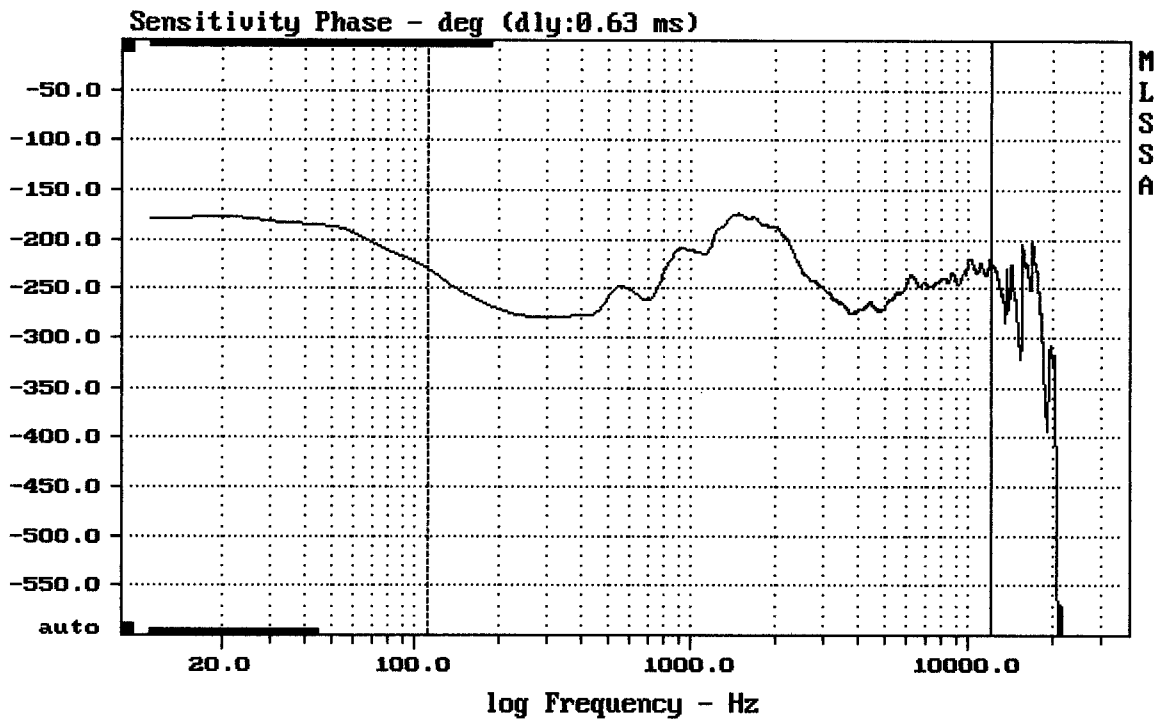

Overlay Compare: dev= +28/-11, std= 8.5, avg= -30

MB15H401 + DE75 + C8045

MLSSA: Frequency Domain

-74.28 dB, 1287 Hz (29), 3.630 msec (34)

---

mean: -0.0002237, rms: 0.001239, std: 0.001218, max: 0.007151, min: -0.002217

---

MB15H401 + DE75 + C8045

MLSSA: Time Domain

---

mean: -239.4, rms: 240.6, std: 23.38, max: -174.3, min: -279.3

---

MB15H401 + DE75 + C8045

---