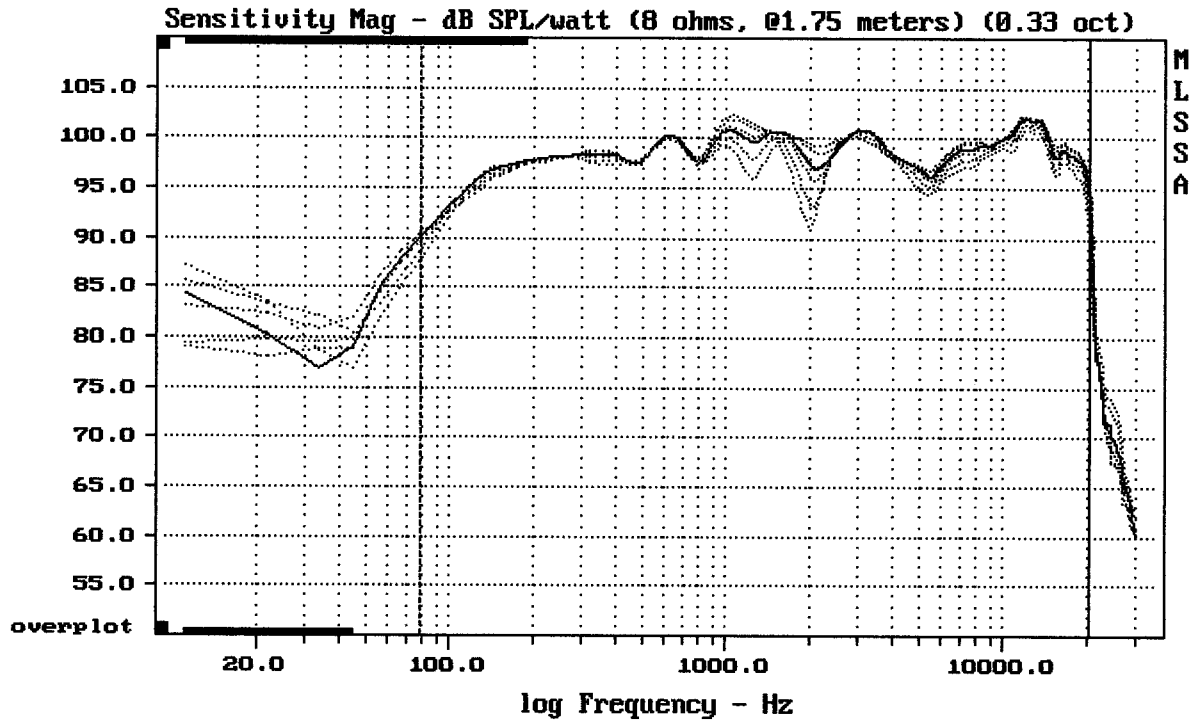

---

MB15H401 + DE75 + C8045

MLSSA: Time Domain

---

mean: -239.4, rms: 240.6, std: 23.38, max: -174.3, min: -279.3

---

MB15H401 + DE75 + C8045

---

mean: 97.94, rms: 98.19, std: 1.91, max: 102.35, min: 88.60

---

MB15H401 + DE75 + C8045

MLSSA: Frequency Domain

---

Level (78:19309 Hz) = 98.75 dB SPL/watt (8 ohms, @1.75 meters)

---

MB15H401 + DE75 + C8045