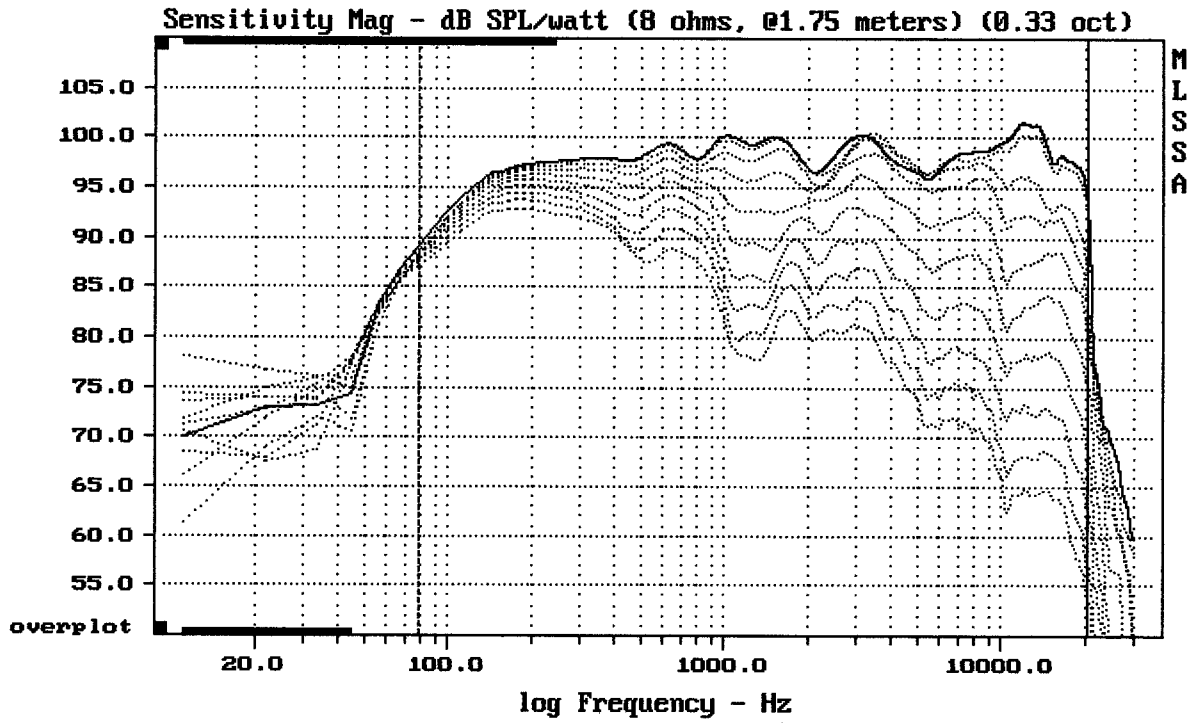

### Schéma výhybky:

CURSOR: dy = -25.7092 x = 30007.1014 (2704)

MB15H401 + DE75 + C8045

MLSSA: Frequency Domain

Level (78:20500 Hz) = 98.63 dB SPL/watt (8 ohms, @1.75 meters) (0.33 oct)

MB15H401 + DE75 + C8045

Overlay Compare: dev= +28/-11, std= 8.5, avg= -30

MB15H401 + DE75 + C8045

MLSSA: Frequency Domain

-74.28 dB, 1287 Hz (29), 3.630 msec (34)

---

mean: -0.0002237, rms: 0.001239, std: 0.001218, max: 0.007151, min: -0.002217

---

MB15H401 + DE75 + C8045

MLSSA: Time Domain

---

mean: -239.4, rms: 240.6, std: 23.38, max: -174.3, min: -279.3

---

MB15H401 + DE75 + C8045

---