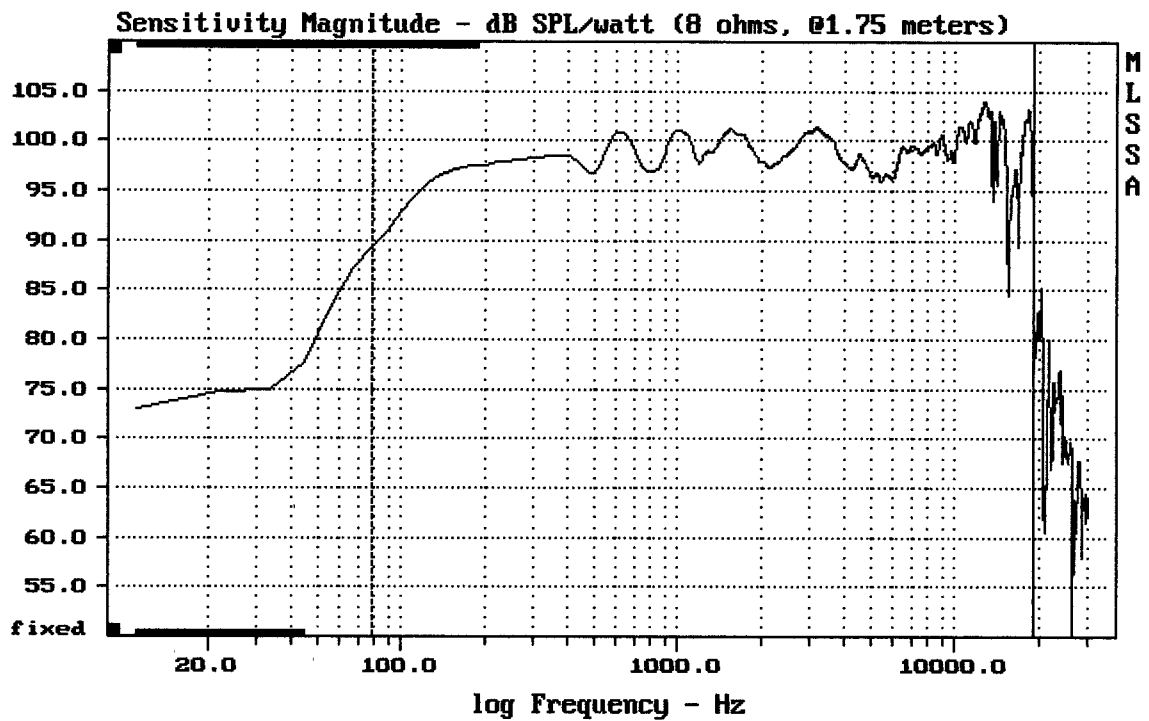

---

MB15H401 + DE75 + C8045

MLSSA: Time Domain

---

mean: -239.4, rms: 240.6, std: 23.38, max: -174.3, min: -279.3

---

MB15H401 + DE75 + C8045

---

mean: 97.94, rms: 98.19, std: 1.91, max: 102.35, min: 88.60

---

MB15H401 + DE75 + C8045

MLSSA: Frequency Domain

---

Level (78:19309 Hz) = 98.75 dB SPL/watt (8 ohms, @1.75 meters)

---

MB15H401 + DE75 + C8045