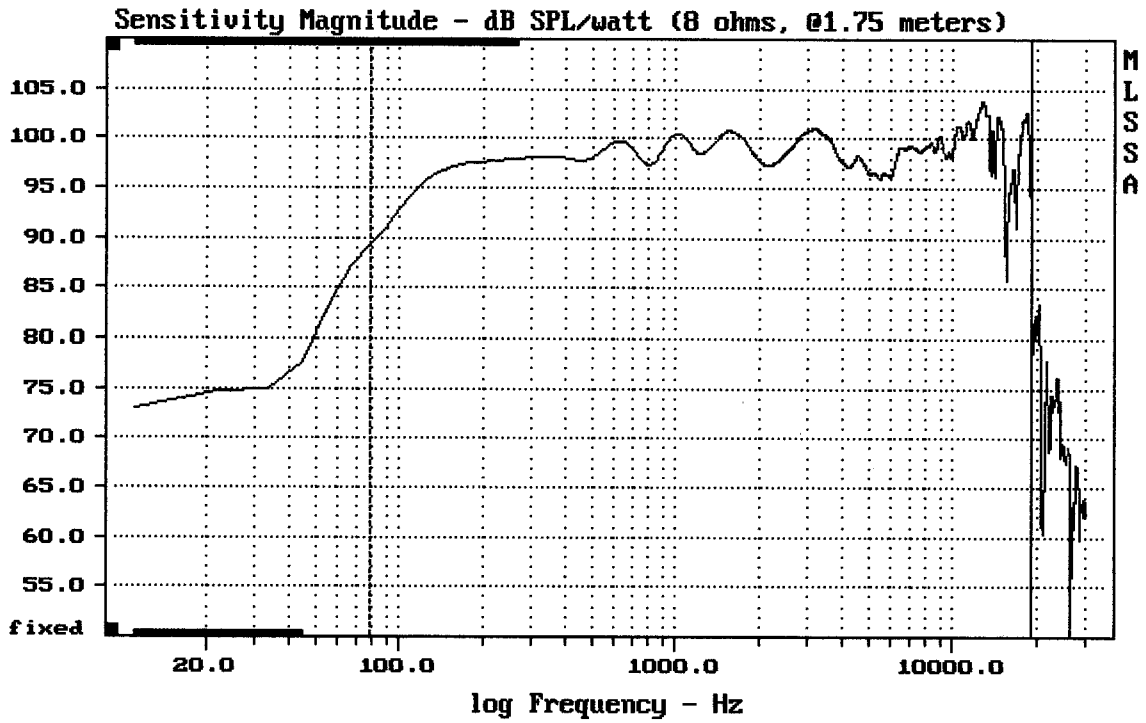

mean: 97.94, rms: 98.19, std: 1.91, max: 102.35, min: 88.60

---

MB15H401 + DE75 + C8045

MLSSA: Frequency Domain

---

Level (78:19309 Hz) = 98.75 dB SPL/watt (8 ohms, @1.75 meters)

---

MB15H401 + DE75 + C8045