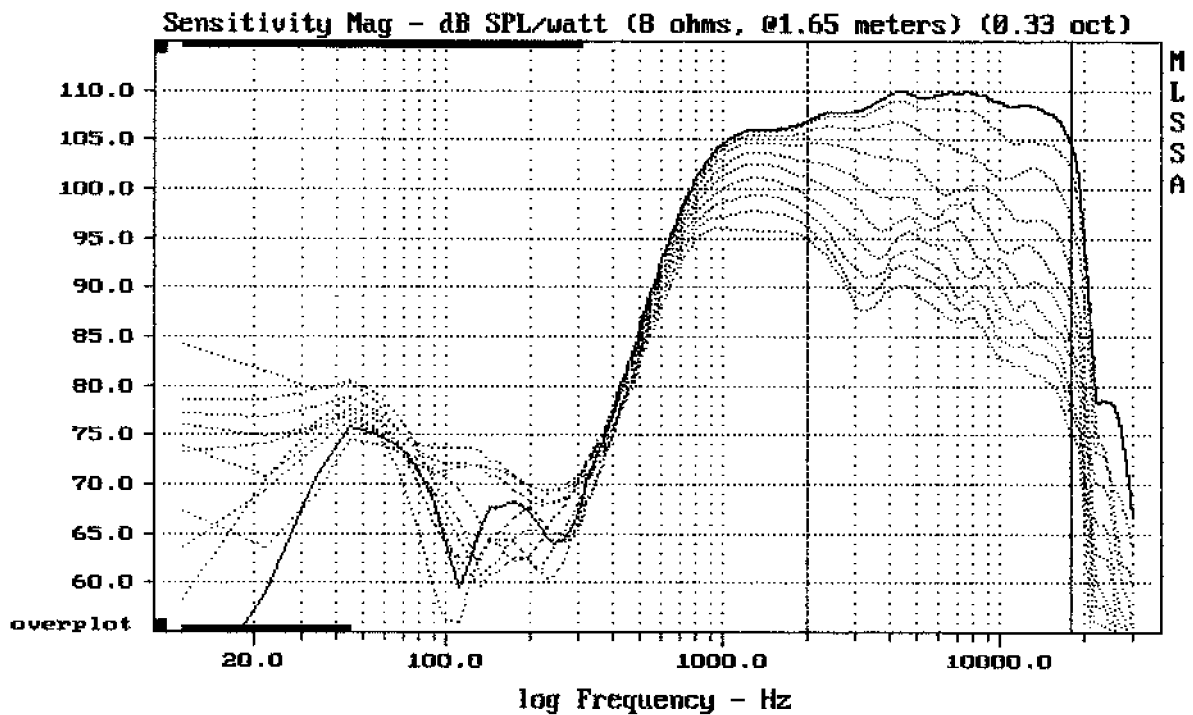

Level (1998:18000 Hz) = 108.84 dB SPL/watt (8 ohms, @1.65 meters)

ME45 + DE25

MLSSA: Frequency Domain

-61.33 dB, 5149 Hz (116), 1.100 msec (11)

Overlay Compare: dev= +11/-9.1, std= 6.3, avg= -24

ME45 + DE25

MLSSA: Frequency Domain

Overlay Compare: dev= +12/-4.9, std= 3.6, avg= -24

ME45 + DE25