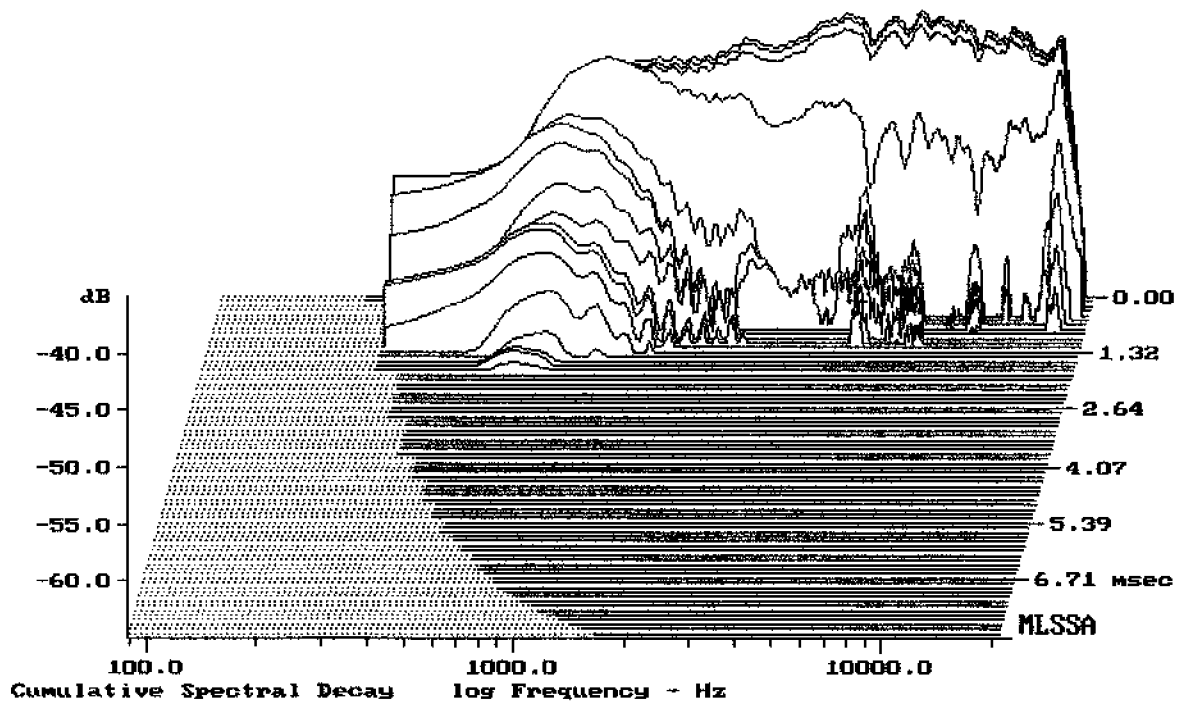

Level (1998:18000 Hz) = 108.84 dB SPL/watt (8 ohms, @1.65 meters)

ME45 + DE25

MLSSA: Frequency Domain

-61.33 dB, 5149 Hz (116), 1.100 msec (11)

Overlay Compare: dev= +11/-9.1, std= 6.3, avg= -24

ME45 + DE25

MLSSA: Frequency Domain

Overlay Compare: dev= +12/-4.9, std= 3.6, avg= -24

ME45 + DE25