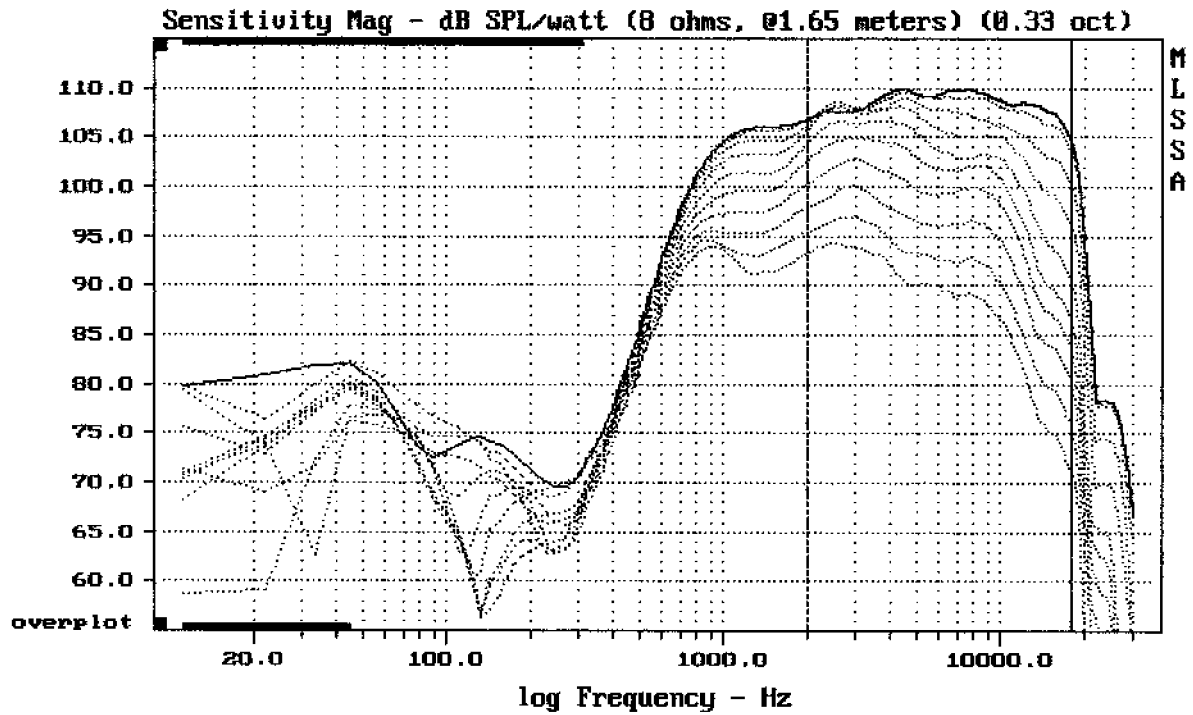

Level (1998:18000 Hz) = 108.84 dB SPL/watt (8 ohms, @1.65 meters)

ME45 + DE25

MLSSA: Frequency Domain

-61.33 dB, 5149 Hz (116), 1.100 msec (11)

Overlay Compare: dev= +11/-9.1, std= 6.3, avg= -24

ME45 + DE25

MLSSA: Frequency Domain

Overlay Compare: dev= +12/-4.9, std= 3.6, avg= -24

ME45 + DE25