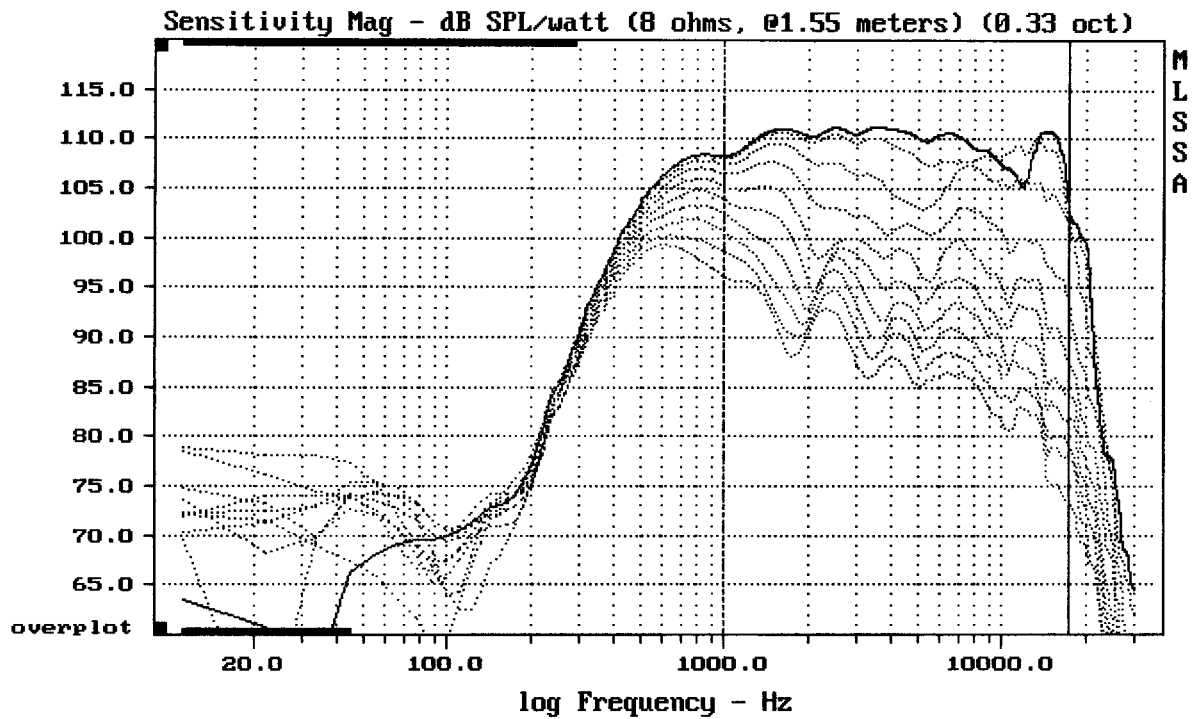

Level (999:17500 Hz) = 110.15 dB SPL/watt (8 ohms, @1.55 meters)

ME60 + DE750

MLSSA: Frequency Domain

-55.91 dB, 2397 Hz (54), 1.320 msec (13)

---

Overlay Compare: dev= +12/-9.4, std= 5.7, avg= -24

---

ME60 + DE750

MLSSA: Frequency Domain

---

Overlay Compare: dev= +14/-9.8, std= 4.9, avg= -26

---

ME60 + DE750