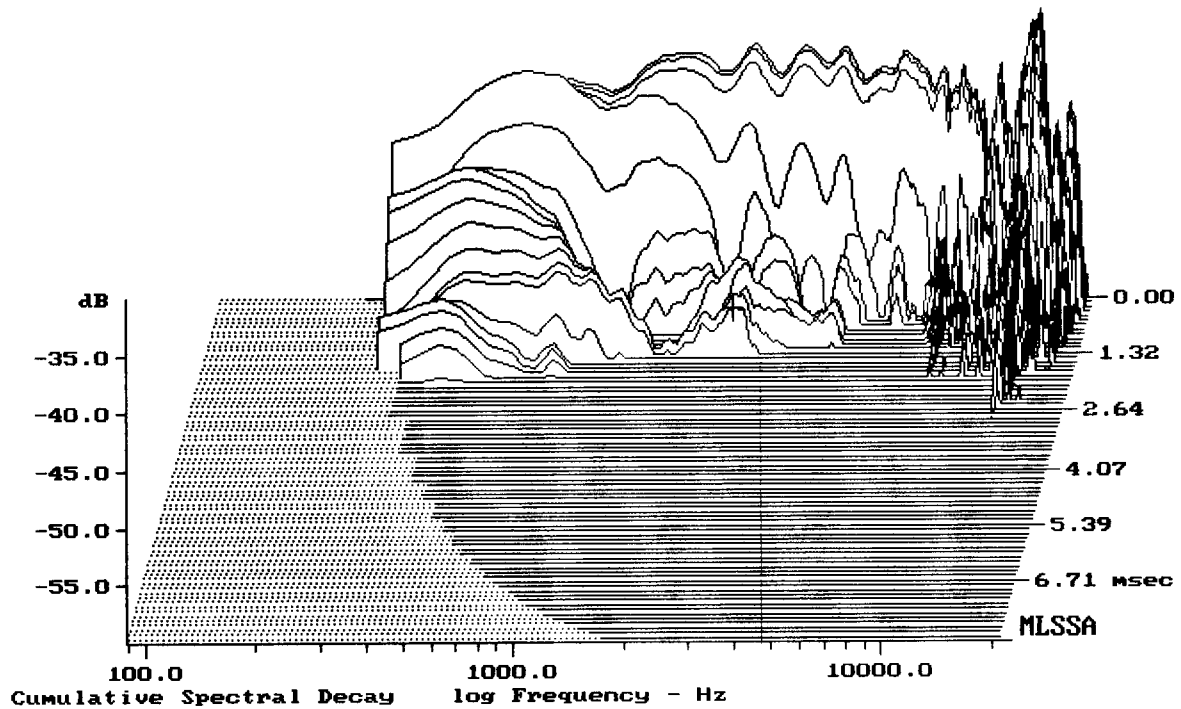

Level (999:17500 Hz) = 110.15 dB SPL/watt (8 ohms, @1.55 meters)

ME60 + DE750

MLSSA: Frequency Domain

-55.91 dB, 2397 Hz (54), 1.320 msec (13)

---

Overlay Compare: dev= +12/-9.4, std= 5.7, avg= -24

---

ME60 + DE750

MLSSA: Frequency Domain

---

Overlay Compare: dev= +14/-9.8, std= 4.9, avg= -26

---

ME60 + DE750