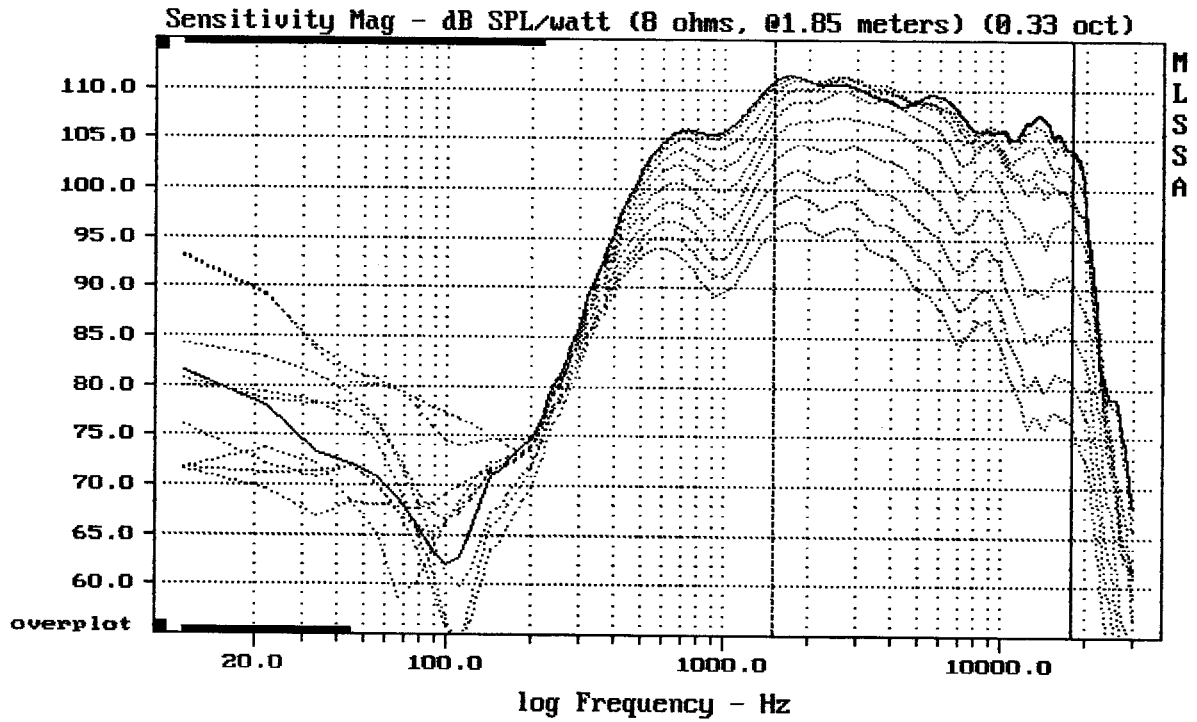

Level (1498:18000 Hz) = 108.99 dB SPL/watt (8 ohms, @1.85 meters)

ME75+DE750

MLSSA: Frequency Domain

-64.27 dB, 1687 Hz (38), 1.430 msec (14)

---

Overlay Compare: dev= +8.9/-7.9, std= 5.4, avg= -23

---

ME75+DE750

MLSSA: Frequency Domain

---

Overlay Compare: dev= +8.2/-5.3, std= 2.5, avg= -25

---

ME75+DE750