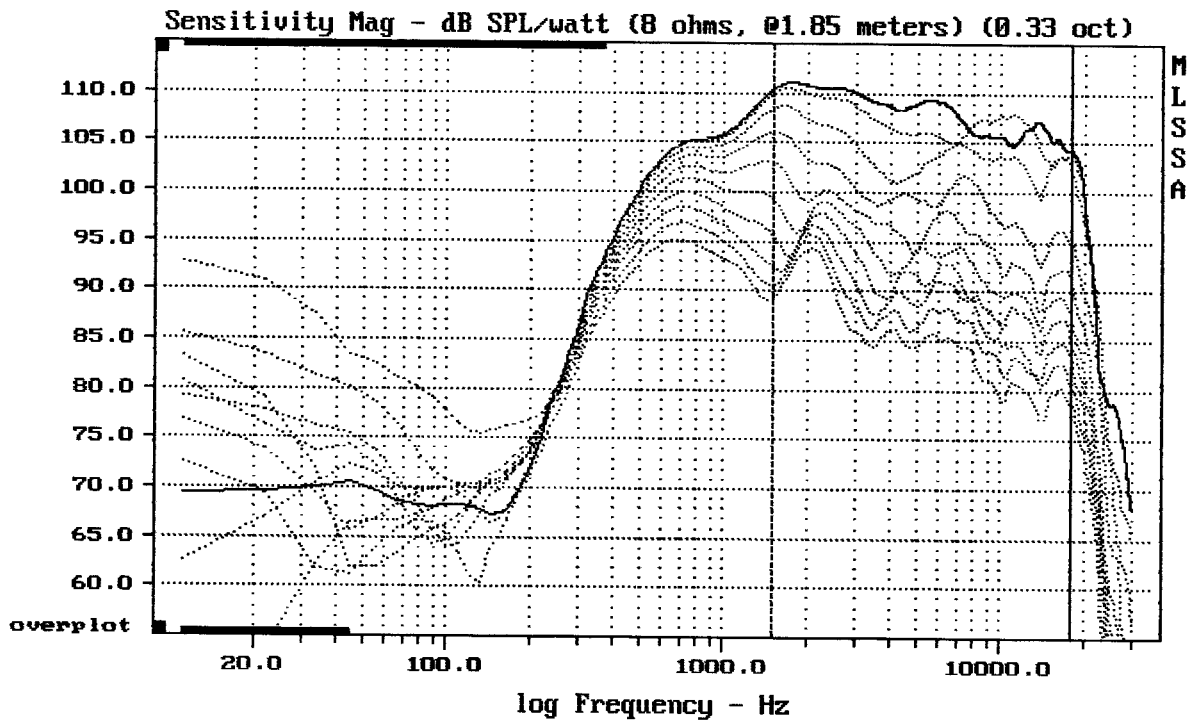

Level (1498:18000 Hz) = 108.99 dB SPL/watt (8 ohms, @1.85 meters)

ME75+DE750

MLSSA: Frequency Domain

-64.27 dB, 1687 Hz (38), 1.430 msec (14)

---

Overlay Compare: dev= +8.9/-7.9, std= 5.4, avg= -23

---

ME75+DE750

MLSSA: Frequency Domain

---

Overlay Compare: dev= +8.2/-5.3, std= 2.5, avg= -25

---

ME75+DE750