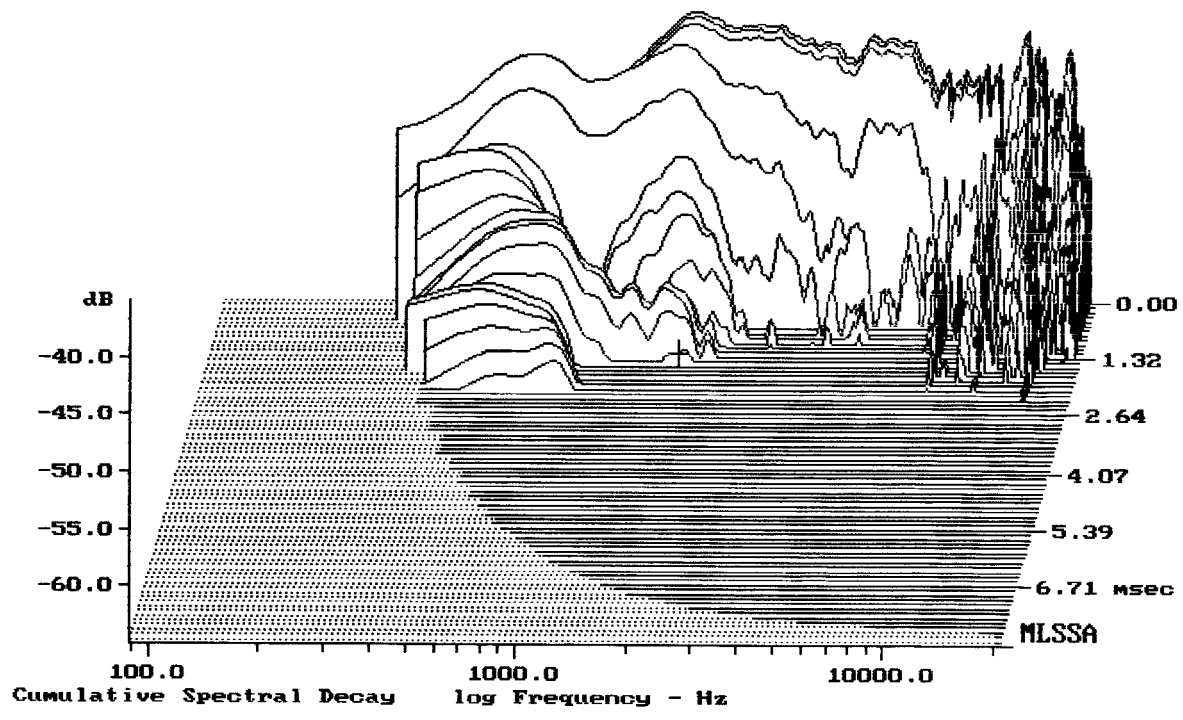

Level (1498:18000 Hz) = 108.99 dB SPL/watt (8 ohms, @1.85 meters)

ME75+DE750

MLSSA: Frequency Domain

-64.27 dB, 1687 Hz (38), 1.430 msec (14)

---

Overlay Compare: dev= +8.9/-7.9, std= 5.4, avg= -23

---

ME75+DE750

MLSSA: Frequency Domain

---

Overlay Compare: dev= +8.2/-5.3, std= 2.5, avg= -25

---

ME75+DE750