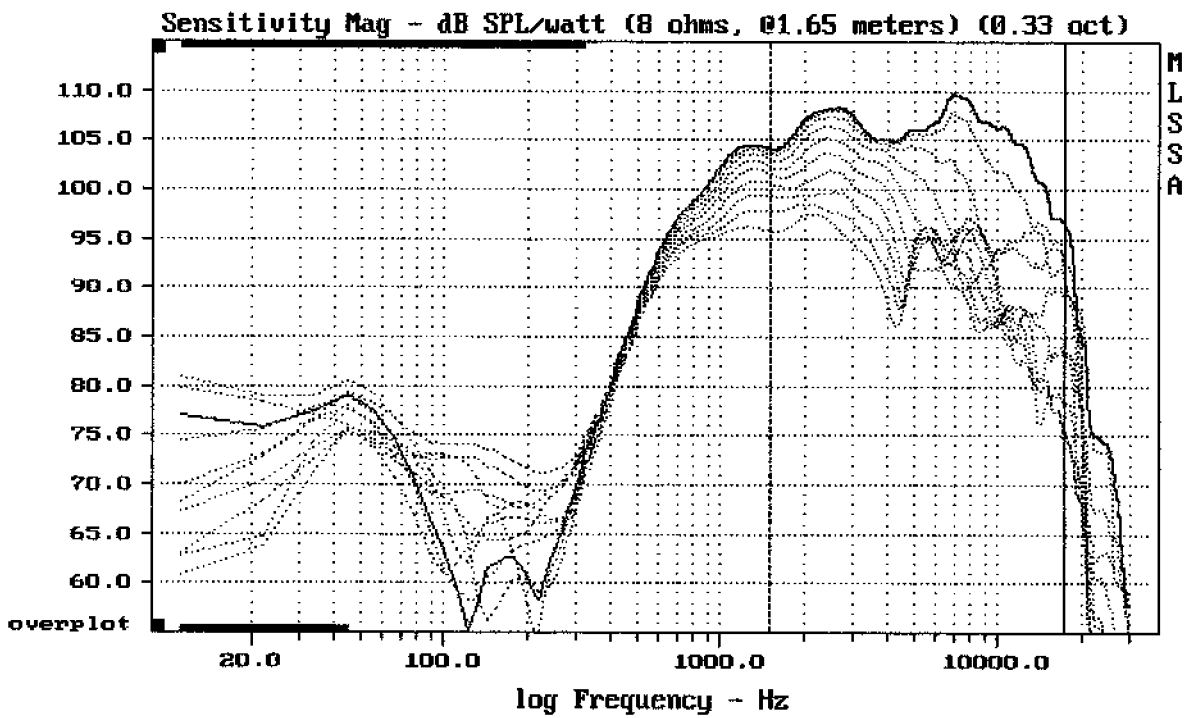

Level (1509:17500 Hz) = 106.50 dB SPL/watt (8 ohms, @1.65 meters)

HC23-25 + DE25

MLSSA: Frequency Domain

-63.81 dB, 2397 Hz (54), 1.430 msec (14)

Overlay Compare: dev= +5/-5.1, std= 2.4, avg= -15

HC23-25 + DE25

MLSSA: Frequency Domain

Overlay Compare: dev= +9.8/-4.3, std= 3.8, avg= -18

HC23-25 + DE25