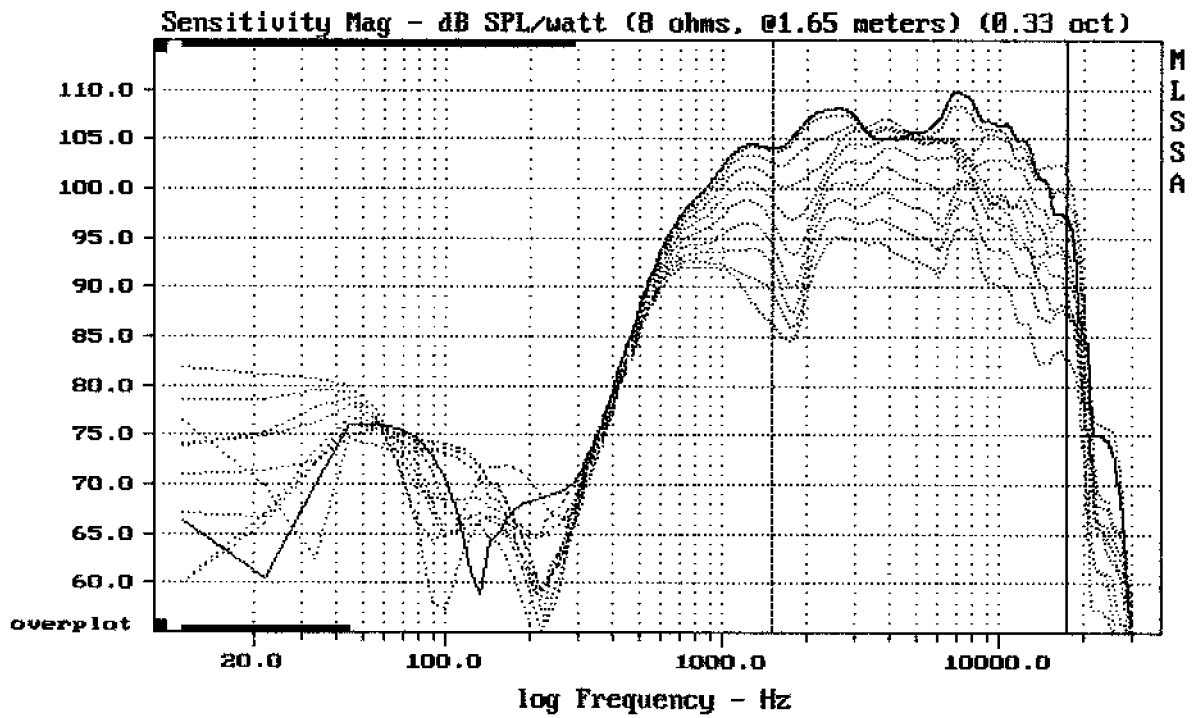

Level (1509:17500 Hz) = 106.50 dB SPL/watt (8 ohms, @1.65 meters)

HC23-25 + DE25

MLSSA: Frequency Domain

-63.81 dB, 2397 Hz (54), 1.430 msec (14)

Overlay Compare: dev= +5/-5.1, std= 2.4, avg= -15

HC23-25 + DE25

MLSSA: Frequency Domain

Overlay Compare: dev= +9.8/-4.3, std= 3.8, avg= -18

HC23-25 + DE25