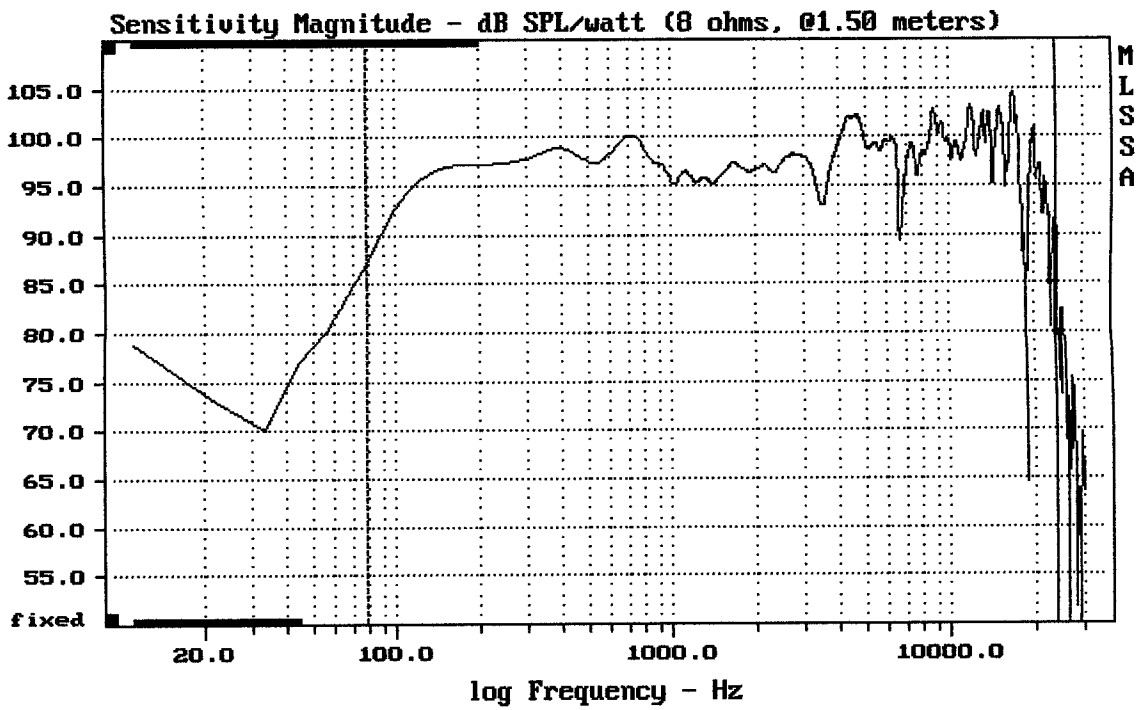

Reprobox DAN acoustic Taurus 122 K

Eshop link:

<http://eshop.prodance.cz/DetailPage.asp?DPG=94661>

mean: 20.97, rms: 24.93, std: 13.49, max: 56.16, min: 5.606

TAURUS 122K

MLSSA: Frequency Domain

Level (78:24003 Hz) = 97.96 dB SPL/watt (8 ohms, @1.50 meters)

TAURUS 122K

mean: -0.0003202, rms: 0.001434, std: 0.001398, max: 0.00722, min: -0.002464

TAURUS 122K

MLSSA: Time Domain

-73.43 dB, 1021 Hz (23), 4.730 msec (44)

mean: 55.98, rms: 65.04, std: 33.12, max: 137.8, min: -20.58

TAURUS 122K

MLSSA: Frequency Domain

mean: 0.4143, rms: 0.515, std: 0.3059, max: 3.589, min: -1.075

TAURUS 122K

Overlay Compare: dev= +19/-9.5, std= 5.9, avg= -22

TAURUS 122K

MLSSA: Frequency Domain

Overlay Compare: dev= +5.1/-8.4, std= 2.8, avg= -3