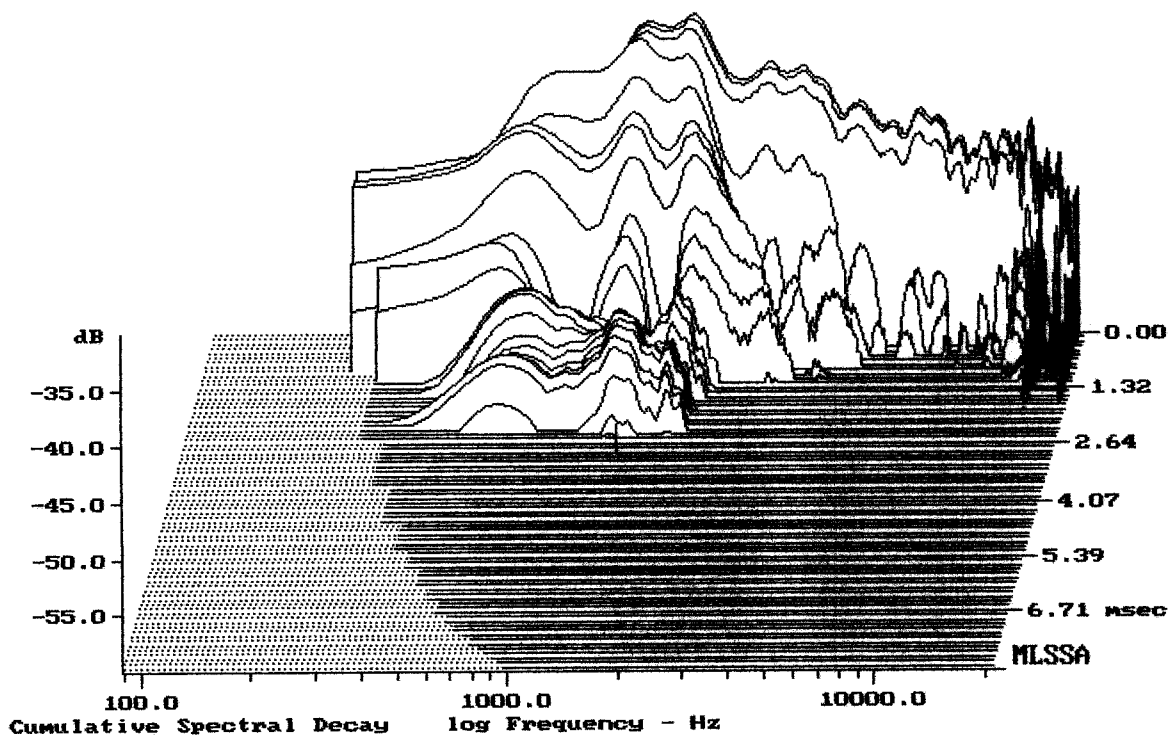

Level (799:22017 Hz) = 108.91 dB SPL/watt (8 ohms, @1.00 meters)

DE680TN

MLSSA: Frequency Domain

-60.00 dB, 1332 Hz (30), 2.530 msec (24)

DTTO

mean: 9.054, rms: 10.17, std: 4.636, max: 80.25, min: 5.715

DE680TN

MLSSA: Frequency Domain

mean: 8.864, rms: 9.164, std: 2.325, max: 35.11, min: 5.665

DE680TN + ME90

MLSSA: Frequency Domain

---

Level (799:22017 Hz) = 108.80 dB SPL/watt (8 ohms, @1.00 meters)

---

DE680TN + B8575