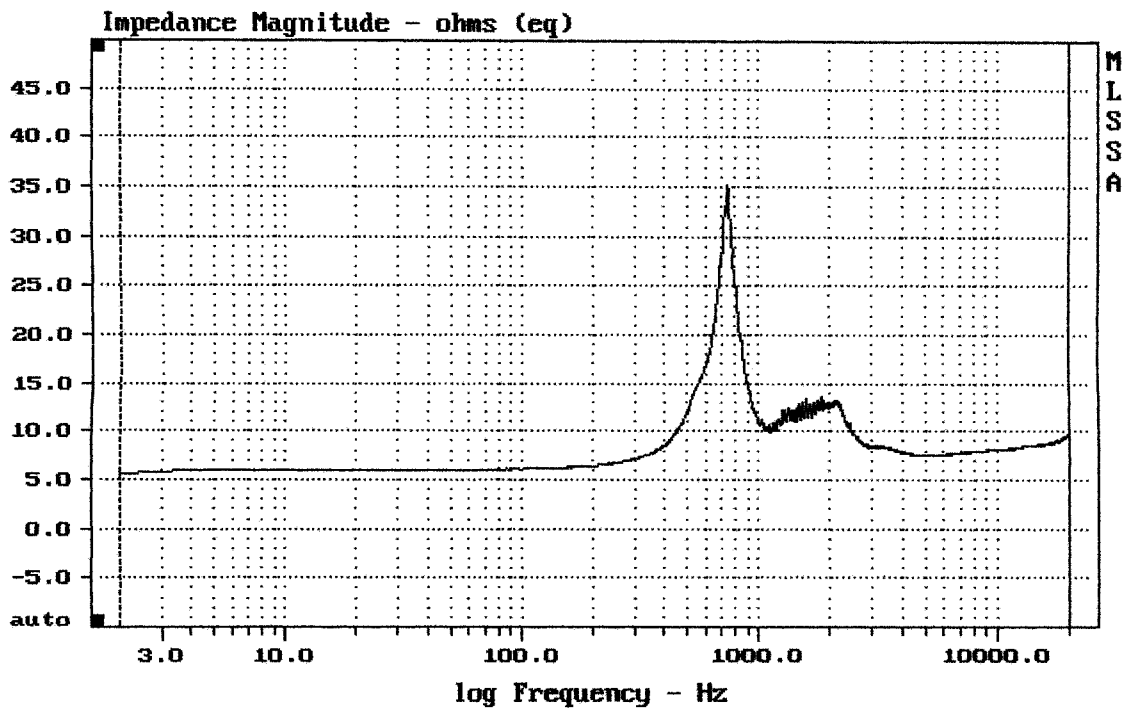

Level (799:22017 Hz) = 108.91 dB SPL/watt (8 ohms, @1.00 meters)

DE680TN

MLSSA: Frequency Domain

-60.00 dB, 1332 Hz (30), 2.530 msec (24)

DTTO

mean: 9.054, rms: 10.17, std: 4.636, max: 80.25, min: 5.715

DE680TN

MLSSA: Frequency Domain

mean: 8.864, rms: 9.164, std: 2.325, max: 35.11, min: 5.665

DE680TN + ME90

MLSSA: Frequency Domain

---

Level (799:22017 Hz) = 108.80 dB SPL/watt (8 ohms, @1.00 meters)

---

DE680TN + B8575