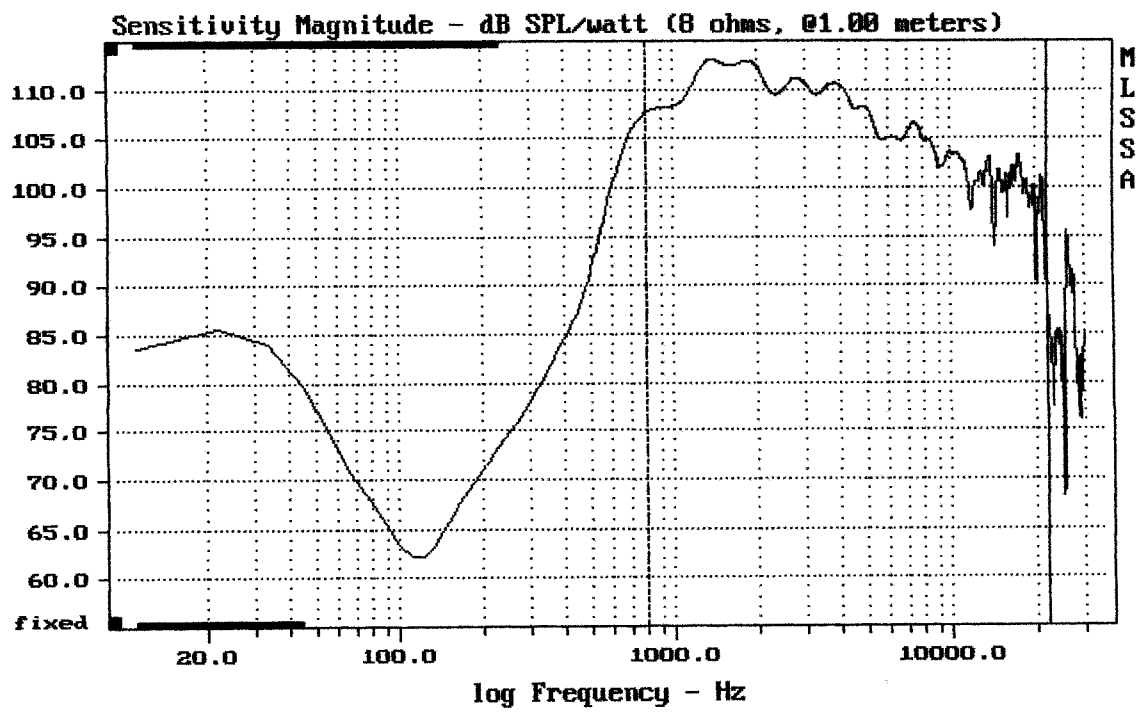

Level (799:22017 Hz) = 108.91 dB SPL/watt (8 ohms, @1.00 meters)

DE680TN

MLSSA: Frequency Domain

-60.00 dB, 1332 Hz (30), 2.530 msec (24)

DTTO

mean: 9.054, rms: 10.17, std: 4.636, max: 80.25, min: 5.715

DE680TN

MLSSA: Frequency Domain

mean: 8.864, rms: 9.164, std: 2.325, max: 35.11, min: 5.665

DE680TN + ME90

MLSSA: Frequency Domain

---

Level (799:22017 Hz) = 108.80 dB SPL/watt (8 ohms, @1.00 meters)

---

DE680TN + B8575