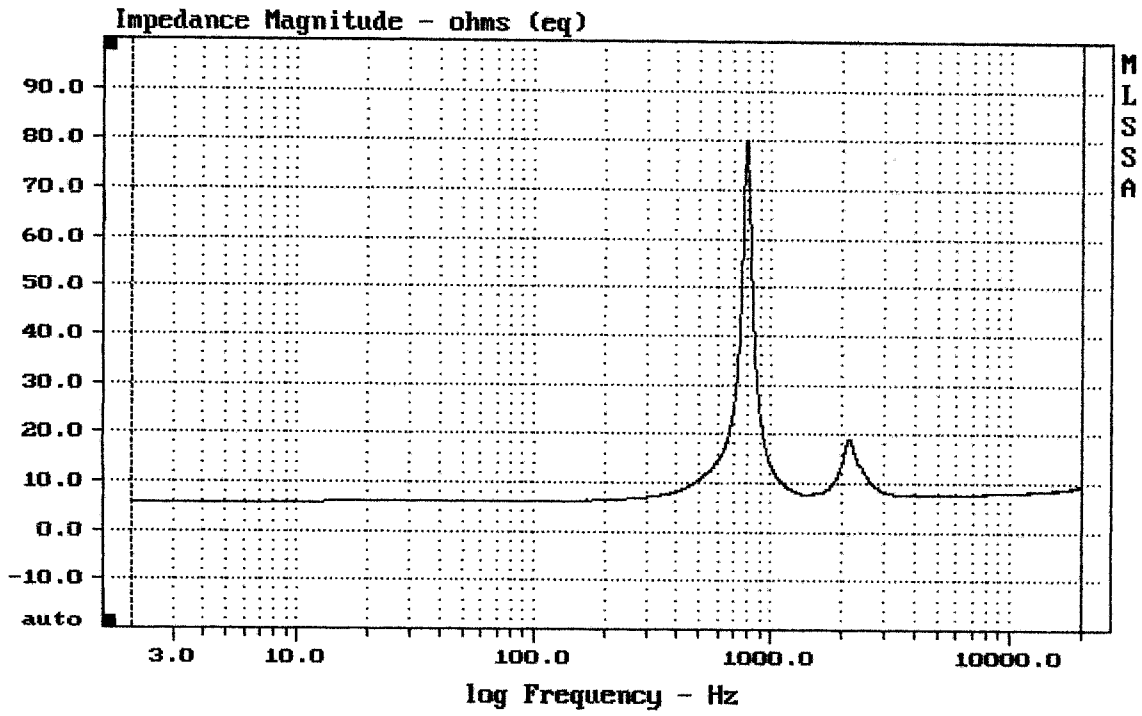

Level (799:22017 Hz) = 108.91 dB SPL/watt (8 ohms, @1.00 meters)

DE680TN

MLSSA: Frequency Domain

-60.00 dB, 1332 Hz (30), 2.530 msec (24)

DTTO

mean: 9.054, rms: 10.17, std: 4.636, max: 80.25, min: 5.715

DE680TN

MLSSA: Frequency Domain

mean: 8.864, rms: 9.164, std: 2.325, max: 35.11, min: 5.665

DE680TN + ME90

MLSSA: Frequency Domain

---

Level (799:22017 Hz) = 108.80 dB SPL/watt (8 ohms, @1.00 meters)

---

DE680TN + B8575