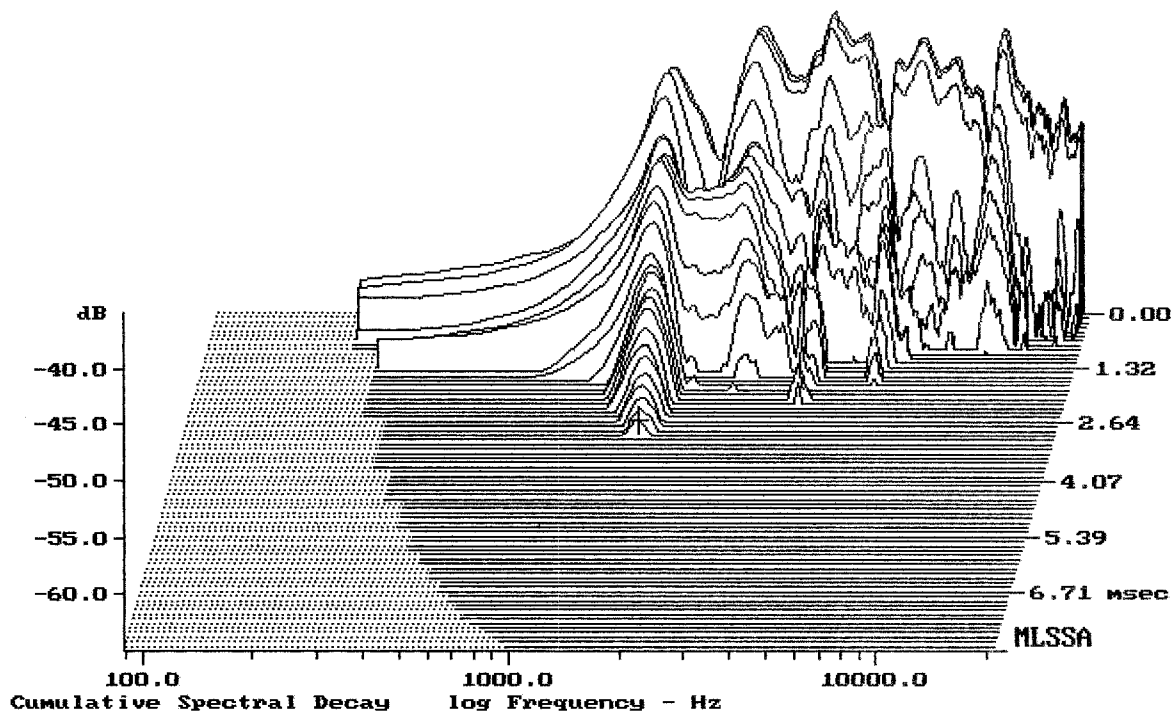

mean: 101.89, rms: 102.44, std: 2.71, max: 107.84, min: 93.77

APT80 II

MLSSA: Frequency Domain

-63.74 dB, 1554 Hz (35), 2.970 msec (28)

DTIO

mean: 8.353, rms: 8.379, std: 0.6561, max: 10.2, min: 6.895

APT80 II

MLSSA: Frequency Domain

Level (1354:20000 Hz) = 102.97 dB SPL/watt (8 ohms, @1.00 meters) (0.33 oct)

APT80 II

MLSSA: Frequency Domain