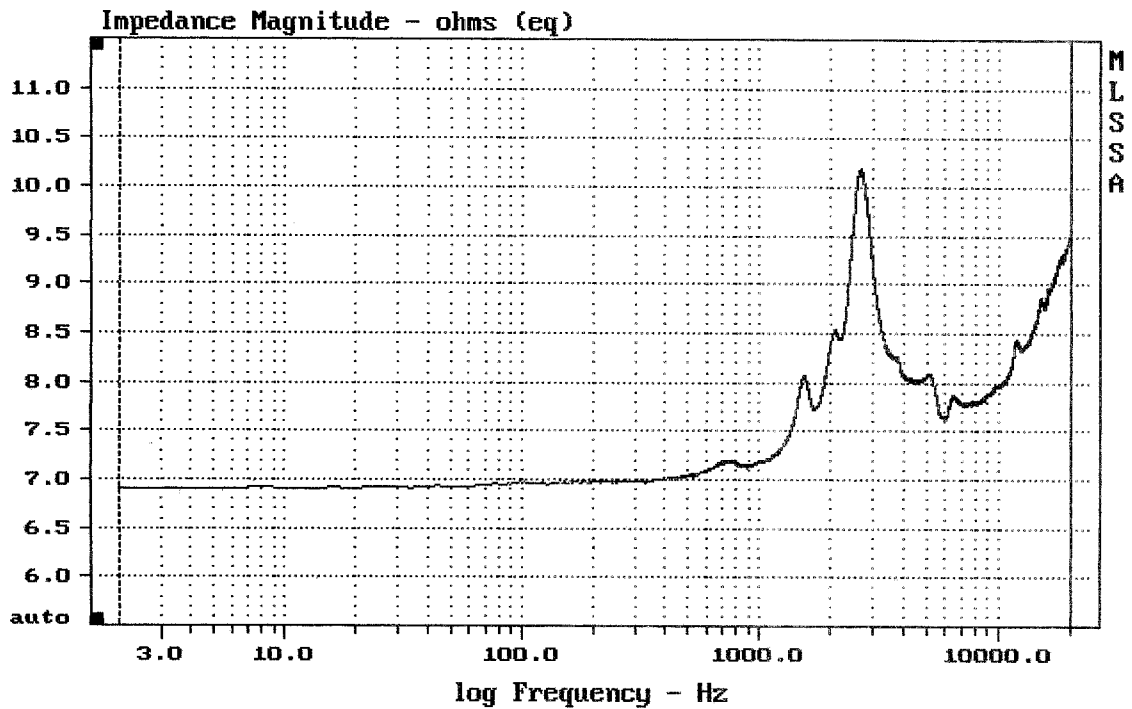

mean: 101.89, rms: 102.44, std: 2.71, max: 107.84, min: 93.77

APT80 II

MLSSA: Frequency Domain

-63.74 dB, 1554 Hz (35), 2.970 msec (28)

DTIO

mean: 8.353, rms: 8.379, std: 0.6561, max: 10.2, min: 6.895

APT80 II

MLSSA: Frequency Domain

Level (1354:20000 Hz) = 102.97 dB SPL/watt (8 ohms, @1.00 meters) (0.33 oct)

APT80 II

MLSSA: Frequency Domain