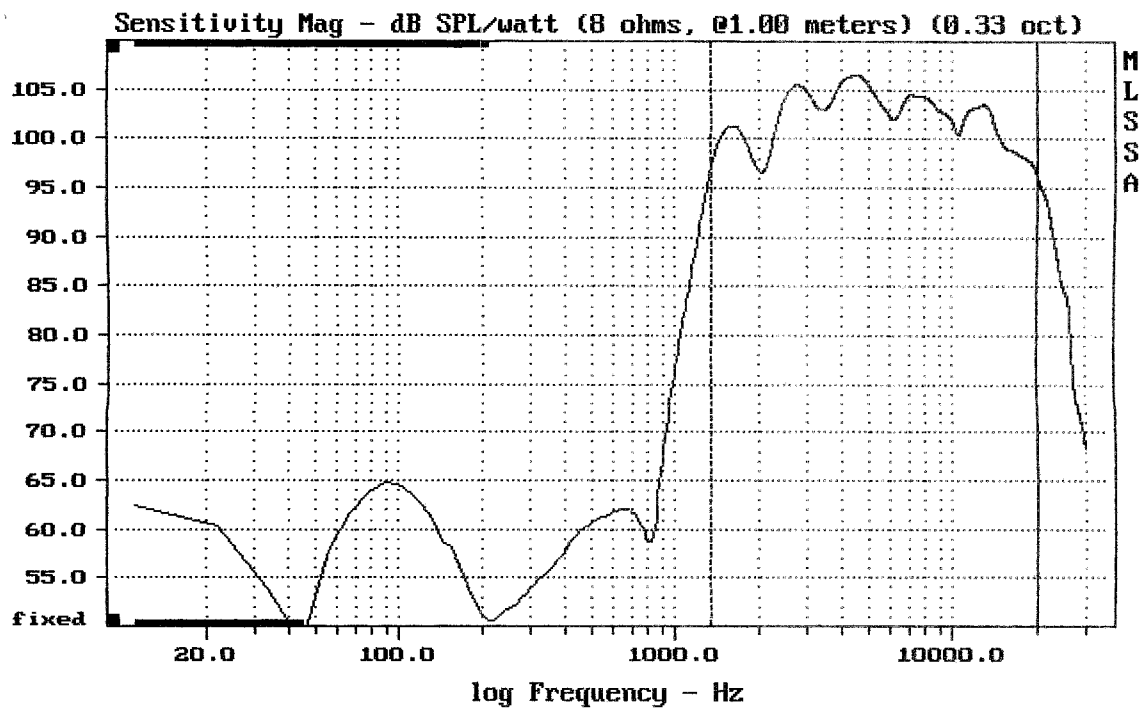

mean: 101.89, rms: 102.44, std: 2.71, max: 107.84, min: 93.77

APT80 II

MLSSA: Frequency Domain

-63.74 dB, 1554 Hz (35), 2.970 msec (28)

DTIO

mean: 8.353, rms: 8.379, std: 0.6561, max: 10.2, min: 6.895

APT80 II

MLSSA: Frequency Domain

Level (1354:20000 Hz) = 102.97 dB SPL/watt (8 ohms, @1.00 meters) (0.33 oct)

APT80 II

MLSSA: Frequency Domain