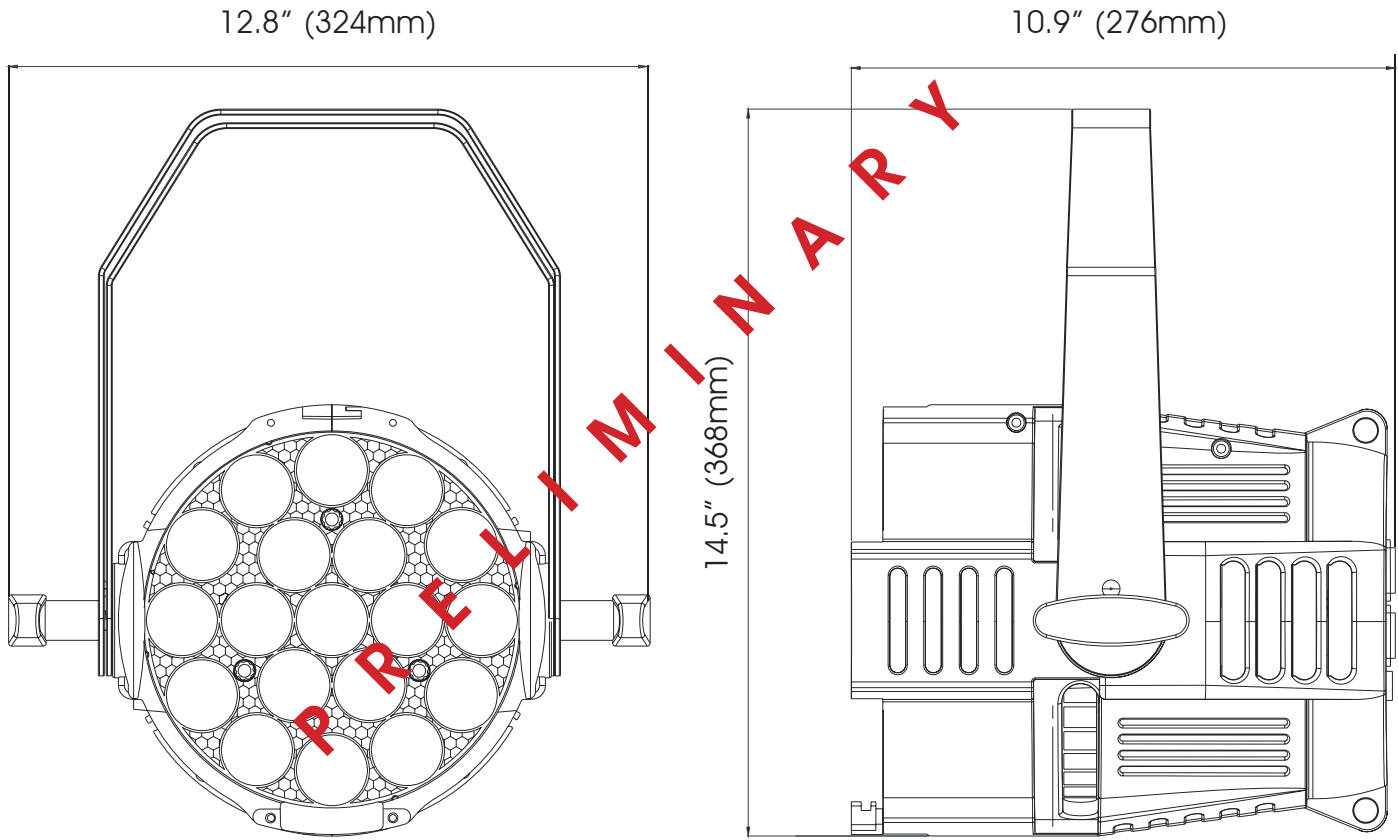

ARENA PAR ZOOM™

SKU# ARE801

Dimensional Drawings

Specifications and improvements in the design of this unit are subject to change without any prior written notice.

Elation Professional USA - Corporate Headquarters | 6122 S. Eastern Ave. | Los Angeles, CA. 90040
323-582-3322 | 323-832-9142 fax | www.elationlighting.com | info@elationlighting.com