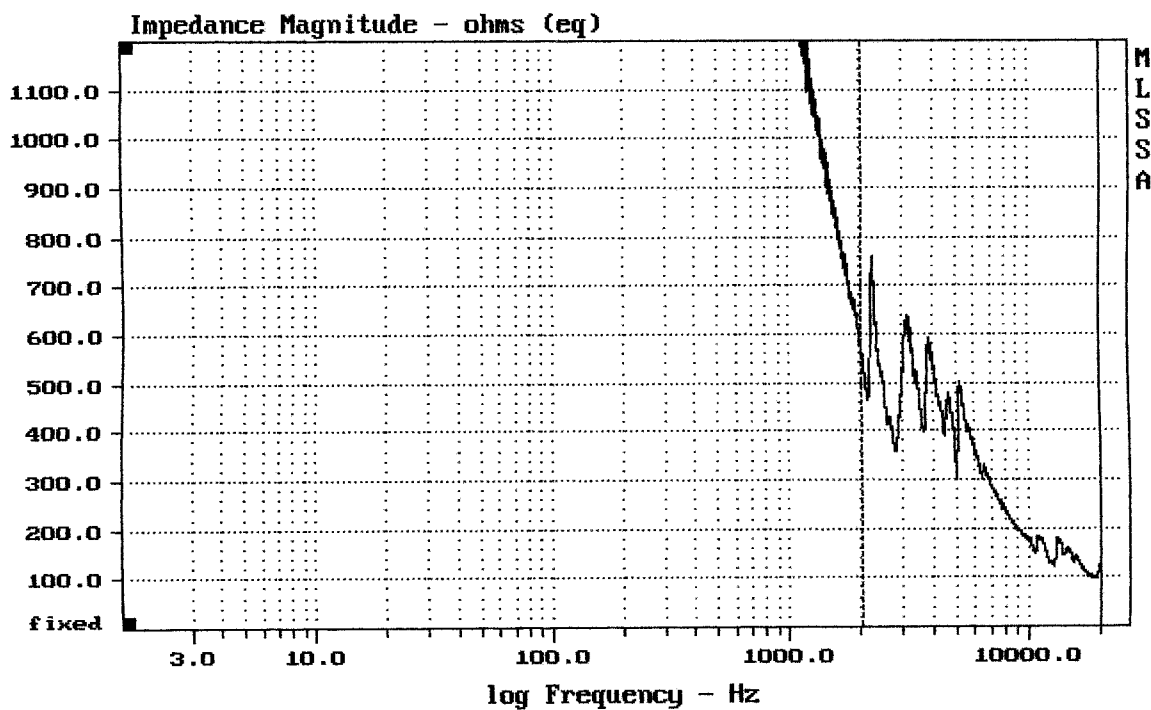

PIEZO TW15H0 TIPA

mean: 299.6, rms: 392.1, std: 252.9, max: 1661, min: 95.74

PIEZO TW35G TIPA

MLSSA: Frequency Domain

mean: 316.1, rms: 417.5, std: 272.8, max: 1837, min: 69.59

PIEZO F31 TIPA

MLSSA: Frequency Domain

mean: 237.8, rms: 288.5, std: 163.5, max: 1015, min: 57.69

PIEZO F32 TIPA

MLSSA: Frequency Domain

CURSOR: y = 124.904 x = 19981.5088 (9985)

PIEZO TW15H0 TIPA

MLSSA: Frequency Domain