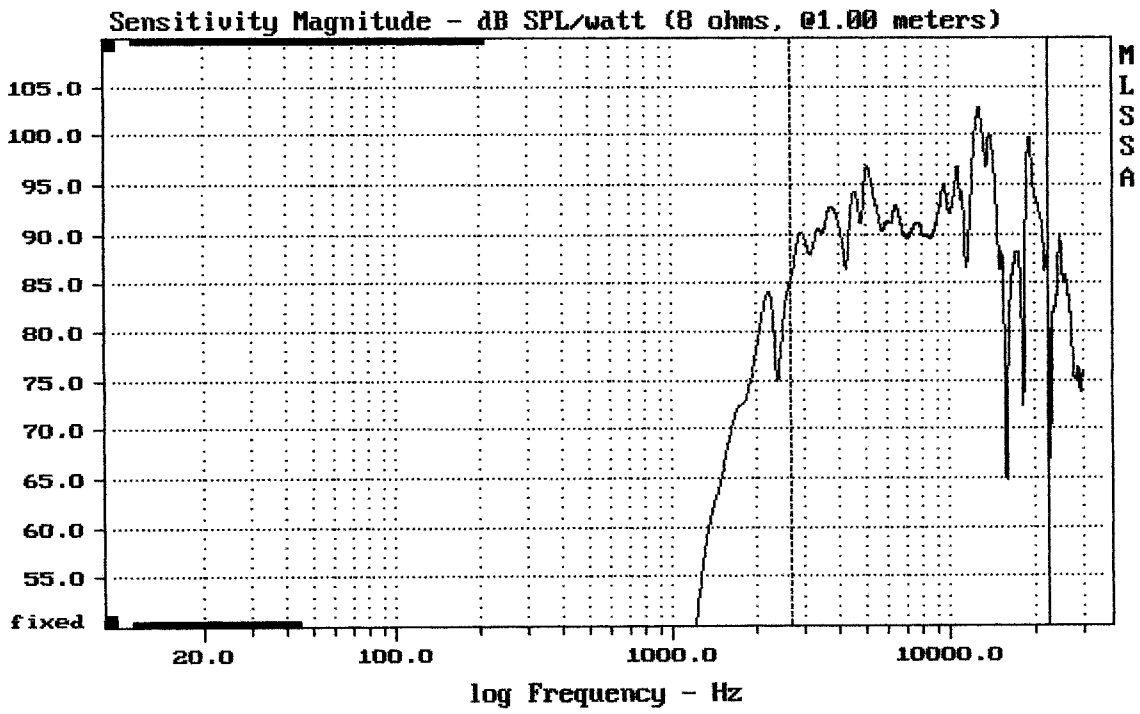

Level (3440:16646 Hz) = 91.00 dB SPL/watt (8 ohms, @1.00 meters)

PIEZO F31 TIPA

MLSSA: Frequency Domain

-74.18 dB, 4972 Hz (112), 2.640 msec (25)

PIEZO F31 TIPA

Level (4383:25380 Hz) = 86.69 dB SPL/watt (8 ohms, @1.00 meters)

PIEZO F32 TIPA

MLSSA: Frequency Domain

-80.00 dB, 5060 Hz (114), 3.520 msec (33)

PIEZO F32 TIPA

Level (2674:22650 Hz) = 93.60 dB SPL/watt (8 ohms, @1.00 meters)

PIEZO TW15H0 TIPA

MLSSA: Frequency Domain

-68.96 dB, 4972 Hz (112), 2.310 msec (22)

PIEZO TW15H0 TIPA

mean: 299.6, rms: 392.1, std: 252.9, max: 1661, min: 95.74

PIEZO TW35G TIPA

MLSSA: Frequency Domain

mean: 316.1, rms: 417.5, std: 272.8, max: 1837, min: 69.59

PIEZO F31 TIPA

MLSSA: Frequency Domain

mean: 237.8, rms: 288.5, std: 163.5, max: 1015, min: 57.69

PIEZO F32 TIPA

MLSSA: Frequency Domain

CURSOR: y = 124.904 x = 19981.5088 (9985)

PIEZO TW15H0 TIPA

MLSSA: Frequency Domain