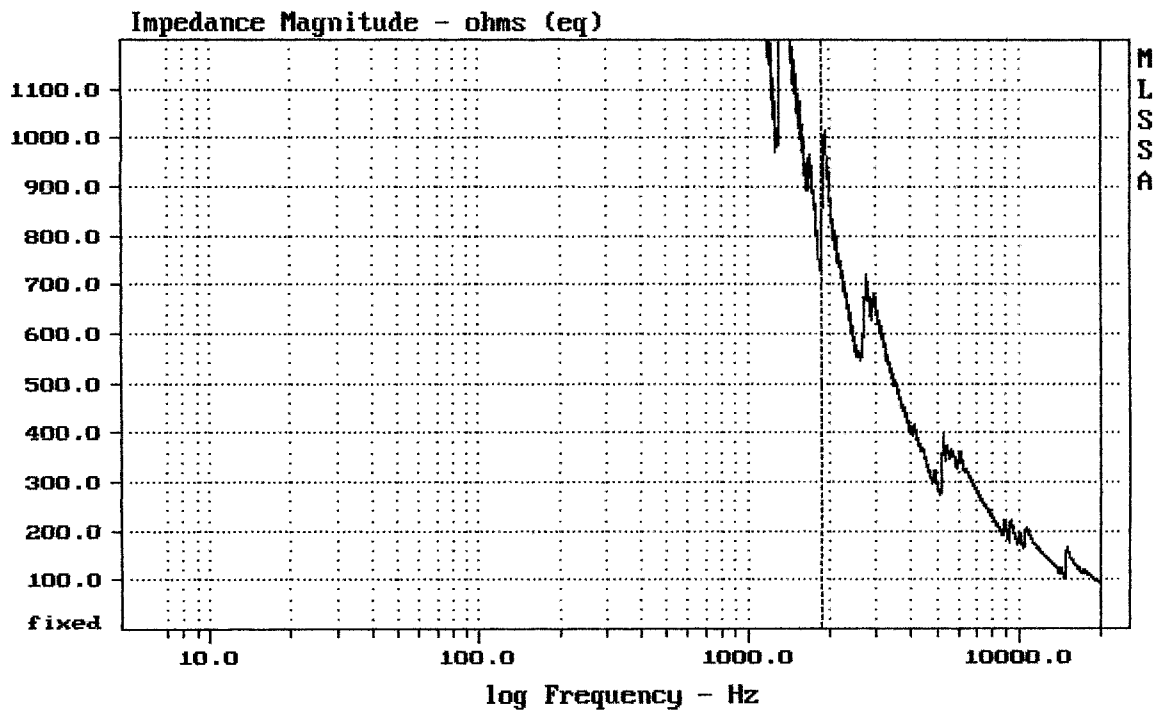

PIEZO TW15H0 TIPA

mean: 299.6, rms: 392.1, std: 252.9, max: 1661, min: 95.74

PIEZO TW35G TIPA

MLSSA: Frequency Domain

mean: 316.1, rms: 417.5, std: 272.8, max: 1837, min: 69.59

PIEZO F31 TIPA

MLSSA: Frequency Domain

mean: 237.8, rms: 288.5, std: 163.5, max: 1015, min: 57.69

PIEZO F32 TIPA

MLSSA: Frequency Domain

CURSOR: y = 124.904 x = 19981.5088 (9985)

PIEZO TW15H0 TIPA

MLSSA: Frequency Domain