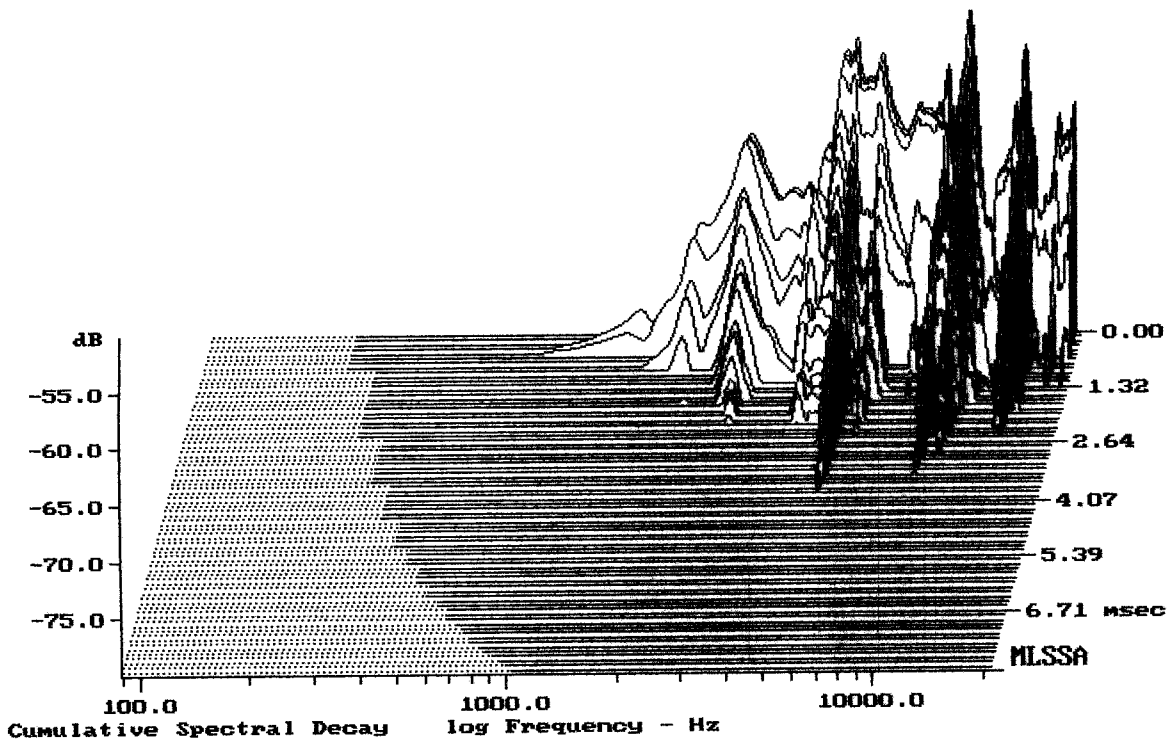

Level (3440:16646 Hz) = 91.00 dB SPL/watt (8 ohms, @1.00 meters)

PIEZO F31 TIPA

MLSSA: Frequency Domain

-74.18 dB, 4972 Hz (112), 2.640 msec (25)

PIEZO F31 TIPA

Level (4383:25380 Hz) = 86.69 dB SPL/watt (8 ohms, @1.00 meters)

PIEZO F32 TIPA

MLSSA: Frequency Domain

-80.00 dB, 5060 Hz (114), 3.520 msec (33)

PIEZO F32 TIPA

Level (2674:22650 Hz) = 93.60 dB SPL/watt (8 ohms, @1.00 meters)

PIEZO TW15H0 TIPA

MLSSA: Frequency Domain

-68.96 dB, 4972 Hz (112), 2.310 msec (22)

PIEZO TW15H0 TIPA

mean: 299.6, rms: 392.1, std: 252.9, max: 1661, min: 95.74

PIEZO TW35G TIPA

MLSSA: Frequency Domain

mean: 316.1, rms: 417.5, std: 272.8, max: 1837, min: 69.59

PIEZO F31 TIPA

MLSSA: Frequency Domain

mean: 237.8, rms: 288.5, std: 163.5, max: 1015, min: 57.69

PIEZO F32 TIPA

MLSSA: Frequency Domain

CURSOR: y = 124.904 x = 19981.5088 (9985)

PIEZO TW15H0 TIPA

MLSSA: Frequency Domain