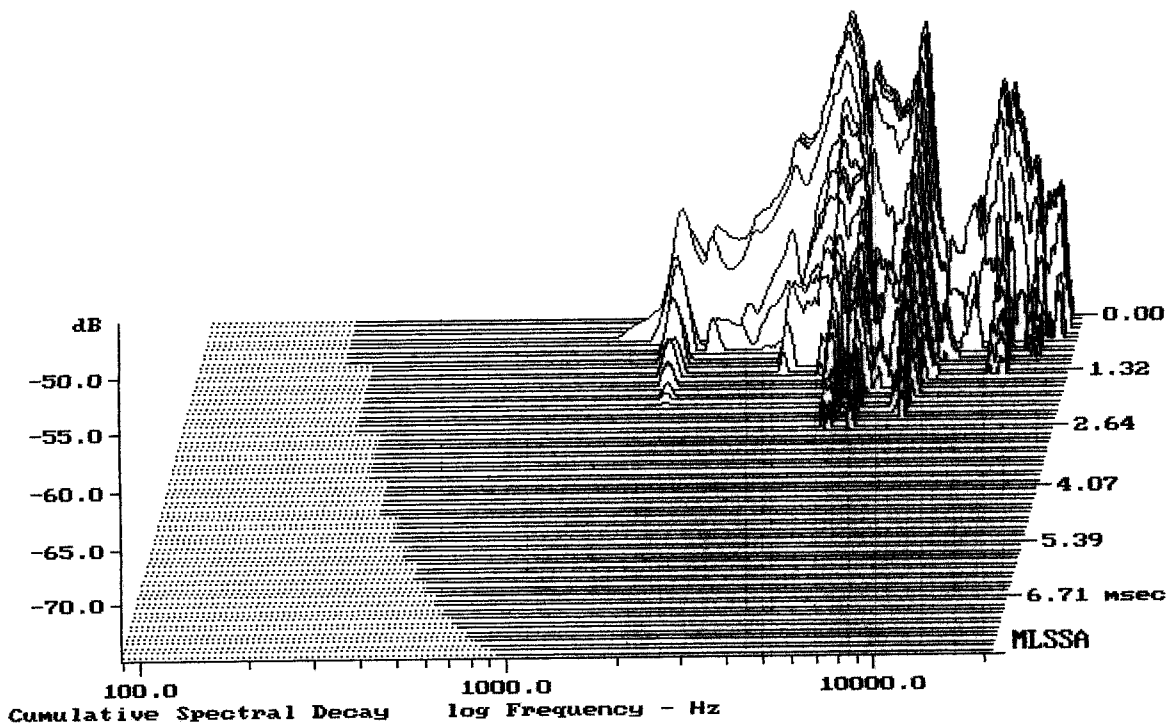

Level (3440:16646 Hz) = 91.00 dB SPL/watt (8 ohms, @1.00 meters)

PIEZO F31 TIPA

MLSSA: Frequency Domain

-74.18 dB, 4972 Hz (112), 2.640 msec (25)

PIEZO F31 TIPA

Level (4383:25380 Hz) = 86.69 dB SPL/watt (8 ohms, @1.00 meters)

PIEZO F32 TIPA

MLSSA: Frequency Domain

-80.00 dB, 5060 Hz (114), 3.520 msec (33)

PIEZO F32 TIPA

Level (2674:22650 Hz) = 93.60 dB SPL/watt (8 ohms, @1.00 meters)

PIEZO TW15H0 TIPA

MLSSA: Frequency Domain

-68.96 dB, 4972 Hz (112), 2.310 msec (22)

PIEZO TW15H0 TIPA

mean: 299.6, rms: 392.1, std: 252.9, max: 1661, min: 95.74

PIEZO TW35G TIPA

MLSSA: Frequency Domain

mean: 316.1, rms: 417.5, std: 272.8, max: 1837, min: 69.59

PIEZO F31 TIPA

MLSSA: Frequency Domain

mean: 237.8, rms: 288.5, std: 163.5, max: 1015, min: 57.69

PIEZO F32 TIPA

MLSSA: Frequency Domain

CURSOR: y = 124.904 x = 19981.5088 (9985)

PIEZO TW15H0 TIPA

MLSSA: Frequency Domain