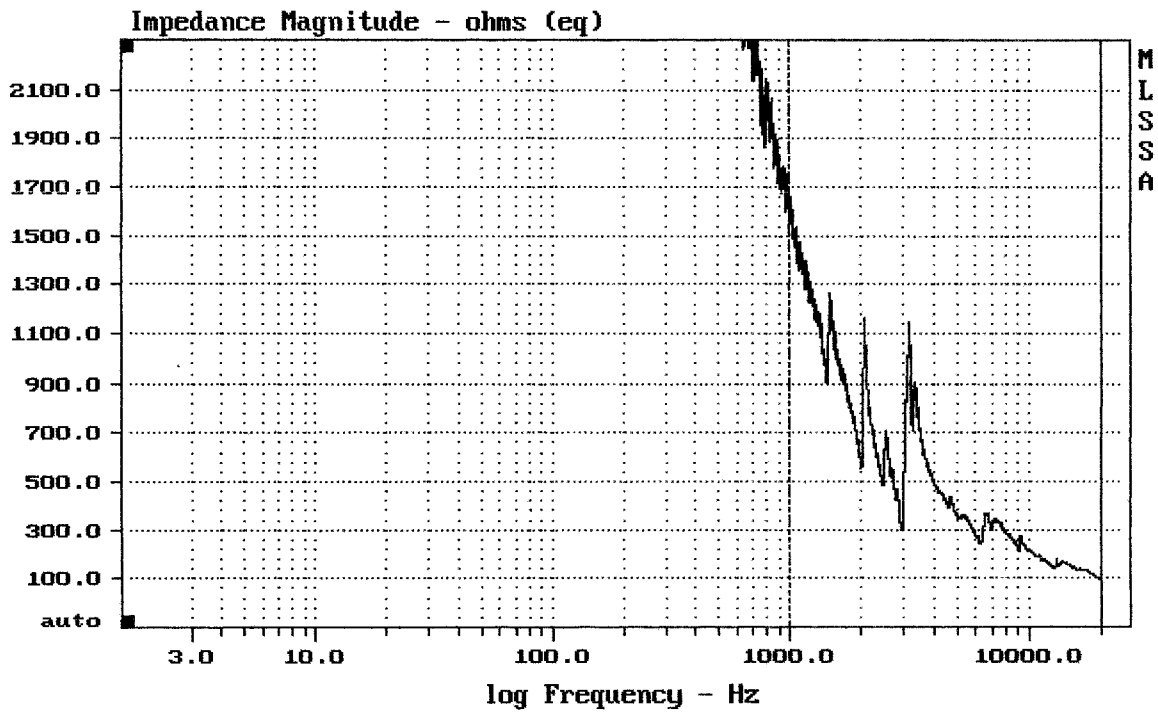

Level (3440:16646 Hz) = 91.00 dB SPL/watt (8 ohms, @1.00 meters)

PIEZO F31 TIPA

MLSSA: Frequency Domain

-74.18 dB, 4972 Hz (112), 2.640 msec (25)

PIEZO F31 TIPA

Level (4383:25380 Hz) = 86.69 dB SPL/watt (8 ohms, @1.00 meters)

PIEZO F32 TIPA

MLSSA: Frequency Domain

-80.00 dB, 5060 Hz (114), 3.520 msec (33)

PIEZO F32 TIPA

Level (2674:22650 Hz) = 93.60 dB SPL/watt (8 ohms, @1.00 meters)

PIEZO TW15H0 TIPA

MLSSA: Frequency Domain

-68.96 dB, 4972 Hz (112), 2.310 msec (22)

PIEZO TW15H0 TIPA

mean: 299.6, rms: 392.1, std: 252.9, max: 1661, min: 95.74

PIEZO TW35G TIPA

MLSSA: Frequency Domain

mean: 316.1, rms: 417.5, std: 272.8, max: 1837, min: 69.59

PIEZO F31 TIPA

MLSSA: Frequency Domain

mean: 237.8, rms: 288.5, std: 163.5, max: 1015, min: 57.69

PIEZO F32 TIPA

MLSSA: Frequency Domain

CURSOR: y = 124.904 x = 19981.5088 (9985)

PIEZO TW15H0 TIPA

MLSSA: Frequency Domain