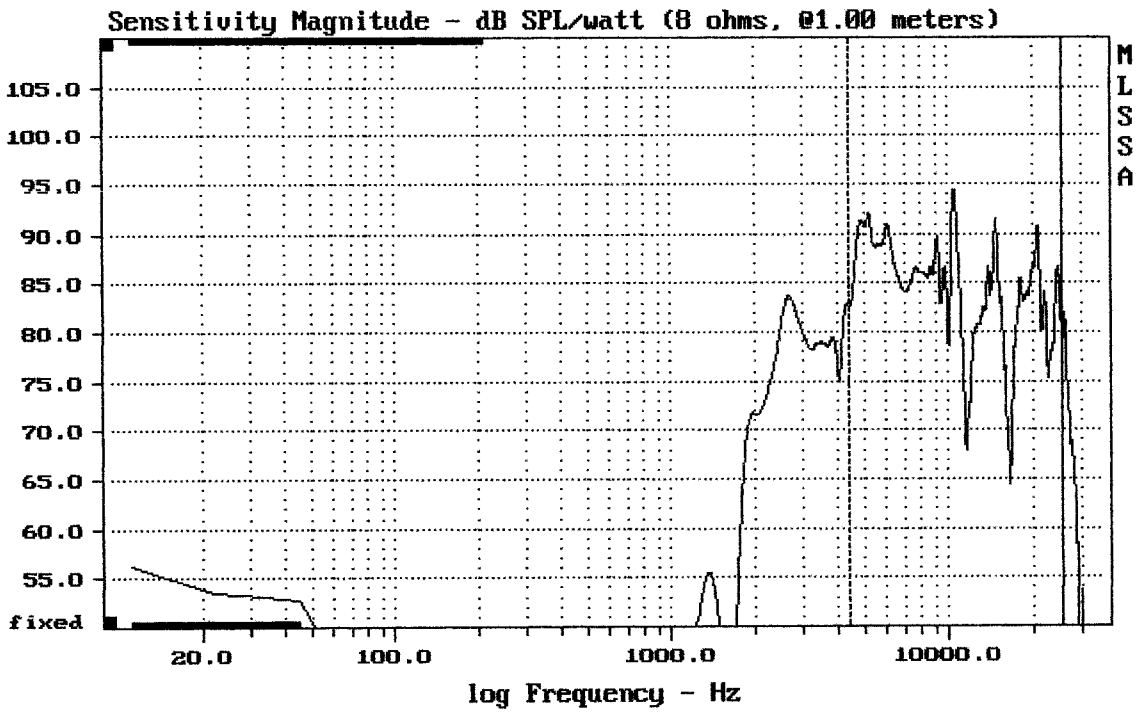

Level (3440:16646 Hz) = 91.00 dB SPL/watt (8 ohms, @1.00 meters)

PIEZO F31 TIPA

MLSSA: Frequency Domain

-74.18 dB, 4972 Hz (112), 2.640 msec (25)

PIEZO F31 TIPA

Level (4383:25380 Hz) = 86.69 dB SPL/watt (8 ohms, @1.00 meters)

PIEZO F32 TIPA

MLSSA: Frequency Domain

-80.00 dB, 5060 Hz (114), 3.520 msec (33)

PIEZO F32 TIPA

Level (2674:22650 Hz) = 93.60 dB SPL/watt (8 ohms, @1.00 meters)

PIEZO TW15H0 TIPA

MLSSA: Frequency Domain

-68.96 dB, 4972 Hz (112), 2.310 msec (22)

PIEZO TW15H0 TIPA

mean: 299.6, rms: 392.1, std: 252.9, max: 1661, min: 95.74

PIEZO TW35G TIPA

MLSSA: Frequency Domain

mean: 316.1, rms: 417.5, std: 272.8, max: 1837, min: 69.59

PIEZO F31 TIPA

MLSSA: Frequency Domain

mean: 237.8, rms: 288.5, std: 163.5, max: 1015, min: 57.69

PIEZO F32 TIPA

MLSSA: Frequency Domain

CURSOR: y = 124.904 x = 19981.5088 (9985)

PIEZO TW15H0 TIPA

MLSSA: Frequency Domain