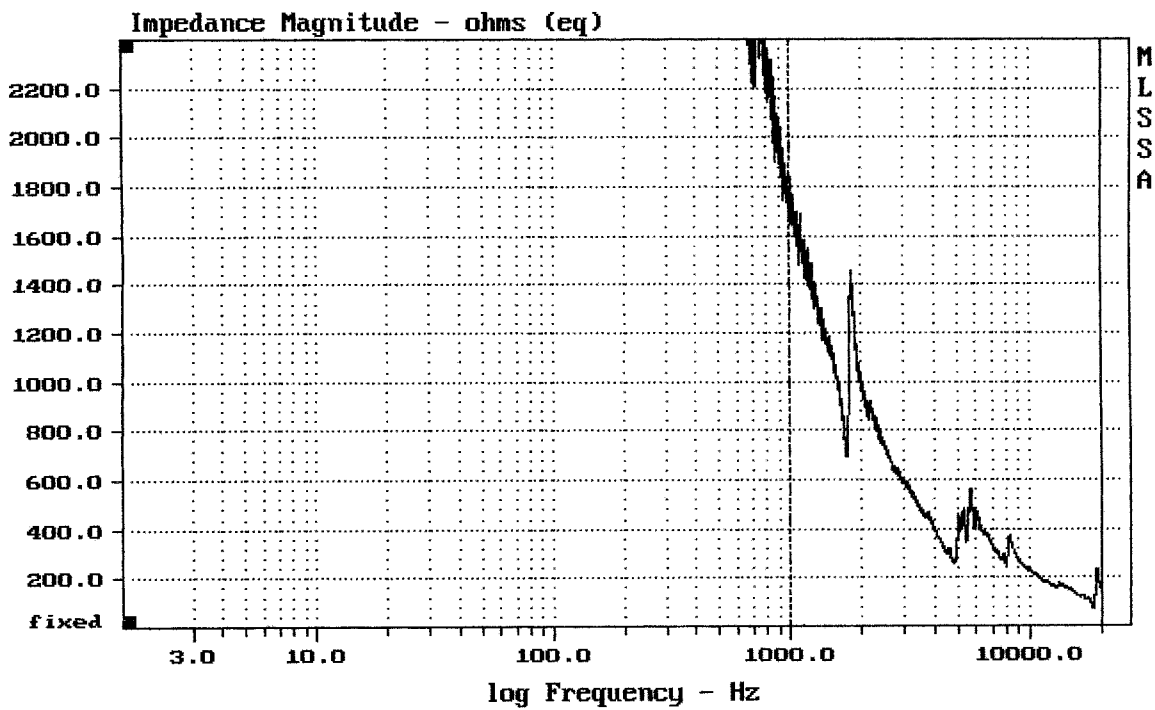

Level (3440:16646 Hz) = 91.00 dB SPL/watt (8 ohms, @1.00 meters)

PIEZO F31 TIPA

MLSSA: Frequency Domain

-74.18 dB, 4972 Hz (112), 2.640 msec (25)

PIEZO F31 TIPA

Level (4383:25380 Hz) = 86.69 dB SPL/watt (8 ohms, @1.00 meters)

PIEZO F32 TIPA

MLSSA: Frequency Domain

-80.00 dB, 5060 Hz (114), 3.520 msec (33)

PIEZO F32 TIPA

Level (2674:22650 Hz) = 93.60 dB SPL/watt (8 ohms, @1.00 meters)

PIEZO TW15H0 TIPA

MLSSA: Frequency Domain

-68.96 dB, 4972 Hz (112), 2.310 msec (22)

PIEZO TW15H0 TIPA

mean: 299.6, rms: 392.1, std: 252.9, max: 1661, min: 95.74

PIEZO TW35G TIPA

MLSSA: Frequency Domain

mean: 316.1, rms: 417.5, std: 272.8, max: 1837, min: 69.59

PIEZO F31 TIPA

MLSSA: Frequency Domain

mean: 237.8, rms: 288.5, std: 163.5, max: 1015, min: 57.69

PIEZO F32 TIPA

MLSSA: Frequency Domain

CURSOR: y = 124.904 x = 19981.5088 (9985)

PIEZO TW15H0 TIPA

MLSSA: Frequency Domain