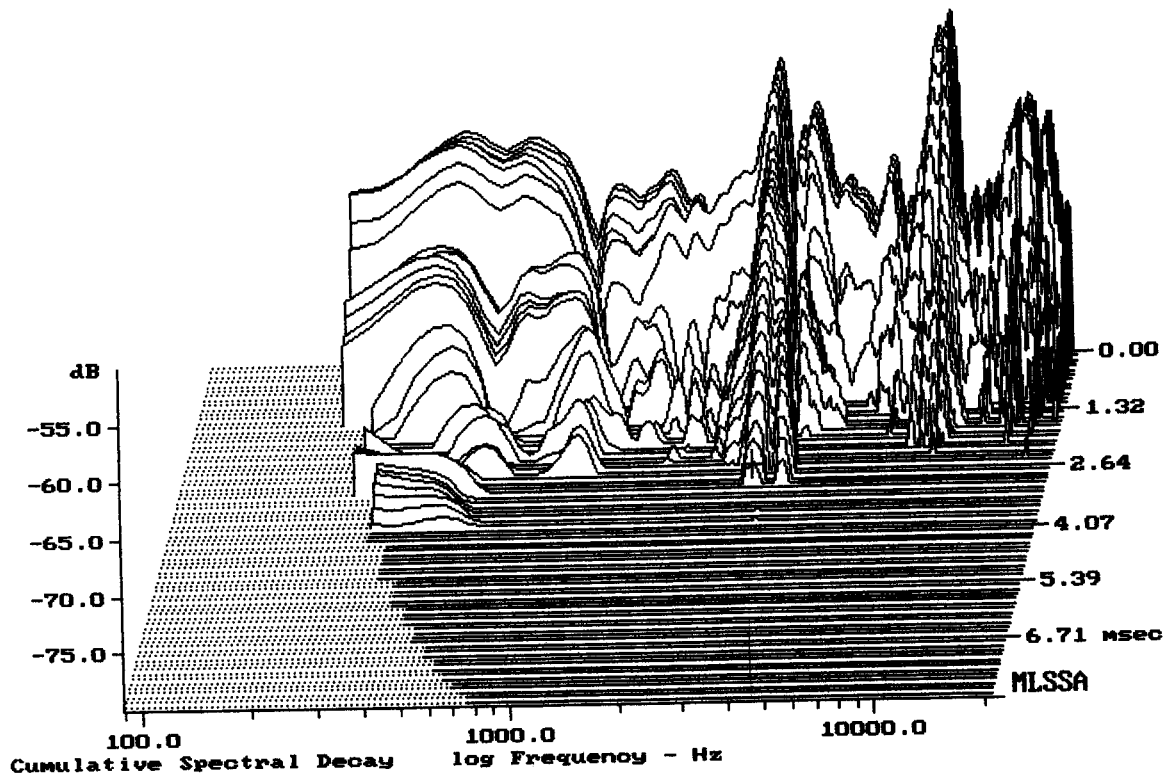

Level (55:22006 Hz) = 90.02 dB SPL/watt (8 ohms, @1.85 meters)

12+6+TWEETER BEROUSEK

MLSSA: Frequency Domain

-78.34 dB, 3240 Hz (73), 2.970 msec (28)