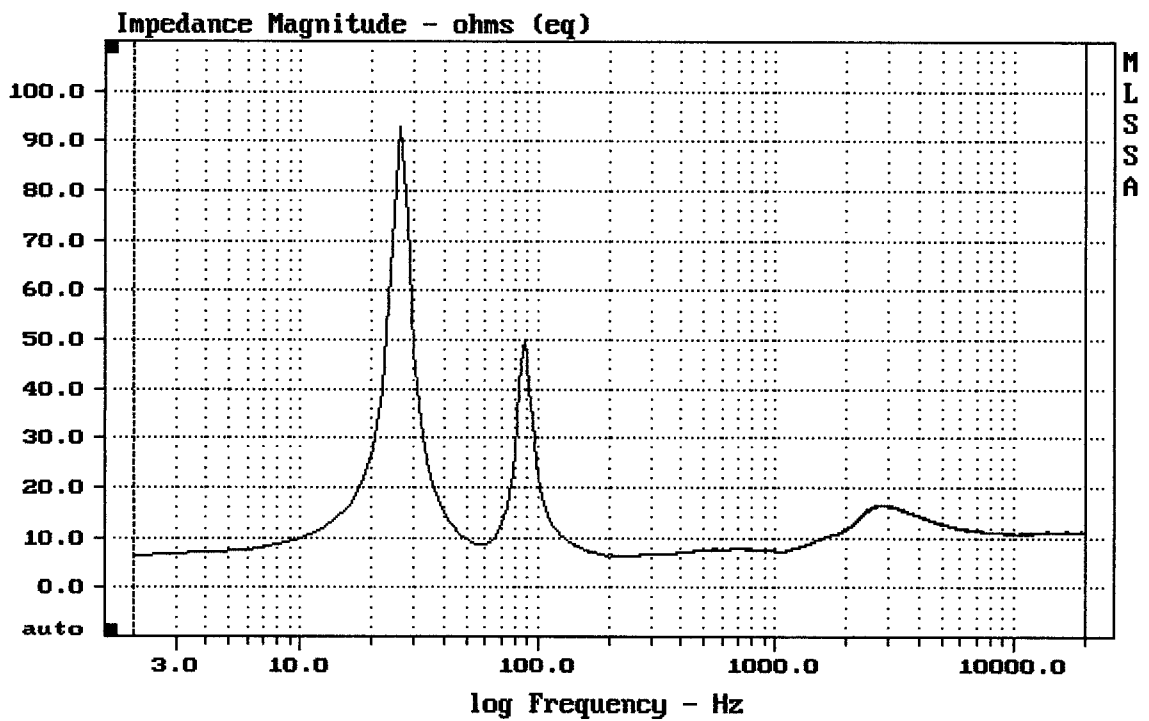

12HCX76

-73.98 dB, 977 Hz (22), 4.290 msec (40)

DTTO

mean: -356.6, rms: 358, std: 32.13, max: -231.9, min: -426.2

Overlay Compare: dev= +26/-15, std= 9, avg= -28

12HCX76

MLSSA: Frequency Domain

mean: 11.49, rms: 11.73, std: 2.348, max: 92.72, min: 6.304