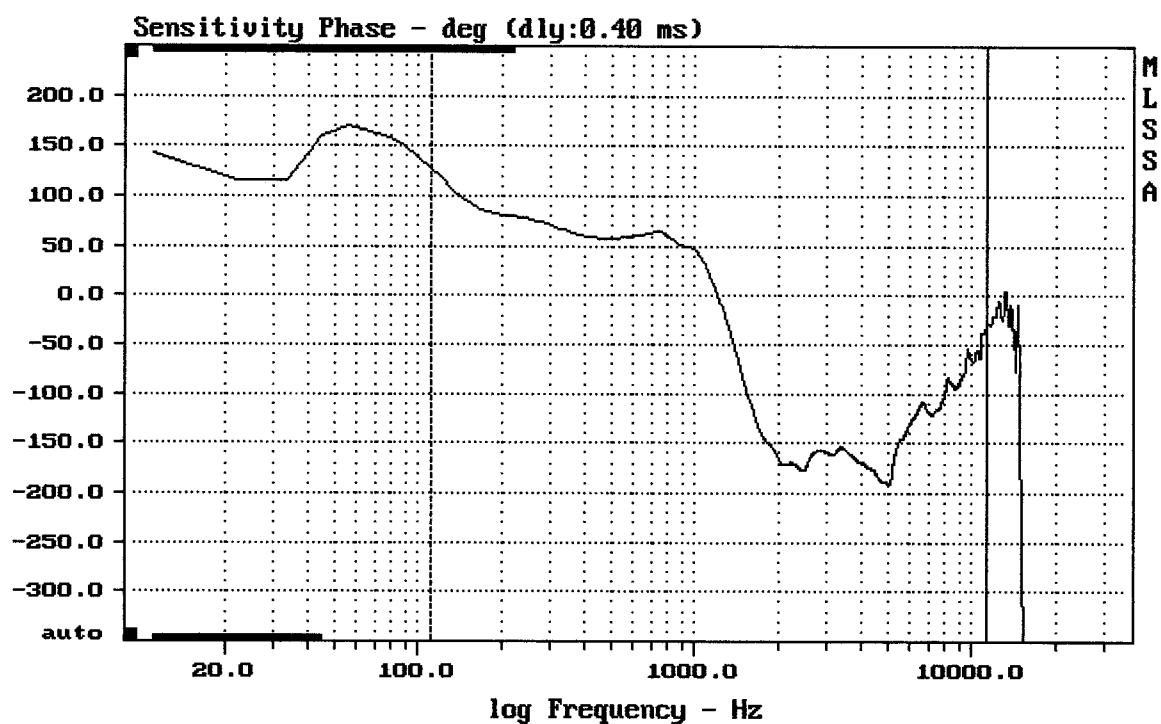

12HCX76

Overlay Compare: dev= +19/-12, std= 7.8, avg= -28

12HCX76

MLSSA: Frequency Domain

Overlay Compare: dev= +27/-12, std= 8.5, avg= -28

12HCX76

Overlay Compare: dev= +26/-14, std= 8.8, avg= -28

12HCX76

MLSSA: Frequency Domain

Level (100:1997 Hz) = 99.69 dB SPL/watt (8 ohms, @1.55 meters) (0.33 oct)

12HCX76

Level (100:19997 Hz) = 99.70 dB SPL/watt (8 ohms, @1.55 meters)

12HCX76

MLSSA: Frequency Domain

mean: -0.000124, rms: 0.001077, std: 0.00107, max: 0.006263, min: -0.001496

12HCX76

-69.07 dB, 977 Hz (22), 2.970 msec (28)

DTTO

mean: -101.5, rms: 122.5, std: 68.6, max: 128.1, min: -191.7

12HCX76

odsud až do konce dokumentu - varianta II.

Level (100:19997 Hz) = 98.55 dB SPL/watt (8 ohms, @1.55 meters) (0.33 oct)