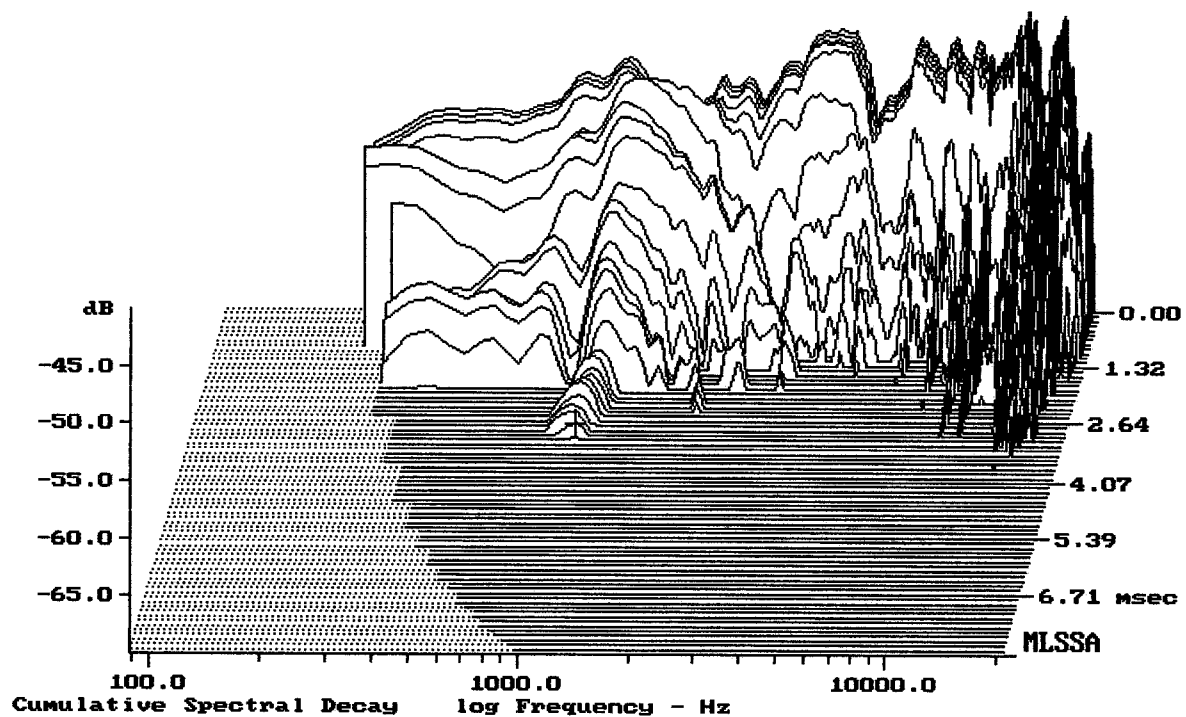

MLSSA: Frequency Domain

Level (100:1997 Hz) = 99.69 dB SPL/watt (8 ohms, @1.55 meters) (0.33 oct)

12HCX76

Level (100:19997 Hz) = 99.70 dB SPL/watt (8 ohms, @1.55 meters)

12HCX76

MLSSA: Frequency Domain

mean: -0.000124, rms: 0.001077, std: 0.00107, max: 0.006263, min: -0.001496

12HCX76

-69.07 dB, 977 Hz (22), 2.970 msec (28)

DTTO

mean: -101.5, rms: 122.5, std: 68.6, max: 128.1, min: -191.7

12HCX76

odsud až do konce dokumentu - varianta II.

Level (100:19997 Hz) = 98.55 dB SPL/watt (8 ohms, @1.55 meters) (0.33 oct)