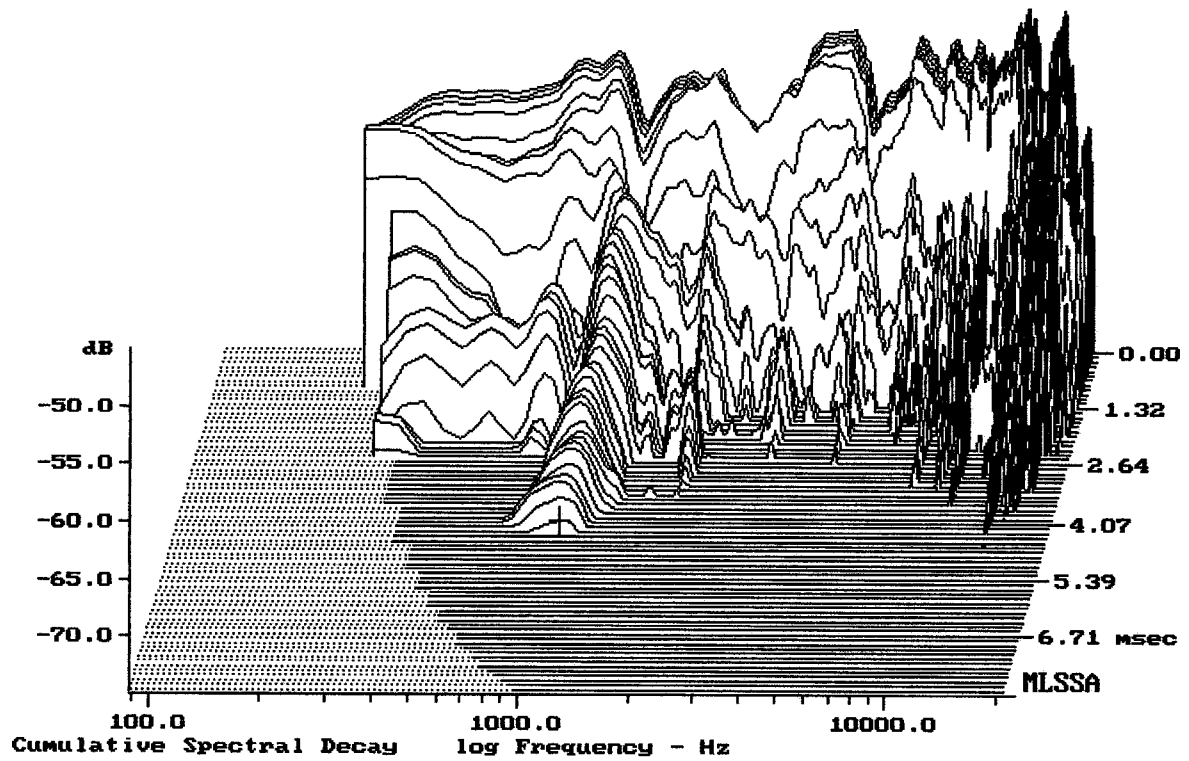

-73.98 dB, 977 Hz (22), 4.290 msec (40)

DTTO