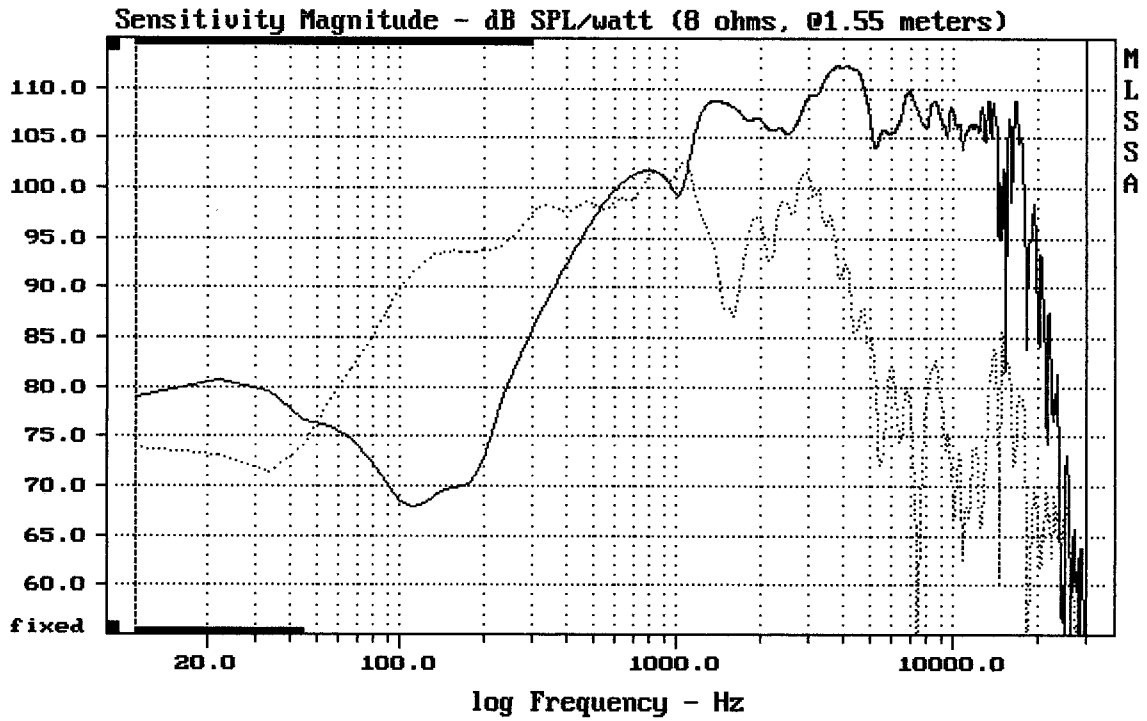

Varianta II.

CURSOR: dy = -1.81432 x = 30007.1014 (2704)

12HCX76

MLSSA: Frequency Domain