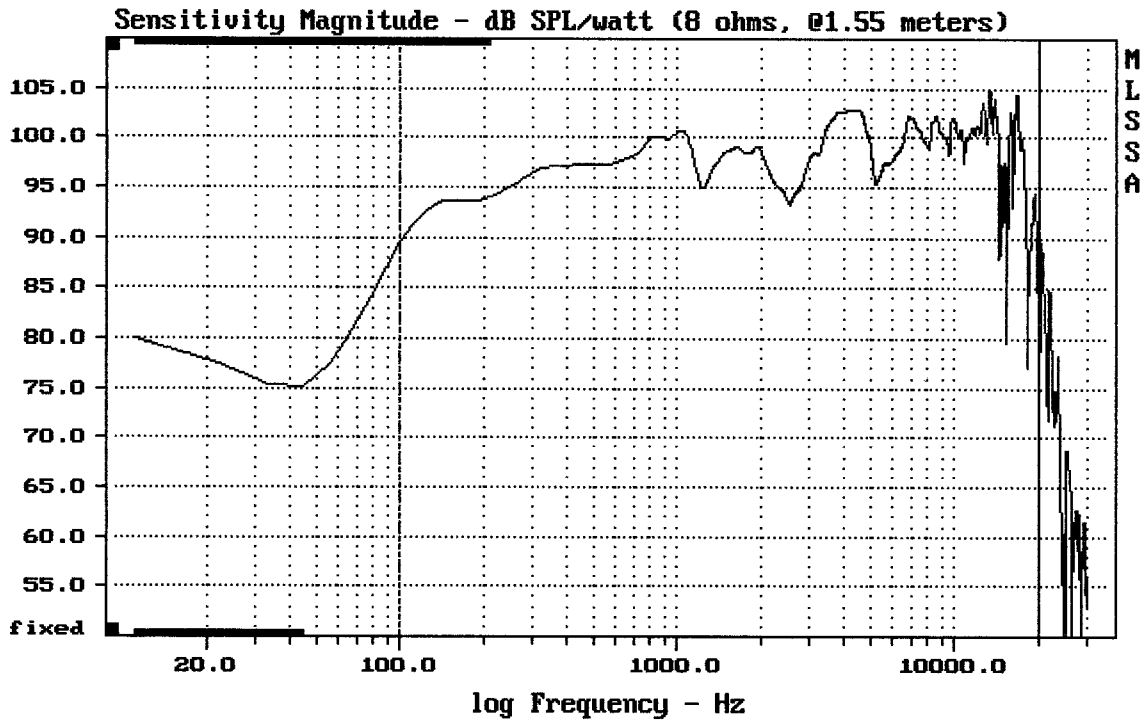

MLSSA: Frequency Domain

Level (100:1997 Hz) = 99.69 dB SPL/watt (8 ohms, @1.55 meters) (0.33 oct)

12HCX76

Level (100:19997 Hz) = 99.70 dB SPL/watt (8 ohms, @1.55 meters)

12HCX76

MLSSA: Frequency Domain

mean: -0.000124, rms: 0.001077, std: 0.00107, max: 0.006263, min: -0.001496

12HCX76

-69.07 dB, 977 Hz (22), 2.970 msec (28)

DTTO

mean: -101.5, rms: 122.5, std: 68.6, max: 128.1, min: -191.7

12HCX76

odsud až do konce dokumentu - varianta II.

Level (100:19997 Hz) = 98.55 dB SPL/watt (8 ohms, @1.55 meters) (0.33 oct)

12HCX76

MLSSA: Frequency Domain

Overlay Compare: dev= +25/-12, std= 9, avg= -28

12HCX76

Level (100:19997 Hz) = 98.53 dB SPL/watt (8 ohms, @1.55 meters)

12HCX76

MLSSA: Frequency Domain

mean: 0.0003571, rms: 0.001094, std: 0.001034, max: 0.005518, min: -0.001088