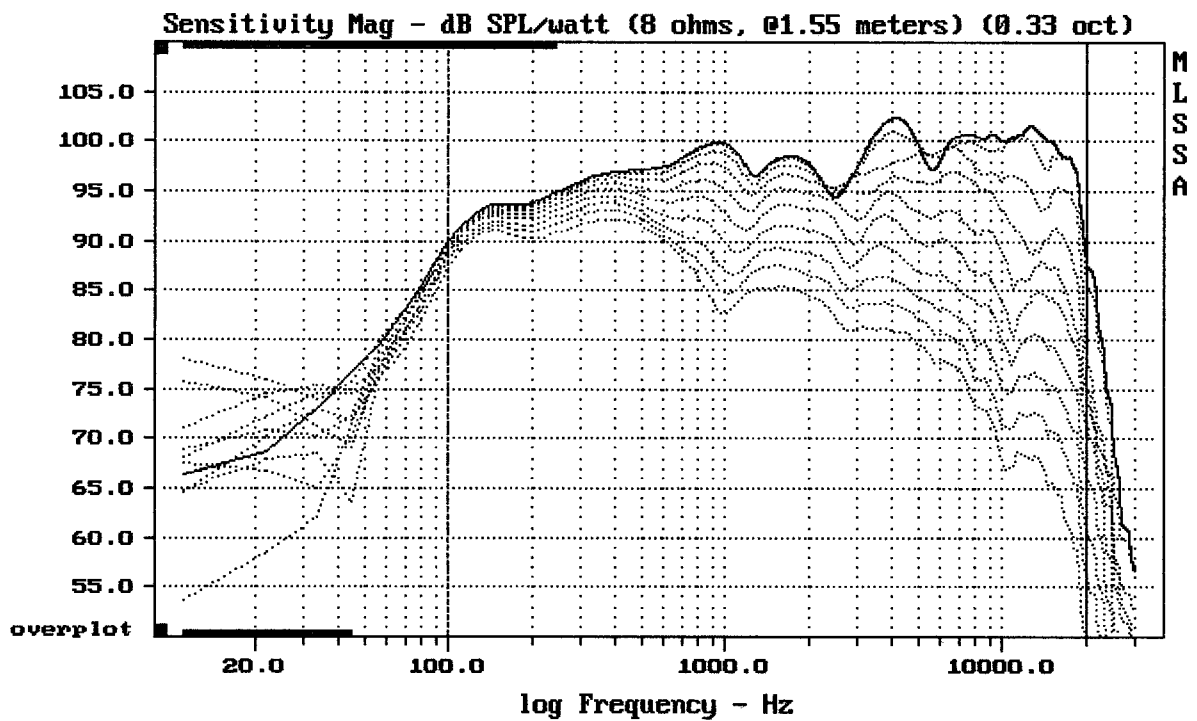

MLSSA: Frequency Domain

Level (100:1997 Hz) = 99.69 dB SPL/watt (8 ohms, @1.55 meters) (0.33 oct)

12HCX76

Level (100:19997 Hz) = 99.70 dB SPL/watt (8 ohms, @1.55 meters)

12HCX76

MLSSA: Frequency Domain

mean: -0.000124, rms: 0.001077, std: 0.00107, max: 0.006263, min: -0.001496

12HCX76

-69.07 dB, 977 Hz (22), 2.970 msec (28)

DTTO

mean: -101.5, rms: 122.5, std: 68.6, max: 128.1, min: -191.7

12HCX76

odsud až do konce dokumentu - varianta II.

Level (100:19997 Hz) = 98.55 dB SPL/watt (8 ohms, @1.55 meters) (0.33 oct)

12HCX76

MLSSA: Frequency Domain

Overlay Compare: dev= +25/-12, std= 9, avg= -28

12HCX76

Level (100:19997 Hz) = 98.53 dB SPL/watt (8 ohms, @1.55 meters)

12HCX76

MLSSA: Frequency Domain

mean: 0.0003571, rms: 0.001094, std: 0.001034, max: 0.005518, min: -0.001088