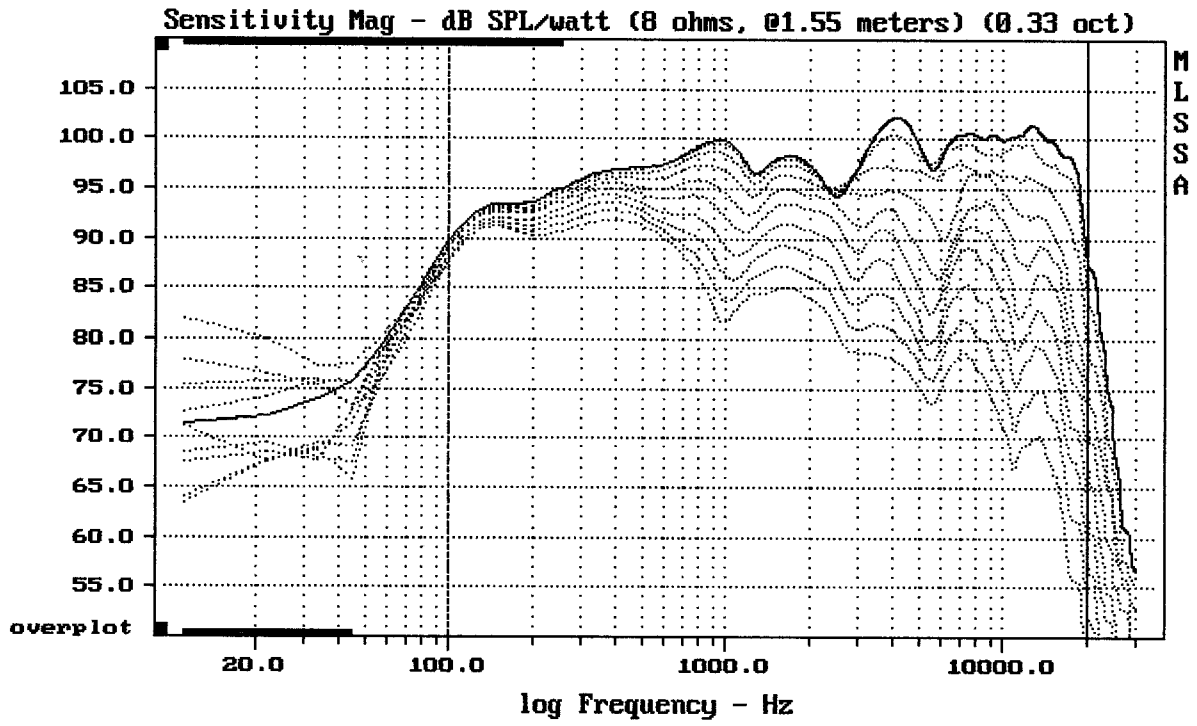

12HCX76

MLSSA: Frequency Domain

Overlay Compare: dev= +25/-12, std= 9, avg= -28

12HCX76

Level (100:19997 Hz) = 98.53 dB SPL/watt (8 ohms, @1.55 meters)

12HCX76

MLSSA: Frequency Domain

mean: 0.0003571, rms: 0.001094, std: 0.001034, max: 0.005518, min: -0.001088

12HCX76

-73.98 dB, 977 Hz (22), 4.290 msec (40)

DTTO

mean: -356.6, rms: 358, std: 32.13, max: -231.9, min: -426.2

Overlay Compare: dev= +26/-15, std= 9, avg= -28

12HCX76

MLSSA: Frequency Domain

mean: 11.49, rms: 11.73, std: 2.348, max: 92.72, min: 6.304