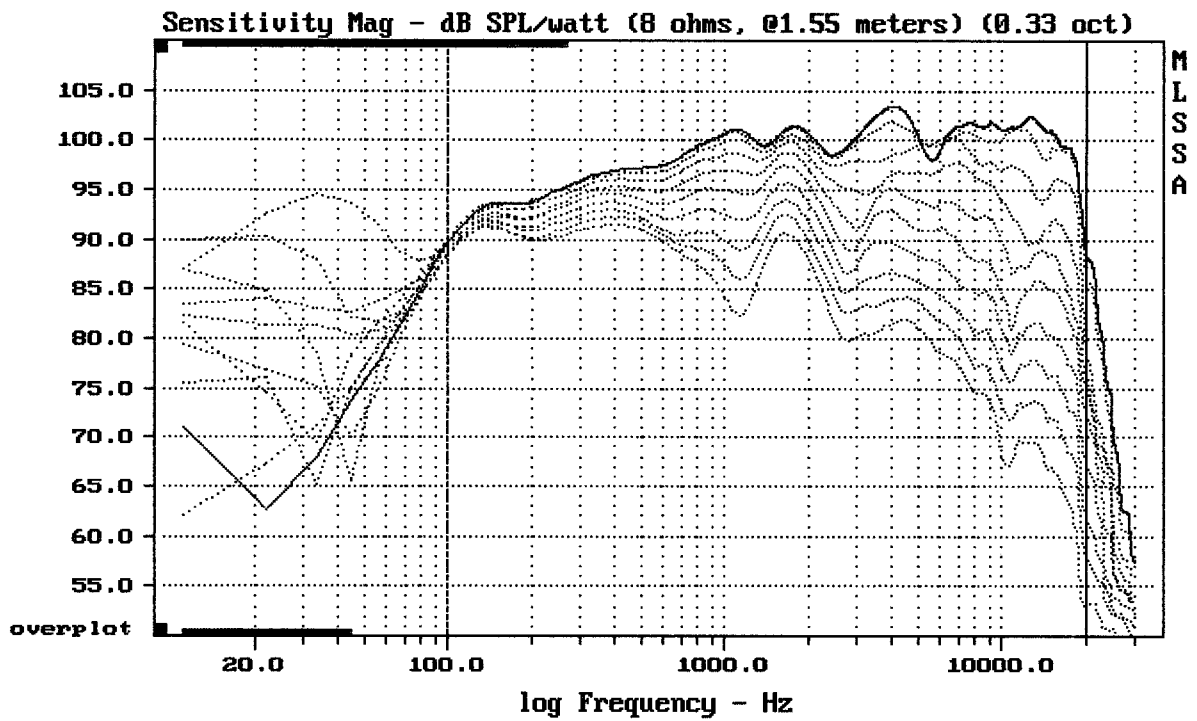

12HCX76

MLSSA: Frequency Domain

mean: -8.076e-007, rms: 0.0001156, std: 0.0001156, max: 0.0006541, min: -0.000

12HCX76

Overlay Compare: dev= +19/-13, std= 7.2, avg= -28

12HCX76

MLSSA: Frequency Domain

Overlay Compare: dev= +9.3/-12, std= 7.3, avg= -11

12HCX76

Overlay Compare: dev= +19/-12, std= 7.8, avg= -28

12HCX76

MLSSA: Frequency Domain

Overlay Compare: dev= +27/-12, std= 8.5, avg= -28

12HCX76

Overlay Compare: dev= +26/-14, std= 8.8, avg= -28

12HCX76

MLSSA: Frequency Domain

Level (100:1997 Hz) = 99.69 dB SPL/watt (8 ohms, @1.55 meters) (0.33 oct)

12HCX76

Level (100:19997 Hz) = 99.70 dB SPL/watt (8 ohms, @1.55 meters)

12HCX76

MLSSA: Frequency Domain

mean: -0.000124, rms: 0.001077, std: 0.00107, max: 0.006263, min: -0.001496

12HCX76

-69.07 dB, 977 Hz (22), 2.970 msec (28)

DTTO

mean: -101.5, rms: 122.5, std: 68.6, max: 128.1, min: -191.7

12HCX76

odsud až do konce dokumentu - varianta II.

Level (100:19997 Hz) = 98.55 dB SPL/watt (8 ohms, @1.55 meters) (0.33 oct)