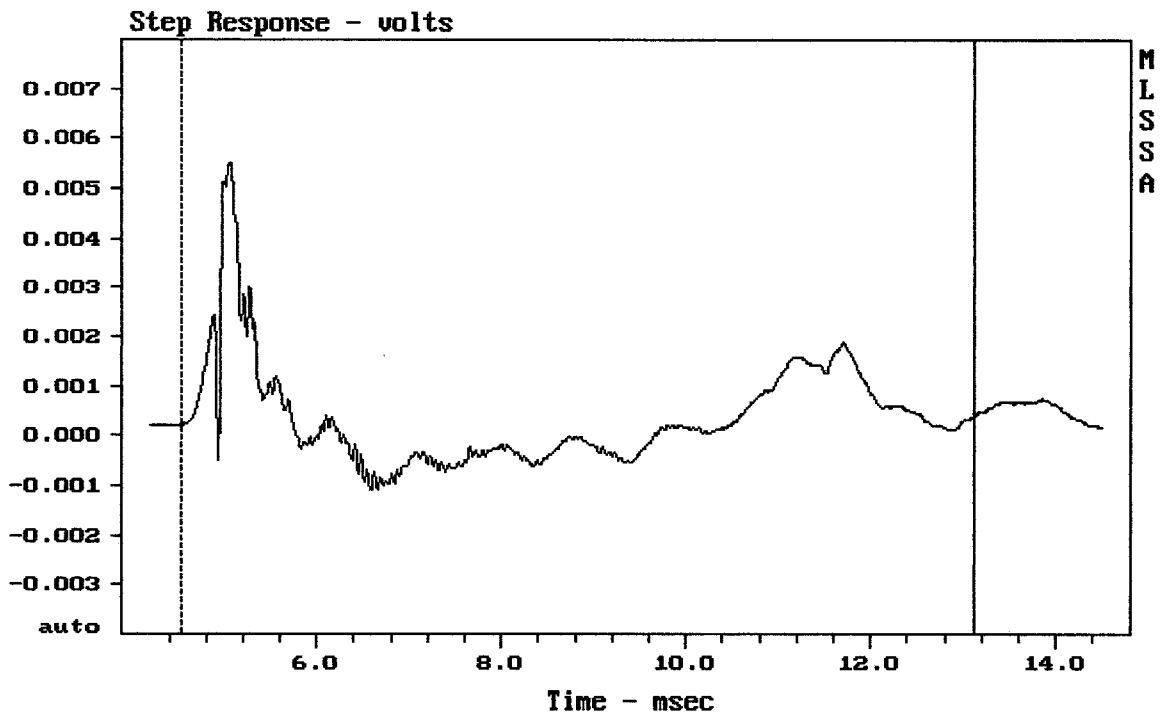

12HCX76

MLSSA: Frequency Domain

Overlay Compare: dev= +25/-12, std= 9, avg= -28

12HCX76

Level (100:19997 Hz) = 98.53 dB SPL/watt (8 ohms, @1.55 meters)

12HCX76

MLSSA: Frequency Domain

mean: 0.0003571, rms: 0.001094, std: 0.001034, max: 0.005518, min: -0.001088