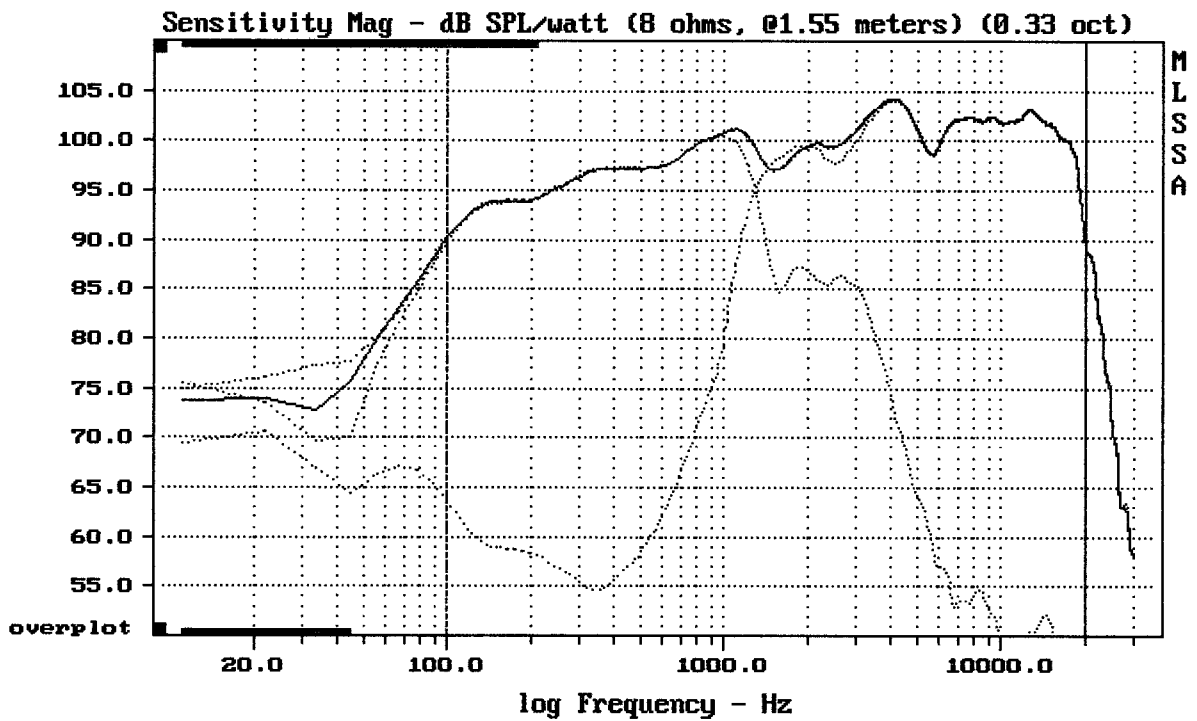

12HCX76

Overlay Compare: dev= +19/-12, std= 7.8, avg= -28

12HCX76

MLSSA: Frequency Domain

Overlay Compare: dev= +27/-12, std= 8.5, avg= -28

12HCX76

Overlay Compare: dev= +26/-14, std= 8.8, avg= -28

12HCX76

MLSSA: Frequency Domain

Level (100:1997 Hz) = 99.69 dB SPL/watt (8 ohms, @1.55 meters) (0.33 oct)

12HCX76

Level (100:19997 Hz) = 99.70 dB SPL/watt (8 ohms, @1.55 meters)

12HCX76

MLSSA: Frequency Domain

mean: -0.000124, rms: 0.001077, std: 0.00107, max: 0.006263, min: -0.001496

12HCX76

-69.07 dB, 977 Hz (22), 2.970 msec (28)

DTTO

mean: -101.5, rms: 122.5, std: 68.6, max: 128.1, min: -191.7

12HCX76

odsud až do konce dokumentu - varianta II.

Level (100:19997 Hz) = 98.55 dB SPL/watt (8 ohms, @1.55 meters) (0.33 oct)