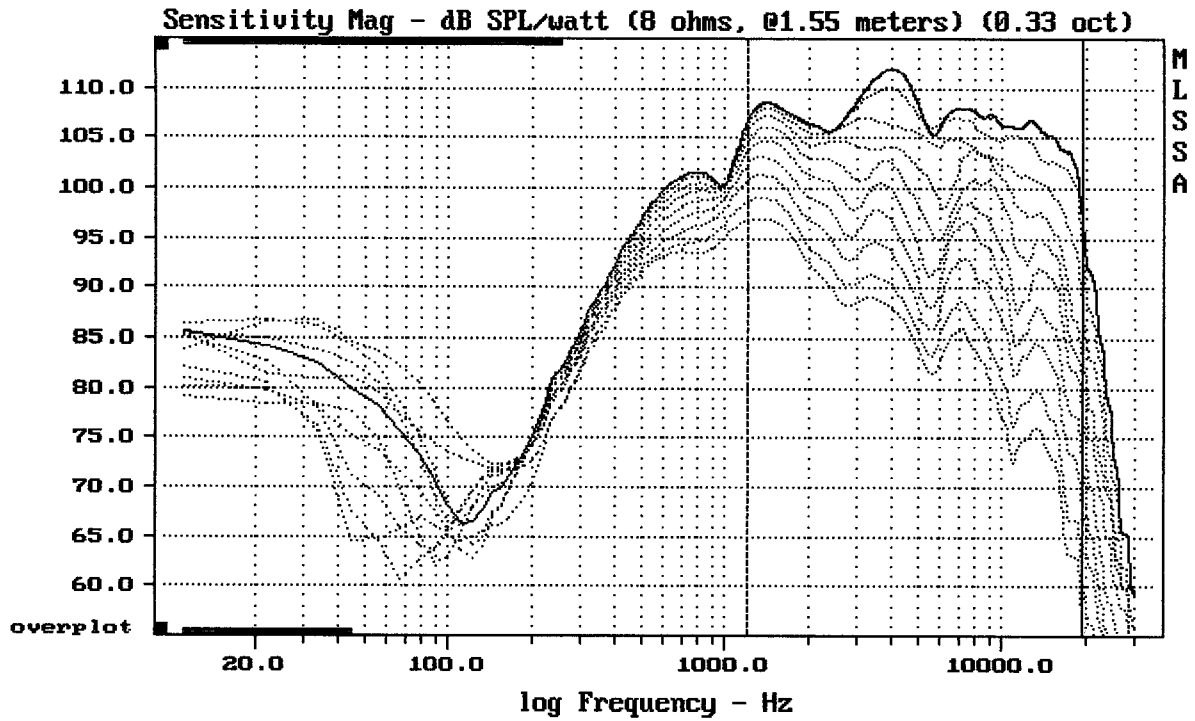

12HCX76

MLSSA: Frequency Domain

mean: -8.076e-007, rms: 0.0001156, std: 0.0001156, max: 0.0006541, min: -0.000

12HCX76

Overlay Compare: dev= +19/-13, std= 7.2, avg= -28

12HCX76

MLSSA: Frequency Domain

Overlay Compare: dev= +9.3/-12, std= 7.3, avg= -11

12HCX76

Overlay Compare: dev= +19/-12, std= 7.8, avg= -28

12HCX76

MLSSA: Frequency Domain

Overlay Compare: dev= +27/-12, std= 8.5, avg= -28

12HCX76

Overlay Compare: dev= +26/-14, std= 8.8, avg= -28

12HCX76

MLSSA: Frequency Domain

Level (100:1997 Hz) = 99.69 dB SPL/watt (8 ohms, @1.55 meters) (0.33 oct)

12HCX76

Level (100:19997 Hz) = 99.70 dB SPL/watt (8 ohms, @1.55 meters)

12HCX76

MLSSA: Frequency Domain

mean: -0.000124, rms: 0.001077, std: 0.00107, max: 0.006263, min: -0.001496

12HCX76

-69.07 dB, 977 Hz (22), 2.970 msec (28)

DTTO

mean: -101.5, rms: 122.5, std: 68.6, max: 128.1, min: -191.7

12HCX76

odsud až do konce dokumentu - varianta II.

Level (100:19997 Hz) = 98.55 dB SPL/watt (8 ohms, @1.55 meters) (0.33 oct)