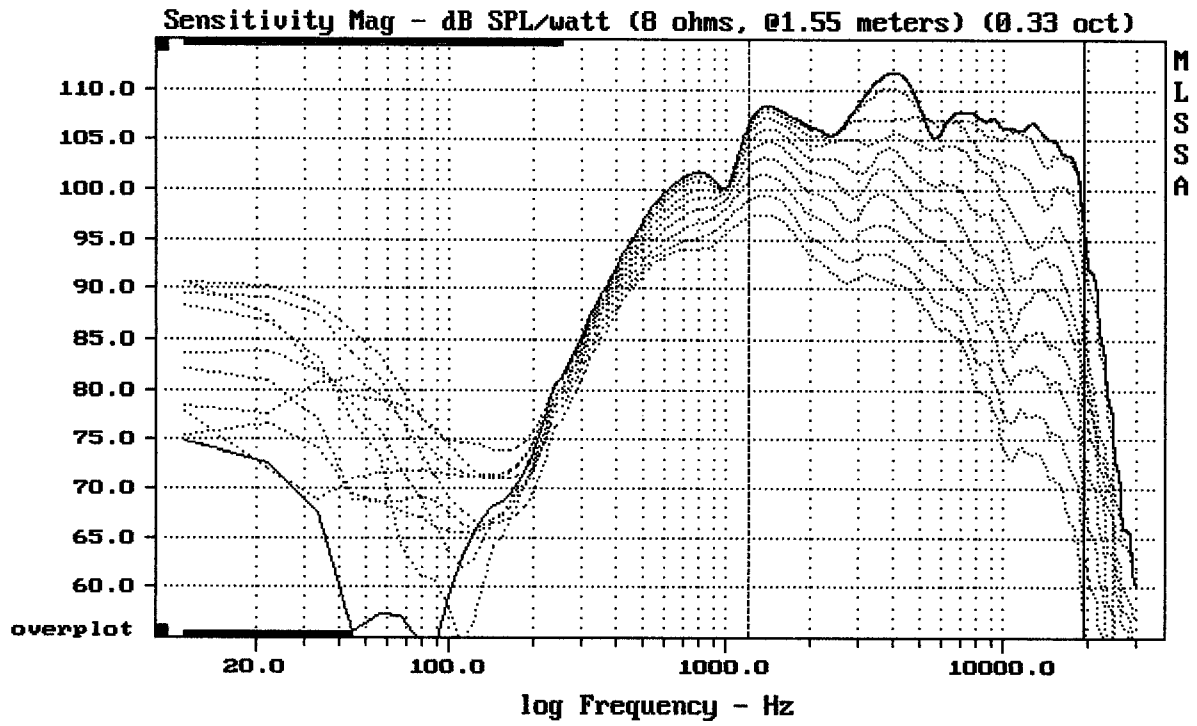

12HCX76

MLSSA: Frequency Domain

mean: -8.076e-007, rms: 0.0001156, std: 0.0001156, max: 0.0006541, min: -0.000

12HCX76

Overlay Compare: dev= +19/-13, std= 7.2, avg= -28

12HCX76

MLSSA: Frequency Domain

Overlay Compare: dev= +9.3/-12, std= 7.3, avg= -11

12HCX76

Overlay Compare: dev= +19/-12, std= 7.8, avg= -28

12HCX76

MLSSA: Frequency Domain

Overlay Compare: dev= +27/-12, std= 8.5, avg= -28

12HCX76

Overlay Compare: dev= +26/-14, std= 8.8, avg= -28

12HCX76

MLSSA: Frequency Domain

Level (100:1997 Hz) = 99.69 dB SPL/watt (8 ohms, @1.55 meters) (0.33 oct)

12HCX76

Level (100:19997 Hz) = 99.70 dB SPL/watt (8 ohms, @1.55 meters)

12HCX76

MLSSA: Frequency Domain

mean: -0.000124, rms: 0.001077, std: 0.00107, max: 0.006263, min: -0.001496

12HCX76

-69.07 dB, 977 Hz (22), 2.970 msec (28)

DTTO

mean: -101.5, rms: 122.5, std: 68.6, max: 128.1, min: -191.7

12HCX76

odsud až do konce dokumentu - varianta II.

Level (100:19997 Hz) = 98.55 dB SPL/watt (8 ohms, @1.55 meters) (0.33 oct)