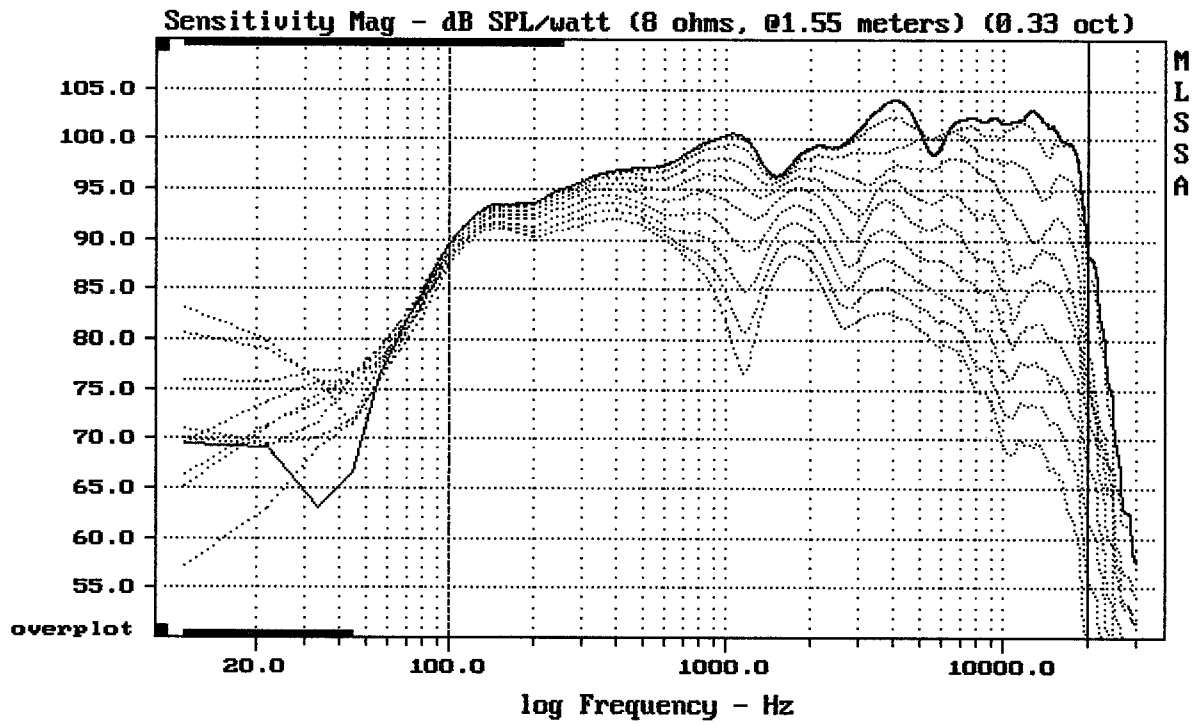

12HCX76

Overlay Compare: dev= +19/-12, std= 7.8, avg= -28

12HCX76

MLSSA: Frequency Domain

Overlay Compare: dev= +27/-12, std= 8.5, avg= -28

12HCX76

Overlay Compare: dev= +26/-14, std= 8.8, avg= -28

12HCX76

MLSSA: Frequency Domain

Level (100:1997 Hz) = 99.69 dB SPL/watt (8 ohms, @1.55 meters) (0.33 oct)

12HCX76

Level (100:19997 Hz) = 99.70 dB SPL/watt (8 ohms, @1.55 meters)

12HCX76

MLSSA: Frequency Domain

mean: -0.000124, rms: 0.001077, std: 0.00107, max: 0.006263, min: -0.001496

12HCX76

-69.07 dB, 977 Hz (22), 2.970 msec (28)

DTTO

mean: -101.5, rms: 122.5, std: 68.6, max: 128.1, min: -191.7

12HCX76

odsud až do konce dokumentu - varianta II.

Level (100:19997 Hz) = 98.55 dB SPL/watt (8 ohms, @1.55 meters) (0.33 oct)