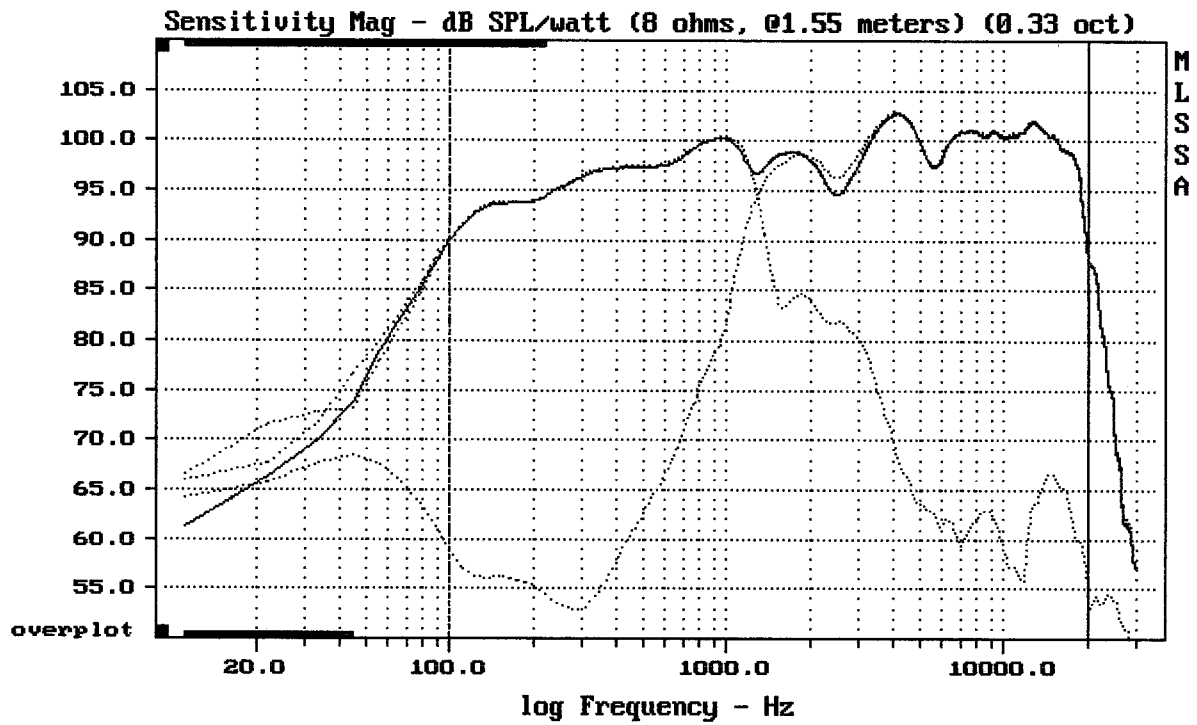

MLSSA: Frequency Domain

Level (100:1997 Hz) = 99.69 dB SPL/watt (8 ohms, @1.55 meters) (0.33 oct)

12HCX76

Level (100:19997 Hz) = 99.70 dB SPL/watt (8 ohms, @1.55 meters)

12HCX76

MLSSA: Frequency Domain

mean: -0.000124, rms: 0.001077, std: 0.00107, max: 0.006263, min: -0.001496

12HCX76

-69.07 dB, 977 Hz (22), 2.970 msec (28)

DTTO

mean: -101.5, rms: 122.5, std: 68.6, max: 128.1, min: -191.7

12HCX76

odsud až do konce dokumentu - varianta II.

Level (100:19997 Hz) = 98.55 dB SPL/watt (8 ohms, @1.55 meters) (0.33 oct)

12HCX76

MLSSA: Frequency Domain

Overlay Compare: dev= +25/-12, std= 9, avg= -28

12HCX76

Level (100:19997 Hz) = 98.53 dB SPL/watt (8 ohms, @1.55 meters)

12HCX76

MLSSA: Frequency Domain

mean: 0.0003571, rms: 0.001094, std: 0.001034, max: 0.005518, min: -0.001088