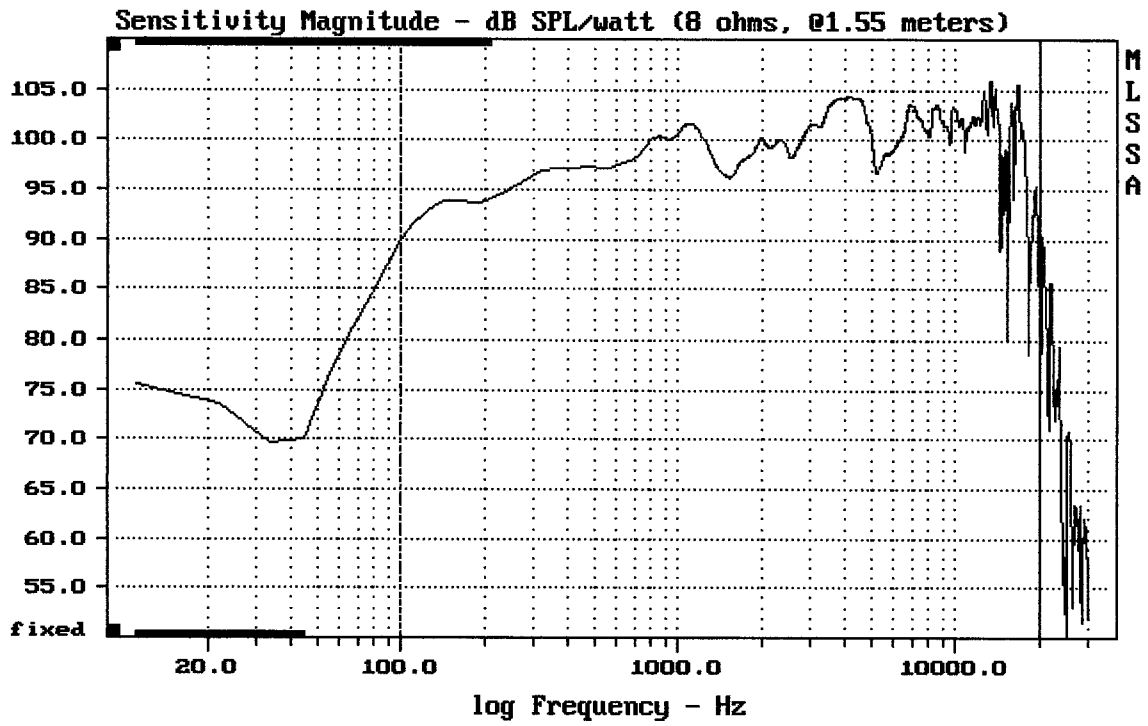

12HCX76

Overlay Compare: dev= +19/-12, std= 7.8, avg= -28

12HCX76

MLSSA: Frequency Domain

Overlay Compare: dev= +27/-12, std= 8.5, avg= -28

12HCX76

Overlay Compare: dev= +26/-14, std= 8.8, avg= -28

12HCX76

MLSSA: Frequency Domain

Level (100:1997 Hz) = 99.69 dB SPL/watt (8 ohms, @1.55 meters) (0.33 oct)

12HCX76

Level (100:19997 Hz) = 99.70 dB SPL/watt (8 ohms, @1.55 meters)

12HCX76

MLSSA: Frequency Domain

mean: -0.000124, rms: 0.001077, std: 0.00107, max: 0.006263, min: -0.001496

12HCX76

-69.07 dB, 977 Hz (22), 2.970 msec (28)

DTTO

mean: -101.5, rms: 122.5, std: 68.6, max: 128.1, min: -191.7

12HCX76

odsud až do konce dokumentu - varianta II.

Level (100:19997 Hz) = 98.55 dB SPL/watt (8 ohms, @1.55 meters) (0.33 oct)