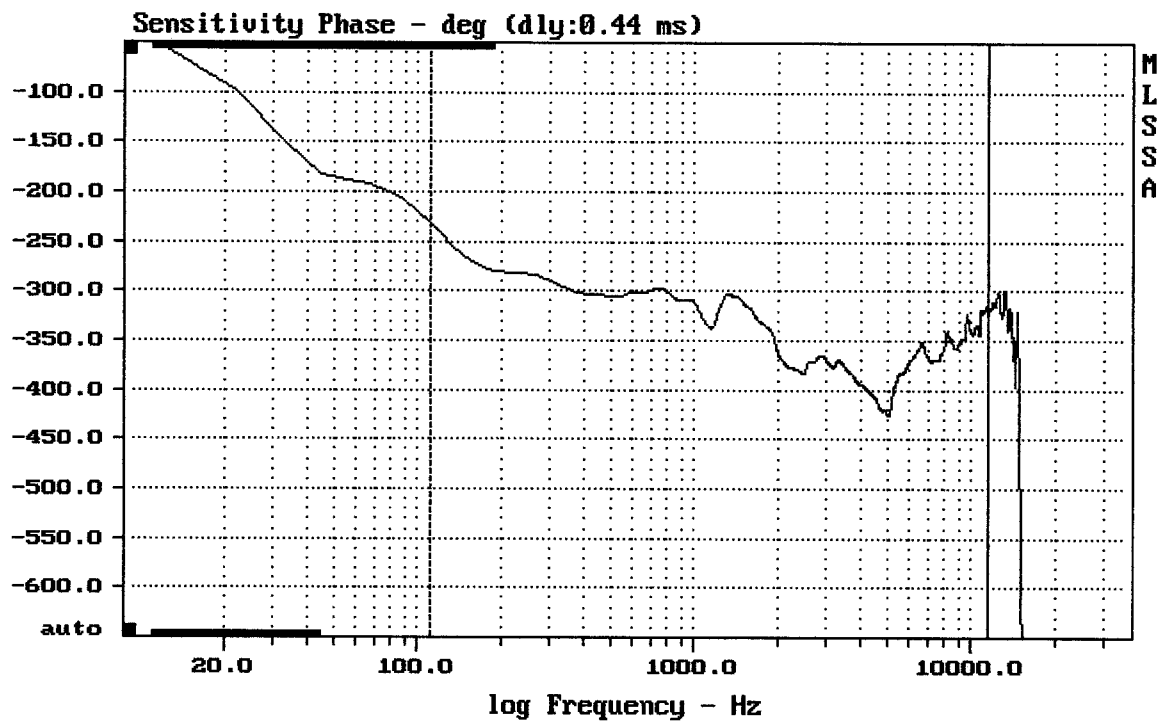

mean: -356.6, rms: 358, std: 32.13, max: -231.9, min: -426.2