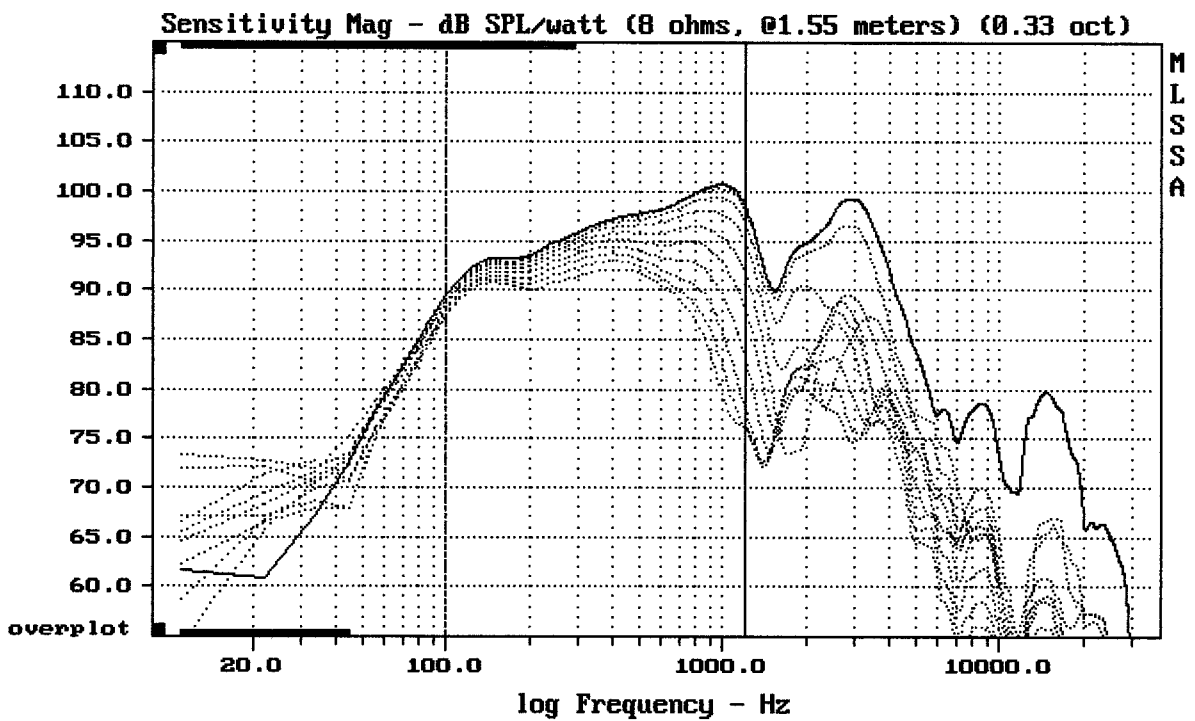

12HCX76

MLSSA: Frequency Domain

mean: -8.076e-007, rms: 0.0001156, std: 0.0001156, max: 0.0006541, min: -0.000

12HCX76

Overlay Compare: dev= +19/-13, std= 7.2, avg= -28

12HCX76

MLSSA: Frequency Domain

Overlay Compare: dev= +9.3/-12, std= 7.3, avg= -11

12HCX76

Overlay Compare: dev= +19/-12, std= 7.8, avg= -28

12HCX76

MLSSA: Frequency Domain

Overlay Compare: dev= +27/-12, std= 8.5, avg= -28

12HCX76

Overlay Compare: dev= +26/-14, std= 8.8, avg= -28

12HCX76

MLSSA: Frequency Domain

Level (100:1997 Hz) = 99.69 dB SPL/watt (8 ohms, @1.55 meters) (0.33 oct)

12HCX76

Level (100:19997 Hz) = 99.70 dB SPL/watt (8 ohms, @1.55 meters)

12HCX76

MLSSA: Frequency Domain

mean: -0.000124, rms: 0.001077, std: 0.00107, max: 0.006263, min: -0.001496

12HCX76

-69.07 dB, 977 Hz (22), 2.970 msec (28)

DTTO

mean: -101.5, rms: 122.5, std: 68.6, max: 128.1, min: -191.7

12HCX76

odsud až do konce dokumentu - varianta II.

Level (100:19997 Hz) = 98.55 dB SPL/watt (8 ohms, @1.55 meters) (0.33 oct)