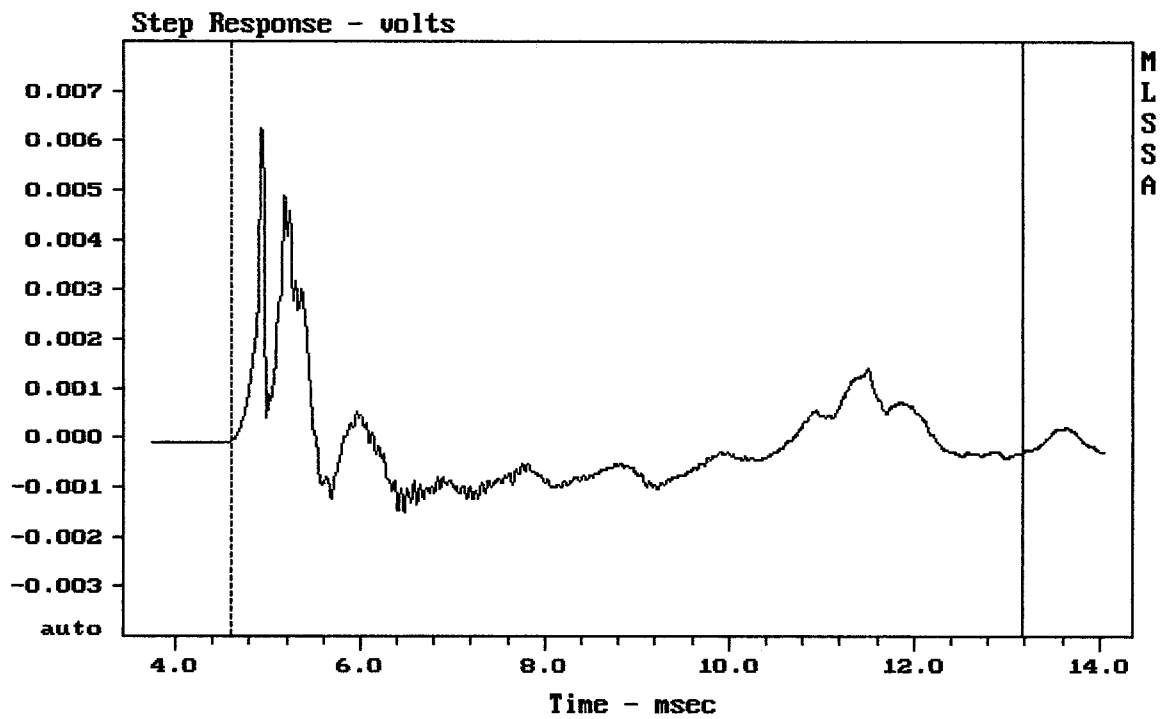

MLSSA: Frequency Domain

Level (100:1997 Hz) = 99.69 dB SPL/watt (8 ohms, @1.55 meters) (0.33 oct)

12HCX76

Level (100:19997 Hz) = 99.70 dB SPL/watt (8 ohms, @1.55 meters)

12HCX76

MLSSA: Frequency Domain

mean: -0.000124, rms: 0.001077, std: 0.00107, max: 0.006263, min: -0.001496