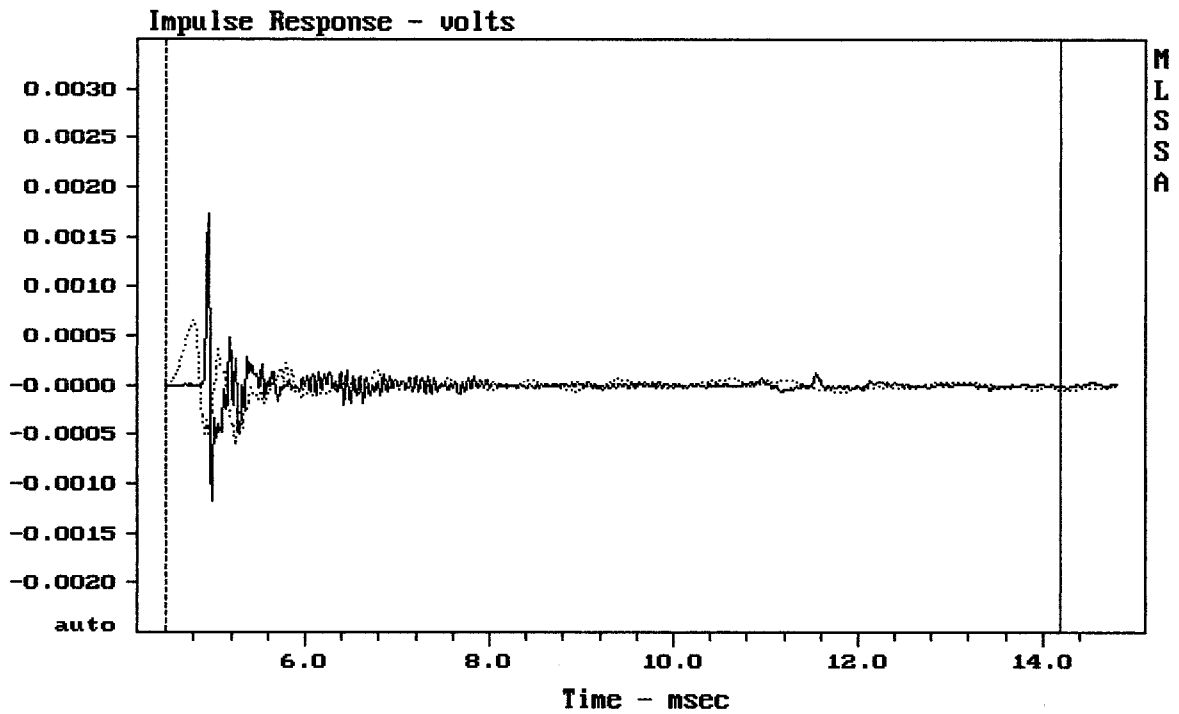

mean: -8.076e-007, rms: 0.0001156, std: 0.0001156, max: 0.0006541, min: -0.000

12HCX76