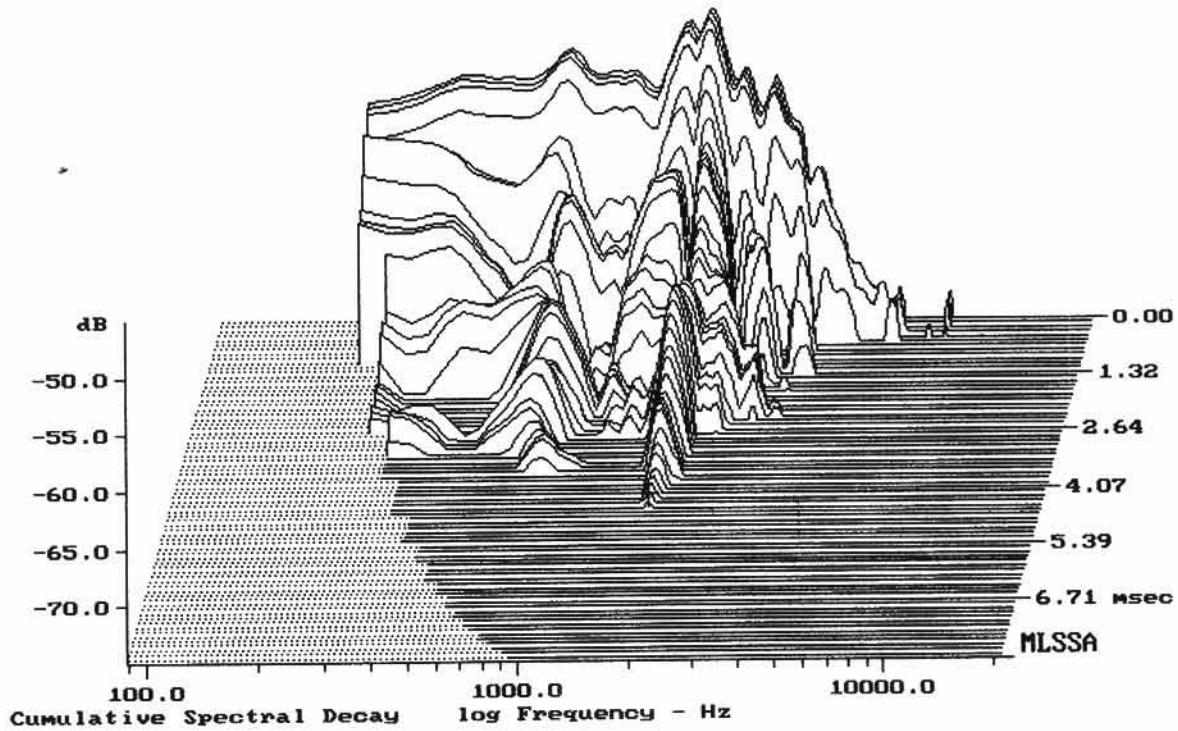

---

Level (67:3496 Hz) = 92.48 dB SPL/watt (8 ohms, @1.00 meters)

---

12" GK MB150S

MLSSA: Frequency Domain

-74.10 dB, 1731 Hz (39), 4.400 msec (41)