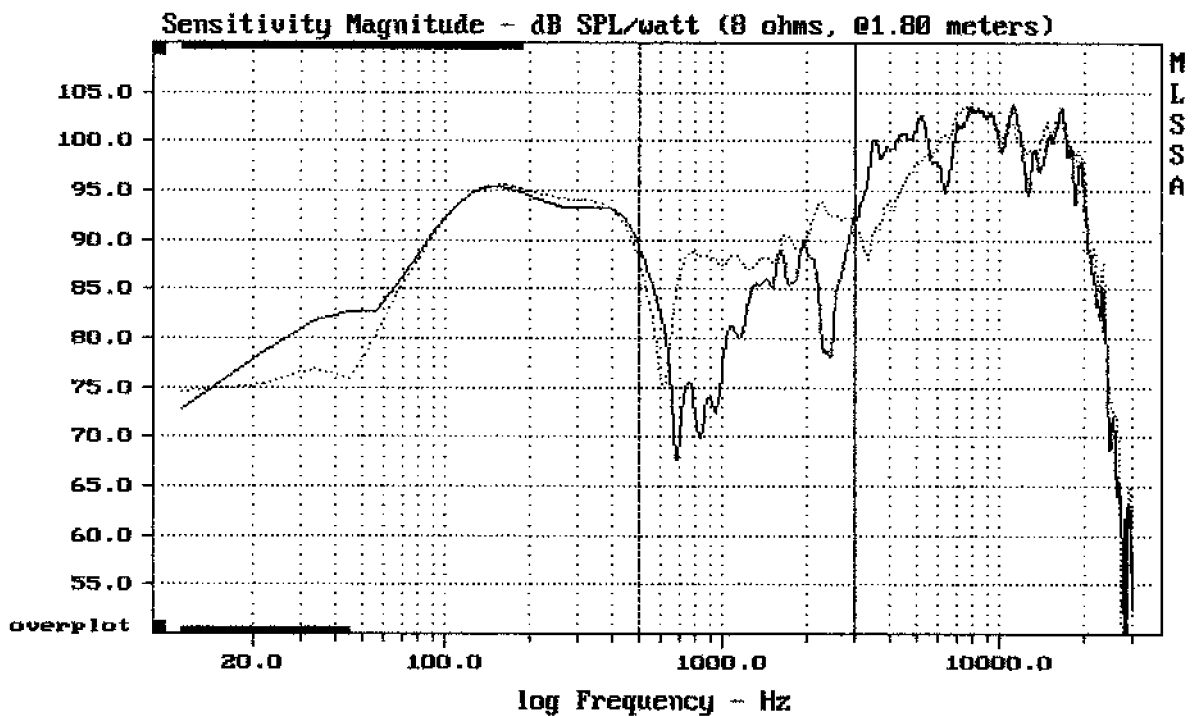

---

Level (67.21007 Hz) = 96.18 dB SPL/watt (8 ohms, @1.80 meters)

---

15/3

MLSSA: Frequency Domain

---

Overlay Compare: dev= +13/-12, std= 5.7, avg= 6.2

---