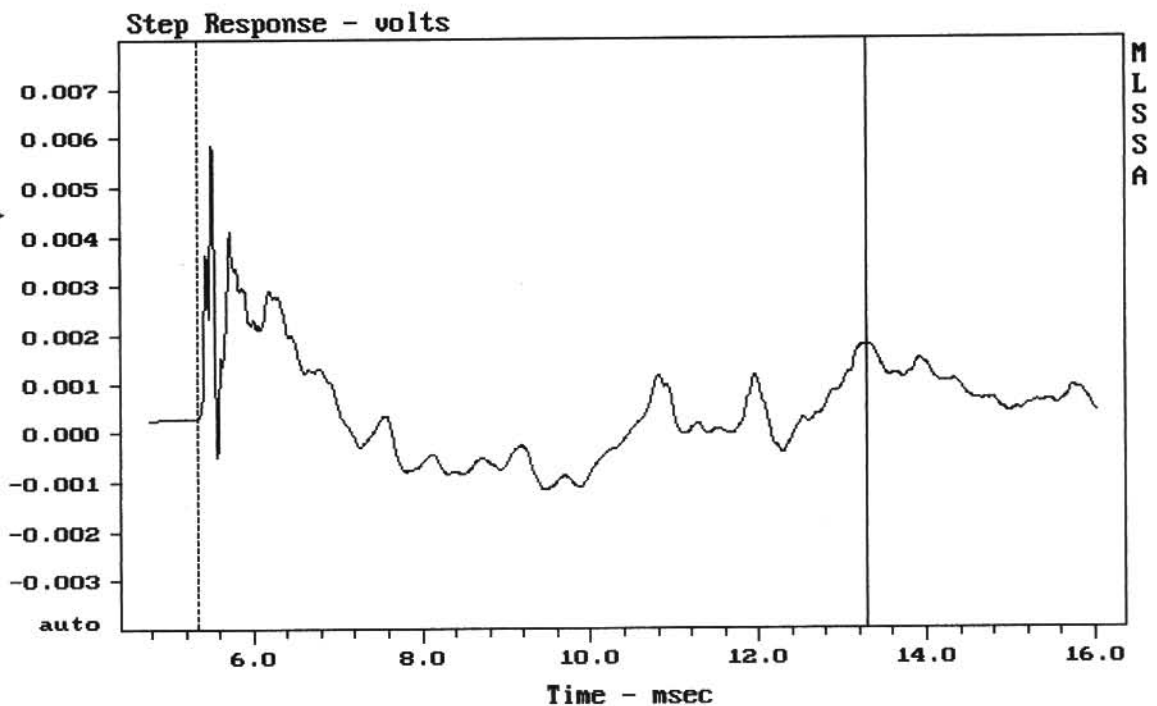

---

mean: 9.521, rms: 10.79, std: 5.071, max: 33.64, min: 3.098

---

3WAY ?TESLA + ? + CP16

MLSSA: Frequency Domain

---

Level (67:20996 Hz) = 92.60 dB SPL/watt (8 ohms, @1.80 meters)

---

3WAY ?TESLA + ? + CP16

-79.11 dB, 1776 Hz (40), 3.960 msec (37)

DTTO

mean: 0.0003449, rms: 0.001212, std: 0.001162, max: 0.00585, min: -0.001174