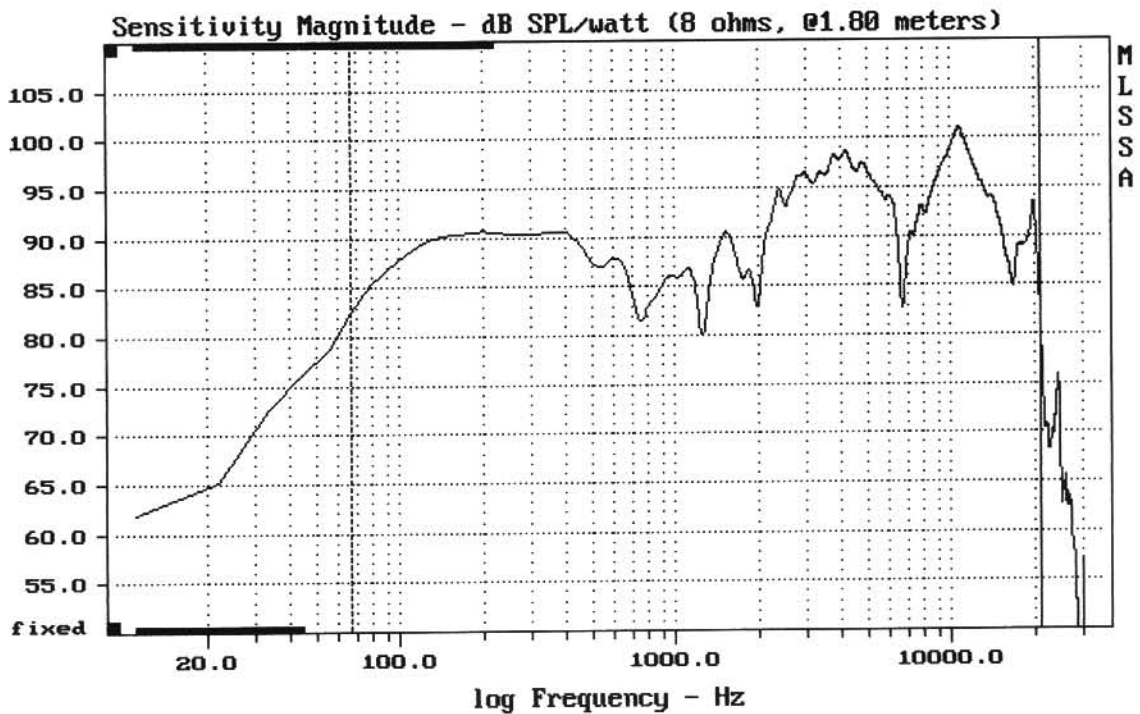

---

mean: 9.521, rms: 10.79, std: 5.071, max: 33.64, min: 3.098

---

3WAY ?TESLA + ? + CP16

MLSSA: Frequency Domain

---

Level (67:20996 Hz) = 92.60 dB SPL/watt (8 ohms, @1.80 meters)

---

3WAY ?TESLA + ? + CP16

-79.11 dB, 1776 Hz (40), 3.960 msec (37)

DTTO

mean: 0.0003449, rms: 0.001212, std: 0.001162, max: 0.00585, min: -0.001174