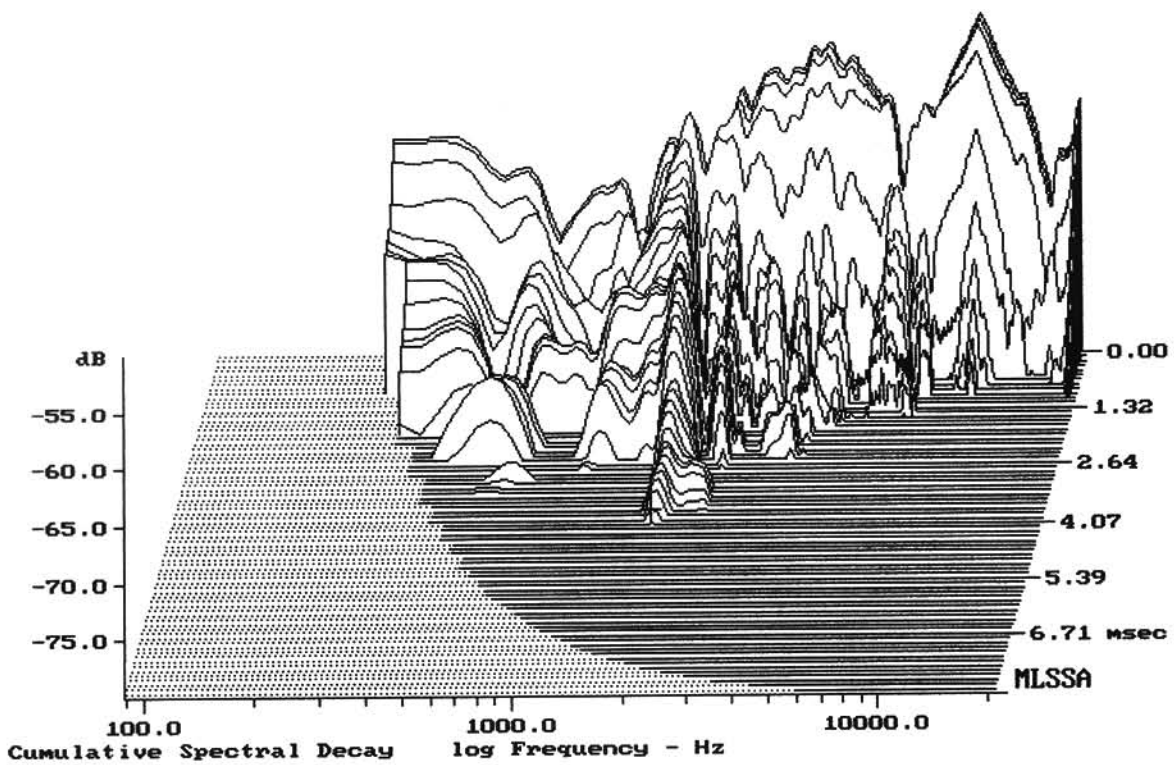

---

mean: 9.521, rms: 10.79, std: 5.071, max: 33.64, min: 3.098

---

3WAY ?TESLA + ? + CP16

MLSSA: Frequency Domain

---

Level (67:20996 Hz) = 92.60 dB SPL/watt (8 ohms, @1.80 meters)

---

3WAY ?TESLA + ? + CP16

-79.11 dB, 1776 Hz (40), 3.960 msec (37)

DTTO

mean: 0.0003449, rms: 0.001212, std: 0.001162, max: 0.00585, min: -0.001174