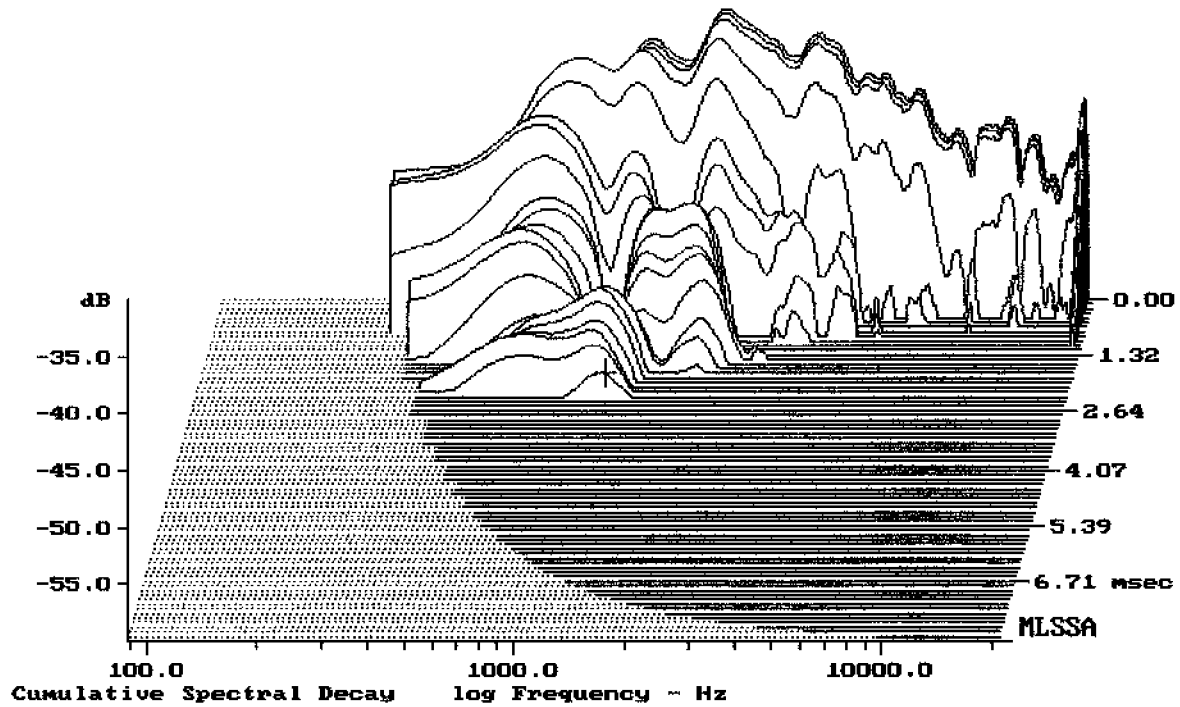

E-shop: <http://eshop.prodance.cz/de200-8-ohm/d-82302/>

E-shop: <http://eshop.prodance.cz/a7570-zvukovod/d-83912/>

Level (1398:20000 Hz) = 106.21 dB SPL/watt (8 ohms, @1.00 meters)

DE200 + A7570 2x

MLSSA: Frequency Domain

-57.94 dB, 1154 Hz (26), 2.310 msec (22)

---

mean: 8.849, rms: 9.129, std: 2.247, max: 29.96, min: 6.183

---

DE500 FREE AIR

MLSSA: Frequency Domain

---

mean: 11.02, rms: 11.35, std: 2.696, max: 23.03, min: 5.988

---

DE200 FREE AIR