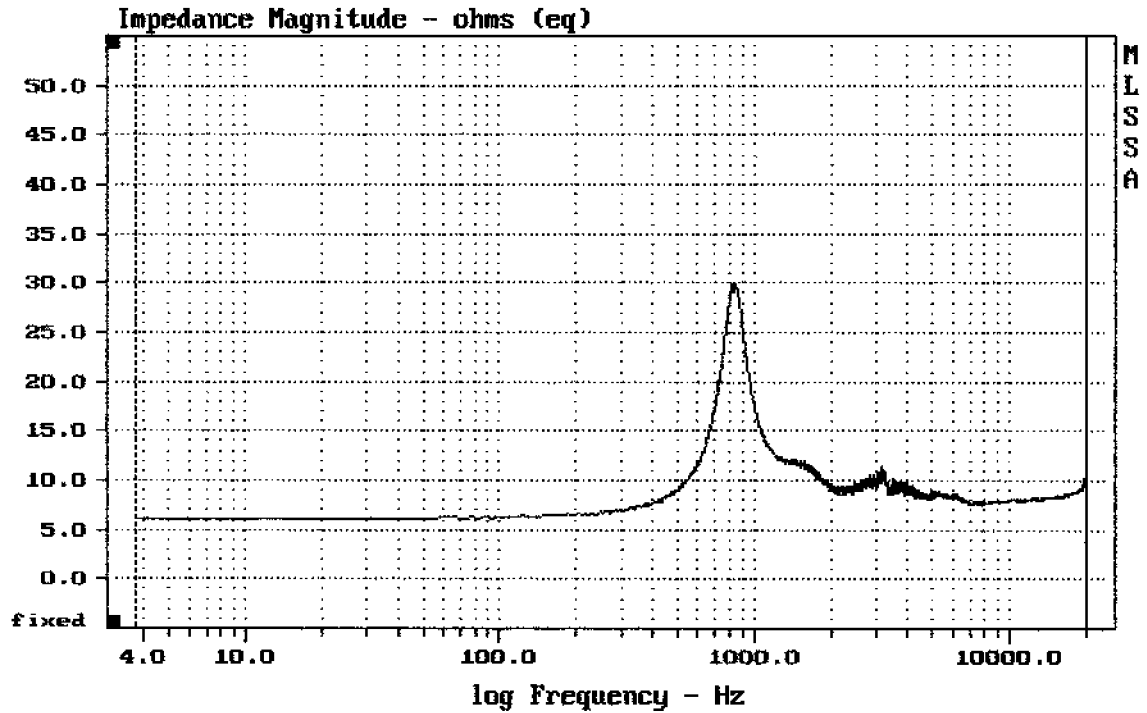

E-shop: <http://eshop.prodance.cz/de200-8-ohm/d-82302/>

E-shop: <http://eshop.prodance.cz/a7570-zvukovod/d-83912/>

Level (1398:20000 Hz) = 106.21 dB SPL/watt (8 ohms, @1.00 meters)

DE200 + A7570 2x

MLSSA: Frequency Domain

-57.94 dB, 1154 Hz (26), 2.310 msec (22)

---

mean: 8.849, rms: 9.129, std: 2.247, max: 29.96, min: 6.183

---

DE500 FREE AIR

MLSSA: Frequency Domain

---

mean: 11.02, rms: 11.35, std: 2.696, max: 23.03, min: 5.988