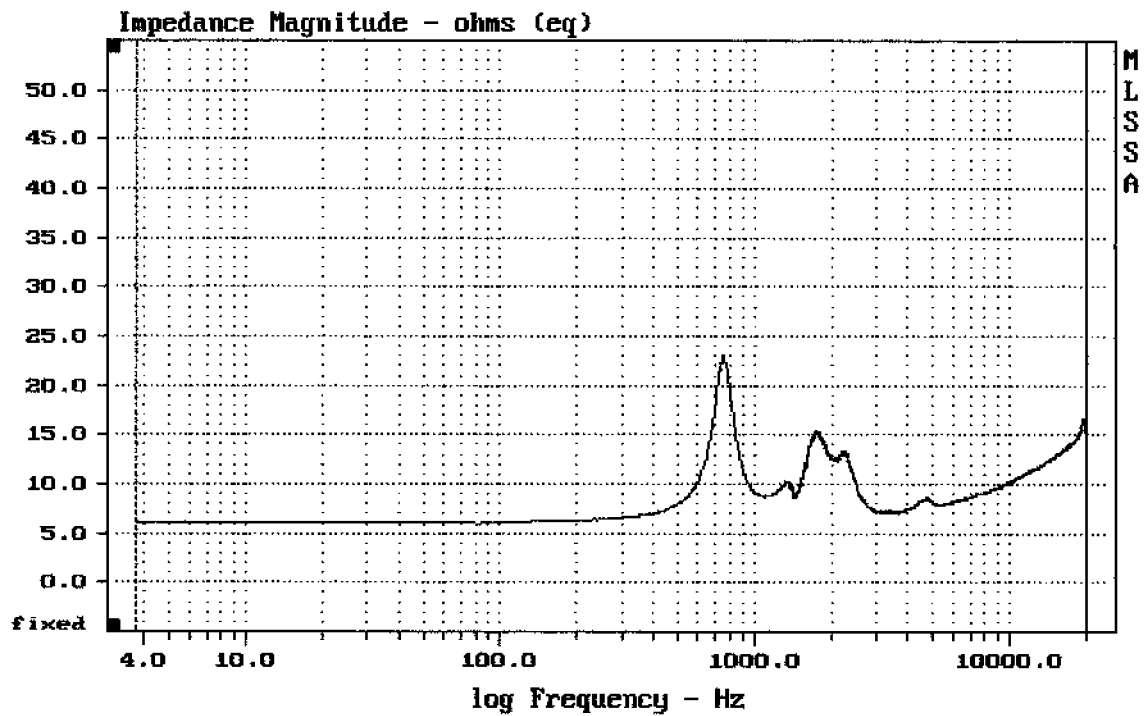

E-shop: <http://eshop.prodance.cz/de200-8-ohm/d-82302/>

E-shop: <http://eshop.prodance.cz/a7570-zvukovod/d-83912/>

Level (1398:20000 Hz) = 106.21 dB SPL/watt (8 ohms, @1.00 meters)

DE200 + A7570 2x

MLSSA: Frequency Domain

-57.94 dB, 1154 Hz (26), 2.310 msec (22)

---

mean: 8.849, rms: 9.129, std: 2.247, max: 29.96, min: 6.183

---

DE500 FREE AIR

MLSSA: Frequency Domain

---

mean: 11.02, rms: 11.35, std: 2.696, max: 23.03, min: 5.988

---

DE200 FREE AIR