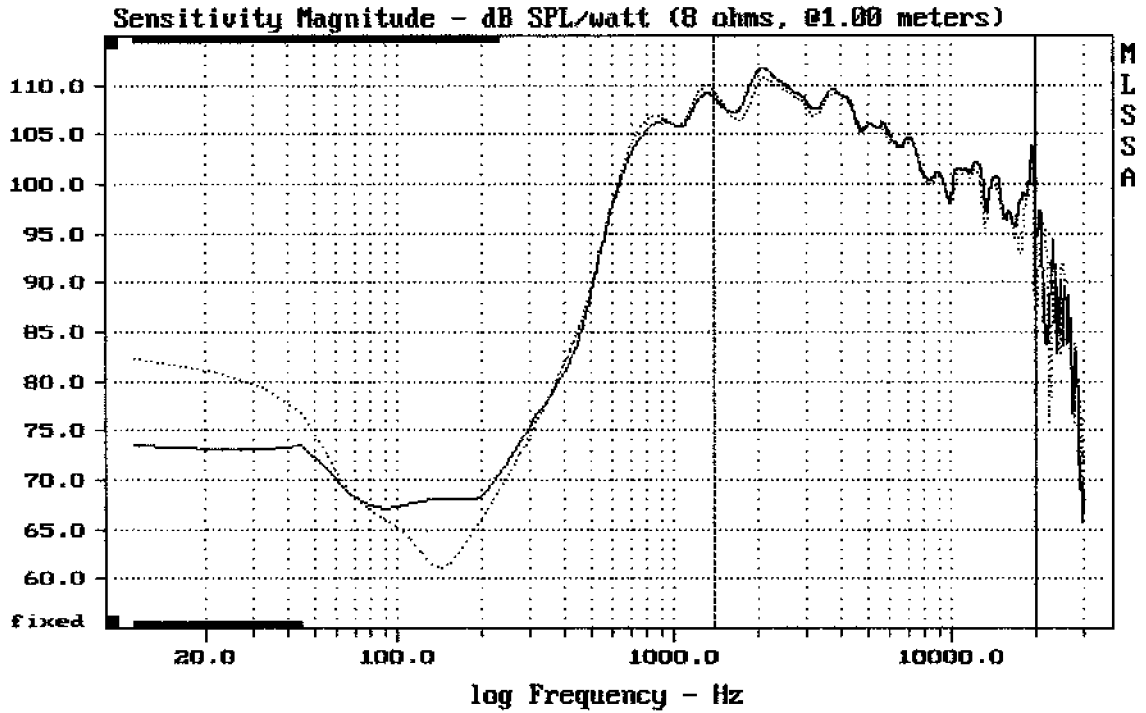

E-shop: <http://eshop.prodance.cz/de200-8-ohm/d-82302/>

E-shop: <http://eshop.prodance.cz/a7570-zvukovod/d-83912/>

Level (1398:20000 Hz) = 106.21 dB SPL/watt (8 ohms, @1.00 meters)

DE200 + A7570 2x

MLSSA: Frequency Domain

-57.94 dB, 1154 Hz (26), 2.310 msec (22)

---

mean: 8.849, rms: 9.129, std: 2.247, max: 29.96, min: 6.183

---

DE500 FREE AIR

MLSSA: Frequency Domain

---

mean: 11.02, rms: 11.35, std: 2.696, max: 23.03, min: 5.988