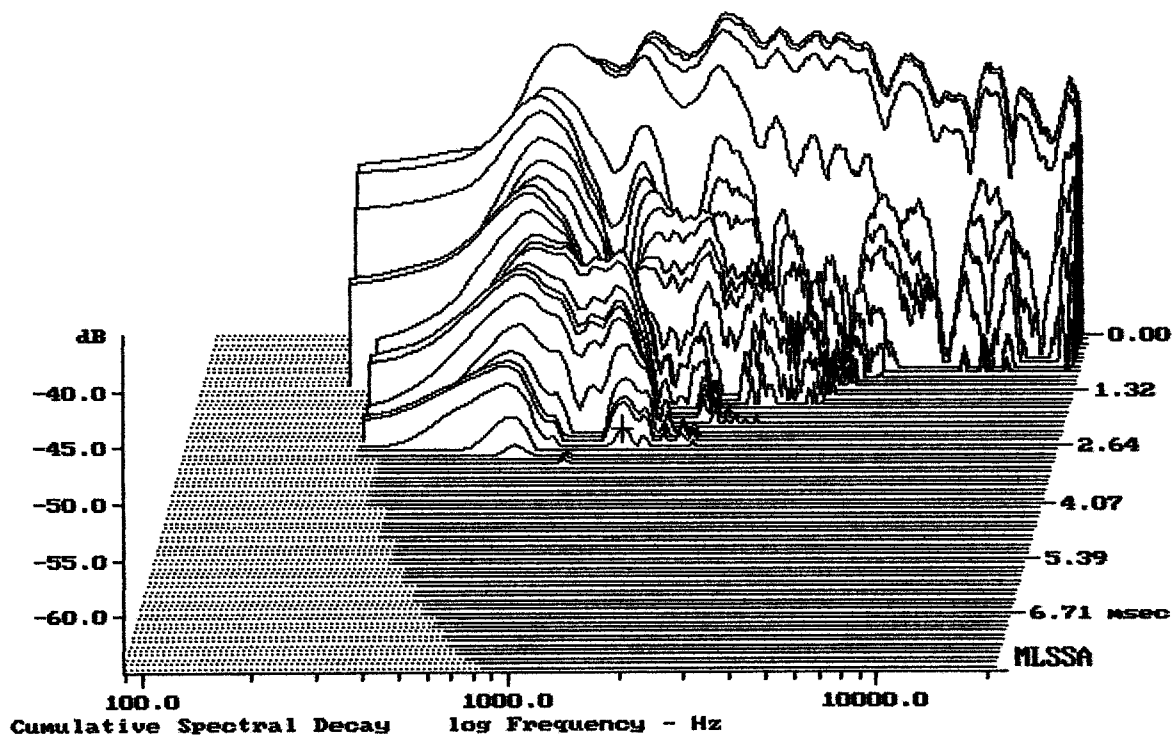

Level (699:19997 Hz) = 109.83 dB SPL/watt (16 ohms, @1.00 meters)

DE500/16 + A7570

MLSSA: Frequency Domain

-63.55 dB, 1376 Hz (31), 2.640 msec (25)

DITO

---

mean: 12.17, rms: 12.7, std: 3.626, max: 45.53, min: 8.223

---

DE500/16

MLSSA: Frequency Domain

---

mean: 12.21, rms: 12.8, std: 3.847, max: 39.22, min: 7.91

---

DTTO + A7570

MLSSA: Frequency Domain