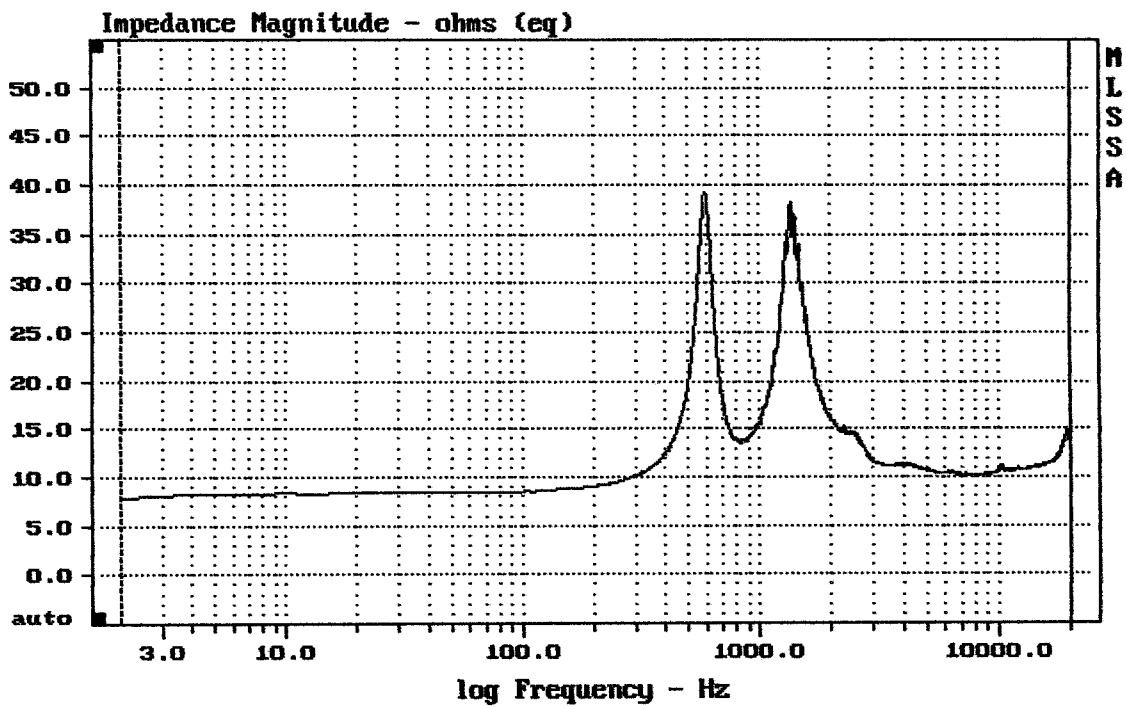

Level (699:19997 Hz) = 109.83 dB SPL/watt (16 ohms, @1.00 meters)

DE500/16 + A7570

MLSSA: Frequency Domain

-63.55 dB, 1376 Hz (31), 2.640 msec (25)

DITO

---

mean: 12.17, rms: 12.7, std: 3.626, max: 45.53, min: 8.223

---

DE500/16

MLSSA: Frequency Domain

---

mean: 12.21, rms: 12.8, std: 3.847, max: 39.22, min: 7.91

---

DTTO + A7570

MLSSA: Frequency Domain