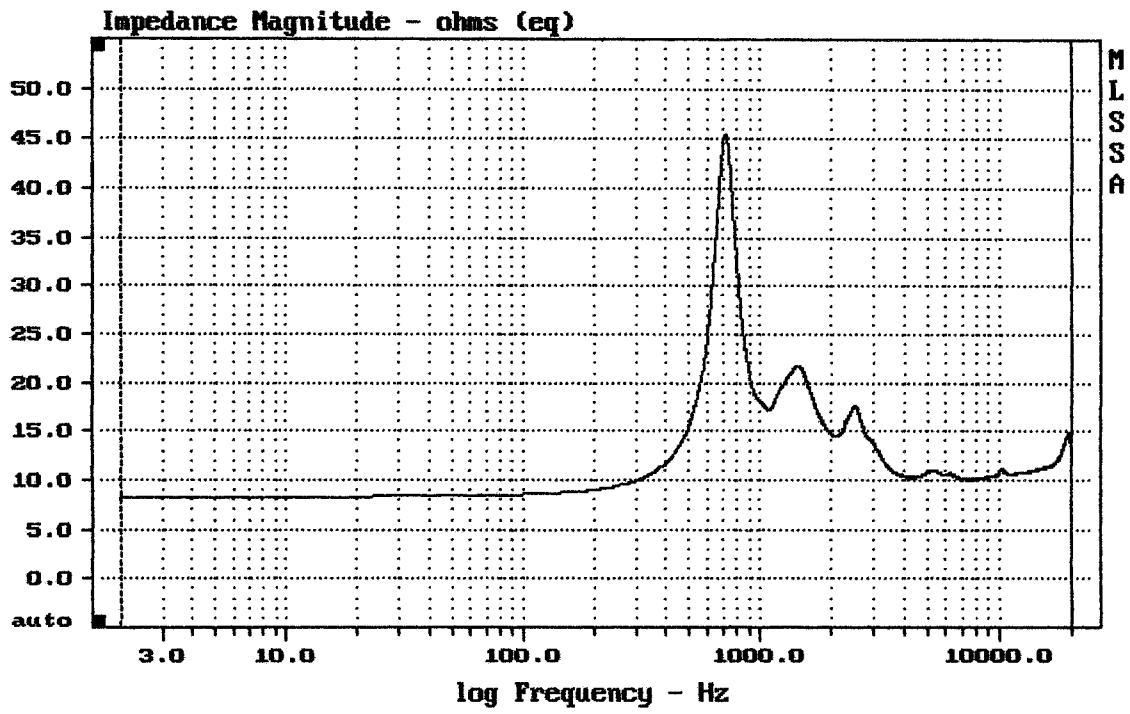

Level (699:19997 Hz) = 109.83 dB SPL/watt (16 ohms, @1.00 meters)

DE500/16 + A7570

MLSSA: Frequency Domain

-63.55 dB, 1376 Hz (31), 2.640 msec (25)

DITO

---

mean: 12.17, rms: 12.7, std: 3.626, max: 45.53, min: 8.223

---

DE500/16

MLSSA: Frequency Domain

---

mean: 12.21, rms: 12.8, std: 3.847, max: 39.22, min: 7.91

---

DTTO + A7570

MLSSA: Frequency Domain