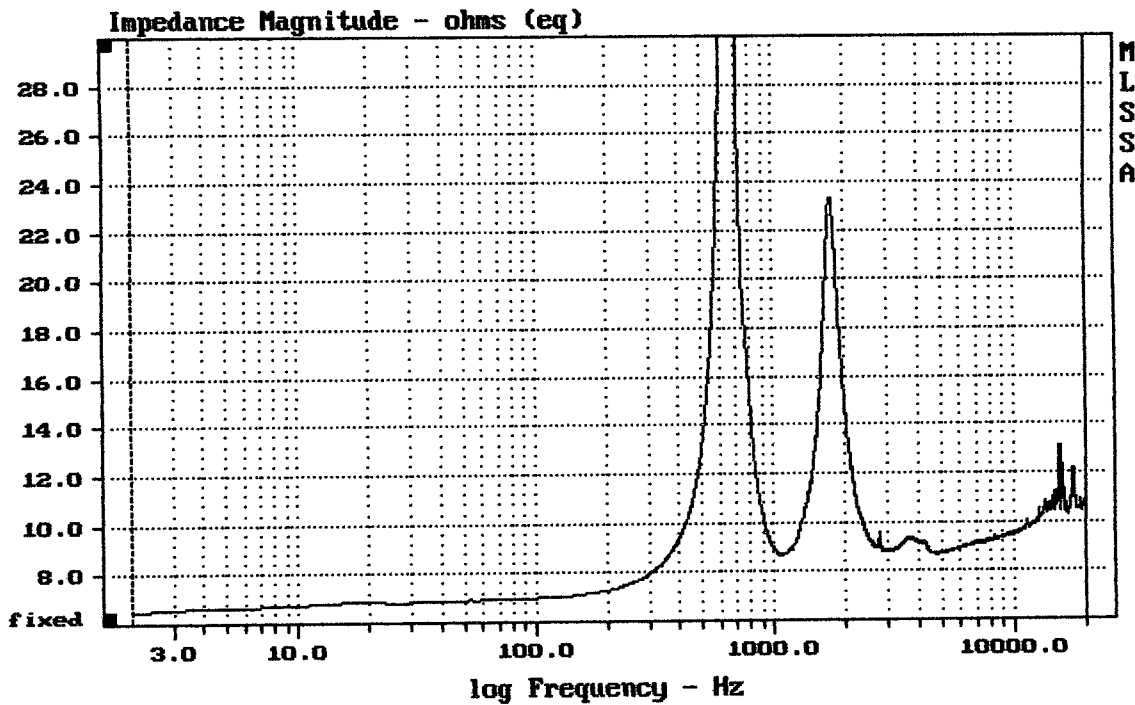

Level (499:18999 Hz) = 108.35 dB SPL/watt (8 ohms, @1.00 meters)

DE95TN + ME60

MLSSA: Frequency Domain

-59.38 dB, 15625 Hz (352), 3.740 msec (35)

DTTO

mean: 10.28, rms: 10.43, std: 1.781, max: 22.04, min: 6.45

DE95TN + ME60

MLSSA: Frequency Domain

mean: 10.38, rms: 10.85, std: 3.139, max: 54.12, min: 6.464

DE95TN

MLSSA: Frequency Domain