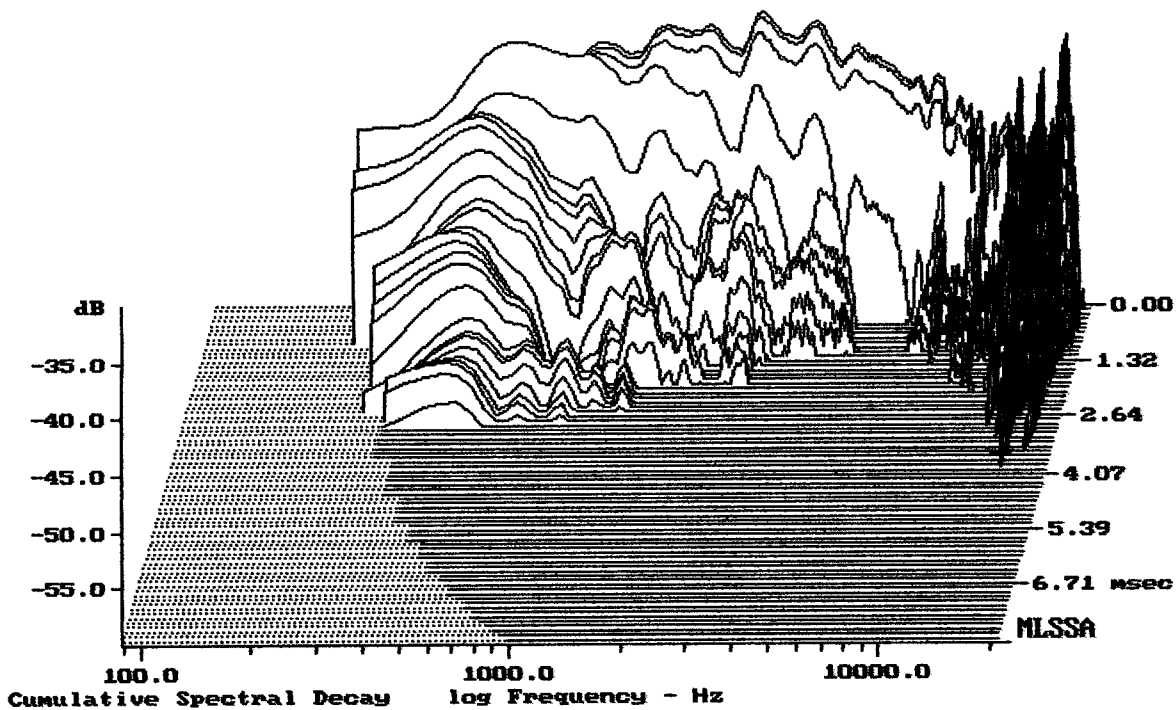

Level (499:18999 Hz) = 108.35 dB SPL/watt (8 ohms, @1.00 meters)

DE95TN + ME60

MLSSA: Frequency Domain

-59.38 dB, 15625 Hz (352), 3.740 msec (35)

DTTO

mean: 10.28, rms: 10.43, std: 1.781, max: 22.04, min: 6.45

DE95TN + ME60

MLSSA: Frequency Domain

mean: 10.38, rms: 10.85, std: 3.139, max: 54.12, min: 6.464

DE95TN

MLSSA: Frequency Domain