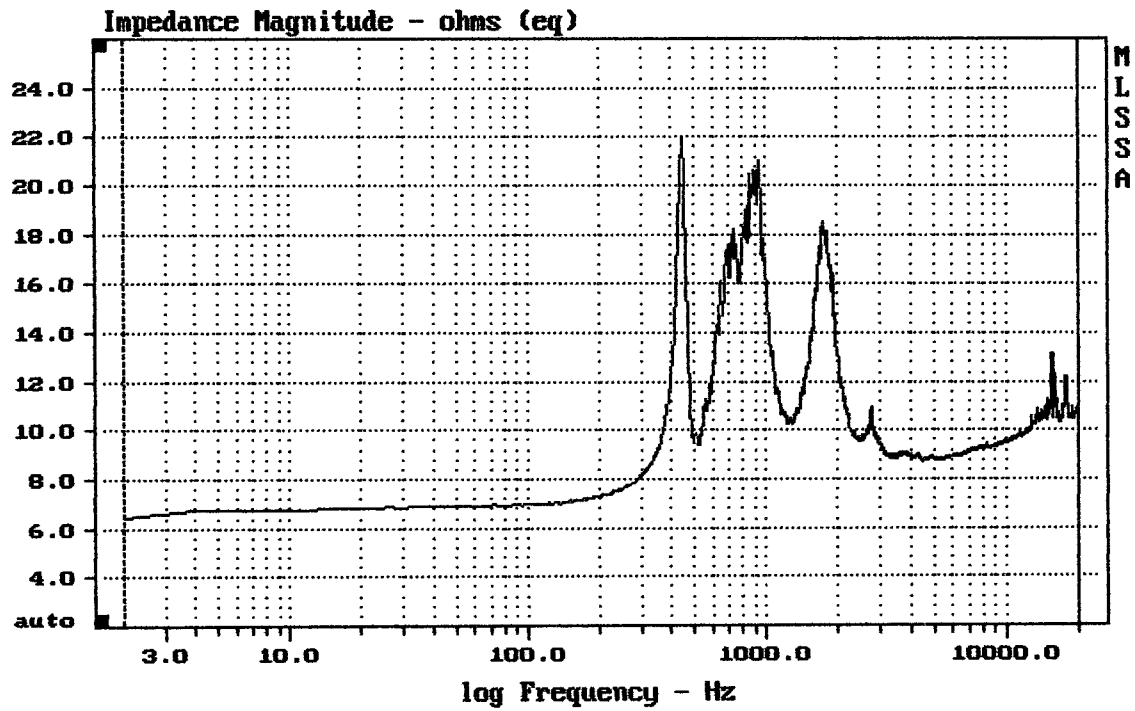

Level (499:18999 Hz) = 108.35 dB SPL/watt (8 ohms, @1.00 meters)

DE95TN + ME60

MLSSA: Frequency Domain

-59.38 dB, 15625 Hz (352), 3.740 msec (35)

DTTO

mean: 10.28, rms: 10.43, std: 1.781, max: 22.04, min: 6.45

DE95TN + ME60

MLSSA: Frequency Domain

mean: 10.38, rms: 10.85, std: 3.139, max: 54.12, min: 6.464

DE95TN

MLSSA: Frequency Domain