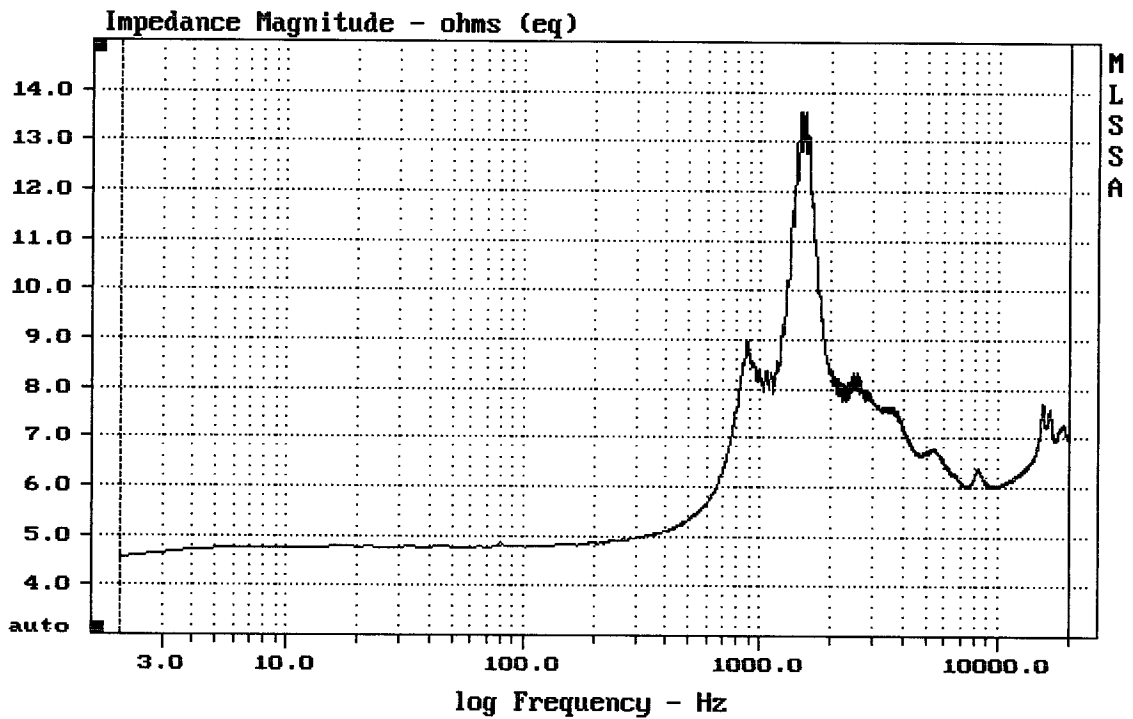

BMS4524

MLSSA: Frequency Domain