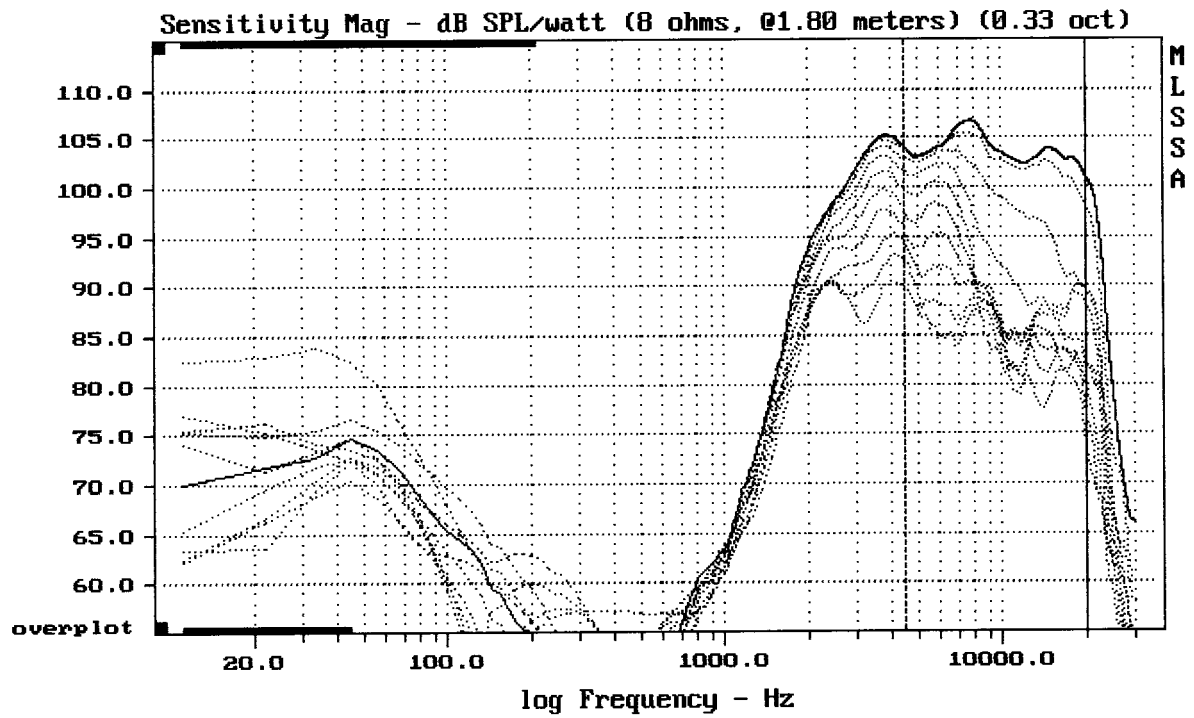

---

Overlay Compare: dev= +7.8/-7.3, std= 5.4, avg= -13

---

BEYMA CP21/F 0/10/...90 DEG.HOR.

---

Overlay Compare: dev= +7.3/-5.7, std= 2.7, avg= -21

---

BEYMA CP21/F 0/10/...90 DEG.VERT.