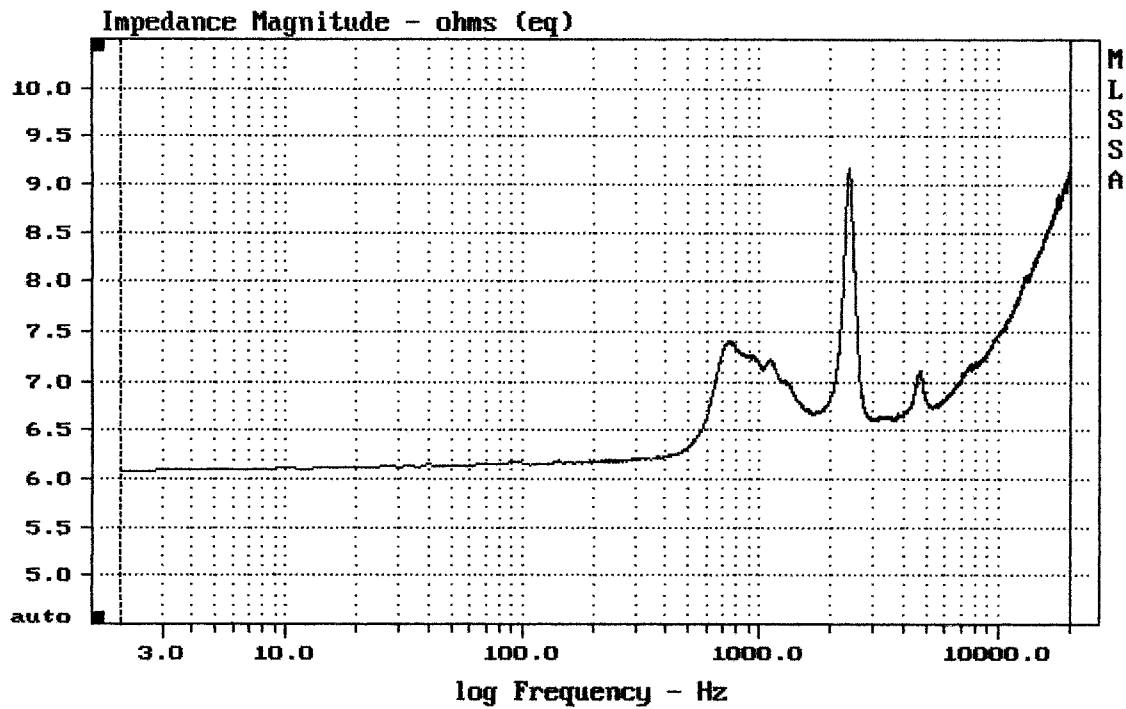

Level (1199:13206 Hz) = 104.87 dB SPL/watt (8 ohms, @1.00 meters)

D2021I + HM25-25

MLSSA: Frequency Domain

-64.67 dB, 2219 Hz (58), 2.310 msec (22)

D2021I + HM25-25

mean: 7.65, rms: 7.692, std: 0.8054, max: 9.2, min: 6.082

D202T1

MLSSA: Frequency Domain

mean: 7.65, rms: 7.69, std: 0.7781, max: 9.205, min: 6.037

D202T1 HM25-25

MLSSA: Frequency Domain