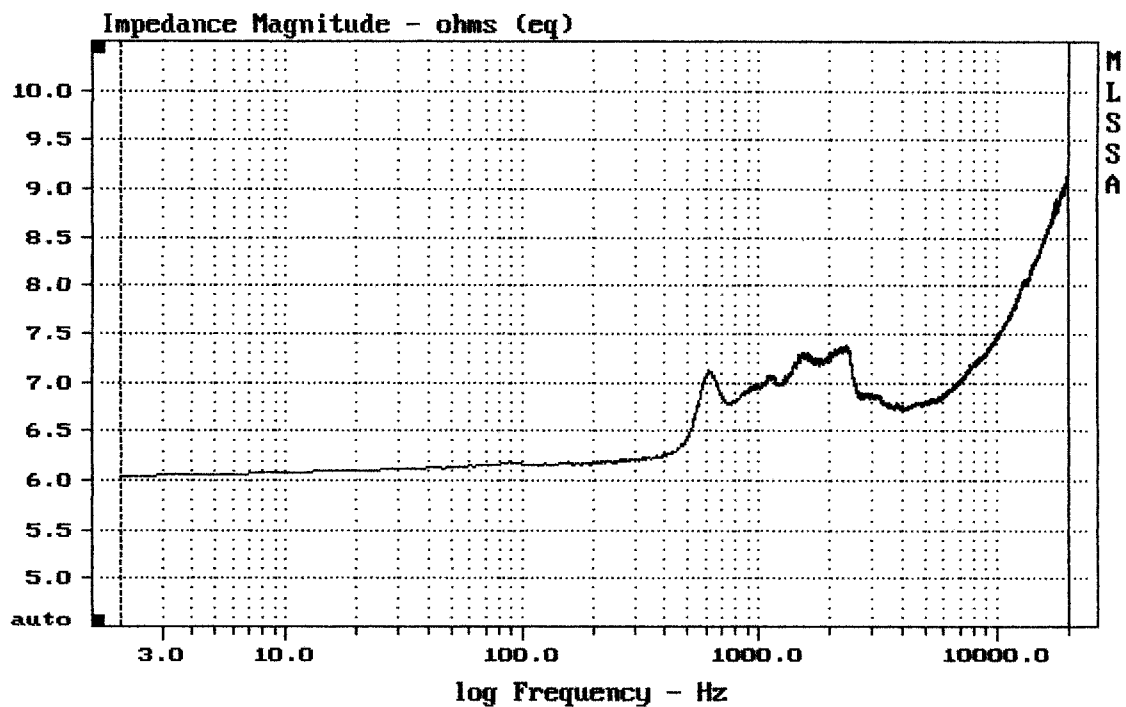

mean: 7.65, rms: 7.69, std: 0.7781, max: 9.205, min: 6.037

D202T1 HM25-25

MLSSA: Frequency Domain