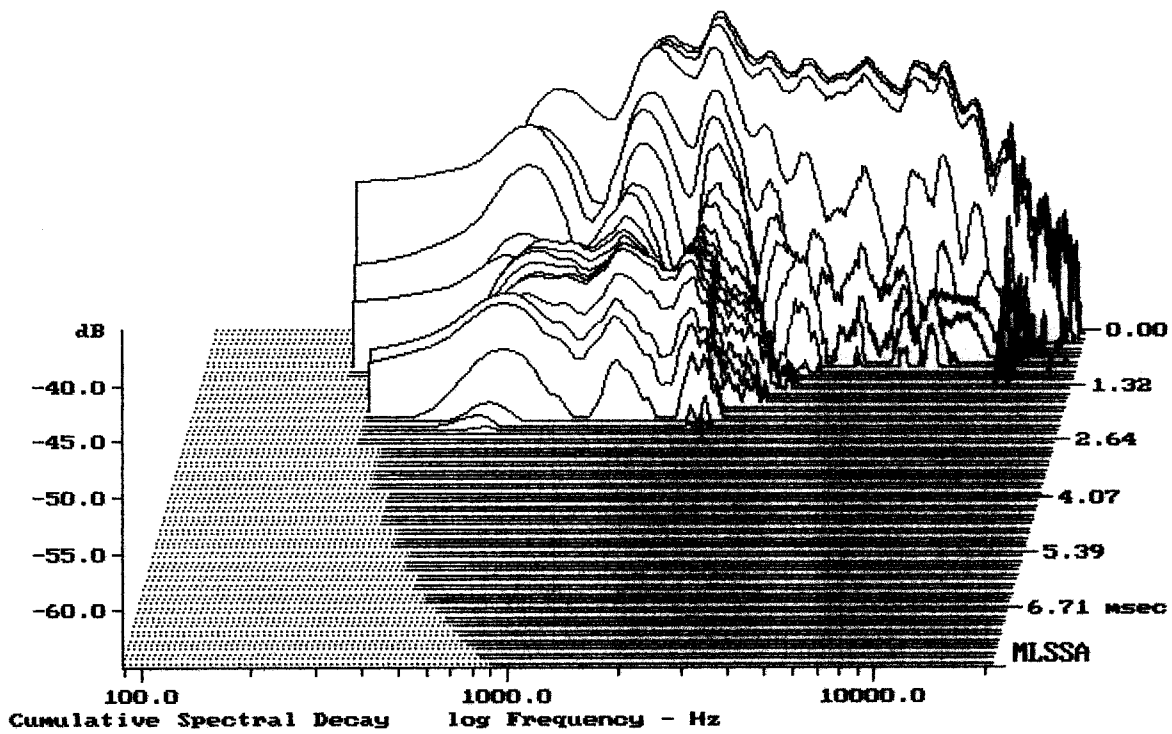

Level (1199:13206 Hz) = 104.87 dB SPL/watt (8 ohms, @1.00 meters)

D2021I + HM25-25

MLSSA: Frequency Domain

-64.67 dB, 2219 Hz (58), 2.310 msec (22)

D2021I + HM25-25

mean: 7.65, rms: 7.692, std: 0.8054, max: 9.2, min: 6.082

D202T1

MLSSA: Frequency Domain

mean: 7.65, rms: 7.69, std: 0.7781, max: 9.205, min: 6.037

D202T1 HM25-25

MLSSA: Frequency Domain