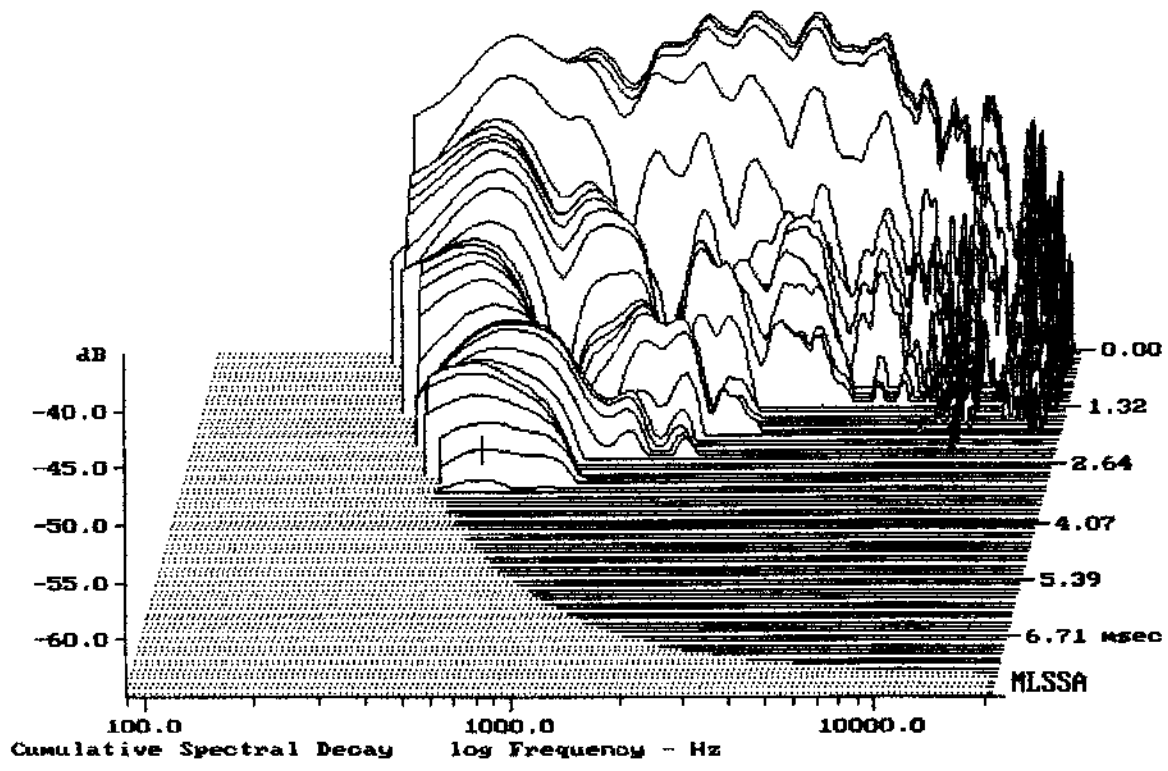

Level (999:16002 Hz) = 107.00 dB SPL/watt (8 ohms, @1.00 meters)

D.A.S. M8 + ME60

MLSSA: Frequency Domain

-62.00 dB, 577 Hz (13), 3.000 msec (29)