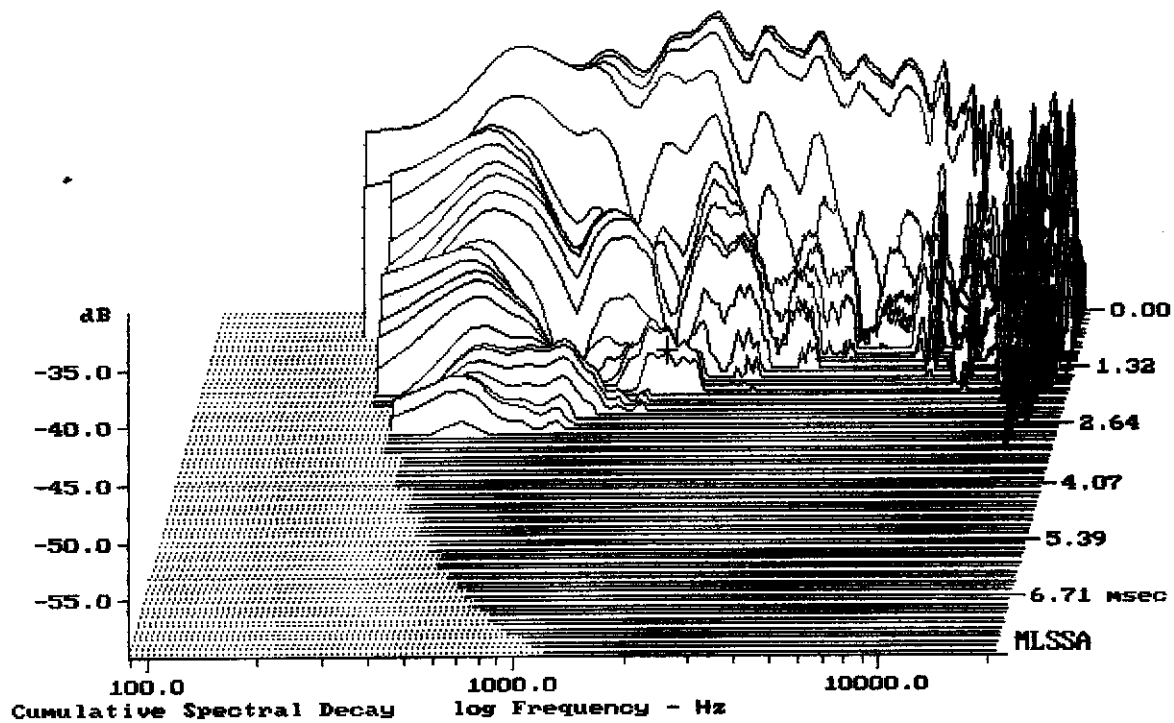

Level (499:19010 Hz) = 108.00 dB SPL/watt (8 ohms, @1.00 meters)

DE64TM + ME60

MLSSA: Frequency Domain

-56.56 dB, 1642 Hz (37), 1.870 msec (18)