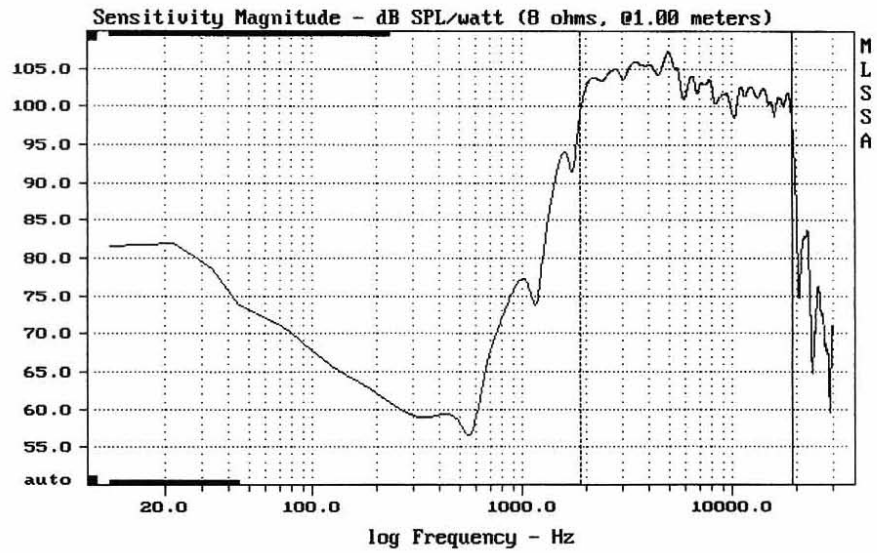

E-shop: <http://eshop.prodance.cz/apt80/d-90708/>

Level (1898:19209 Hz) = 103.44 dB SPL/watt (8 ohms, @1.00 meters)

EMINENCE APT80 FROM AH

MLSSA: Frequency Domain

-63.34 dB, 5460 Hz (123), 1.760 msec (17)

E-shop: <http://eshop.prodance.cz/apt80/d-90708/>

---

Overlay Compare: dev= +8.2/-7.2, std= 4.9, avg= -21

---

EMINENCE APT80 0/10/...90 DEG.