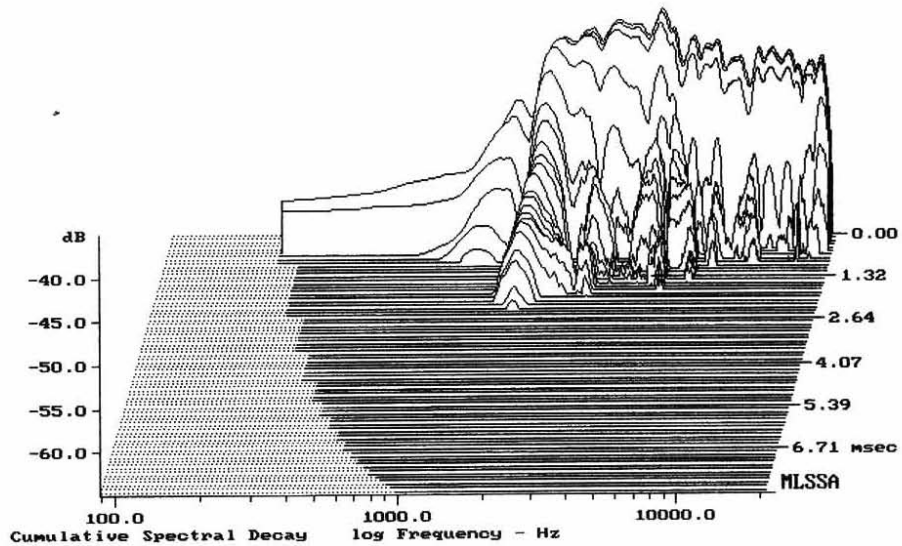

E-shop: <http://eshop.prodance.cz/apt80/d-90708/>

Level (1898:19209 Hz) = 103.44 dB SPL/watt (8 ohms, @1.00 meters)

EMINENCE APT80 FROM AH

MLSSA: Frequency Domain

-63.34 dB, 5460 Hz (123), 1.760 msec (17)

E-shop: <http://eshop.prodance.cz/apt80/d-90708/>

---

Overlay Compare: dev= +8.2/-7.2, std= 4.9, avg= -21

---

EMINENCE APT80 0/10/...90 DEG.