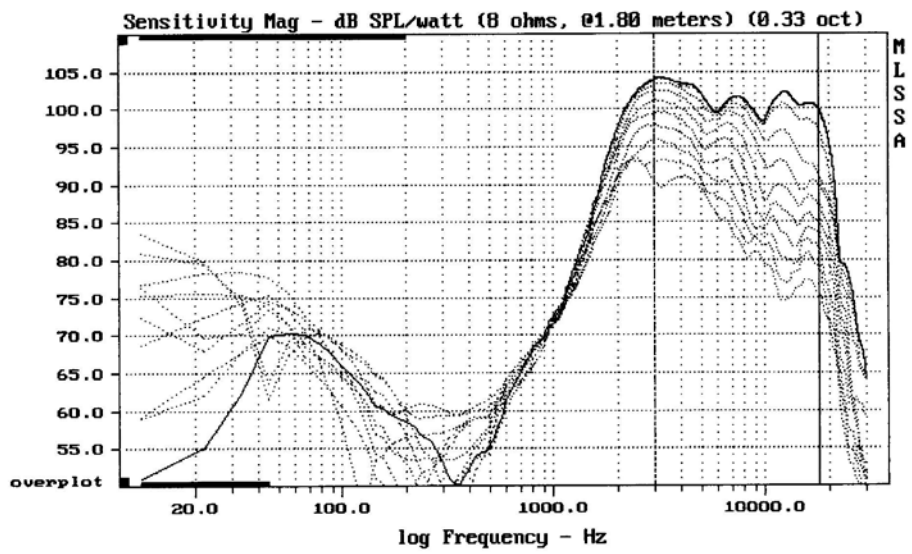

E-shop: <http://eshop.prodance.cz/apt80/d-90708/>

Level (1898:19209 Hz) = 103.44 dB SPL/watt (8 ohms, @1.00 meters)

EMINENCE APT80 FROM AH

MLSSA: Frequency Domain

-63.34 dB, 5460 Hz (123), 1.760 msec (17)

E-shop: <http://eshop.prodance.cz/apt80/d-90708/>

---

Overlay Compare: dev= +8.2/-7.2, std= 4.9, avg= -21

---

EMINENCE APT80 0/10/...90 DEG.