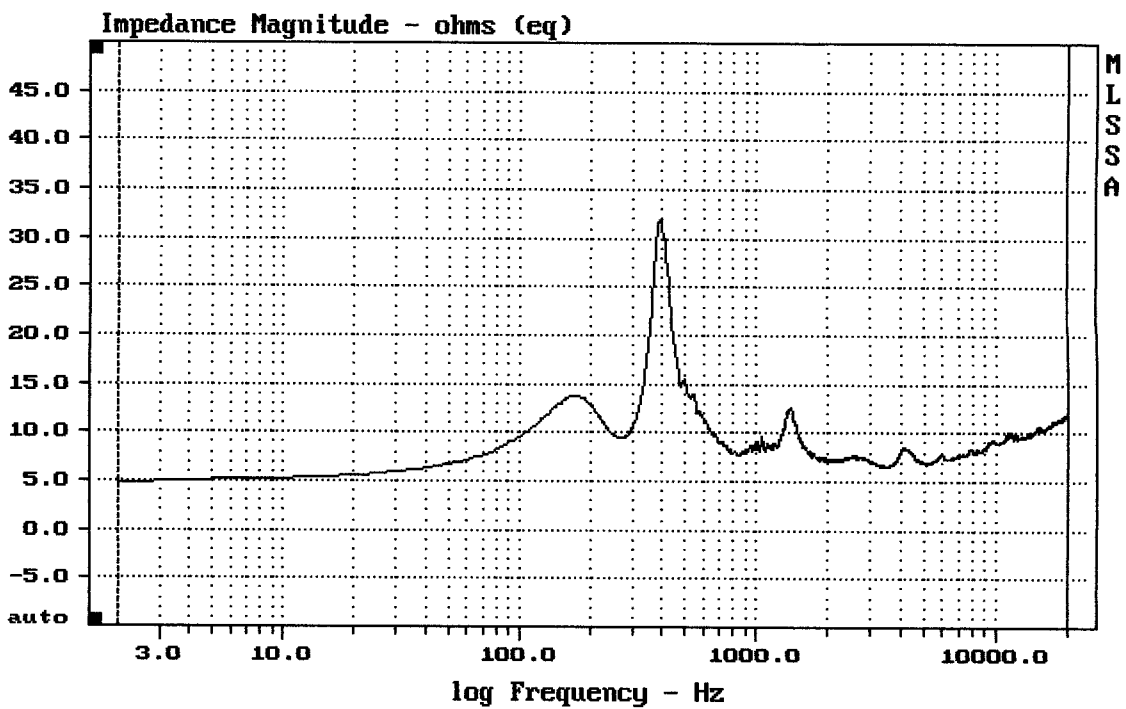

Level (499:12507 Hz) = 110.71 dB SPL/watt (8 ohms, @1.00 meters)

EMINENCE PSD3006 + ME60

MLSSA: Frequency Domain

-59.05 dB, 488 Hz (11), 3.520 msec (33)

Level (755:12007 Hz) = 109.01 dB SPL/watt (8 ohms, @1.00 meters)

PSD3006 + C9090

MLSSA: Frequency Domain

-59.43 dB, 2663 Hz (60), 1.760 msec (17)

Level (499:13350 Hz) = 110.24 dB SPL/watt (8 ohms, @1.00 meters)

PSD3006 + C8045

MLSSA: Frequency Domain

-59.36 dB, 8390 Hz (189), 2.420 msec (23)

---

Storing FFT data

---

PSD3006 + C6060

MLSSA: Frequency Domain

---

mean: 9.289, rms: 9.506, std: 2.023, max: 32.06, min: 4.87

---