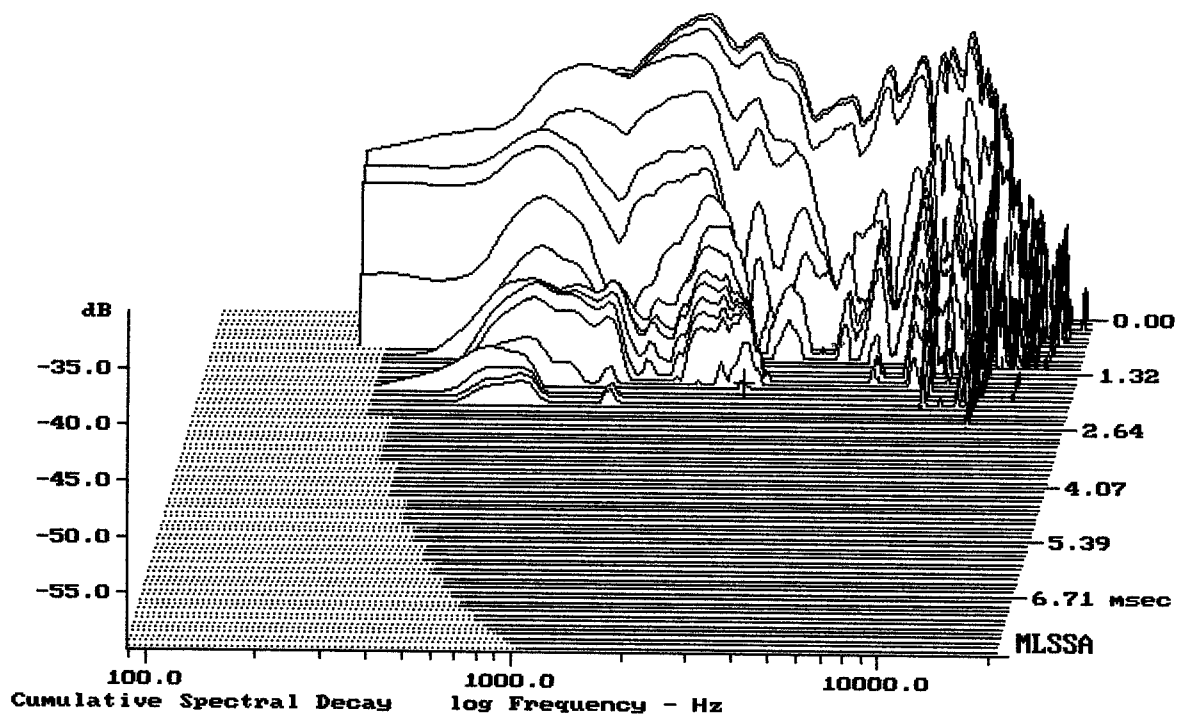

Level (499:12507 Hz) = 110.71 dB SPL/watt (8 ohms, @1.00 meters)

EMINENCE PSD3006 + ME60

MLSSA: Frequency Domain

-59.05 dB, 488 Hz (11), 3.520 msec (33)

Level (755:12007 Hz) = 109.01 dB SPL/watt (8 ohms, @1.00 meters)

PSD3006 + C9090

MLSSA: Frequency Domain

-59.43 dB, 2663 Hz (60), 1.760 msec (17)

Level (499:13350 Hz) = 110.24 dB SPL/watt (8 ohms, @1.00 meters)

PSD3006 + C8045

MLSSA: Frequency Domain

-59.36 dB, 8390 Hz (189), 2.420 msec (23)

---

Storing FFT data

---

PSD3006 + C6060

MLSSA: Frequency Domain

---

mean: 9.289, rms: 9.506, std: 2.023, max: 32.06, min: 4.87

---