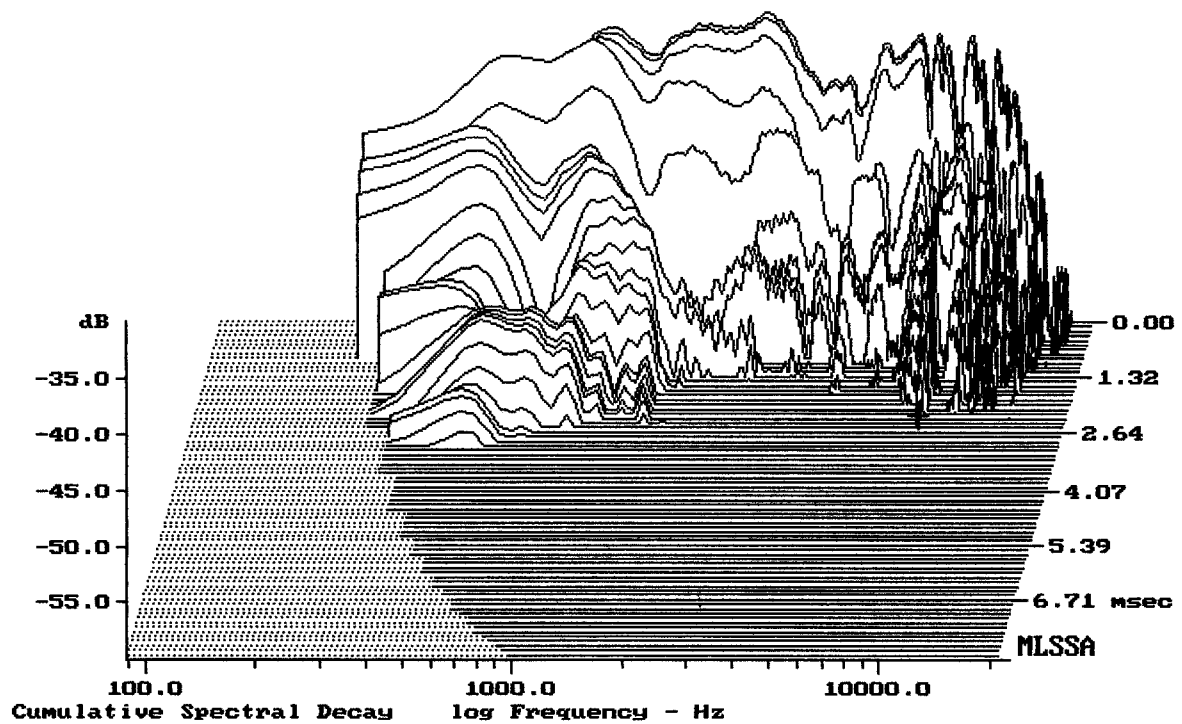

Level (499:12507 Hz) = 110.71 dB SPL/watt (8 ohms, @1.00 meters)

EMINENCE PSD3006 + ME60

MLSSA: Frequency Domain

-59.05 dB, 488 Hz (11), 3.520 msec (33)

Level (755:12007 Hz) = 109.01 dB SPL/watt (8 ohms, @1.00 meters)

PSD3006 + C9090

MLSSA: Frequency Domain

-59.43 dB, 2663 Hz (60), 1.760 msec (17)

Level (499:13350 Hz) = 110.24 dB SPL/watt (8 ohms, @1.00 meters)

PSD3006 + C8045

MLSSA: Frequency Domain

-59.36 dB, 8390 Hz (189), 2.420 msec (23)

---

Storing FFT data

---

PSD3006 + C6060

MLSSA: Frequency Domain

---

mean: 9.289, rms: 9.506, std: 2.023, max: 32.06, min: 4.87

---