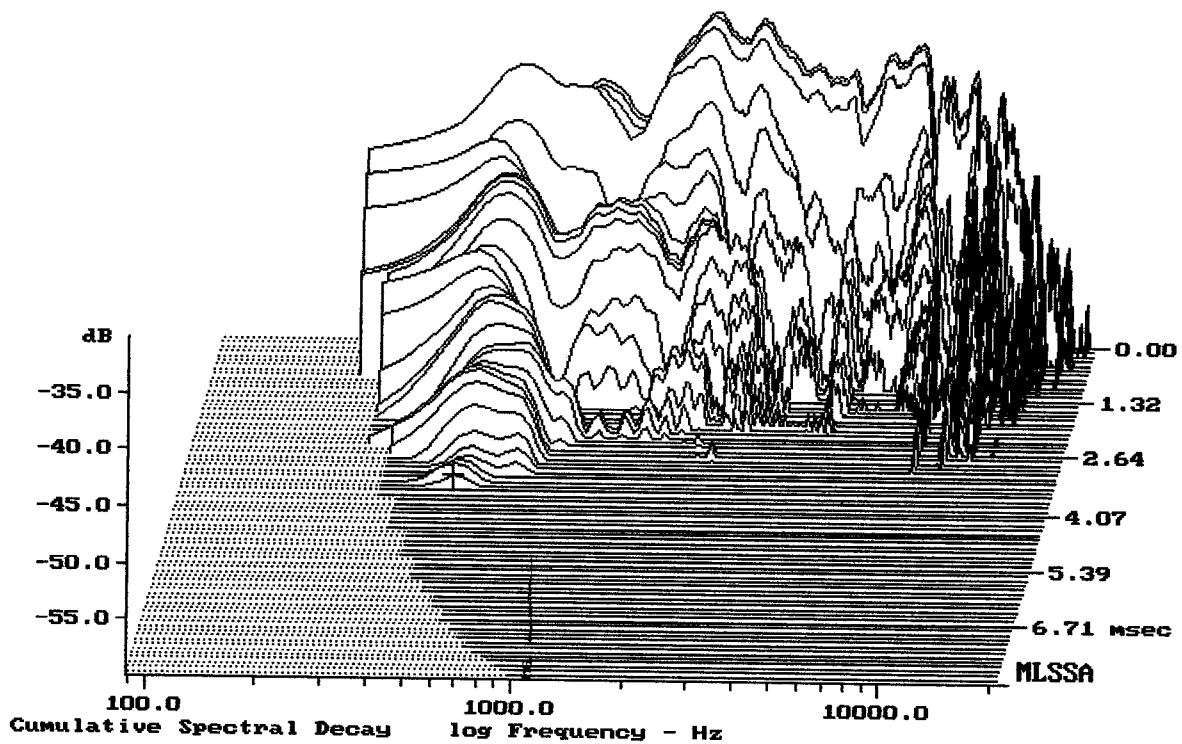

Level (499:12507 Hz) = 110.71 dB SPL/watt (8 ohms, @1.00 meters)

EMINENCE PSD3006 + ME60

MLSSA: Frequency Domain

-59.05 dB, 488 Hz (11), 3.520 msec (33)

Level (755:12007 Hz) = 109.01 dB SPL/watt (8 ohms, @1.00 meters)

PSD3006 + C9090

MLSSA: Frequency Domain

-59.43 dB, 2663 Hz (60), 1.760 msec (17)

Level (499:13350 Hz) = 110.24 dB SPL/watt (8 ohms, @1.00 meters)

PSD3006 + C8045

MLSSA: Frequency Domain

-59.36 dB, 8390 Hz (189), 2.420 msec (23)

---

Storing FFT data

---

PSD3006 + C6060

MLSSA: Frequency Domain

---

mean: 9.289, rms: 9.506, std: 2.023, max: 32.06, min: 4.87

---