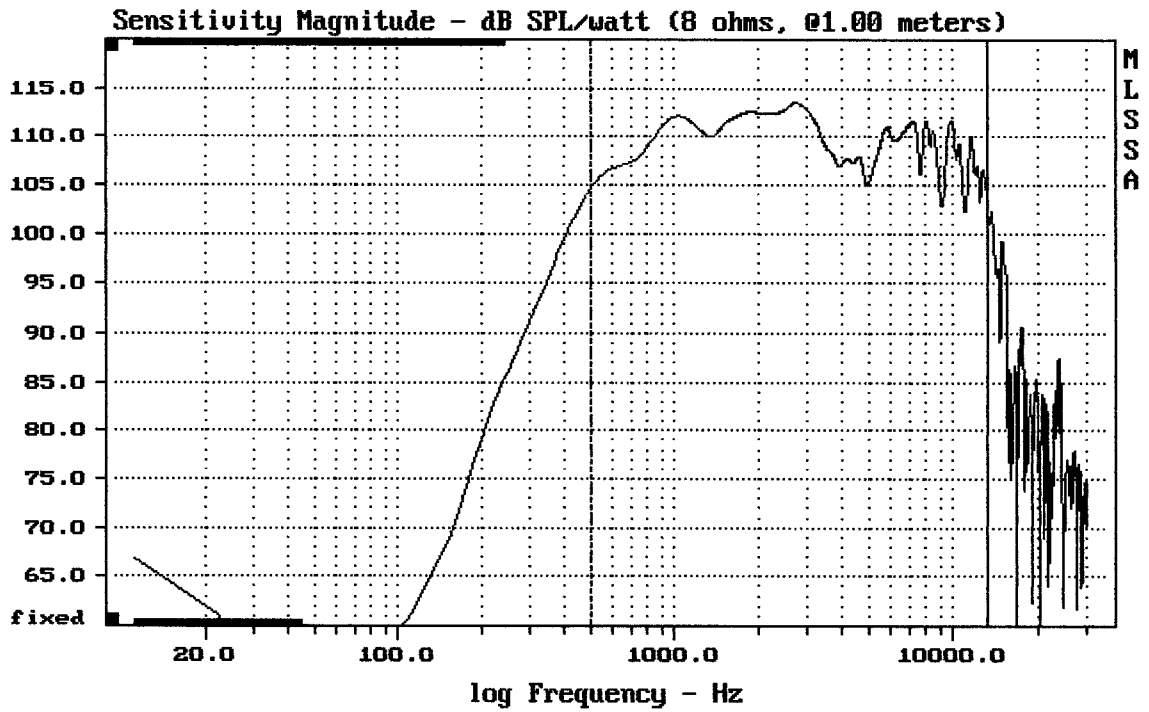

Level (499:12507 Hz) = 110.71 dB SPL/watt (8 ohms, @1.00 meters)

EMINENCE PSD3006 + ME60

MLSSA: Frequency Domain

-59.05 dB, 488 Hz (11), 3.520 msec (33)

Level (755:12007 Hz) = 109.01 dB SPL/watt (8 ohms, @1.00 meters)

PSD3006 + C9090

MLSSA: Frequency Domain

-59.43 dB, 2663 Hz (60), 1.760 msec (17)

Level (499:13350 Hz) = 110.24 dB SPL/watt (8 ohms, @1.00 meters)

PSD3006 + C8045

MLSSA: Frequency Domain

-59.36 dB, 8390 Hz (189), 2.420 msec (23)

---

Storing FFT data

---

PSD3006 + C6060

MLSSA: Frequency Domain

---

mean: 9.289, rms: 9.506, std: 2.023, max: 32.06, min: 4.87

---