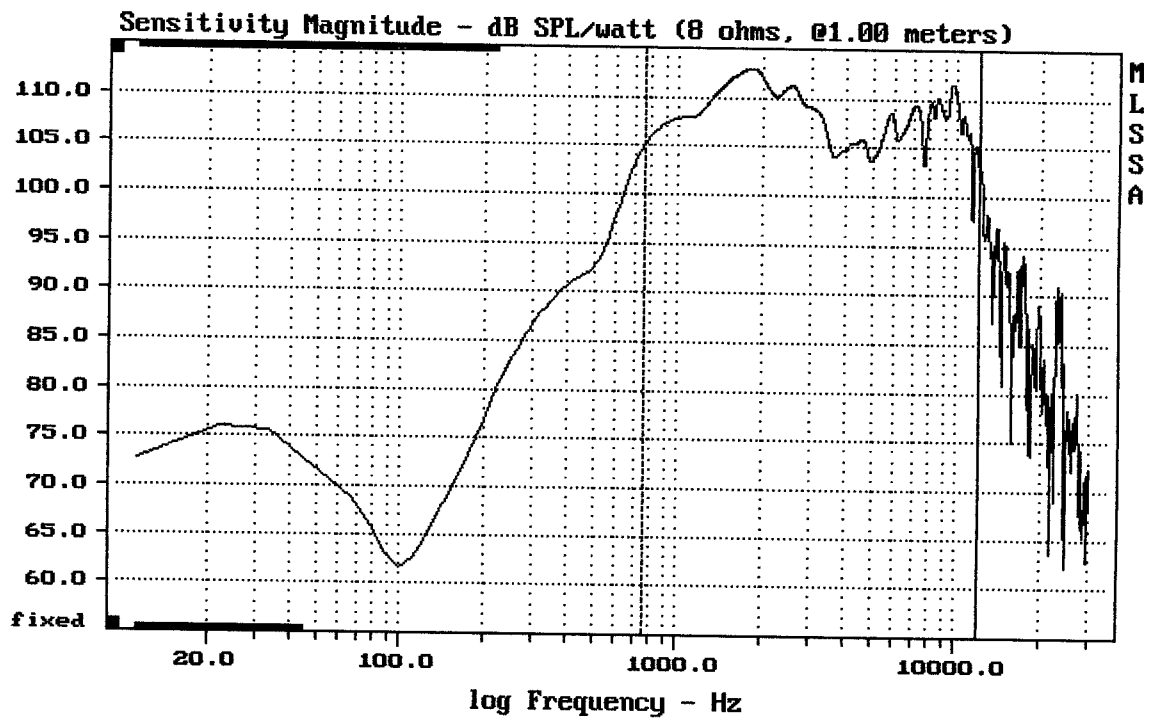

Level (499:12507 Hz) = 110.71 dB SPL/watt (8 ohms, @1.00 meters)

EMINENCE PSD3006 + ME60

MLSSA: Frequency Domain

-59.05 dB, 488 Hz (11), 3.520 msec (33)

Level (755:12007 Hz) = 109.01 dB SPL/watt (8 ohms, @1.00 meters)

PSD3006 + C9090

MLSSA: Frequency Domain

-59.43 dB, 2663 Hz (60), 1.760 msec (17)

Level (499:13350 Hz) = 110.24 dB SPL/watt (8 ohms, @1.00 meters)

PSD3006 + C8045

MLSSA: Frequency Domain

-59.36 dB, 8390 Hz (189), 2.420 msec (23)

---

Storing FFT data

---

PSD3006 + C6060

MLSSA: Frequency Domain

---

mean: 9.289, rms: 9.506, std: 2.023, max: 32.06, min: 4.87

---