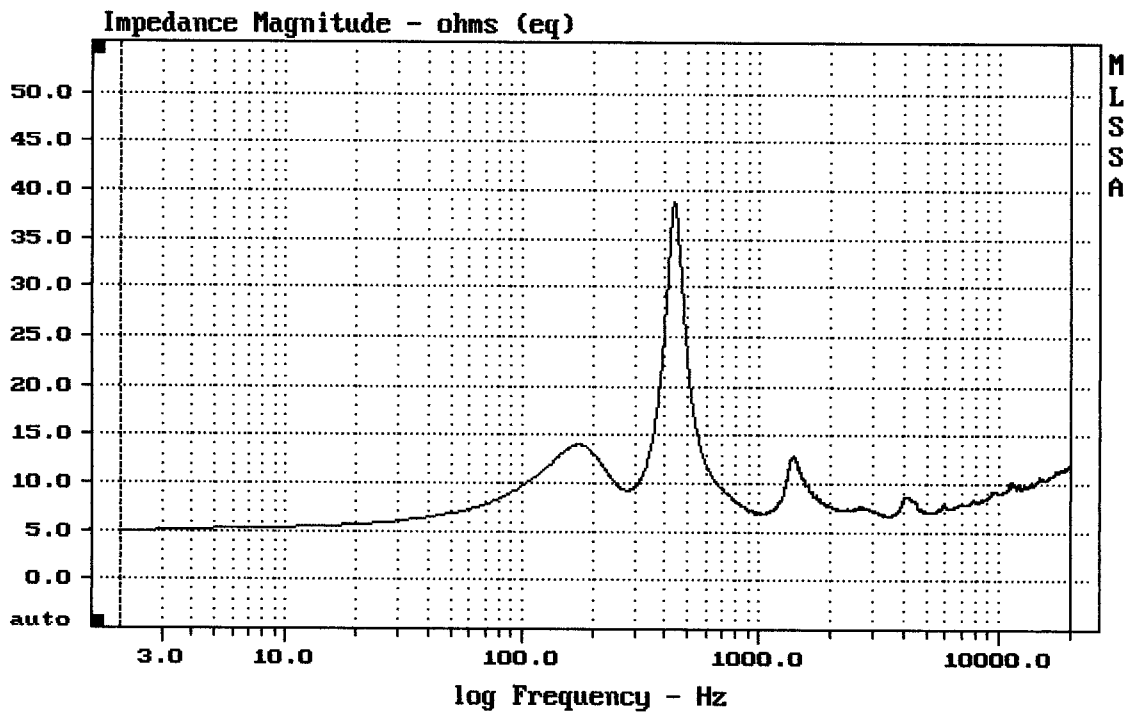

PSD3006 + C9090

MLSSA: Frequency Domain

-59.43 dB, 2663 Hz (60), 1.760 msec (17)

Level (499:13350 Hz) = 110.24 dB SPL/watt (8 ohms, @1.00 meters)

PSD3006 + C8045

MLSSA: Frequency Domain

-59.36 dB, 8390 Hz (189), 2.420 msec (23)