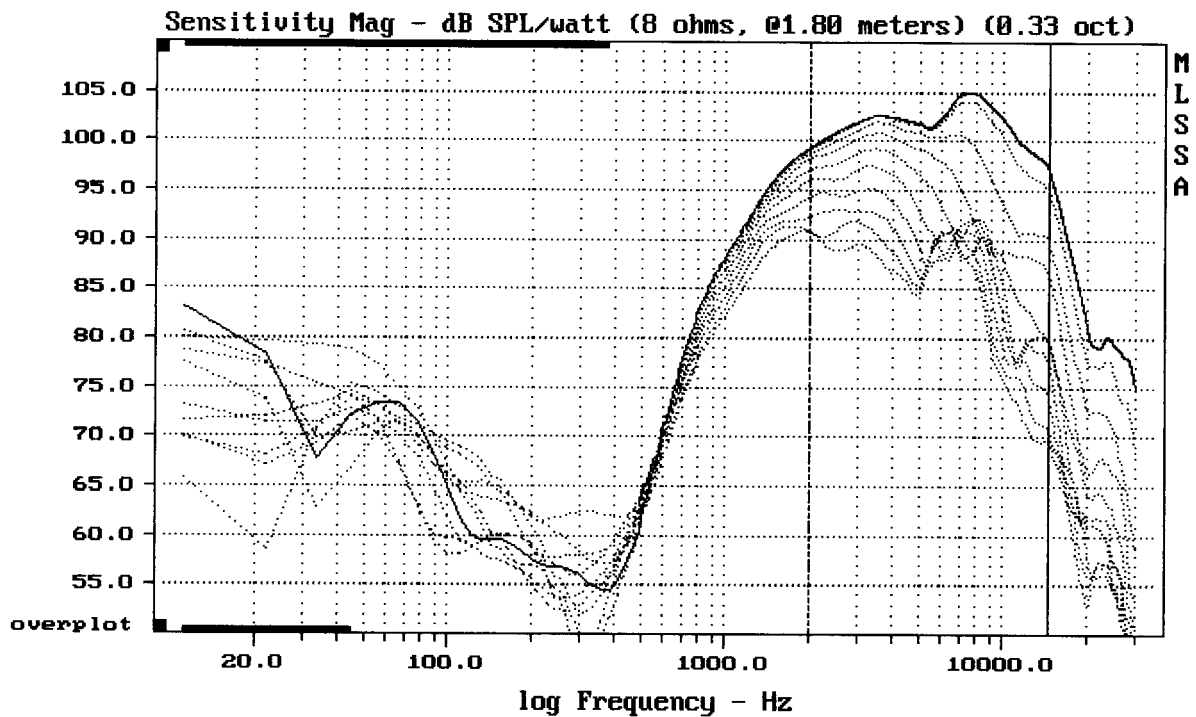

---

Overlay Compare: dev= +8.1/-5.9, std= 4.3, avg= -23

---

FANE J105R 0/10/...90 DEG.HOR.

---

Overlay Compare: dev= +12/-8.3, std= 6.6, avg= -21

---

FANE J105R 0/10/...90 DEG.VERT.